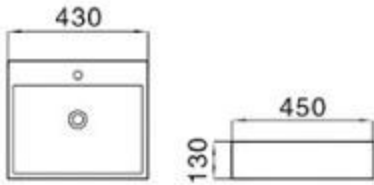

	Shangri-La	
Westin	case	Hilton
Four Points	Kempinski	

MOPO[®] / Profession Series Display Art Basin

104

size: 430*450*130mm
above counter mounting

106

size: 560*460*150mm
above counter mounting

108

size: 525*415*145mm
above counter mounting

110

size: 520*430*150mm
above counter mounting

111

size: 460*460*160mm
above counter mounting

113

size: 565*455*155mm
above counter mounting

115

size: 410*410*150mm
above counter mounting

122

size: 465*465*150mm
above counter mounting

124

size: 530*410*160mm
above counter mounting

131

size: 570*450*160mm
above counter mounting

149A

size: 545*415*135mm
above counter mounting

size: 550*395*170mm
above counter mounting

6004A

size: 550*450*175mm
above counter mounting

6004B

size: 550*395*170mm
above counter mounting

6006

size: 520*460*160mm
above counter mounting

6007A