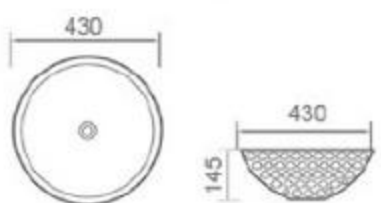

6201-F4

size: 430*430*145mm
above counter mounting