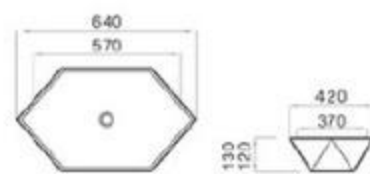

6242-M2

size: 570*370*120mm
640*420*130mm
above counter mounting