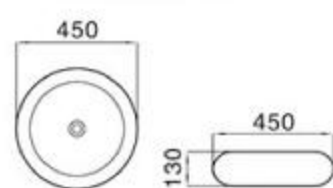

6061A

size: 450*450*130mm
above counter mounting