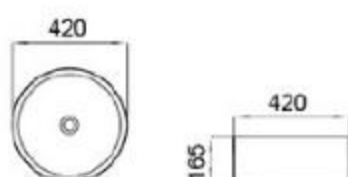

6150-E1

size: 600*410*150mm
above counter mounting

6150-E2

size: 600*410*150mm
above counter mounting

6204-D1

size: 440*440*130mm
above counter mounting

6205-D1

size: 560*380*130mm
above counter mounting

MOPO[®] / Profession Series Display Art Basin

6020-E1

size: 420*420*165mm
above counter mounting

6020-E2

size: 420*420*165mm
above counter mounting

6020-E3

size: 420*420*165mm
above counter mounting

6020-E4