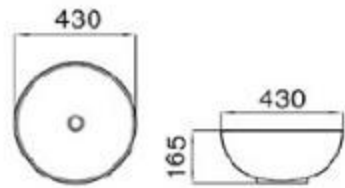

6024-M2

size: 430*430*165mm
above counter mounting