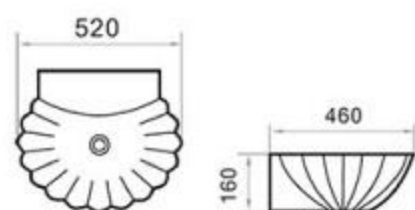

151

size: 700*460*160mm
800*460*160mm
above counter mounting

MOPO®

152

size: 510*400*150mm
above counter mounting

153

size: 400*425*155mm
above counter mounting

154

size: 460*420*160mm
above counter mounting

502

size: 710*505*210mm
above counter mounting

6001

size: 500*500*170mm
above counter mounting

6003

size: 460*460*165mm
above counter mounting

6004

size: 550*395*170mm
above counter mounting

6004A

size: 550*450*175mm
above counter mounting

6004B

size: 550*395*170mm
above counter mounting

6006

size: 520*460*160mm
above counter mounting

6007A

size: 390*390*270mm
above counter mounting

6009

size: 525*370*135mm
above counter mounting

This typical eastern ceramic basin shows the historical culture and spirit.

Have
many
fascinating
washing
basins

Have many fascinating washing basins