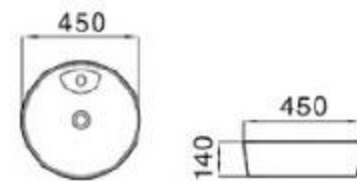

PZ-531-B2

size: 395*395*155mm
above counter mounting

PZ-532-B1

size: 395*395*155mm
above counter mounting

6161-E3

size: 395*395*155mm
above counter mounting

6226-E1

size: 360*360*150mm
above counter mounting

6138-E1

size: 450*450*140mm
above counter mounting

6138-L1

size: 450*450*140mm
above counter mounting

6188-D1

size: 455*455*155mm
above counter mounting

6188-D2

size: 455*455*155mm
above counter mounting