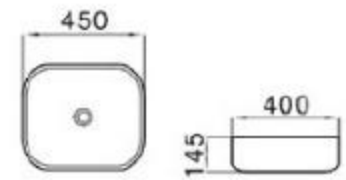

6132-M4

size: 450*400*145mm
above counter mounting