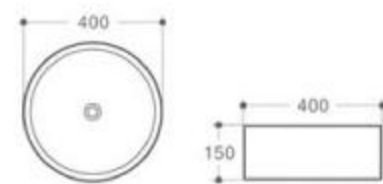

6042-4

size: 400*400*150mm
above counter mounting

6042-1

size: 400*400*150mm
above counter mounting

6042-2

size: 400*400*150mm
above counter mounting

6042-3

size: 400*400*150mm
above counter mounting