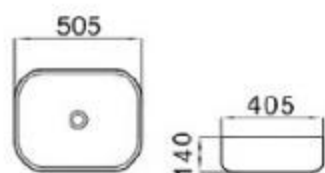

size: 505*405*140mm
above counter mounting

6128-M3

size: 505*405*140mm
above counter mounting

6128-M4

size: 505*405*140mm
above counter mounting

6128-M5

size: 505*405*140mm
above counter mounting

6128-M6