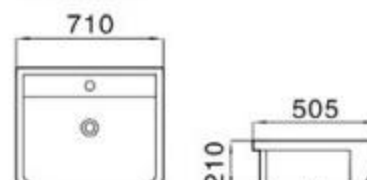

122

size: 465*465*150mm
above counter mounting

124

size: 530*410*160mm
above counter mounting

131

size: 570*450*160mm
above counter mounting

149A

size: 545*415*135mm
above counter mounting

151

size: 700*460*160mm
800*460*160mm
above counter mounting

MOPO®

152

size: 510*400*150mm
above counter mounting

153

size: 400*425*155mm
above counter mounting

154

size: 460*420*160mm
above counter mounting

502

size: 710*505*210mm
above counter mounting

6001

size: 500*500*170mm
above counter mounting

6003

size: 460*460*165mm
above counter mounting

6004

size: 550*395*170mm
above counter mounting

6004A

size: 550*450*175mm
above counter mounting

6004B

size: 550*395*170mm
above counter mounting

6006

size: 520*460*160mm
above counter mounting

6007A