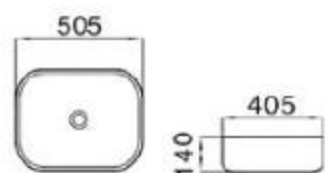

size: 505*405*140mm
above counter mounting

6128-M3

size: 505*405*140mm
above counter mounting

6128-M4

size: 505*405*140mm
above counter mounting

6128-M5

size: 505*405*140mm
above counter mounting

6128-M6