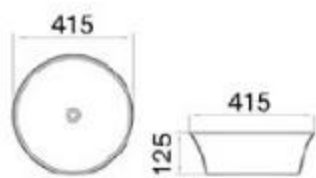

6135-M1

size: 415*415*125mm
above counter mounting