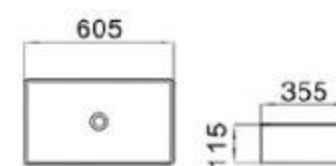

6145-M4

size: 605*355*115mm
above counter mounting