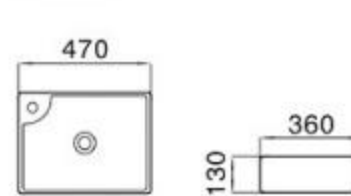

122

size: 465*465*150mm
above counter mounting

124

size: 530*410*160mm
above counter mounting

131

size: 570*450*160mm
above counter mounting

149A

size: 545*415*135mm
above counter mounting

6065

size: 500*350*135mm
above counter mounting

6066

size: 480*370*130mm
above counter mounting

6067

size: 480*370*130mm
above counter mounting

6068

size: 480*370*130mm
above counter mounting

6069

size: 480*370*130mm
above counter mounting

6074

size: 410*410*130mm
above counter mounting

6074A

size: 440*440*110mm
above counter mounting

6075

size: 470*360*130mm
above counter mounting

6084

size: 575*385*140mm
above counter mounting

6101B

size: 545*460*170mm
above counter mounting

6102

size: 435*435*135mm
above counter mounting

6106

size: 460*460*150mm
above counter mounting