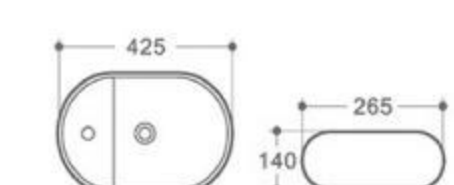

6206

size: 425*265*140mm
above counter mounting