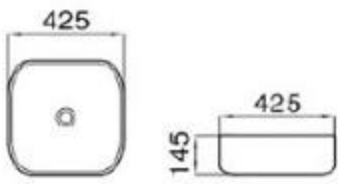

size: 505*405*140mm
above counter mounting

6131-M1

size: 455*325*135mm
above counter mounting

6131-M2

size: 455*325*135mm
above counter mounting

6129-M1

size: 425*425*145mm
above counter mounting

6129-M2