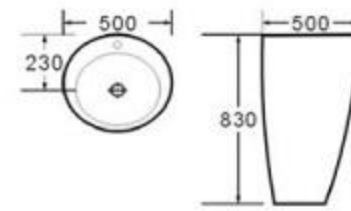

MOPO® / Profession Series Display Pedestal Basin

LT002-C1

size: 500*500*830mm
fixing to wall with back

LT002-C2

size: 500*500*830mm
fixing to wall with back

LT002 C3

size: 500*500*830mm
fixing to wall with back

LT002-C4

size: 500*500*830mm
fixing to wall with back