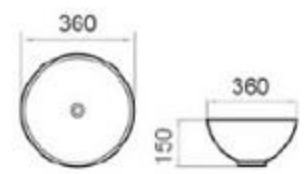

PZ-531-B2

size: 395*395*155mm
above counter mounting

PZ-532-B1

size: 395*395*155mm
above counter mounting

6161-E3

size: 395*395*155mm
above counter mounting

6226-E1

size: 360*360*150mm
above counter mounting

6138-E1

size: 450*450*140mm
above counter mounting

6138-L1

size: 450*450*140mm
above counter mounting

6188-D1

size: 455*455*155mm
above counter mounting

6188-D2

size: 455*455*155mm
above counter mounting