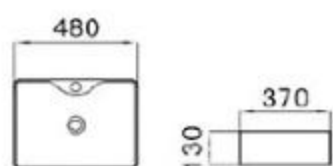

6068-E1

size: 480*370*130mm
above counter mounting