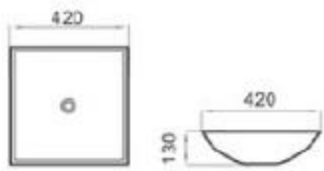

6266-M1

size: 420*420*130mm
above counter mounting