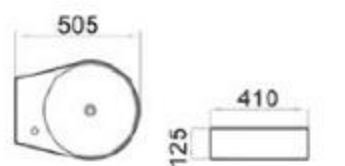

6263-M2

size: 505*410*125mm
above counter mounting