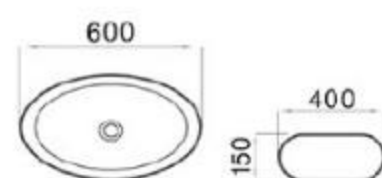

To search
for life
of high
quality

To search for life of high quality.

MOPO[®] / Profession Series Display Art Basin

6121-M1

size: 600*400*150mm
above counter mounting

6121-M2

size: 600*400*150mm
above counter mounting