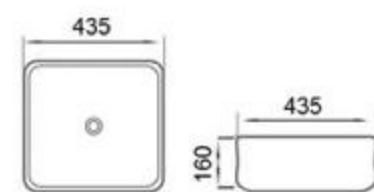

6213

size: 435*435*160mm
above counter mounting