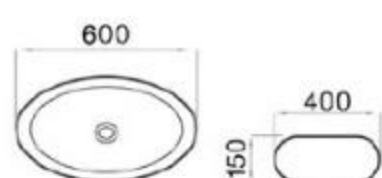

6121-M7

size: 600*400*150mm
above counter mounting

6121-M8

size: 600*400*150mm
above counter mounting

6121-M9

size: 600*400*150mm
above counter mounting

6121-M10

size: 600*400*150mm
above counter mounting