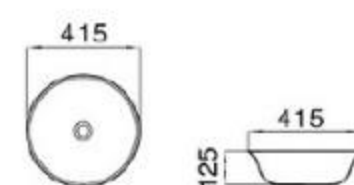

size: 405*405*150mm
above counter mounting

6203-B2

size: 405*405*150mm
above counter mounting

6203-E1

size: 405*405*150mm
above counter mounting

6203-B3

size: 405*405*150mm
above counter mounting

MOPO[®] / Profession Series Display Art Basin

6136-L2

size: 420*420*130mm
above counter mounting

6136-L1

size: 420*420*130mm
above counter mounting

6135-L1

size: 415*415*125mm
above counter mounting

6135-E1

size: 415*415*125mm
above counter mounting

6136-A1

size: 420*420*140mm
above counter mounting

6136-A2

size: 420*420*140mm
above counter mounting

6136-A3

size: 420*420*140mm
above counter mounting

6136-E2

size: 420*420*130mm
above counter mounting