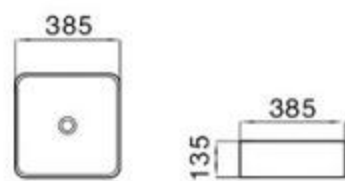

122

size: 465*465*150mm
above counter mounting

124

size: 530*410*160mm
above counter mounting

131

size: 570*450*160mm
above counter mounting

149A

size: 545*415*135mm
above counter mounting

**6131**

size: 455*325*135mm
above counter mounting

**6132**

size: 450*400*145mm
above counter mounting

**6133**

size: 540*420*145mm
above counter mounting

**6134**

size: 385*385*135mm
above counter mounting

**6135**

size: 415*415*125mm
above counter mounting

**6136**

size: 415*415*135mm
above counter mounting

MOPO[®] / Profession Series Display Art Basin

6137

size: 430*430*120mm
above counter mounting

6138