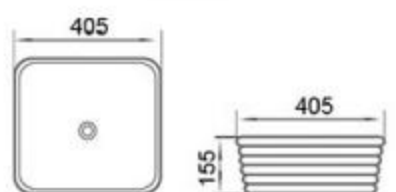

151

size: 700*460*160mm
800*460*160mm
above counter mounting

MOPO®

152

size: 510*400*150mm
above counter mounting

153

size: 400*425*155mm
above counter mounting

154

6208

size: 615*415*140mm
above counter mounting

6209

size: 810*400*140mm
above counter mounting

6210

size: 815*415*140mm
above counter mounting

6211

size: 405*405*155mm
above counter mounting