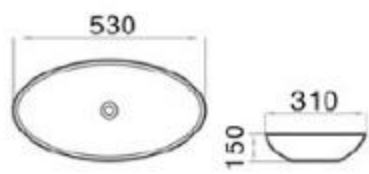

size: 440*440*140mm
above counter mounting

6268-M1

size: 420*420*135mm
above counter mounting

6268-M2

size: 420*420*135mm
above counter mounting

MOPO[®] / Profession Series Display Art Basin

6036-M1

size: 530*310*150mm
above counter mounting