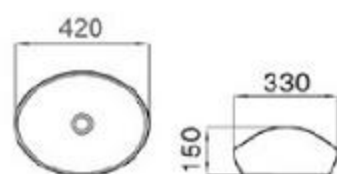

6062-M5

size: 420*330*150mm
above counter mounting