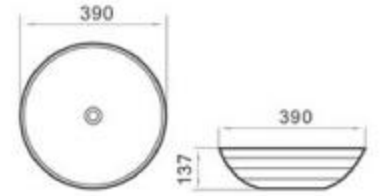

6134-2

size: 390*390*140mm
above counter mounting

6134-3

size: 390*390*140mm
above counter mounting

6134-4

size: 390*390*140mm
above counter mounting

6134-1

size: 390*390*140mm
above counter mounting