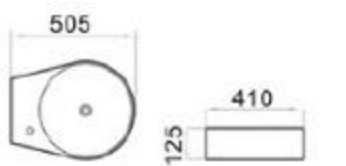

6026A-M1

size: 400*400*150mm
above counter mounting

6026A-M2

size: 400*400*150mm
above counter mounting

6042-M1

size: 400*400*150mm
above counter mounting

6042-M2

size: 400*400*150mm
above counter mounting