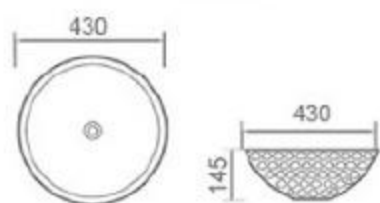

size: 400*400*140mm
above counter mounting

6182-E2

size: 400*400*140mm
above counter mounting

6182-E3

size: 400*400*140mm
above counter mounting

6202-A9

size: 355*355*115mm
above counter mounting

6201-F3