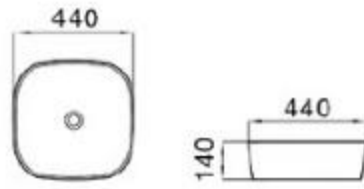

6186-M2

size: 440*440*140mm
above counter mounting