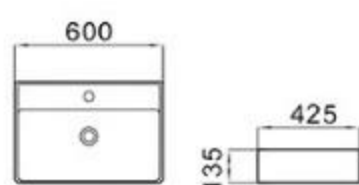

size: 490*370*130mm
above counter mounting

6143

size: 500*365*130mm
above counter mounting

6145

size: 605*355*115mm
above counter mounting

6146

size: 600*425*135mm
above counter mounting

6150