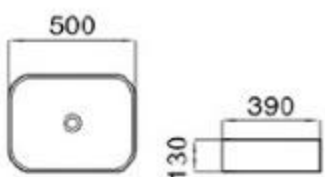

6127-M2

size: 500*390*130mm
above counter mounting

6127-M3

size: 500*390*130mm
above counter mounting

6127-M4

size: 500*390*130mm
above counter mounting

6127-M5

size: 500*390*130mm
above counter mounting