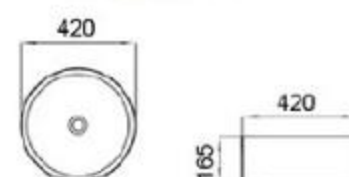

6150-E1

size: 600*410*150mm
above counter mounting

6150-E2

size: 600*410*150mm
above counter mounting

6204-D1

size: 440*440*130mm
above counter mounting

6205-D1

size: 560*380*130mm
above counter mounting

MOPO[®] / Profession Series Display Art Basin

6020-E1

size: 420*420*165mm
above counter mounting

6020-E2

size: 420*420*165mm
above counter mounting

6020-E3

size: 420*420*165mm
above counter mounting

6020-E4