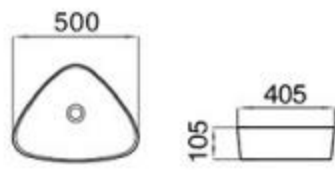

**6127**

size: 500*390*130mm
above counter mounting

**6128**

size: 505*405*140mm
above counter mounting

**6129**

size: 425*425*145mm
above counter mounting

**6130**

size: 500*405*105mm
above counter mounting