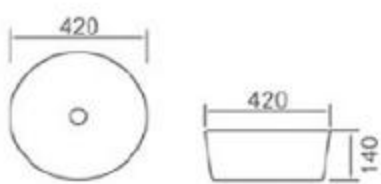

6136-A2

size: 420*420*140mm
above counter mounting