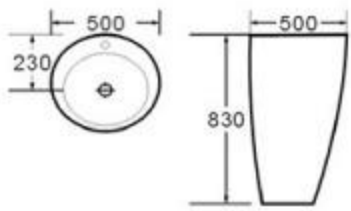

MOPO® / Profession Series Display Pedestal Basin

LT002-C1

size: 500*500*830mm
fixing to wall with back

LT002-C2

size: 500*500*830mm
fixing to wall with back

LT002 C3

size: 500*500*830mm
fixing to wall with back

LT002-C4

size: 500*500*830mm
fixing to wall with back