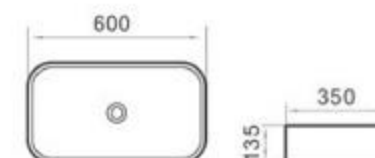

8044

size: 400*400*180mm
above counter mounting

8045

size: 380*380*150mm
above counter mounting

8148

size: 650*380*120mm
above counter mounting

8140

size: 600*350*135mm
above counter mounting