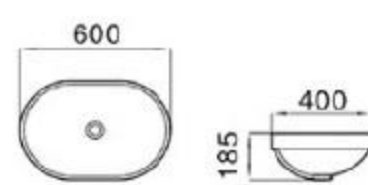

6229-L2

size: 380*360*150mm
above counter mounting

6229-L1

size: 380*360*150mm
above counter mounting

8034-L1

size: 430*430*190mm
above counter mounting

8033-L1

size: 580*420*195mm
above counter mounting

8014-E1

size: 600*400*185mm
above counter mounting

8014-E2

size: 600*400*185mm
above counter mounting

8003-E1

size: 455*455*200mm
above counter mounting

8009-E1

size: 475*475*200mm
above counter mounting