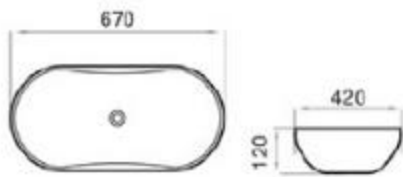

MOPO® / Profession Series Display Pedestal Basin

6244-M1

size: 670*420*120mm
above counter mounting