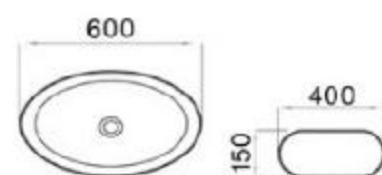

6121-M7

size: 600*400*150mm
above counter mounting