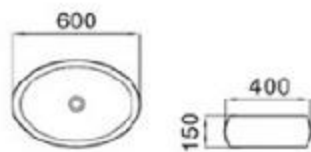

6084-E1

size: 575*380*145mm
above counter mounting

MOPO[®] / Profession Series Display Art Basin

6121-E1

size: 600*400*150mm
above counter mounting

6121-E2

size: 600*400*150mm
above counter mounting

6121-E3

size: 600*400*150mm
above counter mounting

6121A-E1

size: 480*340*150mm
above counter mounting

6121A-S1

size: 480*340*150mm
above counter mounting

6121-E4

size: 600*400*150mm
above counter mounting

6127-P1