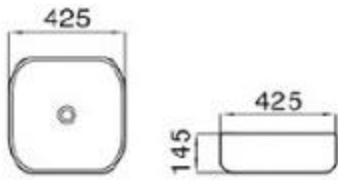

size: 425*425*145mm
above counter mounting

6129-M3

size: 425*425*145mm
above counter mounting

6129-M4

size: 425*425*145mm
above counter mounting

6129-M5

size: 425*425*145mm
above counter mounting

6129-M6