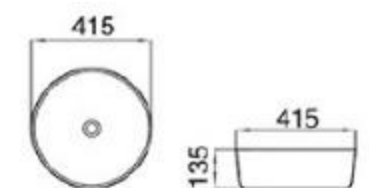

6136-M8

size: 415*415*135mm
above counter mounting