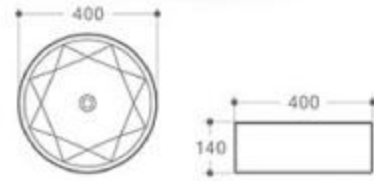

6262-1

size: 390*390*137mm
above counter mounting

6262-2

size: 390*390*137mm
above counter mounting

6262-3

size: 390*390*137mm
above counter mounting

6262-4

size: 390*390*137mm
above counter mounting