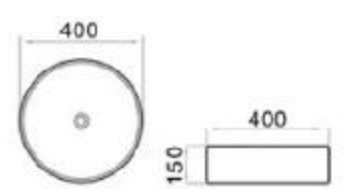

6042-M1

size: 400*400*150mm
above counter mounting