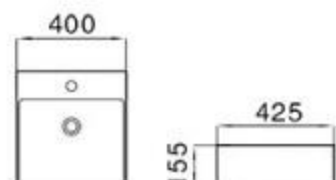

122

size: 465*465*150mm
above counter mounting

124

size: 530*410*160mm
above counter mounting

131

size: 570*450*160mm
above counter mounting

149A

size: 545*415*135mm
above counter mounting

151

size: 700*460*160mm
800*460*160mm
above counter mounting

MOPO®

152

size: 510*400*150mm
above counter mounting

153

size: 400*425*155mm
above counter mounting

154

size: 460*420*160mm
above counter mounting

502

size: 710*505*210mm
above counter mounting

6001

size: 500*500*170mm
above counter mounting

6003

size: 460*460*165mm
above counter mounting

6004

size: 550*395*170mm
above counter mounting

6004A

size: 550*450*175mm
above counter mounting

6004B

size: 550*395*170mm
above counter mounting

6006

size: 520*460*160mm
above counter mounting

6007A