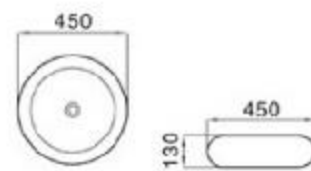

6242-M4

size: 570*370*120mm
640*420*130mm
above counter mounting

6001-M1

size: 500*500*170mm
above counter mounting

6061A-M1

size: 450*450*130mm
above counter mounting

6061A-M2

size: 450*450*130mm
above counter mounting