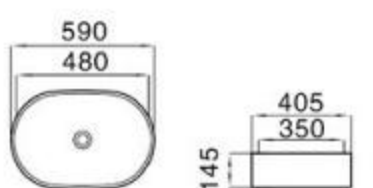

122

size: 465*465*150mm
above counter mounting

124

size: 530*410*160mm
above counter mounting

131

size: 570*450*160mm
above counter mounting

149A

size: 545*415*135mm
above counter mounting

6107B

size: 600*400*130mm
above counter mounting

MOPO[®] / Profession Series Display Art Basin

6111

size: 500*500*165mm
above counter mounting

6112

size: 500*500*150mm
above counter mounting

6112B

size: 450*450*120mm
above counter mounting

6115

size: 600*380*130mm
above counter mounting

6115A

size: 700*380*130mm
above counter mounting

6117

size: 590*400*140mm
above counter mounting

6117A

size: 605*410*160mm
above counter mounting

6119

size: 670*440*150mm
above counter mounting

6120

size: 480*350*145mm
590*405*145mm
above counter mounting

6121

size: 490*350*150mm
600*400*150mm
above counter mounting