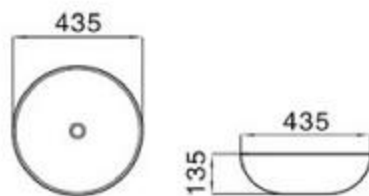

size: 530*310*150mm
above counter mounting

6038

size: 440*440*140mm
above counter mounting

6038A

size: 430*435*160mm
above counter mounting

6039

size: 460*460*180mm
above counter mounting

6041

6065

size: 500*350*135mm
above counter mounting

6066

size: 480*370*130mm
above counter mounting

6067

size: 480*370*130mm
above counter mounting

6068

size: 480*370*130mm
above counter mounting

6069

size: 480*370*130mm
above counter mounting

6074

size: 410*410*130mm
above counter mounting

6074A

size: 440*440*110mm
above counter mounting

6075

size: 470*360*130mm
above counter mounting

6084

size: 575*385*140mm
above counter mounting

6101B

size: 545*460*170mm
above counter mounting

6102

size: 435*435*135mm
above counter mounting

6106

size: 460*460*150mm
above counter mounting