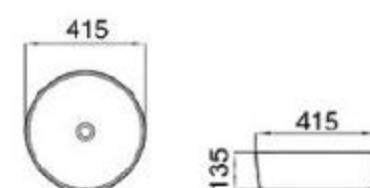

size: 415*415*135mm
above counter mounting

6136-M4

size: 415*415*135mm
above counter mounting

6136-M5

size: 415*415*135mm
above counter mounting

6136-M6

size: 415*415*135mm
above counter mounting

6136-M7