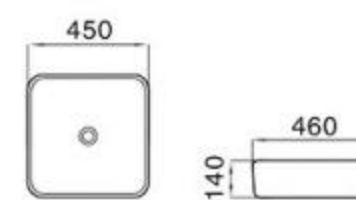

6152

size: 450*460*140mm
above counter mounting