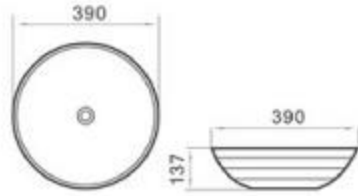

6134-2

size: 390*390*140mm
above counter mounting

6134-3

size: 390*390*140mm
above counter mounting

6134-4

size: 390*390*140mm
above counter mounting

6134-1

size: 390*390*140mm
above counter mounting