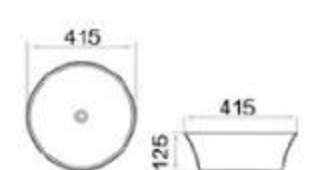

6061A-M3

size: 450*450*130mm
above counter mounting

6061A-M4

size: 450*450*130mm
above counter mounting

6061A-M5

size: 450*450*130mm
above counter mounting

6135-M5

size: 415*415*125mm
above counter mounting