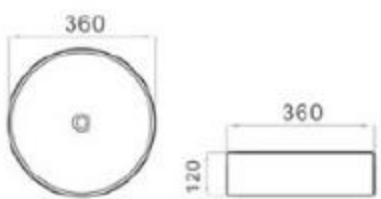

6258-E1

size: 360*360*120mm
above counter mounting