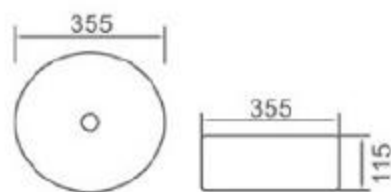

6202-A7

size: 355*355*115mm
above counter mounting