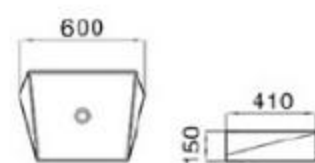

PZ-531-B2

size: 395*395*155mm
above counter mounting

PZ-532-B1

size: 395*395*155mm
above counter mounting

6161-E3

size: 395*395*155mm
above counter mounting

6226-E1

size: 360*360*150mm
above counter mounting

6138-E1

size: 450*450*140mm
above counter mounting

6138-L1

size: 450*450*140mm
above counter mounting

6188-D1

size: 455*455*155mm
above counter mounting

6188-D2

size: 455*455*155mm
above counter mounting

6150-E1

size: 600*410*150mm
above counter mounting

6150-E2

size: 600*410*150mm
above counter mounting

6204-D1

size: 440*440*130mm
above counter mounting

6205-D1

size: 560*380*130mm
above counter mounting