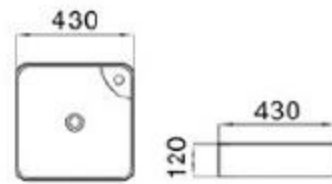

6121-M11

size: 600*400*150mm
above counter mounting

6121-M12

size: 600*400*150mm
above counter mounting

6137-M1

size: 430*430*120mm
above counter mounting

6137-M2

size: 430*430*120mm
above counter mounting