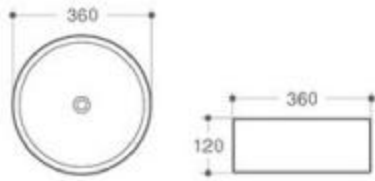

6262-1

size: 390*390*137mm
above counter mounting

6262-2

size: 390*390*137mm
above counter mounting

6262-3

size: 390*390*137mm
above counter mounting

6262-4

size: 390*390*137mm
above counter mounting