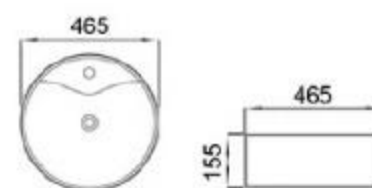

6150-E1

size: 600*410*150mm
above counter mounting

6150-E2

size: 600*410*150mm
above counter mounting

6204-D1

size: 440*440*130mm
above counter mounting

6205-D1

size: 560*380*130mm
above counter mounting

MOPO[®] / Profession Series Display Art Basin

6020-E1

size: 420*420*165mm
above counter mounting

6020-E2

size: 420*420*165mm
above counter mounting

6020-E3

size: 420*420*165mm
above counter mounting

6020-E4

size: 420*420*165mm
above counter mounting

6020-E5

size: 420*420*165mm
above counter mounting

6020-E6

size: 420*420*165mm
above counter mounting

6026-E1

size: 465*465*155mm
above counter mounting

6026-E2

size: 465*465*155mm
above counter mounting

6143-E1

size: 500*365*130mm
above counter mounting

6069-E1

size: 480*370*130mm
above counter mounting

6069-E2

size: 480*370*130mm
above counter mounting

6069-E3