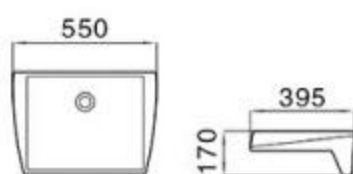

122

size: 465*465*150mm
above counter mounting

124

size: 530*410*160mm
above counter mounting

131

size: 570*450*160mm
above counter mounting

149A

size: 545*415*135mm
above counter mounting

151

size: 700*460*160mm
800*460*160mm
above counter mounting

MOPO®

152

size: 510*400*150mm
above counter mounting

153

size: 400*425*155mm
above counter mounting

154

size: 460*420*160mm
above counter mounting

502

size: 710*505*210mm
above counter mounting

6001

size: 500*500*170mm
above counter mounting

6003

size: 460*460*165mm
above counter mounting

6004

size: 550*395*170mm
above counter mounting

6004A

size: 550*450*175mm
above counter mounting

6004B

size: 550*395*170mm
above counter mounting

6006

size: 520*460*160mm
above counter mounting

6007A