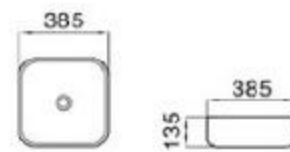

size: 425*425*145mm
above counter mounting

6131-P1

size: 455*325*135mm
above counter mounting

6134-L1

size: 385*385*135mm
above counter mounting

6134-D3

size: 385*385*135mm
above counter mounting

6134-D1