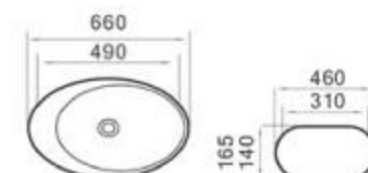

size: 360*360*150mm
above counter mounting

6254

size: 520*370*150mm
above counter mounting

6256 / 6257

size: 500*380*130mm
600*380*140mm
above counter mounting

6259

size: 490*310*140mm
660*460*165mm
above counter mounting

8044

size: 400*400*180mm
above counter mounting

8045

size: 380*380*150mm
above counter mounting

8148

size: 650*380*120mm
above counter mounting

8140

size: 600*350*135mm
above counter mounting