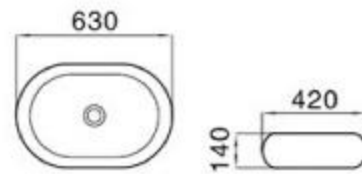

6048

size: 630*420*140mm
above counter mounting