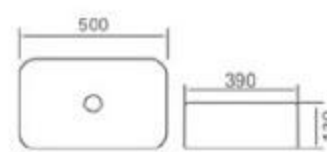

6211-M1

size: 405*405*155mm
above counter mounting

6211-M2

size: 405*405*155mm
above counter mounting

6267-M1

size: 560*390*120mm
above counter mounting

6039-M1

size: 460*460*180mm
above counter mounting