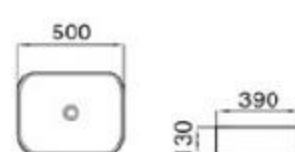

size: 500*390*130mm
above counter mounting

6134-P1

size: 385*385*135mm
above counter mounting

6127-E1

size: 500*390*130mm
above counter mounting

6127-E2

size: 500*390*130mm
above counter mounting

6127-E3