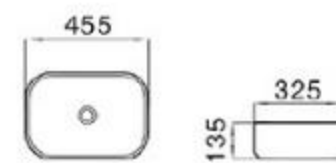

6131-M4

size: 455*325*135mm
above counter mounting