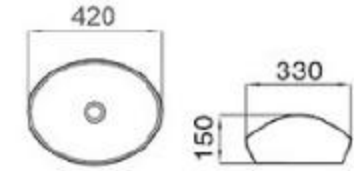

6062-M2

size: 420*330*150mm
above counter mounting