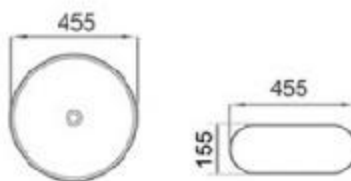

6151-B1

size: 390*390*140mm
above counter mounting

6151-B2

size: 390*390*140mm
above counter mounting

6151-E1

size: 400*400*155mm
above counter mounting

6151-E2

size: 395*395*155mm
above counter mounting

PZ-531-B2

size: 395*395*155mm
above counter mounting

PZ-532-B1

size: 395*395*155mm
above counter mounting

6161-E3

size: 395*395*155mm
above counter mounting

6226-E1

size: 360*360*150mm
above counter mounting

6138-E1

size: 450*450*140mm
above counter mounting

6138-L1

size: 450*450*140mm
above counter mounting

6188-D1

size: 455*455*155mm
above counter mounting

6188-D2

size: 455*455*155mm
above counter mounting