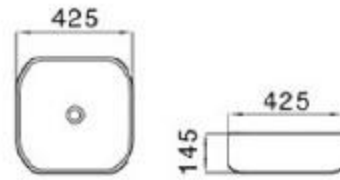

6129-M7

size: 425*425*145mm
above counter mounting