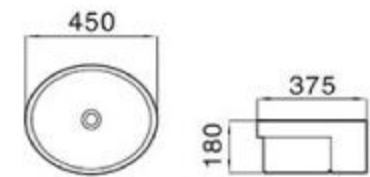

size: 480*480*200mm
above counter mounting

6033

size: 535*440*170mm
above counter mounting

6034

size: 550*355*140mm
above counter mounting

6035

size: 540*340*140mm
above counter mounting

6036

size: 530*310*150mm
above counter mounting

6038

size: 440*440*140mm
above counter mounting

6038A

size: 430*435*160mm
above counter mounting

6039

size: 460*460*180mm
above counter mounting

6041

size: 500*430*200mm
above counter mounting

MOPO[®] / Profession Series Display Art Basin

6042

size: 400*400*150mm
above counter mounting

6048

size: 630*420*140mm
above counter mounting

6049A

size: 545*355*160mm
above counter mounting

6050

size: 450*375*180mm
above counter mounting

6051

size: 500*380*160mm
above counter mounting

6052

size: 480*330*140mm
above counter mounting

6053

size: 600*400*140mm
above counter mounting