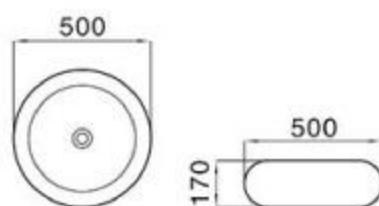

110

size: 520*430*150mm
above counter mounting

111

size: 460*460*160mm
above counter mounting

113

size: 565*455*155mm
above counter mounting

115

size: 410*410*150mm
above counter mounting

122

size: 465*465*150mm
above counter mounting

124

size: 530*410*160mm
above counter mounting

131

size: 570*450*160mm
above counter mounting

149A

size: 545*415*135mm
above counter mounting

151

size: 700*460*160mm
800*460*160mm
above counter mounting

MOPO®

152

size: 510*400*150mm
above counter mounting

153

size: 400*425*155mm
above counter mounting

154

size: 460*420*160mm
above counter mounting

502

size: 710*505*210mm
above counter mounting

6001

size: 500*500*170mm
above counter mounting

6003

size: 460*460*165mm
above counter mounting

6004