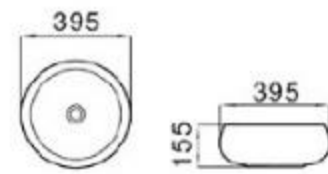

6136-A1

size: 420*420*140mm
above counter mounting

6136-A2

size: 420*420*140mm
above counter mounting

6136-A3

size: 420*420*140mm
above counter mounting

6136-E2

size: 420*420*130mm
above counter mounting

6151-B1

size: 390*390*140mm
above counter mounting

6151-B2

size: 390*390*140mm
above counter mounting

6151-E1

size: 400*400*155mm
above counter mounting

6151-E2

size: 395*395*155mm
above counter mounting

PZ-531-B2

size: 395*395*155mm
above counter mounting

PZ-532-B1

size: 395*395*155mm
above counter mounting

6161-E3

size: 395*395*155mm
above counter mounting

6226-E1

size: 360*360*150mm
above counter mounting