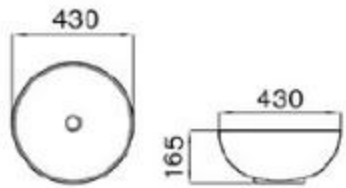

size: 455*455*155mm
above counter mounting

6188-M2

size: 455*455*155mm
above counter mounting

6243-M2

size: 420*420*120mm
460*460*130mm
above counter mounting

6243-M3

size: 420*420*120mm
460*460*130mm
above counter mounting