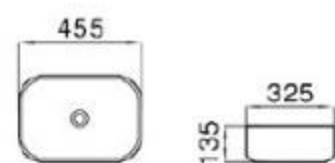

6135-M6

size: 415*415*125mm
above counter mounting

MOPO[®] / Profession Series Display Art Basin

6131-M1

size: 455*325*135mm
above counter mounting

6131-M2

size: 455*325*135mm
above counter mounting

6131-M3