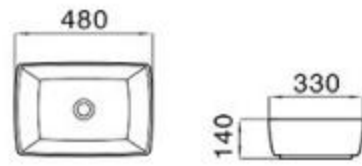

size: 480*480*200mm
above counter mounting

6033

size: 535*440*170mm
above counter mounting

6034

size: 550*355*140mm
above counter mounting

6035

size: 540*340*140mm
above counter mounting

6036

size: 530*310*150mm
above counter mounting

6038

size: 440*440*140mm
above counter mounting

6038A

size: 430*435*160mm
above counter mounting

6039

size: 460*460*180mm
above counter mounting

6041

size: 500*430*200mm
above counter mounting

MOPO[®] / Profession Series Display Art Basin

6042

size: 400*400*150mm
above counter mounting

6048

size: 630*420*140mm
above counter mounting

6049A

size: 545*355*160mm
above counter mounting

6050

size: 450*375*180mm
above counter mounting

6051

size: 500*380*160mm
above counter mounting

6052

size: 480*330*140mm
above counter mounting

6053

size: 600*400*140mm
above counter mounting