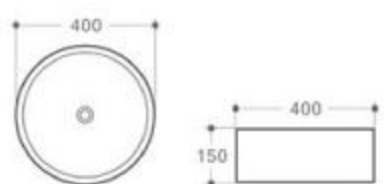

6188-1

size: 455*455*155mm
above counter mounting

6188-2

size: 455*455*155mm
above counter mounting

6188-3

size: 455*455*155mm
above counter mounting

6188-4

size: 455*455*155mm
above counter mounting