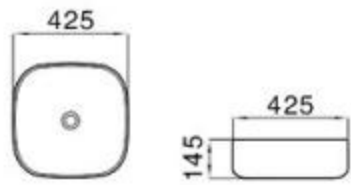

6129

size: 425*425*145mm
above counter mounting