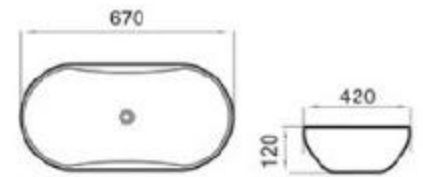

size: 670*420*120mm
above counter mounting

6244-M5

size: 670*420*120mm
above counter mounting

6244-M6

size: 670*420*120mm
above counter mounting

6244-M7

size: 670*420*120mm
above counter mounting

6244-M8