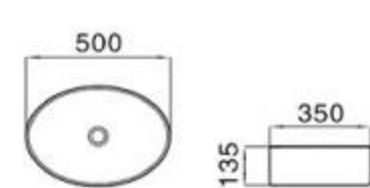

6050

size: 450*375*180mm
above counter mounting

6051

size: 500*380*160mm
above counter mounting

6052

size: 480*330*140mm
above counter mounting

6053

size: 600*400*140mm
above counter mounting

6057

size: 400*400*160mm
above counter mounting

6061

size: 510*510*110mm
above counter mounting

6061A

size: 450*450*130mm
above counter mounting

6062

size: 420*330*150mm
above counter mounting