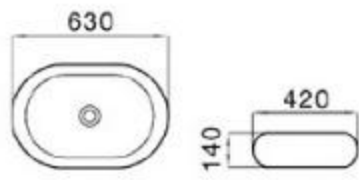

6048-M2

size: 630*420*140mm
above counter mounting