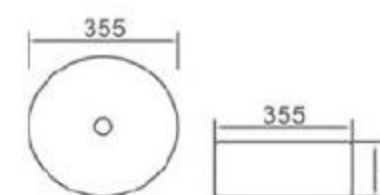

size: 400*400*140mm
above counter mounting

6182-E2

size: 400*400*140mm
above counter mounting

6182-E3

size: 400*400*140mm
above counter mounting

6202-A9

size: 355*355*115mm
above counter mounting

6201-F3