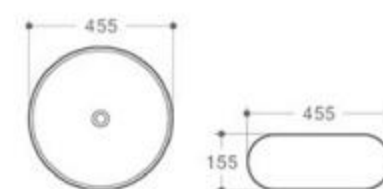

6188-1

size: 455*455*155mm
above counter mounting

6188-2

size: 455*455*155mm
above counter mounting

6188-3

size: 455*455*155mm
above counter mounting

6188-4

size: 455*455*155mm
above counter mounting