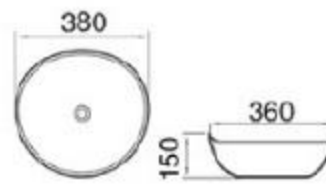

size: 385*385*135mm
above counter mounting

6134-D2

size: 385*385*135mm
above counter mounting

6134-E2

size: 385*385*135mm
above counter mounting

6134-D4

size: 385*385*135mm
above counter mounting

6137-L1

size: 430*430*120mm
above counter mounting

6137-E1

size: 430*430*120mm
above counter mounting

MOPO[®] / Profession Series Display Art Basin

6211-E2

size: 405*405*155mm
above counter mounting

6211-E1

size: 405*405*155mm
above counter mounting

6229-L2

size: 380*360*150mm
above counter mounting

6229-L1

size: 380*360*150mm
above counter mounting

8034-L1

size: 430*430*190mm
above counter mounting

8033-L1

size: 580*420*195mm
above counter mounting