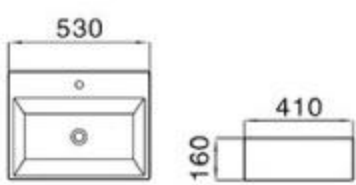

110

size: 520*430*150mm
above counter mounting

111

size: 460*460*160mm
above counter mounting

113

size: 565*455*155mm
above counter mounting

115

size: 410*410*150mm
above counter mounting

122

size: 465*465*150mm
above counter mounting

124

size: 530*410*160mm
above counter mounting

131

size: 570*450*160mm
above counter mounting

149A

size: 545*415*135mm
above counter mounting