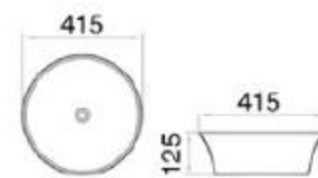

size: 385*385*135mm
above counter mounting

6134-M4

size: 385*385*135mm
above counter mounting

6145-M1

size: 605*355*115mm
above counter mounting

6145-M2

size: 605*355*115mm
above counter mounting

6145-M3

size: 605*355*115mm
above counter mounting

6145-M4

size: 605*355*115mm
above counter mounting

6135-M1

size: 415*415*125mm
above counter mounting

6135-M2

size: 415*415*125mm
above counter mounting

6135-M3