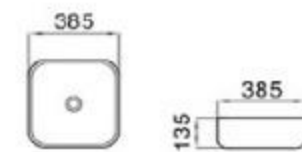

6134-D2

size: 385*385*135mm
above counter mounting