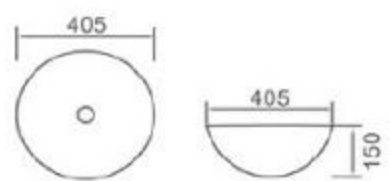

6203-E1

size: 405*405*150mm
above counter mounting