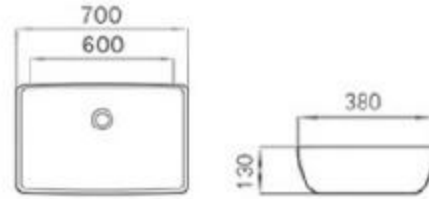

6074

size: 420*420*120mm
above counter mounting

6254-M1

size: 600*400*120mm
above counter mounting

6269-M1

size: 330*280*110mm
above counter mounting

6269-M2

size: 330*280*110mm
above counter mounting