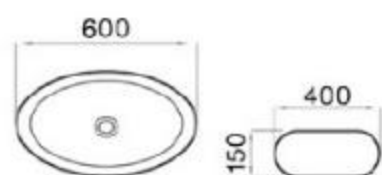

6121-M6

size: 600*400*150mm
above counter mounting