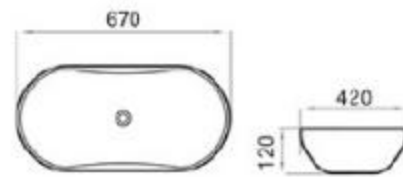

MOPO[®] / Profession Series Display Pedestal Basin

6244-M1

size: 670*420*120mm
above counter mounting

6244-M2

size: 670*420*120mm
above counter mounting

6244-M3

size: 670*420*120mm
above counter mounting

6244-M4