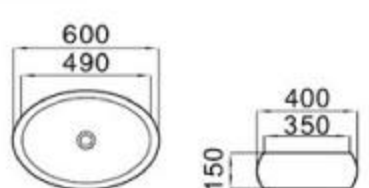

122

size: 465*465*150mm
above counter mounting

124

size: 530*410*160mm
above counter mounting

131

size: 570*450*160mm
above counter mounting

149A

size: 545*415*135mm
above counter mounting

size: 550*395*170mm
above counter mounting

6004A

size: 550*450*175mm
above counter mounting

6004B

size: 550*395*170mm
above counter mounting

6006

size: 520*460*160mm
above counter mounting

6007A

size: 450*450*120mm
above counter mounting

6115

size: 600*380*130mm
above counter mounting

6115A

size: 700*380*130mm
above counter mounting

6117

size: 590*400*140mm
above counter mounting

6117A

size: 605*410*160mm
above counter mounting

6119

size: 670*440*150mm
above counter mounting

6120

size: 480*350*145mm
590*405*145mm
above counter mounting

6121

size: 490*350*150mm
600*400*150mm
above counter mounting