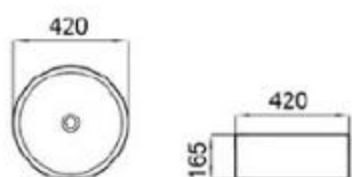

6138-E1

size: 450*450*140mm
above counter mounting

6138-L1

size: 450*450*140mm
above counter mounting

6188-D1

size: 455*455*155mm
above counter mounting

6188-D2

size: 455*455*155mm
above counter mounting

6150-E1

size: 600*410*150mm
above counter mounting

6150-E2

size: 600*410*150mm
above counter mounting

6204-D1

size: 440*440*130mm
above counter mounting

6205-D1

size: 560*380*130mm
above counter mounting

MOPO[®] / Profession Series Display Art Basin

6020-E1

size: 420*420*165mm
above counter mounting

6020-E2

size: 420*420*165mm
above counter mounting

6020-E3

size: 420*420*165mm
above counter mounting

6020-E4