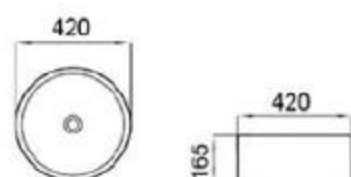

6150-E1

size: 600*410*150mm
above counter mounting

6150-E2

size: 600*410*150mm
above counter mounting

6204-D1

size: 440*440*130mm
above counter mounting

6205-D1

size: 560*380*130mm
above counter mounting

MOPO[®] / Profession Series Display Art Basin

6020-E1

size: 420*420*165mm
above counter mounting

6020-E2

size: 420*420*165mm
above counter mounting

6020-E3

size: 420*420*165mm
above counter mounting

6020-E4

size: 420*420*165mm
above counter mounting

6020-E5

size: 420*420*165mm
above counter mounting

6020-E6

size: 420*420*165mm
above counter mounting

6026-E1

size: 465*465*155mm
above counter mounting

6026-E2