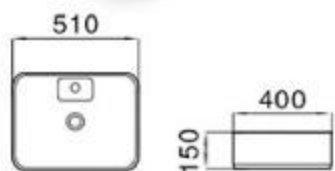

110

size: 520*430*150mm
above counter mounting

111

size: 460*460*160mm
above counter mounting

113

size: 565*455*155mm
above counter mounting

115

size: 410*410*150mm
above counter mounting

122

size: 465*465*150mm
above counter mounting

124

size: 530*410*160mm
above counter mounting

131

size: 570*450*160mm
above counter mounting

149A

size: 545*415*135mm
above counter mounting

151

size: 700*460*160mm
800*460*160mm
above counter mounting

MOPO®

152

size: 510*400*150mm
above counter mounting

153

size: 400*425*155mm
above counter mounting

154

size: 460*420*160mm
above counter mounting

502

size: 710*505*210mm
above counter mounting

6001

size: 500*500*170mm
above counter mounting

6003

size: 460*460*165mm
above counter mounting

6004