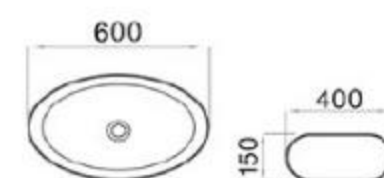

6121-M4

size: 600*400*150mm
above counter mounting