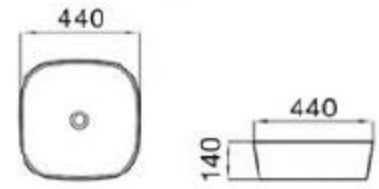

size: 440*440*140mm
above counter mounting

6186-M2

size: 440*440*140mm
above counter mounting

6186-M3

size: 440*440*140mm
above counter mounting

6186-M4

size: 440*440*140mm
above counter mounting

6048-M1