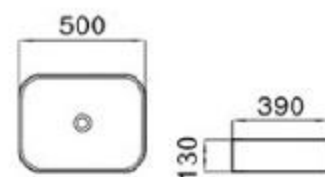

6127-M7

size: 500*390*130mm
above counter mounting