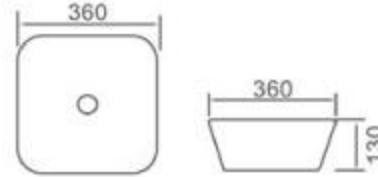

6233

size: 360*360*130mm
above counter mounting