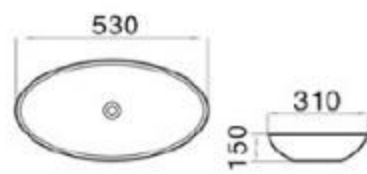

size: 440*440*140mm
above counter mounting

6268-M1

size: 420*420*135mm
above counter mounting

6268-M2

size: 420*420*135mm
above counter mounting

MOPO[®] / Profession Series Display Art Basin

6036-M1

size: 530*310*150mm
above counter mounting