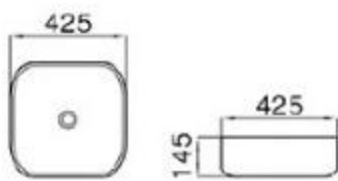

size: 425*425*145mm
above counter mounting

6129-M7

size: 425*425*145mm
above counter mounting

6129-M10

size: 425*425*145mm
above counter mounting

6129-M9

size: 425*425*145mm
above counter mounting

6186-M1