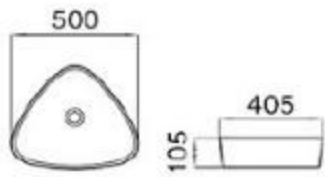

6062-M4

size: 420*330*150mm
above counter mounting

6062-M5

size: 420*330*150mm
above counter mounting

6062-M6

size: 420*330*150mm
above counter mounting

6130-M1

size: 500*405*105mm
above counter mounting