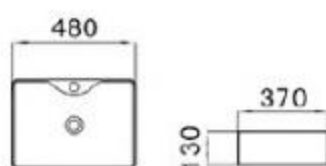

size: 465*465*155mm
above counter mounting

6143-E1

size: 500*365*130mm
above counter mounting

6069-E1

size: 480*370*130mm
above counter mounting

6069-E2

size: 480*370*130mm
above counter mounting

6069-E3

size: 480*370*130mm
above counter mounting

6068-E1

size: 480*370*130mm
above counter mounting

6068-E2

size: 480*370*130mm
above counter mounting

6068-E3

size: 480*370*130mm
above counter mounting

6068-E4

size: 480*370*130mm
above counter mounting

6120A-P1

size: 590*405*145mm
480*350*145mm
above counter mounting

6120A-E1

size: 590*405*145mm
480*350*145mm
above counter mounting

6120-E1

size: 590*405*145mm
480*350*145mm
above counter mounting