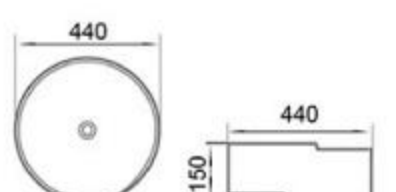

6208

size: 615*415*140mm
above counter mounting

6209

size: 810*400*140mm
above counter mounting

6210

size: 815*415*140mm
above counter mounting

6211

size: 405*405*155mm
above counter mounting

6212

size: 505*380*160mm
above counter mounting

6213

size: 435*435*160mm
above counter mounting

6214

size: 470*460*160mm
above counter mounting

6215

size: 440*440*150mm
above counter mounting