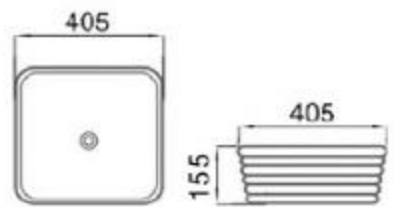

size: 425*425*145mm
above counter mounting

6131-P1

size: 455*325*135mm
above counter mounting

6134-L1

size: 385*385*135mm
above counter mounting

6134-D3

size: 385*385*135mm
above counter mounting

6134-D1

size: 385*385*135mm
above counter mounting

6134-D2

size: 385*385*135mm
above counter mounting

6134-E2

size: 385*385*135mm
above counter mounting

6134-D4

size: 385*385*135mm
above counter mounting

6137-L1

size: 430*430*120mm
above counter mounting

6137-E1

size: 430*430*120mm
above counter mounting

MOPO[®] / Profession Series Display Art Basin

6211-E2

size: 405*405*155mm
above counter mounting

6211-E1

size: 405*405*155mm
above counter mounting