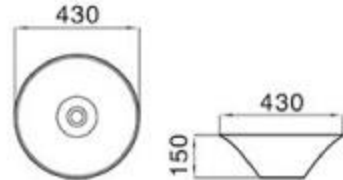

6029

size: 430*430*150mm
above counter mounting