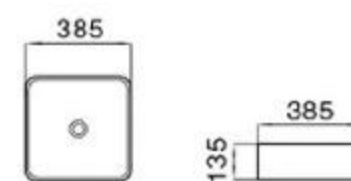

6134-M4

size: 385*385*135mm
above counter mounting