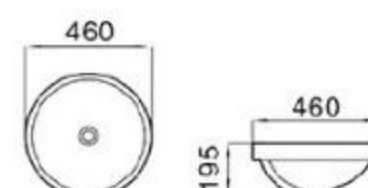

6229-L2

size: 380*360*150mm
above counter mounting

6229-L1

size: 380*360*150mm
above counter mounting

8034-L1

size: 430*430*190mm
above counter mounting

8033-L1

size: 580*420*195mm
above counter mounting

8014-E1

size: 600*400*185mm
above counter mounting

8014-E2

size: 600*400*185mm
above counter mounting

8003-E1

size: 455*455*200mm
above counter mounting

8009-E1

size: 475*475*200mm
above counter mounting