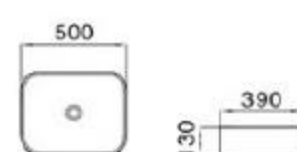

6127-E4

size: 500*390*130mm
above counter mounting