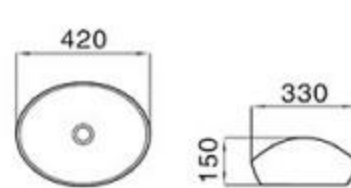

size: 530*310*150mm
above counter mounting

6038

size: 440*440*140mm
above counter mounting

6038A

size: 430*435*160mm
above counter mounting

6039

size: 460*460*180mm
above counter mounting

6041

6050

size: 450*375*180mm
above counter mounting

6051

size: 500*380*160mm
above counter mounting

6052

size: 480*330*140mm
above counter mounting

6053

size: 600*400*140mm
above counter mounting

6057

size: 400*400*160mm
above counter mounting

6061

size: 510*510*110mm
above counter mounting

6061A

size: 450*450*130mm
above counter mounting

6062

size: 420*330*150mm
above counter mounting