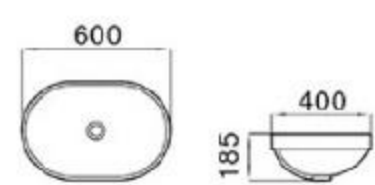

6229-L2

size: 380*360*150mm
above counter mounting

6229-L1

size: 380*360*150mm
above counter mounting

8034-L1

size: 430*430*190mm
above counter mounting

8033-L1

size: 580*420*195mm
above counter mounting

8014-E1

size: 600*400*185mm
above counter mounting

8014-E2

size: 600*400*185mm
above counter mounting

8003-E1

size: 455*455*200mm
above counter mounting

8009-E1

size: 475*475*200mm
above counter mounting