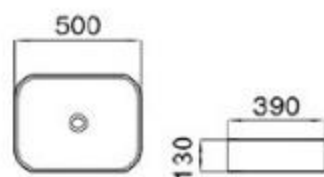

6127-M2

size: 500*390*130mm
above counter mounting

6127-M3

size: 500*390*130mm
above counter mounting

6127-M4

size: 500*390*130mm
above counter mounting

6127-M5

size: 500*390*130mm
above counter mounting