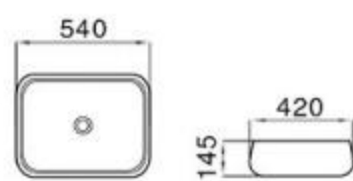

6133

size: 540*420*145mm
above counter mounting