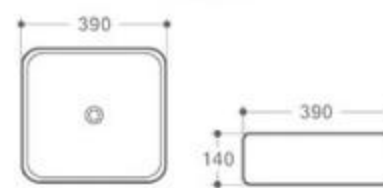

6134-2

size: 390*390*140mm
above counter mounting

6134-3

size: 390*390*140mm
above counter mounting

6134-4

size: 390*390*140mm
above counter mounting

6134-1

size: 390*390*140mm
above counter mounting