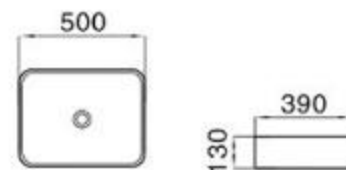

6127

size: 500*390*130mm
above counter mounting