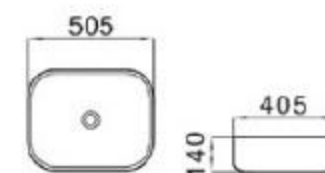

6128A-M8

size: 505*405*140mm
above counter mounting