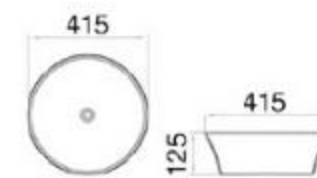

6135-M4

size: 415*415*125mm
above counter mounting