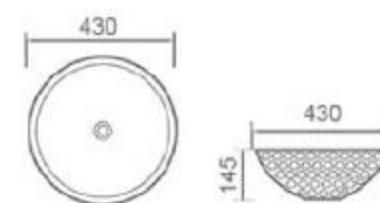

size: 430*430*145mm
above counter mounting

6201-F4

size: 430*430*145mm
above counter mounting

6201-F1

size: 430*430*145mm
above counter mounting

6201-F2

size: 430*430*145mm
above counter mounting

6202-B1