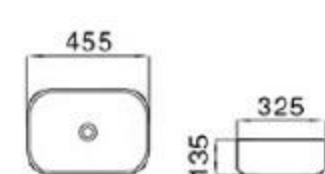

6131-M2

size: 455*325*135mm
above counter mounting