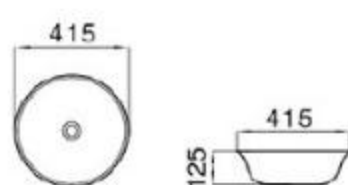

size: 355*355*115mm
above counter mounting

6202-A6

size: 355*355*115mm
above counter mounting

6202-A7

size: 355*355*115mm
above counter mounting

6202-A8

size: 355*355*115mm
above counter mounting

6203-B1

size: 405*405*150mm
above counter mounting

6203-B2

size: 405*405*150mm
above counter mounting

6203-E1

size: 405*405*150mm
above counter mounting

6203-B3

size: 405*405*150mm
above counter mounting

MOPO[®] / Profession Series Display Art Basin

6136-L2

size: 420*420*130mm
above counter mounting

6136-L1

size: 420*420*130mm
above counter mounting

6135-L1

size: 415*415*125mm
above counter mounting

6135-E1

size: 415*415*125mm
above counter mounting