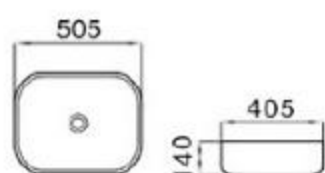

6069-M3

size: 480*370*130mm
above counter mounting

6069-M4

size: 480*370*130mm
above counter mounting

MOPO[®] / Profession Series Display Art Basin

6128-M1

size: 505*405*140mm
above counter mounting

6128-M2