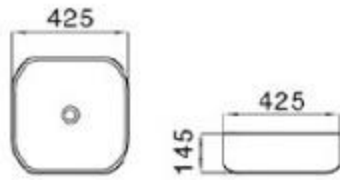

size: 425*425*145mm
above counter mounting

6129-M3

size: 425*425*145mm
above counter mounting

6129-M4

size: 425*425*145mm
above counter mounting

6129-M5

size: 425*425*145mm
above counter mounting

6129-M6