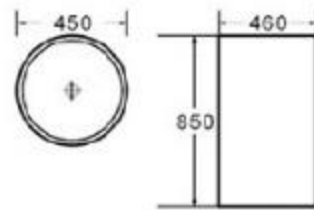

LT023-M1

size: 450*460*850mm
fixing to wall with back

LT023-M2

size: 450*460*850mm
fixing to wall with back

LT023-M3

size: 450*460*850mm
fixing to wall with back

LT023-M4

size: 450*460*850mm
fixing to wall with back