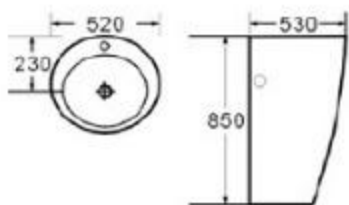

LT001-D1

size: 520*530*850mm
fixing to wall with back

LT001-D2

size: 520*530*850mm
fixing to wall with back

LT001-D3

size: 520*530*850mm
fixing to wall with back

LT018-D4

size: 450*460*970mm
fixing to wall with back