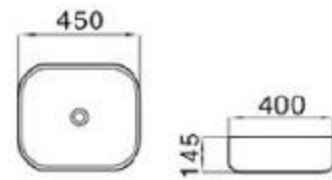

6137-M3

size: 430*430*120mm
above counter mounting

6137-M4

size: 430*430*120mm
above counter mounting

6132-M1

size: 450*400*145mm
above counter mounting

6132-M2

size: 450*400*145mm
above counter mounting