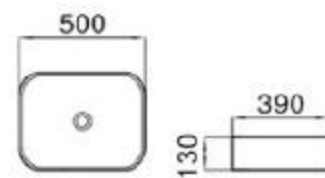

6127-M3

size: 500*390*130mm
above counter mounting