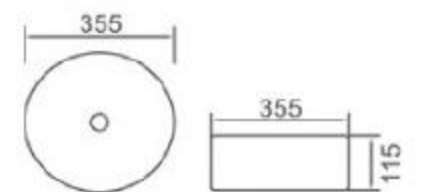

size: 355*355*115mm
above counter mounting

6202-A6

size: 355*355*115mm
above counter mounting

6202-A7

size: 355*355*115mm
above counter mounting

6202-A8

size: 355*355*115mm
above counter mounting

6203-B1