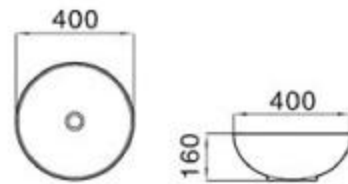

size: 460*420*160mm
above counter mounting

502

size: 710*505*210mm
above counter mounting

6001

size: 500*500*170mm
above counter mounting

6003

size: 460*460*165mm
above counter mounting

6004

size: 550*395*170mm
above counter mounting

6004A

size: 550*450*175mm
above counter mounting

6004B

size: 550*395*170mm
above counter mounting

6006

size: 520*460*160mm
above counter mounting

6007A

size: 390*390*270mm
above counter mounting

6009

size: 525*370*135mm
above counter mounting

This typical eastern ceramic basin shows the historical culture and spirit.

Have
many
fascinating
washing
basins

Have many fascinating washing basins

MOPO[®] / Profession Series Display Art Basin

6011

size: 410*410*180mm
above counter mounting

6012

size: 420*450*150mm
above counter mounting

6018

size: 400*400*160mm
above counter mounting

6019