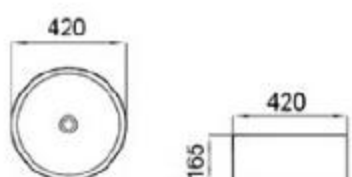

6150-E1

size: 600*410*150mm
above counter mounting

6150-E2

size: 600*410*150mm
above counter mounting

6204-D1

size: 440*440*130mm
above counter mounting

6205-D1

size: 560*380*130mm
above counter mounting

MOPO[®] / Profession Series Display Art Basin

6020-E1

size: 420*420*165mm
above counter mounting

6020-E2

size: 420*420*165mm
above counter mounting

6020-E3

size: 420*420*165mm
above counter mounting

6020-E4

size: 420*420*165mm
above counter mounting

6020-E5

size: 420*420*165mm
above counter mounting

6020-E6

size: 420*420*165mm
above counter mounting

6026-E1

size: 465*465*155mm
above counter mounting

6026-E2