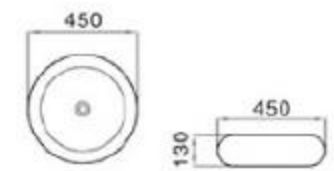

6242-M4

size: 570*370*120mm
640*420*130mm
above counter mounting

6001-M1

size: 500*500*170mm
above counter mounting

6061A-M1

size: 450*450*130mm
above counter mounting

6061A-M2

size: 450*450*130mm
above counter mounting