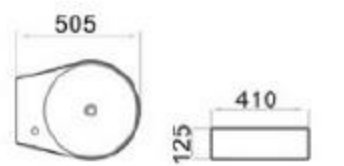

6263-M3

size: 505*410*125mm
above counter mounting