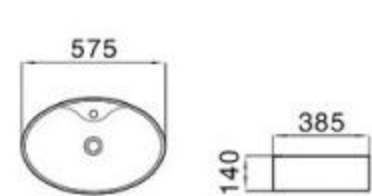

6069

size: 480*370*130mm
above counter mounting

6074

size: 410*410*130mm
above counter mounting

6074A

size: 440*440*110mm
above counter mounting

6075

size: 470*360*130mm
above counter mounting

6084

size: 575*385*140mm
above counter mounting

6101B

size: 545*460*170mm
above counter mounting

6102

size: 435*435*135mm
above counter mounting

6106

size: 460*460*150mm
above counter mounting