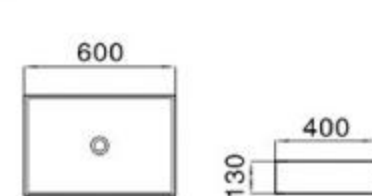

6069

size: 480*370*130mm
above counter mounting

6074

size: 410*410*130mm
above counter mounting

6074A

size: 440*440*110mm
above counter mounting

6075

size: 470*360*130mm
above counter mounting

6084

size: 575*385*140mm
above counter mounting

6101B

size: 545*460*170mm
above counter mounting

6102

size: 435*435*135mm
above counter mounting

6106

size: 460*460*150mm
above counter mounting