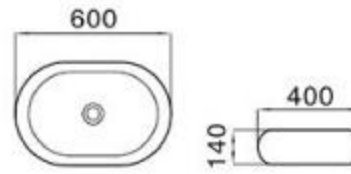

size: 550*395*170mm
above counter mounting

6004A

size: 550*450*175mm
above counter mounting

6004B

size: 550*395*170mm
above counter mounting

6006

size: 520*460*160mm
above counter mounting

6007A

size: 530*310*150mm
above counter mounting

6038

size: 440*440*140mm
above counter mounting

6038A

size: 430*435*160mm
above counter mounting

6039

size: 460*460*180mm
above counter mounting

6041

size: 500*430*200mm
above counter mounting

MOPO[®] / Profession Series Display Art Basin

6042

size: 400*400*150mm
above counter mounting

6048

size: 630*420*140mm
above counter mounting

6049A

size: 545*355*160mm
above counter mounting

6050

size: 450*375*180mm
above counter mounting

6051

size: 500*380*160mm
above counter mounting

6052

size: 480*330*140mm
above counter mounting

6053

size: 600*400*140mm
above counter mounting