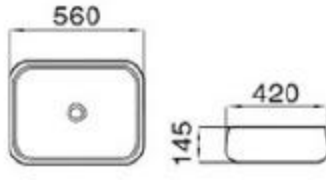

6133-M1

size: 560*420*145mm
above counter mounting