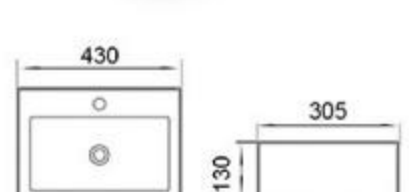

151

size: 700*460*160mm
800*460*160mm
above counter mounting

MOPO®

152

size: 510*400*150mm
above counter mounting

153

size: 400*425*155mm
above counter mounting

154

6208

size: 615*415*140mm
above counter mounting

6209

size: 810*400*140mm
above counter mounting

6210

size: 815*415*140mm
above counter mounting

6211

size: 405*405*155mm
above counter mounting

6212

size: 505*380*160mm
above counter mounting

6213

size: 435*435*160mm
above counter mounting

6214

size: 470*460*160mm
above counter mounting

6215

size: 440*440*150mm
above counter mounting