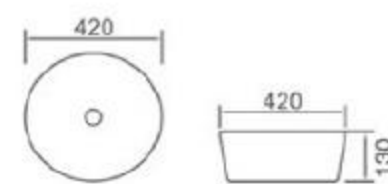

6136-A1

size: 420*420*140mm
above counter mounting

6136-A2

size: 420*420*140mm
above counter mounting

6136-A3

size: 420*420*140mm
above counter mounting

6136-E2

size: 420*420*130mm
above counter mounting