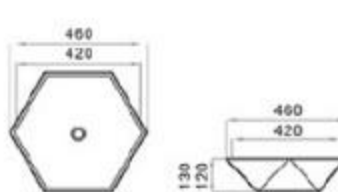

6243-M2

size: 420*420*120mm
460*460*130mm
above counter mounting