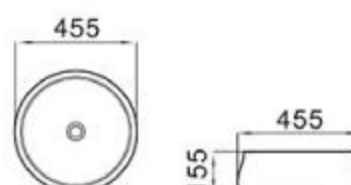

151

size: 700*460*160mm
800*460*160mm
above counter mounting

MOPO®

152

size: 510*400*150mm
above counter mounting

153

size: 400*425*155mm
above counter mounting

154

size: 575*385*140mm
above counter mounting

6185

size: 715*410*145mm
above counter mounting

6186

size: 440*440*140mm
above counter mounting

6187

size: 510*510*120mm
above counter mounting

6188