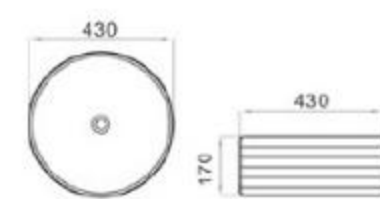

size: 355*355*115mm
above counter mounting

6258-E1

size: 360*360*120mm
above counter mounting

6235-E1

size: 360*360*180mm
above counter mounting

6261-E1

size: 430*430*170mm
above counter mounting

6202-A2