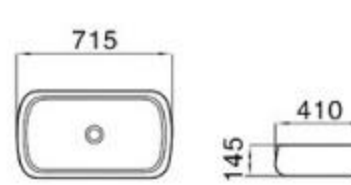

6185

size: 715*410*145mm
above counter mounting