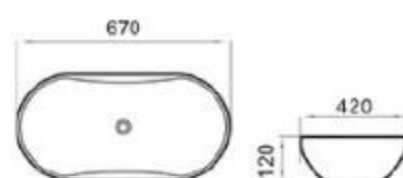

size: 670*420*120mm
above counter mounting

6244-M9

size: 670*420*120mm
above counter mounting

6244-M10

size: 670*420*120mm
above counter mounting

6244-M11

size: 670*420*120mm
above counter mounting

6244-M12