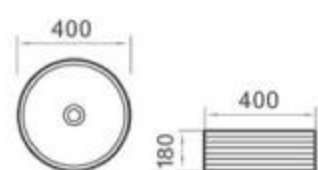

8044

size: 400*400*180mm
above counter mounting

8045

size: 380*380*150mm
above counter mounting

8148

size: 650*380*120mm
above counter mounting

8140

size: 600*350*135mm
above counter mounting