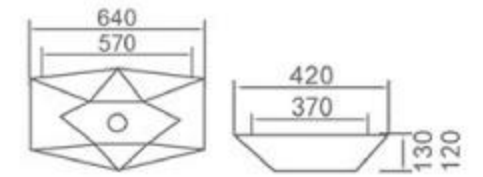

6242

size: 640*420*130mm
570*370*120mm
above counter mounting