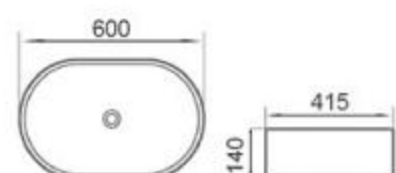

size: 455*455*155mm
above counter mounting

531

size: 320*320*150mm
above counter mounting

6206

size: 425*265*140mm
above counter mounting

MOPO[®] / Profession Series Display Art Basin

6207

size: 600*415*140mm
above counter mounting

6208

size: 615*415*140mm
above counter mounting

6209

size: 810*400*140mm
above counter mounting

6210

size: 815*415*140mm
above counter mounting

6211

size: 405*405*155mm
above counter mounting