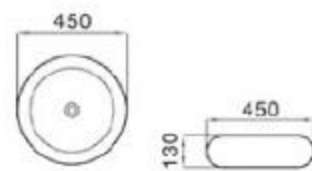

6061A-M1

size: 450*450*130mm
above counter mounting