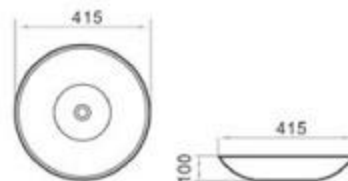

6262-1

size: 390*390*137mm
above counter mounting

6262-2

size: 390*390*137mm
above counter mounting

6262-3

size: 390*390*137mm
above counter mounting

6262-4

size: 390*390*137mm
above counter mounting