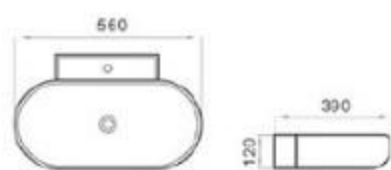

6267-M1

size: 560*390*120mm
above counter mounting