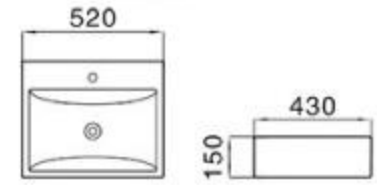

	Shangri-La	
Westin	case	Hilton
Four Points	Kempinski	

MOPO[®] / Profession Series Display Art Basin

104

size: 430*450*130mm
above counter mounting

106

size: 560*460*150mm
above counter mounting

108

size: 525*415*145mm
above counter mounting

110

size: 520*430*150mm
above counter mounting

111

size: 460*460*160mm
above counter mounting

113

size: 565*455*155mm
above counter mounting

115

size: 410*410*150mm
above counter mounting

size: 460*420*160mm
above counter mounting

502

size: 710*505*210mm
above counter mounting

6001

size: 500*500*170mm
above counter mounting

6003

size: 460*460*165mm
above counter mounting

6004

size: 550*395*170mm
above counter mounting

6004A

size: 550*450*175mm
above counter mounting

6004B

size: 550*395*170mm
above counter mounting

6006

size: 520*460*160mm
above counter mounting

6007A