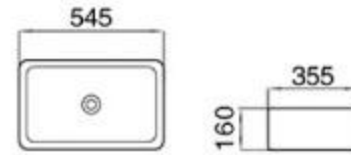

size: 480*480*200mm
above counter mounting

6033

size: 535*440*170mm
above counter mounting

6034

size: 550*355*140mm
above counter mounting

6035

size: 540*340*140mm
above counter mounting

6036

size: 530*310*150mm
above counter mounting

6038

size: 440*440*140mm
above counter mounting

6038A

size: 430*435*160mm
above counter mounting

6039

size: 460*460*180mm
above counter mounting

6041

size: 500*430*200mm
above counter mounting

MOPO[®] / Profession Series Display Art Basin

6042

size: 400*400*150mm
above counter mounting

6048

size: 630*420*140mm
above counter mounting

6049A

size: 545*355*160mm
above counter mounting

6050

size: 450*375*180mm
above counter mounting

6051

size: 500*380*160mm
above counter mounting

6052

size: 480*330*140mm
above counter mounting

6053

size: 600*400*140mm
above counter mounting