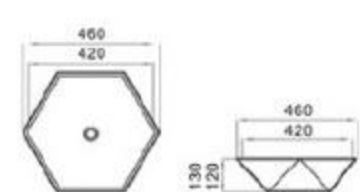

size: 455*455*155mm
above counter mounting

6188-M2

size: 455*455*155mm
above counter mounting

6243-M2

size: 420*420*120mm
460*460*130mm
above counter mounting

6243-M3

size: 420*420*120mm
460*460*130mm
above counter mounting