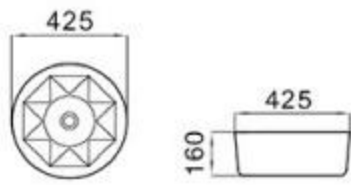

size: 490*370*130mm
above counter mounting

6143

size: 500*365*130mm
above counter mounting

6145

size: 605*355*115mm
above counter mounting

6146

size: 600*425*135mm
above counter mounting

6150

size: 600*410*150mm
above counter mounting

6151

size: 395*395*155mm
above counter mounting

6152

size: 450*460*140mm
above counter mounting

6153

size: 465*465*195mm
above counter mounting

6156

size: 410*410*145mm
above counter mounting

6157

size: 580*380*145mm
above counter mounting

6182

size: 400*400*140mm
above counter mounting

6183

size: 425*425*160mm
above counter mounting

6184

size: 575*385*140mm
above counter mounting

6185

size: 715*410*145mm
above counter mounting

6186

size: 440*440*140mm
above counter mounting

6187

size: 510*510*120mm
above counter mounting

6188