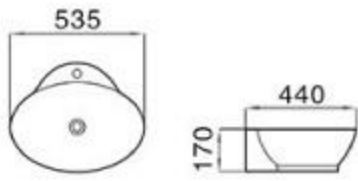

size: 550*395*170mm
above counter mounting

6004A

size: 550*450*175mm
above counter mounting

6004B

size: 550*395*170mm
above counter mounting

6006

size: 520*460*160mm
above counter mounting

6007A

size: 440*440*180mm
above counter mounting

6024

size: 430*430*165mm
above counter mounting

6025

size: 590*380*190mm
above counter mounting

6026

size: 400*400*160mm
460*460*160mm
above counter mounting

6026B

size: 460*460*160mm
above counter mounting

6027

size: 590*390*220mm
above counter mounting

6029

size: 430*430*150mm
above counter mounting

6031

size: 400*400*140mm
above counter mounting

6032

size: 480*480*200mm
above counter mounting

6033

size: 535*440*170mm
above counter mounting

6034

size: 550*355*140mm
above counter mounting

6035

size: 540*340*140mm
above counter mounting

6036