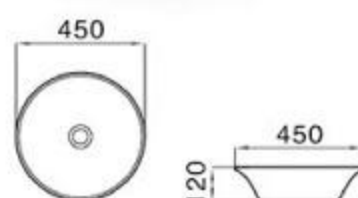

6084

size: 575*385*140mm
above counter mounting

6101B

size: 545*460*170mm
above counter mounting

6102

size: 435*435*135mm
above counter mounting

6106

size: 460*460*150mm
above counter mounting

6107B

size: 600*400*130mm
above counter mounting

MOPO[®] / Profession Series Display Art Basin

6111

size: 500*500*165mm
above counter mounting

6112

size: 500*500*150mm
above counter mounting

6112B