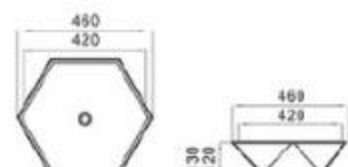

6243-M1

size: 420*420*120mm
460*460*130mm
above counter mounting