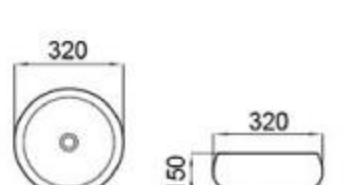

531

size: 320*320*150mm
above counter mounting