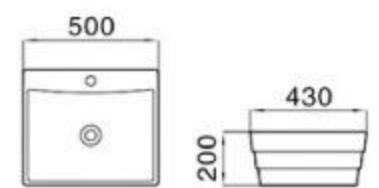

size: 550*395*170mm
above counter mounting

6004A

size: 550*450*175mm
above counter mounting

6004B

size: 550*395*170mm
above counter mounting

6006

size: 520*460*160mm
above counter mounting

6007A

size: 480*480*200mm
above counter mounting

6033

size: 535*440*170mm
above counter mounting

6034

size: 550*355*140mm
above counter mounting

6035

size: 540*340*140mm
above counter mounting

6036

size: 530*310*150mm
above counter mounting

6038

size: 440*440*140mm
above counter mounting

6038A

size: 430*435*160mm
above counter mounting

6039

size: 460*460*180mm
above counter mounting

6041

size: 500*430*200mm
above counter mounting

MOPO[®] / Profession Series Display Art Basin

6042

size: 400*400*150mm
above counter mounting

6048

size: 630*420*140mm
above counter mounting

6049A

size: 545*355*160mm
above counter mounting