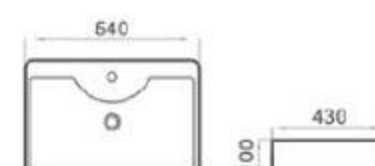

6264-M4

size: 540*430*100mm
above counter mounting