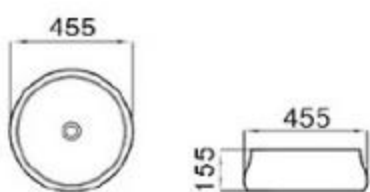

size: 630*420*140mm
above counter mounting

6048-M2

size: 630*420*140mm
above counter mounting

6133-M1

size: 560*420*145mm
above counter mounting

6133-M2

size: 560*420*145mm
above counter mounting

6188-M1