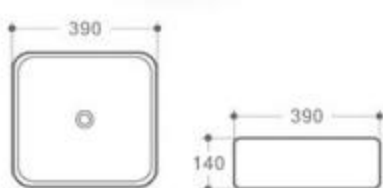

6134-3

size: 390*390*140mm
above counter mounting