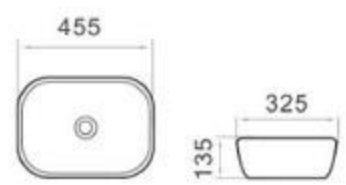

6131

size: 455*325*135mm
above counter mounting