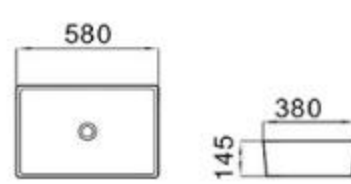

6157

size: 580*380*145mm
above counter mounting