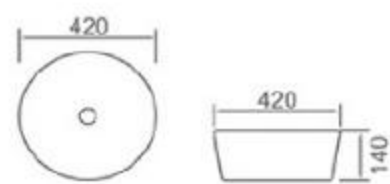

6136-L2

size: 420*420*130mm
above counter mounting

6136-L1

size: 420*420*130mm
above counter mounting

6135-L1

size: 415*415*125mm
above counter mounting

6135-E1

size: 415*415*125mm
above counter mounting