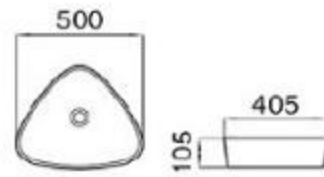

6062-M4

size: 420*330*150mm
above counter mounting

6062-M5

size: 420*330*150mm
above counter mounting

6062-M6

size: 420*330*150mm
above counter mounting

6130-M1

size: 500*405*105mm
above counter mounting