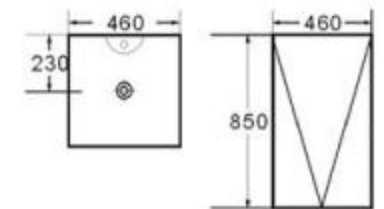

LT002-C5

size: 500*500*830mm
fixing to wall with back

LT002-C6

size: 500*500*830mm
fixing to wall with back

LT003A

size: 460*460*850mm
fixing to wall with back

LT003B

size: 460*460*850mm
fixing to wall with back