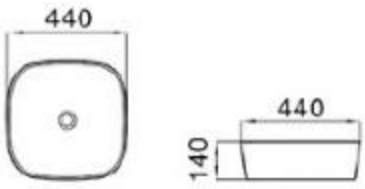

6127-M6

size: 500*390*130mm
above counter mounting

6127-M7

size: 500*390*130mm
above counter mounting

6127-M8

size: 500*390*130mm
above counter mounting

MOPO[®] / Profession Series Display Art Basin

6186-M1