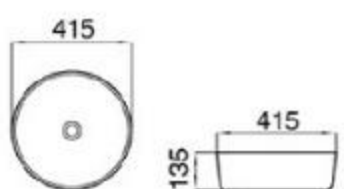

size: 415*415*125mm
above counter mounting

6135-M4

size: 415*415*125mm
above counter mounting

6136-M1

size: 415*415*135mm
above counter mounting

6136-M2

size: 415*415*135mm
above counter mounting

6136-M3