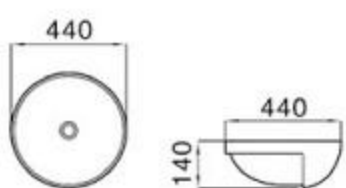

size: 440*440*180mm
above counter mounting

6024

size: 430*430*165mm
above counter mounting

6025

size: 590*380*190mm
above counter mounting

6026

size: 400*400*160mm
460*460*160mm
above counter mounting

6026B

size: 460*460*160mm
above counter mounting

6027

size: 590*390*220mm
above counter mounting

6029

size: 430*430*150mm
above counter mounting

6031

size: 400*400*140mm
above counter mounting

6032

size: 480*480*200mm
above counter mounting

6033

size: 535*440*170mm
above counter mounting

6034

size: 550*355*140mm
above counter mounting

6035

size: 540*340*140mm
above counter mounting

6036

size: 530*310*150mm
above counter mounting

6038

size: 440*440*140mm
above counter mounting

6038A

size: 430*435*160mm
above counter mounting

6039

size: 460*460*180mm
above counter mounting

6041