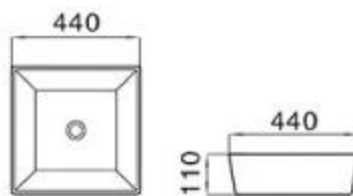

6074A

size: 440*440*110mm
above counter mounting