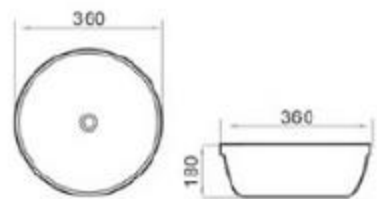

6235-E1

size: 360*360*180mm
above counter mounting