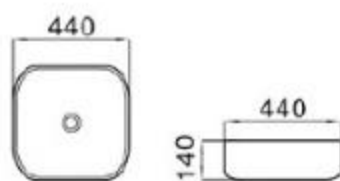

size: 425*425*145mm
above counter mounting

6129-M7

size: 425*425*145mm
above counter mounting

6129-M10

size: 425*425*145mm
above counter mounting

6129-M9

size: 425*425*145mm
above counter mounting

6186-M1