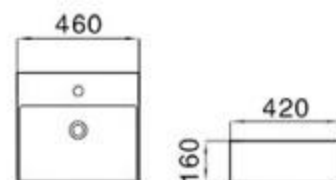

122

size: 465*465*150mm
above counter mounting

124

size: 530*410*160mm
above counter mounting

131

size: 570*450*160mm
above counter mounting

149A

size: 545*415*135mm
above counter mounting

151

size: 700*460*160mm
800*460*160mm
above counter mounting

MOPO®

152

size: 510*400*150mm
above counter mounting

153

size: 400*425*155mm
above counter mounting

154

size: 460*420*160mm
above counter mounting

502

size: 710*505*210mm
above counter mounting

6001

size: 500*500*170mm
above counter mounting

6003

size: 460*460*165mm
above counter mounting

6004

size: 550*395*170mm
above counter mounting

6004A

size: 550*450*175mm
above counter mounting

6004B

size: 550*395*170mm
above counter mounting

6006

size: 520*460*160mm
above counter mounting

6007A