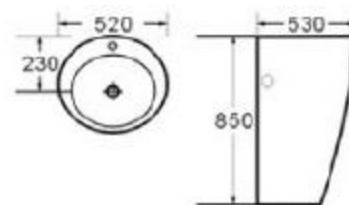

LT001-D1

size: 520*530*850mm
fixing to wall with back

LT001-D2

size: 520*530*850mm
fixing to wall with back

LT001-D3

size: 520*530*850mm
fixing to wall with back

LT018-D4

size: 450*460*970mm
fixing to wall with back