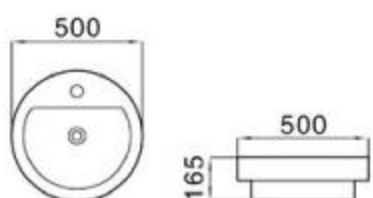

size: 550*395*170mm
above counter mounting

6004A

size: 550*450*175mm
above counter mounting

6004B

size: 550*395*170mm
above counter mounting

6006

size: 520*460*160mm
above counter mounting

6007A

6069

size: 480*370*130mm
above counter mounting

6074

size: 410*410*130mm
above counter mounting

6074A

size: 440*440*110mm
above counter mounting

6075

size: 470*360*130mm
above counter mounting

6084

size: 575*385*140mm
above counter mounting

6101B

size: 545*460*170mm
above counter mounting

6102

size: 435*435*135mm
above counter mounting

6106

size: 460*460*150mm
above counter mounting

6107B

size: 600*400*130mm
above counter mounting

MOPO[®] / Profession Series Display Art Basin

6111

size: 500*500*165mm
above counter mounting

6112

size: 500*500*150mm
above counter mounting

6112B