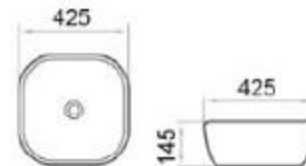

size: 500*390*130mm
above counter mounting

6134-P1

size: 385*385*135mm
above counter mounting

6127-E1

size: 500*390*130mm
above counter mounting

6127-E2

size: 500*390*130mm
above counter mounting

6127-E3

size: 500*390*130mm
above counter mounting

6127-E4

size: 500*390*130mm
above counter mounting

6128-L1

size: 505*405*140mm
above counter mounting

6131-L1

size: 455*325*135mm
above counter mounting

6129-P1

size: 425*425*145mm
above counter mounting

6131-P1

size: 455*325*135mm
above counter mounting

6134-L1

size: 385*385*135mm
above counter mounting

6134-D3

size: 385*385*135mm
above counter mounting

6134-D1