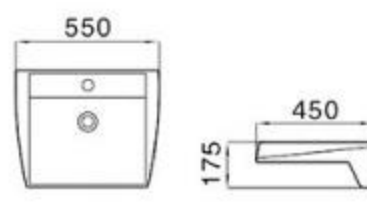

122

size: 465*465*150mm
above counter mounting

124

size: 530*410*160mm
above counter mounting

131

size: 570*450*160mm
above counter mounting

149A

size: 545*415*135mm
above counter mounting

151

size: 700*460*160mm
800*460*160mm
above counter mounting

MOPO®

152

size: 510*400*150mm
above counter mounting

153

size: 400*425*155mm
above counter mounting

154

size: 460*420*160mm
above counter mounting

502

size: 710*505*210mm
above counter mounting

6001

size: 500*500*170mm
above counter mounting

6003

size: 460*460*165mm
above counter mounting

6004

size: 550*395*170mm
above counter mounting

6004A

size: 550*450*175mm
above counter mounting

6004B

size: 550*395*170mm
above counter mounting

6006

size: 520*460*160mm
above counter mounting

6007A