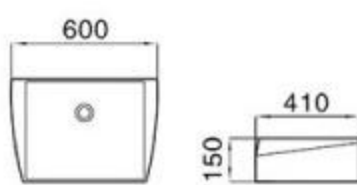

151

size: 700*460*160mm
800*460*160mm
above counter mounting

MOPO®

152

size: 510*400*150mm
above counter mounting

153

size: 400*425*155mm
above counter mounting

154

size: 450*450*140mm
above counter mounting

6139

size: 415*415*135mm
above counter mounting

6140

size: 560*385*150mm
above counter mounting

6141

size: 515*305*120mm
above counter mounting

6142

size: 490*370*130mm
above counter mounting

6143

size: 500*365*130mm
above counter mounting

6145

size: 605*355*115mm
above counter mounting

6146

size: 600*425*135mm
above counter mounting

6150

size: 600*410*150mm
above counter mounting

6151

size: 395*395*155mm
above counter mounting

6152

size: 450*460*140mm
above counter mounting

6153

size: 465*465*195mm
above counter mounting

6156