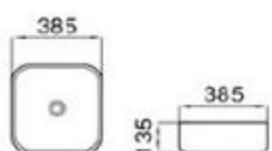

size: 500*390*130mm
above counter mounting

6127-E4

size: 500*390*130mm
above counter mounting

6128-L1

size: 505*405*140mm
above counter mounting

6131-L1

size: 455*325*135mm
above counter mounting

6129-P1

size: 425*425*145mm
above counter mounting

6131-P1

size: 455*325*135mm
above counter mounting

6134-L1

size: 385*385*135mm
above counter mounting

6134-D3

size: 385*385*135mm
above counter mounting

6134-D1

size: 385*385*135mm
above counter mounting

6134-D2

size: 385*385*135mm
above counter mounting

6134-E2

size: 385*385*135mm
above counter mounting

6134-D4

size: 385*385*135mm
above counter mounting

6137-L1