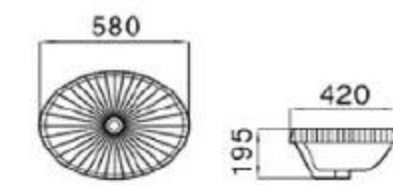

6229-L2

size: 380*360*150mm
above counter mounting

6229-L1

size: 380*360*150mm
above counter mounting

8034-L1

size: 430*430*190mm
above counter mounting

8033-L1

size: 580*420*195mm
above counter mounting

8014-E1

size: 600*400*185mm
above counter mounting

8014-E2

size: 600*400*185mm
above counter mounting

8003-E1

size: 455*455*200mm
above counter mounting

8009-E1

size: 475*475*200mm
above counter mounting