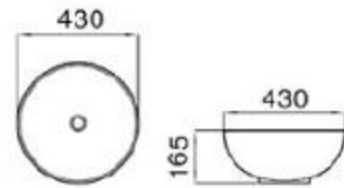

6024-M3

size: 430*430*165mm
above counter mounting