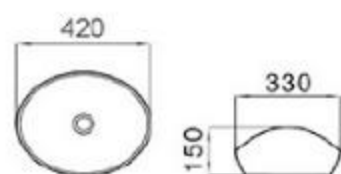

6120-M2

size: 590*405*145mm
above counter mounting

6062-M1

size: 420*330*150mm
above counter mounting

6062-M2

size: 420*330*150mm
above counter mounting

6062-M3

size: 420*330*150mm
above counter mounting