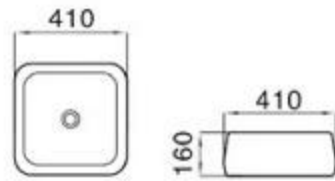

122

size: 465*465*150mm
above counter mounting

124

size: 530*410*160mm
above counter mounting

131

size: 570*450*160mm
above counter mounting

149A

size: 545*415*135mm
above counter mounting

size: 550*395*170mm
above counter mounting

6004A

size: 550*450*175mm
above counter mounting

6004B

size: 550*395*170mm
above counter mounting

6006

size: 520*460*160mm
above counter mounting

6007A

size: 605*410*160mm
above counter mounting

6119

size: 670*440*150mm
above counter mounting

6120

size: 480*350*145mm
590*405*145mm
above counter mounting

6121

size: 490*350*150mm
600*400*150mm
above counter mounting

6123

size: 490*490*170mm
above counter mounting

6124

size: 425*425*165mm
above counter mounting

**6125**

size: 580*380*160mm
above counter mounting

**6125A**

size: 410*410*160mm
above counter mounting