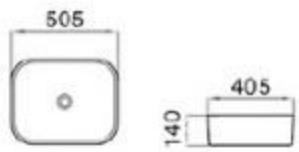

6128-L1

size: 505*405*140mm
above counter mounting