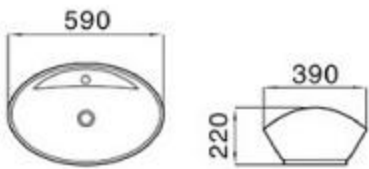

size: 550*395*170mm
above counter mounting

6004A

size: 550*450*175mm
above counter mounting

6004B

size: 550*395*170mm
above counter mounting

6006

size: 520*460*160mm
above counter mounting

6007A

size: 420*420*180mm
above counter mounting

6020

size: 420*420*165mm
above counter mounting

6021

size: 420*420*170mm
above counter mounting

6022

size: 425*425*170mm
above counter mounting

6023

size: 440*440*180mm
above counter mounting

6024

size: 430*430*165mm
above counter mounting

6025

size: 590*380*190mm
above counter mounting

6026

size: 400*400*160mm
460*460*160mm
above counter mounting

6026B

size: 460*460*160mm
above counter mounting

6027

size: 590*390*220mm
above counter mounting

6029

size: 430*430*150mm
above counter mounting

6031

size: 400*400*140mm
above counter mounting

6032