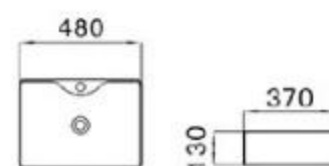

size: 480*370*130mm
above counter mounting

6068-E1

size: 480*370*130mm
above counter mounting

6068-E2

size: 480*370*130mm
above counter mounting

6068-E3

size: 480*370*130mm
above counter mounting

6068-E4

size: 480*370*130mm
above counter mounting

6120A-P1

size: 590*405*145mm
480*350*145mm
above counter mounting

6120A-E1

size: 590*405*145mm
480*350*145mm
above counter mounting

6120-E1

size: 590*405*145mm
480*350*145mm
above counter mounting