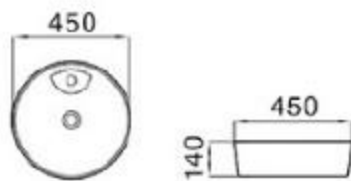

PZ-531-B2

size: 395*395*155mm
above counter mounting

PZ-532-B1

size: 395*395*155mm
above counter mounting

6161-E3

size: 395*395*155mm
above counter mounting

6226-E1

size: 360*360*150mm
above counter mounting

6138-E1

size: 450*450*140mm
above counter mounting

6138-L1

size: 450*450*140mm
above counter mounting

6188-D1

size: 455*455*155mm
above counter mounting

6188-D2

size: 455*455*155mm
above counter mounting