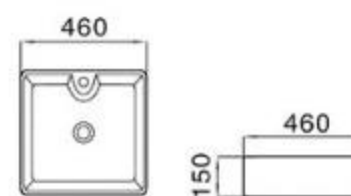

122

size: 465*465*150mm
above counter mounting

124

size: 530*410*160mm
above counter mounting

131

size: 570*450*160mm
above counter mounting

149A

size: 545*415*135mm
above counter mounting

size: 550*395*170mm
above counter mounting

6004A

size: 550*450*175mm
above counter mounting

6004B

size: 550*395*170mm
above counter mounting

6006

size: 520*460*160mm
above counter mounting

6007A

6069

size: 480*370*130mm
above counter mounting

6074

size: 410*410*130mm
above counter mounting

6074A

size: 440*440*110mm
above counter mounting

6075

size: 470*360*130mm
above counter mounting

6084

size: 575*385*140mm
above counter mounting

6101B

size: 545*460*170mm
above counter mounting

6102

size: 435*435*135mm
above counter mounting

6106

size: 460*460*150mm
above counter mounting