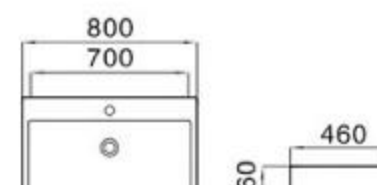

110

size: 520*430*150mm
above counter mounting

111

size: 460*460*160mm
above counter mounting

113

size: 565*455*155mm
above counter mounting

115

size: 410*410*150mm
above counter mounting

122

size: 465*465*150mm
above counter mounting

124

size: 530*410*160mm
above counter mounting

131

size: 570*450*160mm
above counter mounting

149A

size: 545*415*135mm
above counter mounting

151

size: 700*460*160mm
800*460*160mm
above counter mounting

MOPO®

152

size: 510*400*150mm
above counter mounting

153

size: 400*425*155mm
above counter mounting

154

size: 460*420*160mm
above counter mounting

502

size: 710*505*210mm
above counter mounting

6001

size: 500*500*170mm
above counter mounting

6003

size: 460*460*165mm
above counter mounting

6004