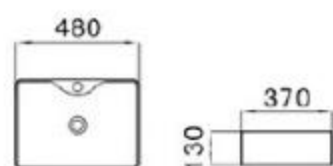

6068-E2

size: 480*370*130mm
above counter mounting