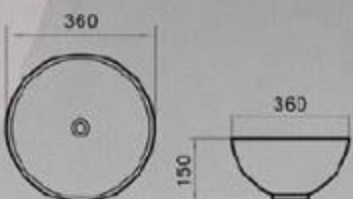

8014-E1

size: 600*400*185mm
above counter mounting

8014-E2

size: 600*400*185mm
above counter mounting

8003-E1

size: 455*455*200mm
above counter mounting

8009-E1

size: 475*475*200mm
above counter mounting

8003-E2

size: 460*460*195mm
above counter mounting

8030-E1

size: 610*400*160mm
above counter mounting

6227

size: 360x360x150mm
above counter mounting

Touching Colors

MOPO[®] / Profession Series Display Art Basin