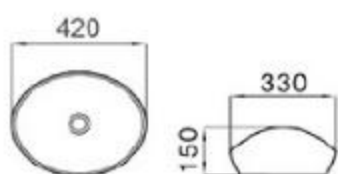

6120-M2

size: 590*405*145mm
above counter mounting

6062-M1

size: 420*330*150mm
above counter mounting

6062-M2

size: 420*330*150mm
above counter mounting

6062-M3

size: 420*330*150mm
above counter mounting