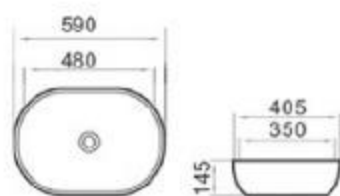

size: 420*420*165mm
above counter mounting

6020-E5

size: 420*420*165mm
above counter mounting

6020-E6

size: 420*420*165mm
above counter mounting

6026-E1

size: 465*465*155mm
above counter mounting

6026-E2

size: 465*465*155mm
above counter mounting

6143-E1

size: 500*365*130mm
above counter mounting

6069-E1

size: 480*370*130mm
above counter mounting

6069-E2

size: 480*370*130mm
above counter mounting

6069-E3

size: 480*370*130mm
above counter mounting

6068-E1

size: 480*370*130mm
above counter mounting

6068-E2

size: 480*370*130mm
above counter mounting

6068-E3

size: 480*370*130mm
above counter mounting

6068-E4

size: 480*370*130mm
above counter mounting

6120A-P1

size: 590*405*145mm
480*350*145mm
above counter mounting

6120A-E1

size: 590*405*145mm
480*350*145mm
above counter mounting

6120-E1

size: 590*405*145mm
480*350*145mm
above counter mounting