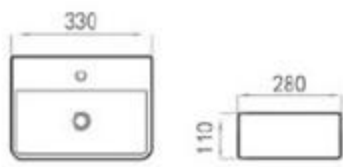

6074

size: 420*420*120mm
above counter mounting

6254-M1

size: 600*400*120mm
above counter mounting

6269-M1

size: 330*280*110mm
above counter mounting

6269-M2

size: 330*280*110mm
above counter mounting