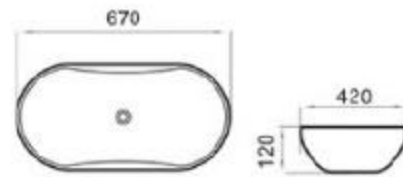

size: 670*420*120mm
above counter mounting

6244-M5

size: 670*420*120mm
above counter mounting

6244-M6

size: 670*420*120mm
above counter mounting

6244-M7

size: 670*420*120mm
above counter mounting

6244-M8