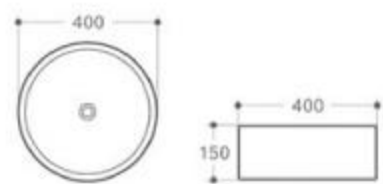

6042-2

size: 400*400*150mm
above counter mounting