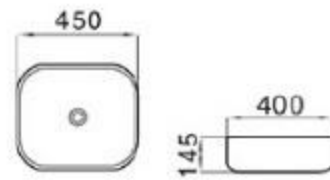

6137-M3

size: 430*430*120mm
above counter mounting

6137-M4

size: 430*430*120mm
above counter mounting

6132-M1

size: 450*400*145mm
above counter mounting

6132-M2

size: 450*400*145mm
above counter mounting