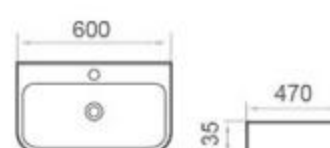

8142

size: 600*470*135mm
above counter mounting