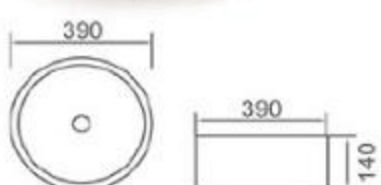

6151-B2

size: 390*390*140mm
above counter mounting