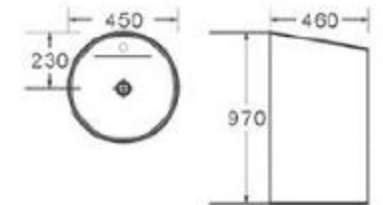

LT001-D1

size: 520*530*850mm
fixing to wall with back

LT001-D2

size: 520*530*850mm
fixing to wall with back

LT001-D3

size: 520*530*850mm
fixing to wall with back

LT018-D4

size: 450*460*970mm
fixing to wall with back