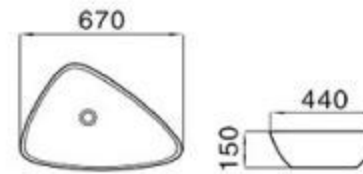

6119

size: 670*440*150mm
above counter mounting