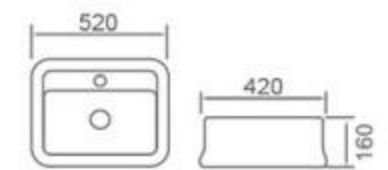

6253

size: 520*420*160mm
above counter mounting