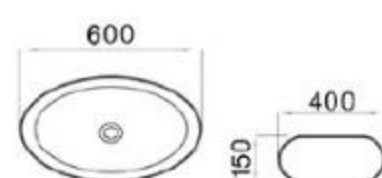

6121-M7

size: 600*400*150mm
above counter mounting

6121-M8

size: 600*400*150mm
above counter mounting

6121-M9

size: 600*400*150mm
above counter mounting

6121-M10

size: 600*400*150mm
above counter mounting