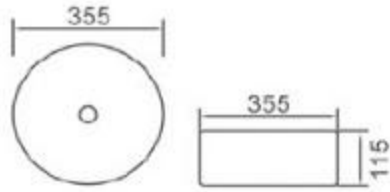

size: 355*355*115mm
above counter mounting

6258-E1

size: 360*360*120mm
above counter mounting

6235-E1

size: 360*360*180mm
above counter mounting

6261-E1

size: 430*430*170mm
above counter mounting

6202-A2

size: 355*355*115mm
above counter mounting

6202-A1

size: 355*355*115mm
above counter mounting

6202-A3

size: 355*355*115mm
above counter mounting

6202-A4

size: 355*355*115mm
above counter mounting

6202-A5