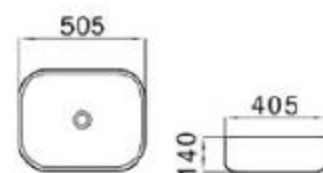

6128-M7

size: 505*405*140mm
above counter mounting