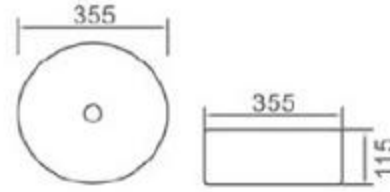

size: 355*355*115mm
above counter mounting

6258-E1

size: 360*360*120mm
above counter mounting

6235-E1

size: 360*360*180mm
above counter mounting

6261-E1

size: 430*430*170mm
above counter mounting

6202-A2

size: 355*355*115mm
above counter mounting

6202-A1

size: 355*355*115mm
above counter mounting

6202-A3

size: 355*355*115mm
above counter mounting

6202-A4

size: 355*355*115mm
above counter mounting

6202-A5