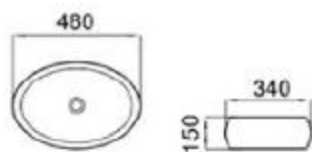

6121A-S1

size: 480*340*150mm
above counter mounting