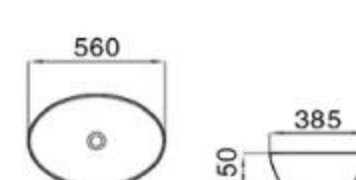

122

size: 465*465*150mm
above counter mounting

124

size: 530*410*160mm
above counter mounting

131

size: 570*450*160mm
above counter mounting

149A

size: 545*415*135mm
above counter mounting

**6131**

size: 455*325*135mm
above counter mounting

**6132**

size: 450*400*145mm
above counter mounting

**6133**

size: 540*420*145mm
above counter mounting

**6134**

size: 385*385*135mm
above counter mounting

**6135**

size: 415*415*125mm
above counter mounting

**6136**

size: 415*415*135mm
above counter mounting

MOPO[®] / Profession Series Display Art Basin

6137

size: 430*430*120mm
above counter mounting

6138

size: 450*450*140mm
above counter mounting

6139

size: 415*415*135mm
above counter mounting

6140

size: 560*385*150mm
above counter mounting

6141

size: 515*305*120mm
above counter mounting

6142