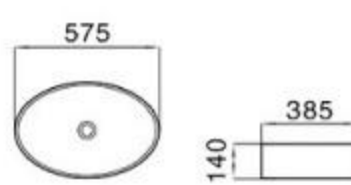

size: 490*370*130mm
above counter mounting

6143

size: 500*365*130mm
above counter mounting

6145

size: 605*355*115mm
above counter mounting

6146

size: 600*425*135mm
above counter mounting

6150

size: 600*410*150mm
above counter mounting

6151

size: 395*395*155mm
above counter mounting

6152

size: 450*460*140mm
above counter mounting

6153

size: 465*465*195mm
above counter mounting

6156

size: 410*410*145mm
above counter mounting

6157

size: 580*380*145mm
above counter mounting

6182

size: 400*400*140mm
above counter mounting

6183

size: 425*425*160mm
above counter mounting

6184

size: 575*385*140mm
above counter mounting

6185

size: 715*410*145mm
above counter mounting

6186

size: 440*440*140mm
above counter mounting

6187

size: 510*510*120mm
above counter mounting

6188