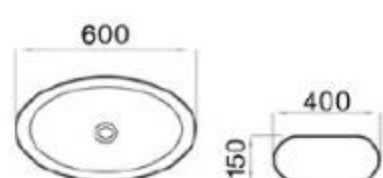

6121-M9

size: 600*400*150mm
above counter mounting