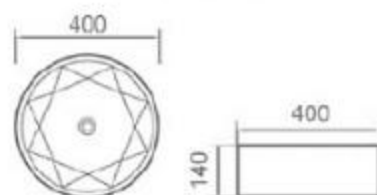

6182-E3

size: 400*400*140mm
above counter mounting