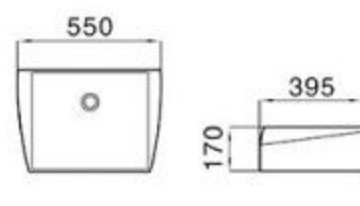

122

size: 465*465*150mm
above counter mounting

124

size: 530*410*160mm
above counter mounting

131

size: 570*450*160mm
above counter mounting

149A

size: 545*415*135mm
above counter mounting

151

size: 700*460*160mm
800*460*160mm
above counter mounting

MOPO®

152

size: 510*400*150mm
above counter mounting

153

size: 400*425*155mm
above counter mounting

154

size: 460*420*160mm
above counter mounting

502

size: 710*505*210mm
above counter mounting

6001

size: 500*500*170mm
above counter mounting

6003

size: 460*460*165mm
above counter mounting

6004

size: 550*395*170mm
above counter mounting

6004A

size: 550*450*175mm
above counter mounting

6004B

size: 550*395*170mm
above counter mounting

6006

size: 520*460*160mm
above counter mounting

6007A