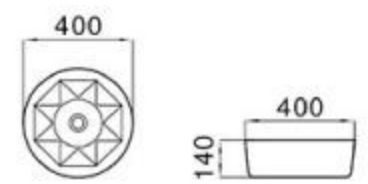

6182

size: 400*400*140mm
above counter mounting