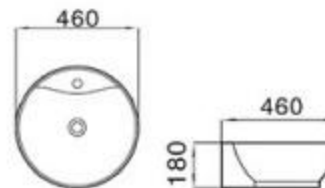

size: 440*440*180mm
above counter mounting

6024

size: 430*430*165mm
above counter mounting

6025

size: 590*380*190mm
above counter mounting

6026

size: 400*400*160mm
460*460*160mm
above counter mounting

6026B

size: 480*480*200mm
above counter mounting

6033

size: 535*440*170mm
above counter mounting

6034

size: 550*355*140mm
above counter mounting

6035

size: 540*340*140mm
above counter mounting

6036

size: 530*310*150mm
above counter mounting

6038

size: 440*440*140mm
above counter mounting

6038A

size: 430*435*160mm
above counter mounting

6039

size: 460*460*180mm
above counter mounting

6041

size: 500*430*200mm
above counter mounting

MOPO[®] / Profession Series Display Art Basin

6042

size: 400*400*150mm
above counter mounting

6048

size: 630*420*140mm
above counter mounting

6049A

size: 545*355*160mm
above counter mounting