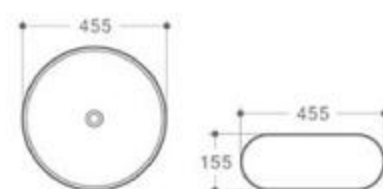

6188-3

size: 455*455*155mm
above counter mounting