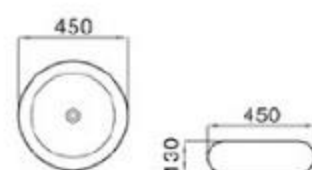

6061A-M5

size: 450*450*130mm
above counter mounting