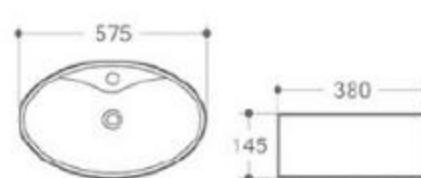

size: 480*370*130mm
above counter mounting

6120A-P1

size: 590*405*145mm
480*350*145mm
above counter mounting

6120A-E1

size: 590*405*145mm
480*350*145mm
above counter mounting

6120-E1

size: 590*405*145mm
480*350*145mm
above counter mounting

6120-E2

size: 590*405*145mm
480*350*145mm
above counter mounting

153-E1

size: 400*425*155mm
above counter mounting

6134-E1

size: 385*385*135mm
above counter mounting

6184-E1

size: 570*375*130mm
above counter mounting