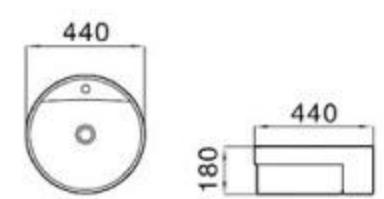

size: 460*420*160mm
above counter mounting

502

size: 710*505*210mm
above counter mounting

6001

size: 500*500*170mm
above counter mounting

6003

size: 460*460*165mm
above counter mounting

6004

size: 550*395*170mm
above counter mounting

6004A

size: 550*450*175mm
above counter mounting

6004B

size: 550*395*170mm
above counter mounting

6006

size: 520*460*160mm
above counter mounting

6007A

size: 420*420*180mm
above counter mounting

6020

size: 420*420*165mm
above counter mounting

6021

size: 420*420*170mm
above counter mounting

6022

size: 425*425*170mm
above counter mounting

6023

size: 440*440*180mm
above counter mounting

6024

size: 430*430*165mm
above counter mounting

6025

size: 590*380*190mm
above counter mounting

6026

size: 400*400*160mm
460*460*160mm
above counter mounting

6026B