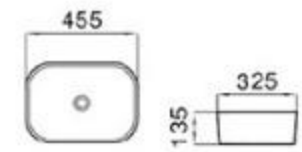

size: 500*390*130mm
above counter mounting

6134-P1

size: 385*385*135mm
above counter mounting

6127-E1

size: 500*390*130mm
above counter mounting

6127-E2

size: 500*390*130mm
above counter mounting

6127-E3

size: 500*390*130mm
above counter mounting

6127-E4

size: 500*390*130mm
above counter mounting

6128-L1

size: 505*405*140mm
above counter mounting

6131-L1

size: 455*325*135mm
above counter mounting

6129-P1

size: 425*425*145mm
above counter mounting

6131-P1

size: 455*325*135mm
above counter mounting

6134-L1

size: 385*385*135mm
above counter mounting

6134-D3

size: 385*385*135mm
above counter mounting

6134-D1