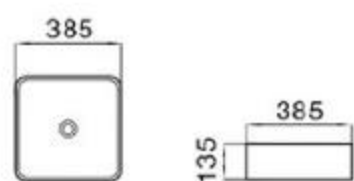

6134-M1

size: 385*385*135mm
above counter mounting