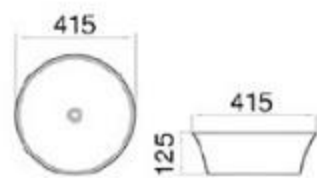

size: 605*355*115mm
above counter mounting

6145-M4

size: 605*355*115mm
above counter mounting

6135-M1

size: 415*415*125mm
above counter mounting

6135-M2

size: 415*415*125mm
above counter mounting

6135-M3