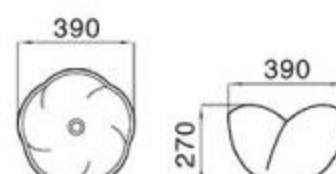

size: 460*420*160mm
above counter mounting

502

size: 710*505*210mm
above counter mounting

6001

size: 500*500*170mm
above counter mounting

6003

size: 460*460*165mm
above counter mounting

6004

size: 550*395*170mm
above counter mounting

6004A

size: 550*450*175mm
above counter mounting

6004B

size: 550*395*170mm
above counter mounting

6006

size: 520*460*160mm
above counter mounting

6007A

size: 390*390*270mm
above counter mounting

6009

size: 525*370*135mm
above counter mounting

This typical eastern ceramic basin shows the historical culture and spirit.

Have
many
fascinating
washing
basins

Have many fascinating washing basins