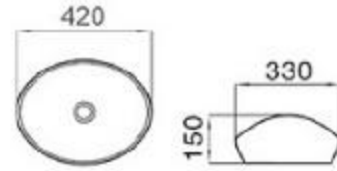

6062-M1

size: 420*330*150mm
above counter mounting