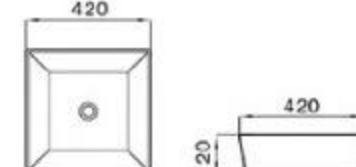

6074

size: 420*420*120mm
above counter mounting

6254-M1

size: 600*400*120mm
above counter mounting

6269-M1

size: 330*280*110mm
above counter mounting

6269-M2

size: 330*280*110mm
above counter mounting