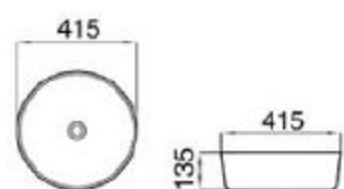

size: 415*415*125mm
above counter mounting

6135-M4

size: 415*415*125mm
above counter mounting

6136-M1

size: 415*415*135mm
above counter mounting

6136-M2

size: 415*415*135mm
above counter mounting

6136-M3