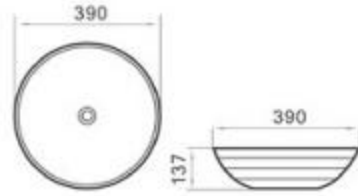

6134-2

size: 390*390*140mm
above counter mounting

6134-3

size: 390*390*140mm
above counter mounting

6134-4

size: 390*390*140mm
above counter mounting

6134-1

size: 390*390*140mm
above counter mounting