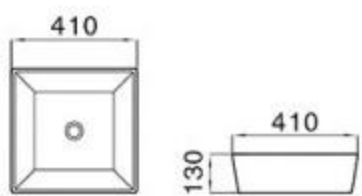

size: 550*395*170mm
above counter mounting

6004A

size: 550*450*175mm
above counter mounting

6004B

size: 550*395*170mm
above counter mounting

6006

size: 520*460*160mm
above counter mounting

6007A

size: 530*310*150mm
above counter mounting

6038

size: 440*440*140mm
above counter mounting

6038A

size: 430*435*160mm
above counter mounting

6039

size: 460*460*180mm
above counter mounting

6041

6065

size: 500*350*135mm
above counter mounting

6066

size: 480*370*130mm
above counter mounting

6067

size: 480*370*130mm
above counter mounting

6068

size: 480*370*130mm
above counter mounting

6069

size: 480*370*130mm
above counter mounting

6074

size: 410*410*130mm
above counter mounting

6074A

size: 440*440*110mm
above counter mounting

6075

size: 470*360*130mm
above counter mounting