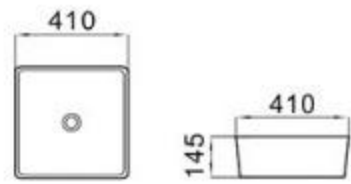

122

size: 465*465*150mm
above counter mounting

124

size: 530*410*160mm
above counter mounting

131

size: 570*450*160mm
above counter mounting

149A

size: 545*415*135mm
above counter mounting

151

size: 700*460*160mm
800*460*160mm
above counter mounting

MOPO®

152

size: 510*400*150mm
above counter mounting

153

size: 400*425*155mm
above counter mounting

154

size: 490*370*130mm
above counter mounting

6143

size: 500*365*130mm
above counter mounting

6145

size: 605*355*115mm
above counter mounting

6146

size: 600*425*135mm
above counter mounting

6150

size: 600*410*150mm
above counter mounting

6151

size: 395*395*155mm
above counter mounting

6152

size: 450*460*140mm
above counter mounting

6153

size: 465*465*195mm
above counter mounting

6156