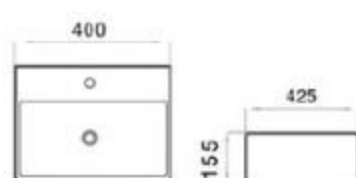

153-E1

size: 400*425*155mm
above counter mounting