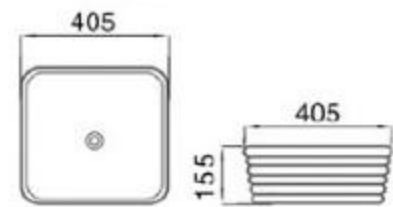

size: 385*385*135mm
above counter mounting

6134-D2

size: 385*385*135mm
above counter mounting

6134-E2

size: 385*385*135mm
above counter mounting

6134-D4

size: 385*385*135mm
above counter mounting

6137-L1

size: 430*430*120mm
above counter mounting

6137-E1

size: 430*430*120mm
above counter mounting

MOPO[®] / Profession Series Display Art Basin

6211-E2

size: 405*405*155mm
above counter mounting

6211-E1

size: 405*405*155mm
above counter mounting

6229-L2

size: 380*360*150mm
above counter mounting

6229-L1

size: 380*360*150mm
above counter mounting

8034-L1

size: 430*430*190mm
above counter mounting

8033-L1

size: 580*420*195mm
above counter mounting