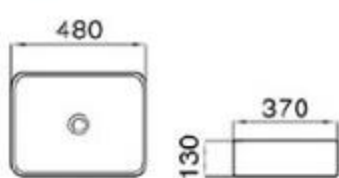

6069-M1

size: 480*370*130mm
above counter mounting