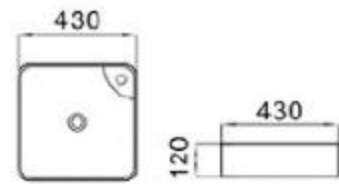

6121-M11

size: 600*400*150mm
above counter mounting

6121-M12

size: 600*400*150mm
above counter mounting

6137-M1

size: 430*430*120mm
above counter mounting

6137-M2

size: 430*430*120mm
above counter mounting