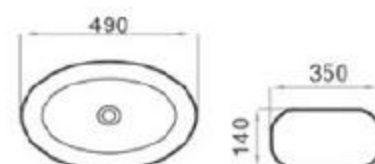

6121A-M4

size: 490*350*140mm
above counter mounting