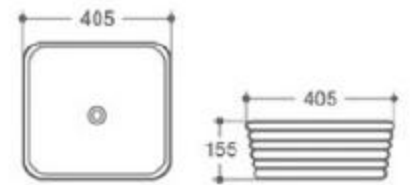

6211-M2

size: 405*405*155mm
above counter mounting