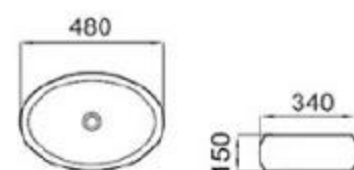

6121A-E1

size: 480*340*150mm
above counter mounting