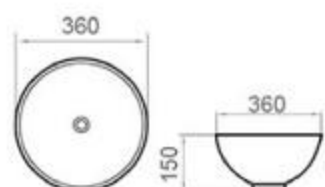

6251

size: 610*410*120mm
above counter mounting

6252

size: 520*420*160mm
above counter mounting

6253

size: 520*420*160mm
above counter mounting

MOPO[®] / Profession Series Display Art Basin

6227