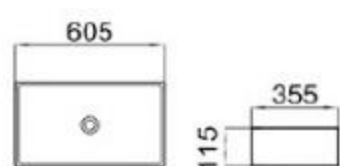

6145-M1

size: 605*355*115mm
above counter mounting