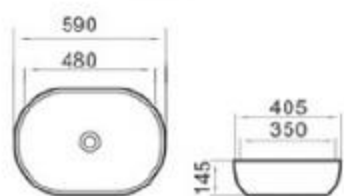

size: 420*420*165mm
above counter mounting

6020-E5

size: 420*420*165mm
above counter mounting

6020-E6

size: 420*420*165mm
above counter mounting

6026-E1

size: 465*465*155mm
above counter mounting

6026-E2

size: 465*465*155mm
above counter mounting

6143-E1

size: 500*365*130mm
above counter mounting

6069-E1

size: 480*370*130mm
above counter mounting

6069-E2

size: 480*370*130mm
above counter mounting

6069-E3

size: 480*370*130mm
above counter mounting

6068-E1

size: 480*370*130mm
above counter mounting

6068-E2

size: 480*370*130mm
above counter mounting

6068-E3

size: 480*370*130mm
above counter mounting

6068-E4

size: 480*370*130mm
above counter mounting

6120A-P1

size: 590*405*145mm
480*350*145mm
above counter mounting

6120A-E1

size: 590*405*145mm
480*350*145mm
above counter mounting

6120-E1

size: 590*405*145mm
480*350*145mm
above counter mounting