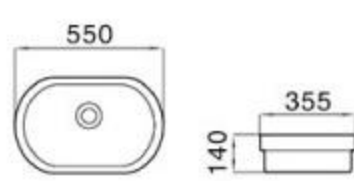

size: 550*395*170mm
above counter mounting

6004A

size: 550*450*175mm
above counter mounting

6004B

size: 550*395*170mm
above counter mounting

6006

size: 520*460*160mm
above counter mounting

6007A

size: 440*440*180mm
above counter mounting

6024

size: 430*430*165mm
above counter mounting

6025

size: 590*380*190mm
above counter mounting

6026

size: 400*400*160mm
460*460*160mm
above counter mounting

6026B

size: 460*460*160mm
above counter mounting

6027

size: 590*390*220mm
above counter mounting

6029

size: 430*430*150mm
above counter mounting

6031

size: 400*400*140mm
above counter mounting

6032

size: 480*480*200mm
above counter mounting

6033

size: 535*440*170mm
above counter mounting

6034

size: 550*355*140mm
above counter mounting

6035

size: 540*340*140mm
above counter mounting

6036