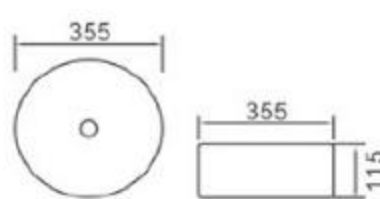

size: 400*400*140mm
above counter mounting

6182-E2

size: 400*400*140mm
above counter mounting

6182-E3

size: 400*400*140mm
above counter mounting

6202-A9

size: 355*355*115mm
above counter mounting

6201-F3

size: 430*430*145mm
above counter mounting

6201-F4

size: 430*430*145mm
above counter mounting

6201-F1

size: 430*430*145mm
above counter mounting

6201-F2

size: 430*430*145mm
above counter mounting

6202-B1

size: 355*355*115mm
above counter mounting

6258-E1

size: 360*360*120mm
above counter mounting

6235-E1

size: 360*360*180mm
above counter mounting

6261-E1

size: 430*430*170mm
above counter mounting

6202-A2