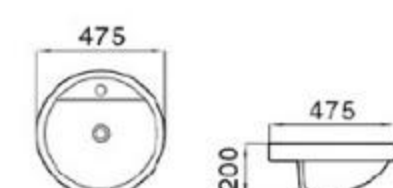

6229-L2

size: 380*360*150mm
above counter mounting

6229-L1

size: 380*360*150mm
above counter mounting

8034-L1

size: 430*430*190mm
above counter mounting

8033-L1

size: 580*420*195mm
above counter mounting

8014-E1

size: 600*400*185mm
above counter mounting

8014-E2

size: 600*400*185mm
above counter mounting

8003-E1

size: 455*455*200mm
above counter mounting

8009-E1

size: 475*475*200mm
above counter mounting