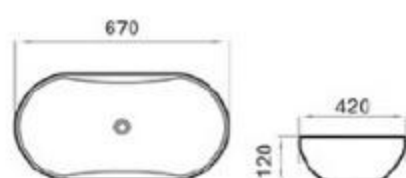

6244-M10

size: 670*420*120mm
above counter mounting