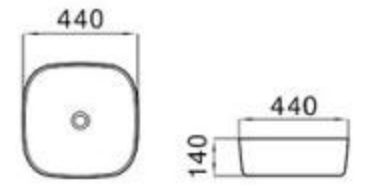

6186

size: 440*440*140mm
above counter mounting