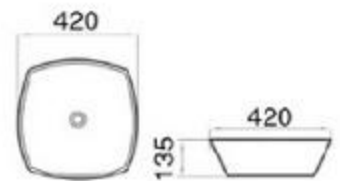

size: 440*440*140mm
above counter mounting

6268-M1

size: 420*420*135mm
above counter mounting

6268-M2

size: 420*420*135mm
above counter mounting

MOPO[®] / Profession Series Display Art Basin

6036-M1

size: 530*310*150mm
above counter mounting