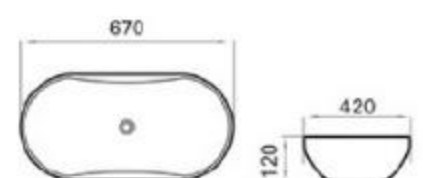

size: 670*420*120mm
above counter mounting

6244-M9

size: 670*420*120mm
above counter mounting

6244-M10

size: 670*420*120mm
above counter mounting

6244-M11

size: 670*420*120mm
above counter mounting

6244-M12