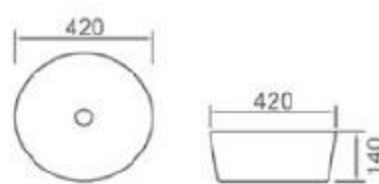

6136-A3

size: 420*420*140mm
above counter mounting