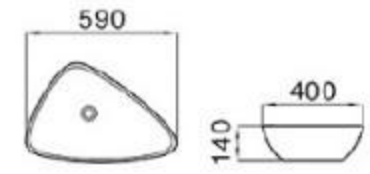

6117-M1

size: 590*400*140mm
above counter mounting