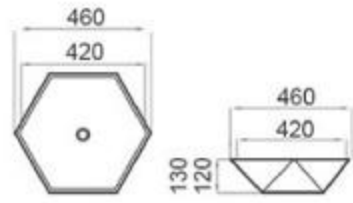

6225

size: 355*355*120mm
above counter mounting

6233

size: 360*360*130mm
above counter mounting

6242

size: 640*420*130mm
570*370*120mm
above counter mounting

6243

size: 420*420*120mm
460*460*130mm
above counter mounting