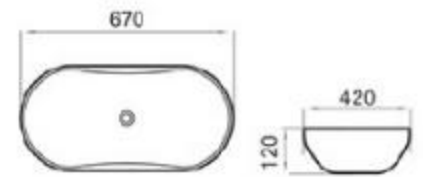

MOPO[®] / Profession Series Display Pedestal Basin

6244-M1

size: 670*420*120mm
above counter mounting

6244-M2

size: 670*420*120mm
above counter mounting

6244-M3

size: 670*420*120mm
above counter mounting

6244-M4