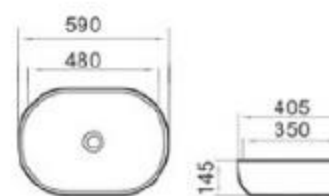

size: 480*370*130mm
above counter mounting

6068-E1

size: 480*370*130mm
above counter mounting

6068-E2

size: 480*370*130mm
above counter mounting

6068-E3

size: 480*370*130mm
above counter mounting

6068-E4

size: 480*370*130mm
above counter mounting

6120A-P1

size: 590*405*145mm
480*350*145mm
above counter mounting

6120A-E1

size: 590*405*145mm
480*350*145mm
above counter mounting

6120-E1

size: 590*405*145mm
480*350*145mm
above counter mounting

6120-E2

size: 590*405*145mm
480*350*145mm
above counter mounting

153-E1

size: 400*425*155mm
above counter mounting

6134-E1

size: 385*385*135mm
above counter mounting

6184-E1

size: 570*375*130mm
above counter mounting