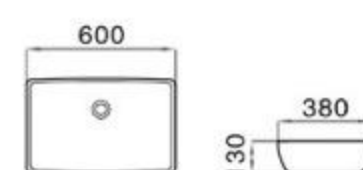

6115

size: 600*380*130mm
above counter mounting