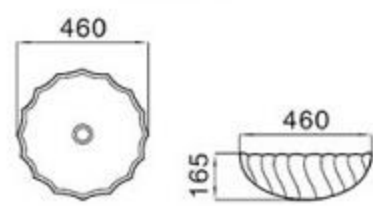

122

size: 465*465*150mm
above counter mounting

124

size: 530*410*160mm
above counter mounting

131

size: 570*450*160mm
above counter mounting

149A

size: 545*415*135mm
above counter mounting

151

size: 700*460*160mm
800*460*160mm
above counter mounting

MOPO®

152

size: 510*400*150mm
above counter mounting

153

size: 400*425*155mm
above counter mounting

154

size: 460*420*160mm
above counter mounting

502

size: 710*505*210mm
above counter mounting

6001

size: 500*500*170mm
above counter mounting

6003

size: 460*460*165mm
above counter mounting

6004

size: 550*395*170mm
above counter mounting

6004A

size: 550*450*175mm
above counter mounting

6004B

size: 550*395*170mm
above counter mounting

6006

size: 520*460*160mm
above counter mounting

6007A