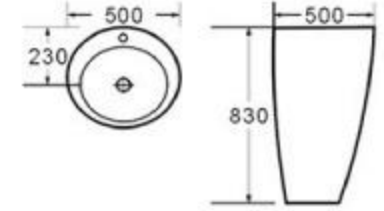

MOPO® / Profession Series Display Pedestal Basin

LT002-C1

size: 500*500*830mm
fixing to wall with back

LT002-C2

size: 500*500*830mm
fixing to wall with back

LT002 C3

size: 500*500*830mm
fixing to wall with back

LT002-C4

size: 500*500*830mm
fixing to wall with back