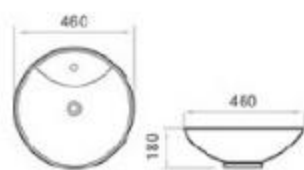

6211-M1

size: 405*405*155mm
above counter mounting

6211-M2

size: 405*405*155mm
above counter mounting

6267-M1

size: 560*390*120mm
above counter mounting

6039-M1

size: 460*460*180mm
above counter mounting