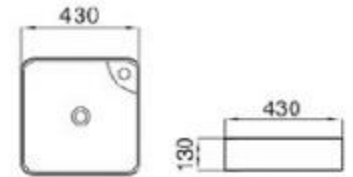

6137-M5

size: 430*430*130mm
above counter mounting