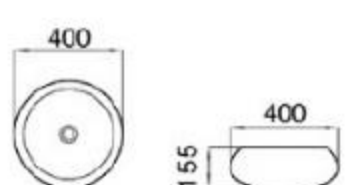

6151-E1

size: 400*400*155mm
above counter mounting