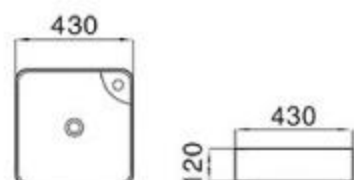

MOPO® / Profession Series Display Art Basin

6137

size: 430*430*120mm
above counter mounting