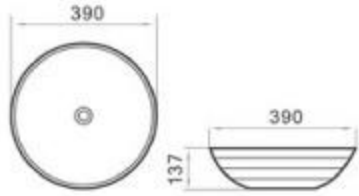

6134-2

size: 390*390*140mm
above counter mounting

6134-3

size: 390*390*140mm
above counter mounting

6134-4

size: 390*390*140mm
above counter mounting

6134-1

size: 390*390*140mm
above counter mounting