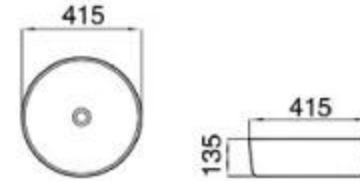

122

size: 465*465*150mm
above counter mounting

124

size: 530*410*160mm
above counter mounting

131

size: 570*450*160mm
above counter mounting

149A

size: 545*415*135mm
above counter mounting

**6131**

size: 455*325*135mm
above counter mounting

**6132**

size: 450*400*145mm
above counter mounting

**6133**

size: 540*420*145mm
above counter mounting

**6134**

size: 385*385*135mm
above counter mounting

**6135**

size: 415*415*125mm
above counter mounting

**6136**

size: 415*415*135mm
above counter mounting

MOPO[®] / Profession Series Display Art Basin

6137

size: 430*430*120mm
above counter mounting

6138