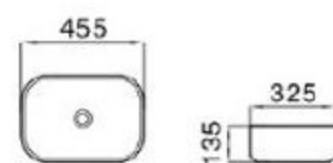

6135-M6

size: 415*415*125mm
above counter mounting

MOPO[®] / Profession Series Display Art Basin

6131-M1

size: 455*325*135mm
above counter mounting

6131-M2

size: 455*325*135mm
above counter mounting

6131-M3