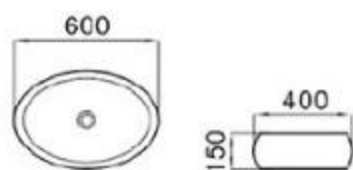

6084-E1

size: 575*380*145mm
above counter mounting

MOPO[®] / Profession Series Display Art Basin

6121-E1

size: 600*400*150mm
above counter mounting

6121-E2

size: 600*400*150mm
above counter mounting

6121-E3