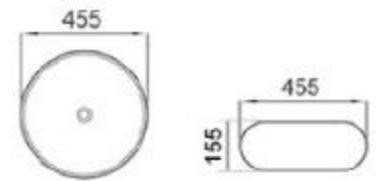

PZ-531-B2

size: 395*395*155mm
above counter mounting

PZ-532-B1

size: 395*395*155mm
above counter mounting

6161-E3

size: 395*395*155mm
above counter mounting

6226-E1

size: 360*360*150mm
above counter mounting

6138-E1

size: 450*450*140mm
above counter mounting

6138-L1

size: 450*450*140mm
above counter mounting

6188-D1

size: 455*455*155mm
above counter mounting

6188-D2

size: 455*455*155mm
above counter mounting

6150-E1

size: 600*410*150mm
above counter mounting

6150-E2

size: 600*410*150mm
above counter mounting

6204-D1

size: 440*440*130mm
above counter mounting

6205-D1

size: 560*380*130mm
above counter mounting