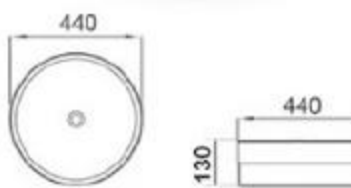

6204-D1

size: 440*440*130mm
above counter mounting