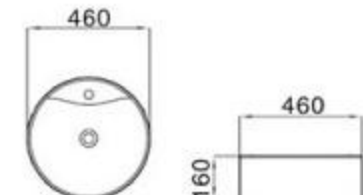

size: 550*395*170mm
above counter mounting

6004A

size: 550*450*175mm
above counter mounting

6004B

size: 550*395*170mm
above counter mounting

6006

size: 520*460*160mm
above counter mounting

6007A

size: 420*420*180mm
above counter mounting

6020

size: 420*420*165mm
above counter mounting

6021

size: 420*420*170mm
above counter mounting

6022

size: 425*425*170mm
above counter mounting

6023

size: 440*440*180mm
above counter mounting

6024

size: 430*430*165mm
above counter mounting

6025

size: 590*380*190mm
above counter mounting

6026

size: 400*400*160mm
460*460*160mm
above counter mounting

6026B

size: 460*460*160mm
above counter mounting

6027

size: 590*390*220mm
above counter mounting

6029

size: 430*430*150mm
above counter mounting

6031

size: 400*400*140mm
above counter mounting

6032