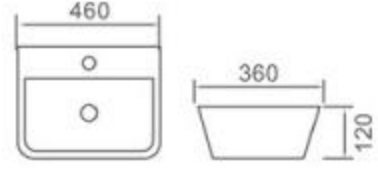

6245

size: 460*360*120mm
above counter mounting