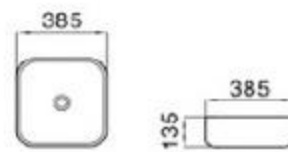

size: 425*425*145mm
above counter mounting

6131-P1

size: 455*325*135mm
above counter mounting

6134-L1

size: 385*385*135mm
above counter mounting

6134-D3

size: 385*385*135mm
above counter mounting

6134-D1

size: 385*385*135mm
above counter mounting

6134-D2

size: 385*385*135mm
above counter mounting

6134-E2

size: 385*385*135mm
above counter mounting

6134-D4

size: 385*385*135mm
above counter mounting

6137-L1