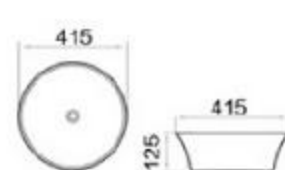

6061A-M3

size: 450*450*130mm
above counter mounting

6061A-M4

size: 450*450*130mm
above counter mounting

6061A-M5

size: 450*450*130mm
above counter mounting

6135-M5

size: 415*415*125mm
above counter mounting