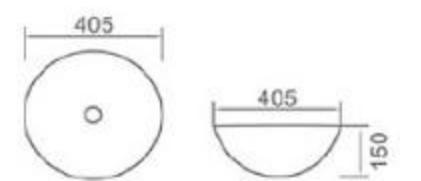

size: 405*405*150mm
above counter mounting

6203-B2

size: 405*405*150mm
above counter mounting

6203-E1

size: 405*405*150mm
above counter mounting

6203-B3

size: 405*405*150mm
above counter mounting

MOPO[®] / Profession Series Display Art Basin