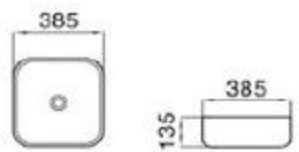

size: 500*390*130mm
above counter mounting

6134-P1

size: 385*385*135mm
above counter mounting

6127-E1

size: 500*390*130mm
above counter mounting

6127-E2

size: 500*390*130mm
above counter mounting

6127-E3

size: 500*390*130mm
above counter mounting

6127-E4

size: 500*390*130mm
above counter mounting

6128-L1

size: 505*405*140mm
above counter mounting

6131-L1

size: 455*325*135mm
above counter mounting

6129-P1

size: 425*425*145mm
above counter mounting

6131-P1

size: 455*325*135mm
above counter mounting

6134-L1

size: 385*385*135mm
above counter mounting

6134-D3

size: 385*385*135mm
above counter mounting

6134-D1