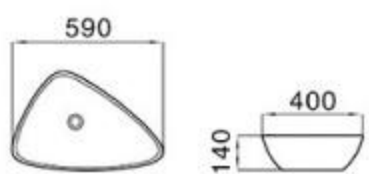

size: 450*450*120mm
above counter mounting

6115

size: 600*380*130mm
above counter mounting

6115A

size: 700*380*130mm
above counter mounting

6117

size: 590*400*140mm
above counter mounting

6117A