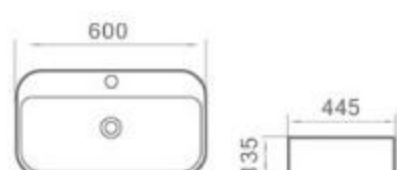

8044

size: 400*400*180mm
above counter mounting

8045

size: 380*380*150mm
above counter mounting

8148

size: 650*380*120mm
above counter mounting

8140

size: 600*350*135mm
above counter mounting