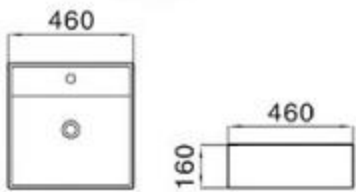

	Shangri-La	
Westin	case	Hilton
Four Points	Kempinski	

MOPO[®] / Profession Series Display Art Basin

104

size: 430*450*130mm
above counter mounting

106

size: 560*460*150mm
above counter mounting

108

size: 525*415*145mm
above counter mounting

110

size: 520*430*150mm
above counter mounting

111

size: 460*460*160mm
above counter mounting

113

size: 565*455*155mm
above counter mounting

115

size: 410*410*150mm
above counter mounting

122

size: 465*465*150mm
above counter mounting

124

size: 530*410*160mm
above counter mounting

131

size: 570*450*160mm
above counter mounting

149A

size: 545*415*135mm
above counter mounting

size: 550*395*170mm
above counter mounting

6004A

size: 550*450*175mm
above counter mounting

6004B

size: 550*395*170mm
above counter mounting

6006

size: 520*460*160mm
above counter mounting

6007A