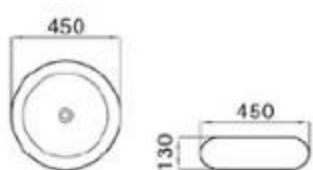

6061A-M4

size: 450*450*130mm
above counter mounting