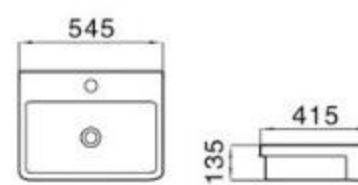

110

size: 520*430*150mm
above counter mounting

111

size: 460*460*160mm
above counter mounting

113

size: 565*455*155mm
above counter mounting

115

size: 410*410*150mm
above counter mounting

122

size: 465*465*150mm
above counter mounting

124

size: 530*410*160mm
above counter mounting

131

size: 570*450*160mm
above counter mounting

149A

size: 545*415*135mm
above counter mounting

151

size: 700*460*160mm
800*460*160mm
above counter mounting

MOPO®

152

size: 510*400*150mm
above counter mounting

153

size: 400*425*155mm
above counter mounting

154

size: 460*420*160mm
above counter mounting

502

size: 710*505*210mm
above counter mounting

6001

size: 500*500*170mm
above counter mounting

6003

size: 460*460*165mm
above counter mounting

6004