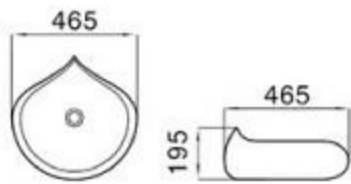

122

size: 465*465*150mm
above counter mounting

124

size: 530*410*160mm
above counter mounting

131

size: 570*450*160mm
above counter mounting

149A

size: 545*415*135mm
above counter mounting

151

size: 700*460*160mm
800*460*160mm
above counter mounting

MOPO®

152

size: 510*400*150mm
above counter mounting

153

size: 400*425*155mm
above counter mounting

154

size: 490*370*130mm
above counter mounting

6143

size: 500*365*130mm
above counter mounting

6145

size: 605*355*115mm
above counter mounting

6146

size: 600*425*135mm
above counter mounting

6150

size: 600*410*150mm
above counter mounting

6151

size: 395*395*155mm
above counter mounting

6152

size: 450*460*140mm
above counter mounting

6153

size: 465*465*195mm
above counter mounting

6156