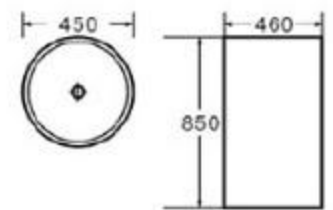

LT023-M1

size: 450*460*850mm
fixing to wall with back

LT023-M2

size: 450*460*850mm
fixing to wall with back

LT023-M3

size: 450*460*850mm
fixing to wall with back

LT023-M4

size: 450*460*850mm
fixing to wall with back