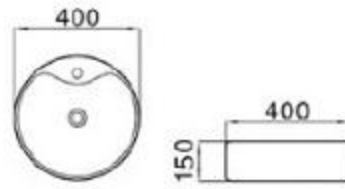

6026A-M2

size: 400*400*150mm
above counter mounting