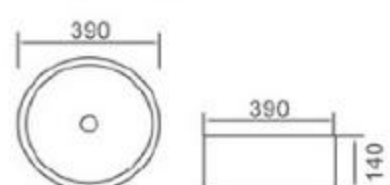

6136-A1

size: 420*420*140mm
above counter mounting

6136-A2

size: 420*420*140mm
above counter mounting

6136-A3

size: 420*420*140mm
above counter mounting

6136-E2

size: 420*420*130mm
above counter mounting