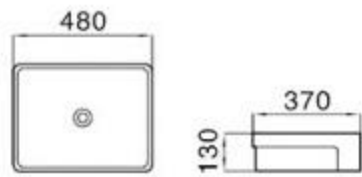

6066

size: 480*370*130mm
above counter mounting