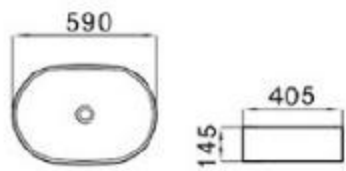

6036-M2

size: 530*310*150mm
above counter mounting

6119-M1

size: 670*440*150mm
above counter mounting

6117-M1

size: 590*400*140mm
above counter mounting

6120-M1

size: 590*405*145mm
above counter mounting