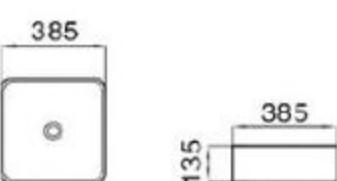

size: 455*325*135mm
above counter mounting

6131-M4

size: 455*325*135mm
above counter mounting

6134-M1

size: 385*385*135mm
above counter mounting

6134-M2

size: 385*385*135mm
above counter mounting

6134-M3