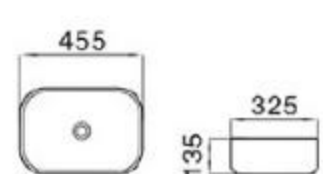

6131-M1

size: 455*325*135mm
above counter mounting