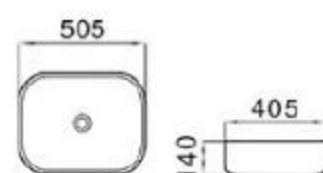

6128-M3

size: 505*405*140mm
above counter mounting