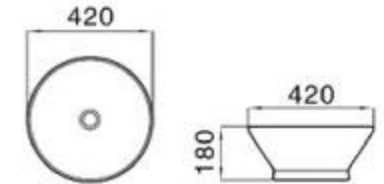

size: 550*395*170mm
above counter mounting

6004A

size: 550*450*175mm
above counter mounting

6004B

size: 550*395*170mm
above counter mounting

6006

size: 520*460*160mm
above counter mounting

6007A

size: 390*390*270mm
above counter mounting

6009

size: 525*370*135mm
above counter mounting

This typical eastern ceramic basin shows the historical culture and spirit.

Have
many
fascinating
washing
basins

Have many fascinating washing basins

MOPO[®] / Profession Series Display Art Basin

6011

size: 410*410*180mm
above counter mounting

6012

size: 420*450*150mm
above counter mounting

6018

size: 400*400*160mm
above counter mounting

6019

size: 420*420*180mm
above counter mounting

6020

size: 420*420*165mm
above counter mounting

6021

size: 420*420*170mm
above counter mounting

6022

size: 425*425*170mm
above counter mounting

6023