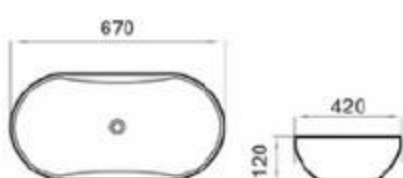

6244-M9

size: 670*420*120mm
above counter mounting