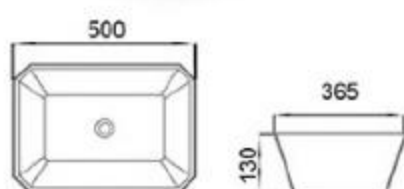

MOPO[®] / Profession Series Display Art Basin

6020-E1

size: 420*420*165mm
above counter mounting

6020-E2

size: 420*420*165mm
above counter mounting

6020-E3

size: 420*420*165mm
above counter mounting

6020-E4

size: 420*420*165mm
above counter mounting

6020-E5

size: 420*420*165mm
above counter mounting

6020-E6

size: 420*420*165mm
above counter mounting

6026-E1

size: 465*465*155mm
above counter mounting

6026-E2

size: 465*465*155mm
above counter mounting

6143-E1

size: 500*365*130mm
above counter mounting

6069-E1

size: 480*370*130mm
above counter mounting

6069-E2

size: 480*370*130mm
above counter mounting

6069-E3