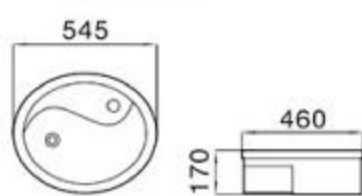

6065

size: 500*350*135mm
above counter mounting

6066

size: 480*370*130mm
above counter mounting

6067

size: 480*370*130mm
above counter mounting

6068

size: 480*370*130mm
above counter mounting

6069

size: 480*370*130mm
above counter mounting

6074

size: 410*410*130mm
above counter mounting

6074A

size: 440*440*110mm
above counter mounting

6075

size: 470*360*130mm
above counter mounting

6084

size: 575*385*140mm
above counter mounting

6101B

size: 545*460*170mm
above counter mounting

6102

size: 435*435*135mm
above counter mounting

6106

size: 460*460*150mm
above counter mounting