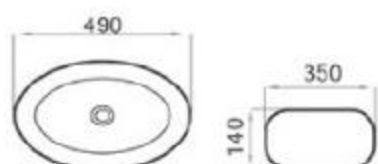

6121A-M1

size: 490*350*140mm
above counter mounting