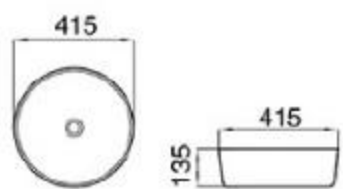

6136-M1

size: 415*415*135mm
above counter mounting