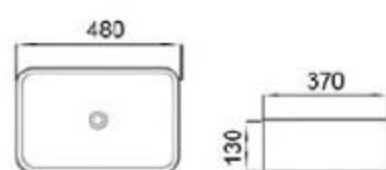

6069-E1

size: 480*370*130mm
above counter mounting