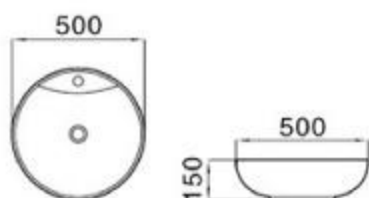

6084

size: 575*385*140mm
above counter mounting

6101B

size: 545*460*170mm
above counter mounting

6102

size: 435*435*135mm
above counter mounting

6106

size: 460*460*150mm
above counter mounting

6107B

size: 600*400*130mm
above counter mounting

MOPO[®] / Profession Series Display Art Basin

6111

size: 500*500*165mm
above counter mounting

6112

size: 500*500*150mm
above counter mounting

6112B