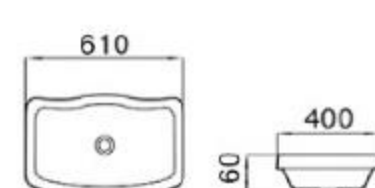

8030-E1

size: 610*400*160mm
above counter mounting