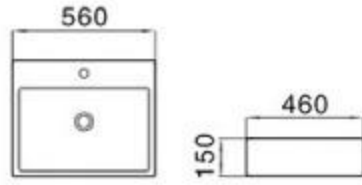

	Shangri-La	
Westin	case	Hilton
Four Points	Kempinski	

MOPO[®] / Profession Series Display Art Basin

104

size: 430*450*130mm
above counter mounting

106

size: 560*460*150mm
above counter mounting

108

size: 525*415*145mm
above counter mounting

110

size: 520*430*150mm
above counter mounting

111

size: 460*460*160mm
above counter mounting

113

size: 565*455*155mm
above counter mounting

115

size: 410*410*150mm
above counter mounting

122

size: 465*465*150mm
above counter mounting

124

size: 530*410*160mm
above counter mounting

131

size: 570*450*160mm
above counter mounting

149A

size: 545*415*135mm
above counter mounting

size: 460*420*160mm
above counter mounting

502

size: 710*505*210mm
above counter mounting

6001

size: 500*500*170mm
above counter mounting

6003

size: 460*460*165mm
above counter mounting

6004