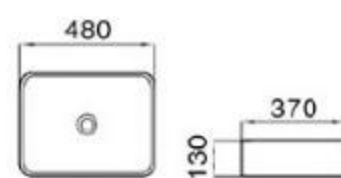

6132-M3

size: 450*400*145mm
above counter mounting

6132-M4

size: 450*400*145mm
above counter mounting

6069-M1

size: 480*370*130mm
above counter mounting

6069-M2

size: 480*370*130mm
above counter mounting