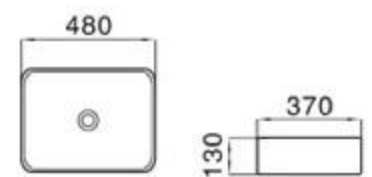

122

size: 465*465*150mm
above counter mounting

124

size: 530*410*160mm
above counter mounting

131

size: 570*450*160mm
above counter mounting

149A

size: 545*415*135mm
above counter mounting

size: 460*420*160mm
above counter mounting

502

size: 710*505*210mm
above counter mounting

6001

size: 500*500*170mm
above counter mounting

6003

size: 460*460*165mm
above counter mounting

6004

6065

size: 500*350*135mm
above counter mounting

6066

size: 480*370*130mm
above counter mounting

6067

size: 480*370*130mm
above counter mounting

6068

size: 480*370*130mm
above counter mounting

6069

size: 480*370*130mm
above counter mounting

6074

size: 410*410*130mm
above counter mounting

6074A

size: 440*440*110mm
above counter mounting

6075

size: 470*360*130mm
above counter mounting