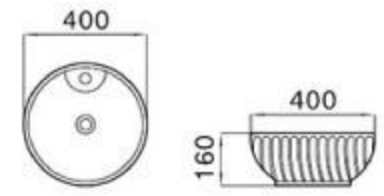

size: 530*310*150mm
above counter mounting

6038

size: 440*440*140mm
above counter mounting

6038A

size: 430*435*160mm
above counter mounting

6039

size: 460*460*180mm
above counter mounting

6041

size: 500*430*200mm
above counter mounting

MOPO[®] / Profession Series Display Art Basin

6042

size: 400*400*150mm
above counter mounting

6048

size: 630*420*140mm
above counter mounting

6049A

size: 545*355*160mm
above counter mounting

6050

size: 450*375*180mm
above counter mounting

6051

size: 500*380*160mm
above counter mounting

6052

size: 480*330*140mm
above counter mounting

6053

size: 600*400*140mm
above counter mounting