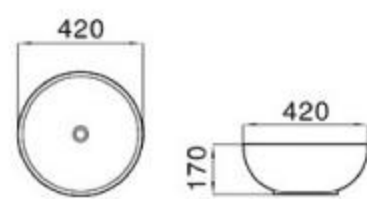

6021

size: 420*420*170mm
above counter mounting