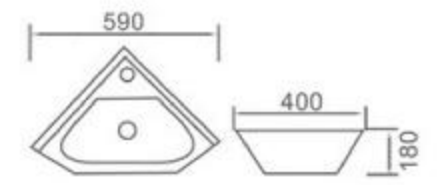

6246

size: 590*400*180mm
above counter mounting