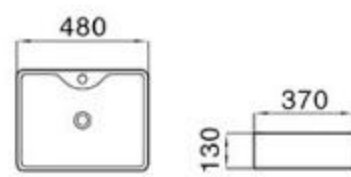

122

size: 465*465*150mm
above counter mounting

124

size: 530*410*160mm
above counter mounting

131

size: 570*450*160mm
above counter mounting

149A

size: 545*415*135mm
above counter mounting

6065

size: 500*350*135mm
above counter mounting

6066

size: 480*370*130mm
above counter mounting

6067

size: 480*370*130mm
above counter mounting

6068

size: 480*370*130mm
above counter mounting

6069

size: 480*370*130mm
above counter mounting

6074

size: 410*410*130mm
above counter mounting

6074A

size: 440*440*110mm
above counter mounting

6075

size: 470*360*130mm
above counter mounting