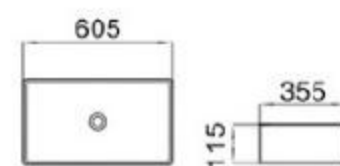

size: 385*385*135mm
above counter mounting

6134-M4

size: 385*385*135mm
above counter mounting

6145-M1

size: 605*355*115mm
above counter mounting

6145-M2

size: 605*355*115mm
above counter mounting

6145-M3