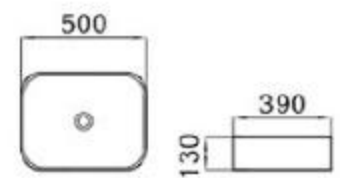

6127-M4

size: 500*390*130mm
above counter mounting