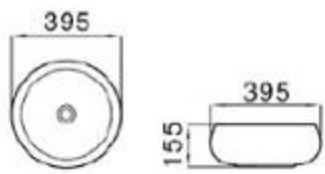

6136-A1

size: 420*420*140mm
above counter mounting

6136-A2

size: 420*420*140mm
above counter mounting

6136-A3

size: 420*420*140mm
above counter mounting

6136-E2

size: 420*420*130mm
above counter mounting

6151-B1

size: 390*390*140mm
above counter mounting

6151-B2

size: 390*390*140mm
above counter mounting

6151-E1

size: 400*400*155mm
above counter mounting

6151-E2

size: 395*395*155mm
above counter mounting

PZ-531-B2

size: 395*395*155mm
above counter mounting

PZ-532-B1

size: 395*395*155mm
above counter mounting

6161-E3

size: 395*395*155mm
above counter mounting

6226-E1

size: 360*360*150mm
above counter mounting