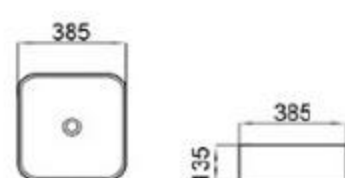

size: 480*370*130mm
above counter mounting

6068-E1

size: 480*370*130mm
above counter mounting

6068-E2

size: 480*370*130mm
above counter mounting

6068-E3

size: 480*370*130mm
above counter mounting

6068-E4

size: 480*370*130mm
above counter mounting

6120A-P1

size: 590*405*145mm
480*350*145mm
above counter mounting

6120A-E1

size: 590*405*145mm
480*350*145mm
above counter mounting

6120-E1

size: 590*405*145mm
480*350*145mm
above counter mounting

6120-E2

size: 590*405*145mm
480*350*145mm
above counter mounting

153-E1

size: 400*425*155mm
above counter mounting

6134-E1

size: 385*385*135mm
above counter mounting

6184-E1

size: 570*375*130mm
above counter mounting