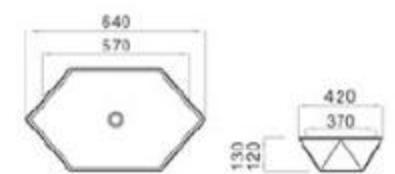

size: 670*420*120mm
above counter mounting

6242-M1

size: 570*370*120mm
640*420*130mm
above counter mounting

6242-M2

size: 570*370*120mm
640*420*130mm
above counter mounting

6242-M3

size: 570*370*120mm
640*420*130mm
above counter mounting