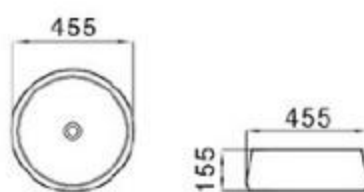

6188-M2

size: 455*455*155mm
above counter mounting