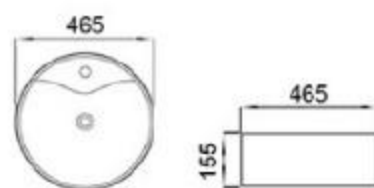

6150-E1

size: 600*410*150mm
above counter mounting

6150-E2

size: 600*410*150mm
above counter mounting

6204-D1

size: 440*440*130mm
above counter mounting

6205-D1

size: 560*380*130mm
above counter mounting

MOPO[®] / Profession Series Display Art Basin

6020-E1

size: 420*420*165mm
above counter mounting

6020-E2

size: 420*420*165mm
above counter mounting

6020-E3

size: 420*420*165mm
above counter mounting

6020-E4

size: 420*420*165mm
above counter mounting

6020-E5

size: 420*420*165mm
above counter mounting

6020-E6

size: 420*420*165mm
above counter mounting

6026-E1

size: 465*465*155mm
above counter mounting

6026-E2

size: 465*465*155mm
above counter mounting

6143-E1

size: 500*365*130mm
above counter mounting

6069-E1

size: 480*370*130mm
above counter mounting

6069-E2

size: 480*370*130mm
above counter mounting

6069-E3