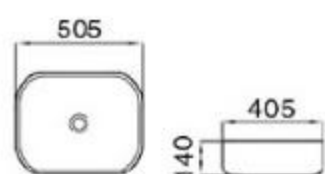

size: 505*405*140mm
above counter mounting

6128-M7

size: 505*405*140mm
above counter mounting

6128A-M8

size: 505*405*140mm
above counter mounting

6128-M9

size: 505*405*140mm
above counter mounting

6128-M10