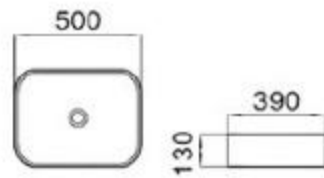

6130-M2

size: 500*405*105mm
above counter mounting

6130-M3

size: 500*405*105mm
above counter mounting

6130-M4

size: 500*405*105mm
above counter mounting

6127-M1

size: 500*390*130mm
above counter mounting