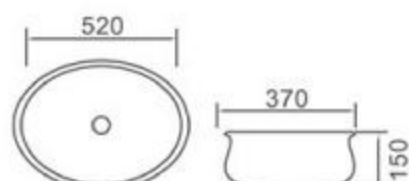

6254

size: 520*370*150mm
above counter mounting