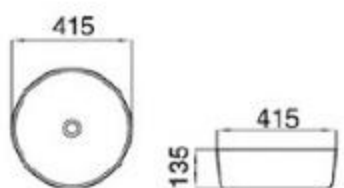

size: 415*415*135mm
above counter mounting

6136-M4

size: 415*415*135mm
above counter mounting

6136-M5

size: 415*415*135mm
above counter mounting

6136-M6

size: 415*415*135mm
above counter mounting

6136-M7