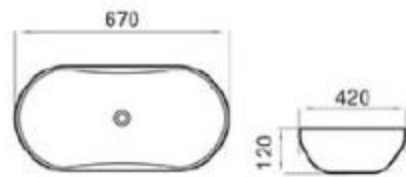

6244-M2

size: 670*420*120mm
above counter mounting