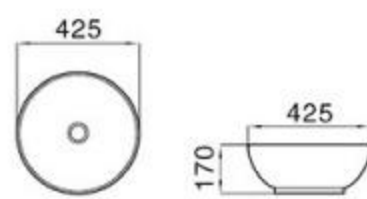

size: 550*395*170mm
above counter mounting

6004A

size: 550*450*175mm
above counter mounting

6004B

size: 550*395*170mm
above counter mounting

6006

size: 520*460*160mm
above counter mounting

6007A

MOPO[®] / Profession Series Display Art Basin

6011

size: 410*410*180mm
above counter mounting

6012

size: 420*450*150mm
above counter mounting

6018

size: 400*400*160mm
above counter mounting

6019

size: 420*420*180mm
above counter mounting

6020

size: 420*420*165mm
above counter mounting

6021

size: 420*420*170mm
above counter mounting

6022

size: 425*425*170mm
above counter mounting

6023

size: 440*440*180mm
above counter mounting

6024

size: 430*430*165mm
above counter mounting

6025

size: 590*380*190mm
above counter mounting

6026

size: 400*400*160mm
460*460*160mm
above counter mounting

6026B