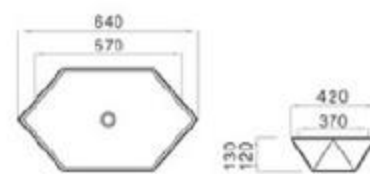

size: 670*420*120mm
above counter mounting

6242-M1

size: 570*370*120mm
640*420*130mm
above counter mounting

6242-M2

size: 570*370*120mm
640*420*130mm
above counter mounting

6242-M3

size: 570*370*120mm
640*420*130mm
above counter mounting