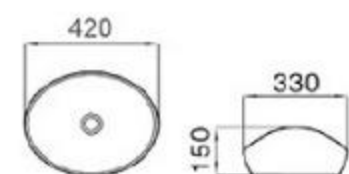

6062-M6

size: 420*330*150mm
above counter mounting