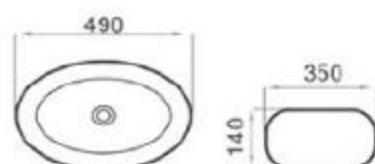

6264-M3

size: 540*430*100mm
above counter mounting

6264-M4

size: 540*430*100mm
above counter mounting

6121A-M1

size: 490*350*140mm
above counter mounting

6121A-M2

size: 490*350*140mm
above counter mounting