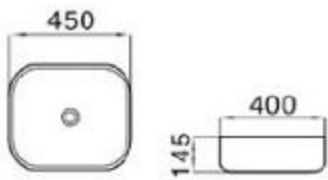

6132-M1

size: 450*400*145mm
above counter mounting