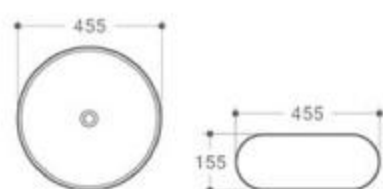

6188-2

size: 455*455*155mm
above counter mounting