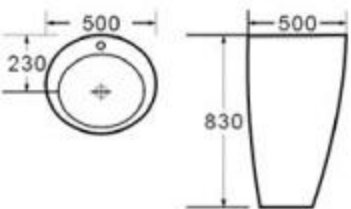

LT002-C5

size: 500*500*830mm
fixing to wall with back

LT002-C6

size: 500*500*830mm
fixing to wall with back

LT003A

size: 460*460*850mm
fixing to wall with back

LT003B

size: 460*460*850mm
fixing to wall with back