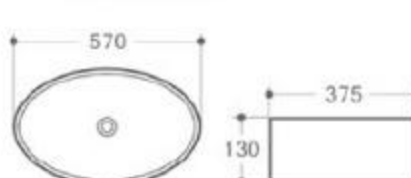

size: 480*370*130mm
above counter mounting

6120A-P1

size: 590*405*145mm
480*350*145mm
above counter mounting

6120A-E1

size: 590*405*145mm
480*350*145mm
above counter mounting

6120-E1

size: 590*405*145mm
480*350*145mm
above counter mounting

6120-E2

size: 590*405*145mm
480*350*145mm
above counter mounting

153-E1

size: 400*425*155mm
above counter mounting

6134-E1

size: 385*385*135mm
above counter mounting

6184-E1

size: 570*375*130mm
above counter mounting