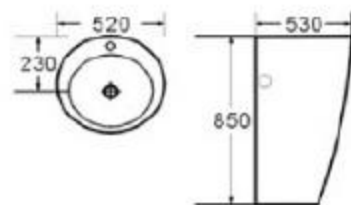

LT001-D1

size: 520*530*850mm
fixing to wall with back

LT001-D2

size: 520*530*850mm
fixing to wall with back

LT001-D3

size: 520*530*850mm
fixing to wall with back

LT018-D4

size: 450*460*970mm
fixing to wall with back