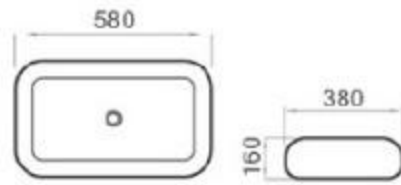

6115/6115A-M1

size: 600*380*130mm
700*380*130mm
above counter mounting

6137-M5

size: 430*430*130mm
above counter mounting

6266-M1

size: 420*420*130mm
above counter mounting

6125-M1

size: 580*380*160mm
above counter mounting