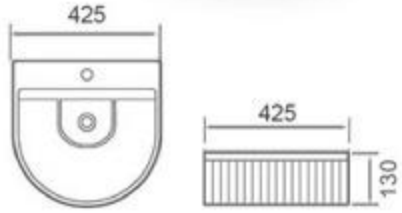

size: 460*420*160mm
above counter mounting

502

size: 710*505*210mm
above counter mounting

6001

size: 500*500*170mm
above counter mounting

6003

size: 460*460*165mm
above counter mounting

6004

size: 550*395*170mm
above counter mounting

6004A

size: 550*450*175mm
above counter mounting

6004B

size: 550*395*170mm
above counter mounting

6006

size: 520*460*160mm
above counter mounting

6007A

6216

size: 430*305*130mm
above counter mounting

6217

size: 345*345*130mm
above counter mounting

6218

size: 420*375*130mm
above counter mounting

6219

size: 420*425*130mm
above counter mounting