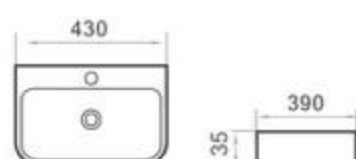

size: 360*360*150mm
above counter mounting

6254

size: 520*370*150mm
above counter mounting

6256 / 6257

size: 500*380*130mm
600*380*140mm
above counter mounting

6259

size: 490*310*140mm
660*460*165mm
above counter mounting

8044

size: 400*400*180mm
above counter mounting

8045

size: 380*380*150mm
above counter mounting

8148

size: 650*380*120mm
above counter mounting

8140

size: 600*350*135mm
above counter mounting

8139

size: 600*445*135mm
above counter mounting

8141

size: 430*390*135mm
above counter mounting

8142

size: 600*470*135mm
above counter mounting

8143

size: 800*470*135mm
above counter mounting