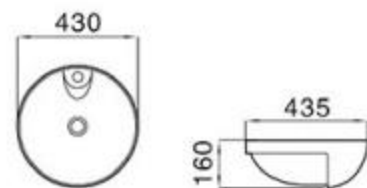

size: 440*440*180mm
above counter mounting

6024

size: 430*430*165mm
above counter mounting

6025

size: 590*380*190mm
above counter mounting

6026

size: 400*400*160mm
460*460*160mm
above counter mounting

6026B

size: 460*460*160mm
above counter mounting

6027

size: 590*390*220mm
above counter mounting

6029

size: 430*430*150mm
above counter mounting

6031

size: 400*400*140mm
above counter mounting

6032

size: 480*480*200mm
above counter mounting

6033

size: 535*440*170mm
above counter mounting

6034

size: 550*355*140mm
above counter mounting

6035

size: 540*340*140mm
above counter mounting

6036

size: 530*310*150mm
above counter mounting

6038

size: 440*440*140mm
above counter mounting

6038A

size: 430*435*160mm
above counter mounting

6039

size: 460*460*180mm
above counter mounting

6041