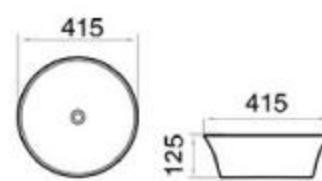

**6131**

size: 455*325*135mm
above counter mounting

**6132**

size: 450*400*145mm
above counter mounting

**6133**

size: 540*420*145mm
above counter mounting

**6134**

size: 385*385*135mm
above counter mounting

**6135**

size: 415*415*125mm
above counter mounting

**6136**

size: 415*415*135mm
above counter mounting

MOPO[®] / Profession Series Display Art Basin

6137

size: 430*430*120mm
above counter mounting

6138