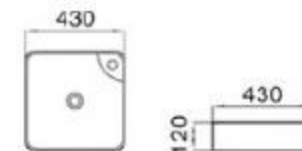

6137-E1

size: 430*430*120mm
above counter mounting