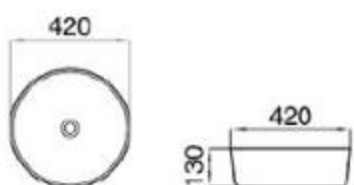

6136-L1

size: 420*420*130mm
above counter mounting