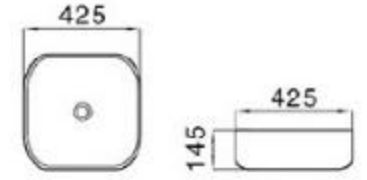

6129-M10

size: 425*425*145mm
above counter mounting