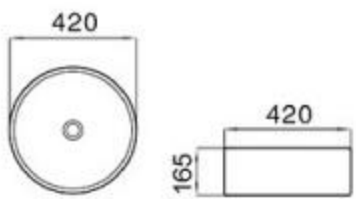

6020

size: 420*420*165mm
above counter mounting