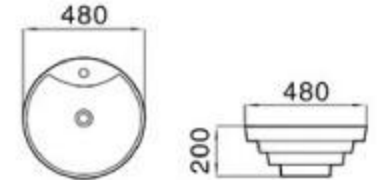

size: 440*440*180mm
above counter mounting

6024

size: 430*430*165mm
above counter mounting

6025

size: 590*380*190mm
above counter mounting

6026

size: 400*400*160mm
460*460*160mm
above counter mounting

6026B

size: 460*460*160mm
above counter mounting

6027

size: 590*390*220mm
above counter mounting

6029

size: 430*430*150mm
above counter mounting

6031

size: 400*400*140mm
above counter mounting

6032

size: 480*480*200mm
above counter mounting

6033

size: 535*440*170mm
above counter mounting

6034

size: 550*355*140mm
above counter mounting

6035

size: 540*340*140mm
above counter mounting

6036