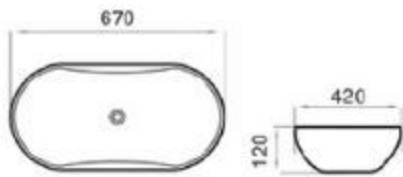

6244-M5

size: 670*420*120mm
above counter mounting