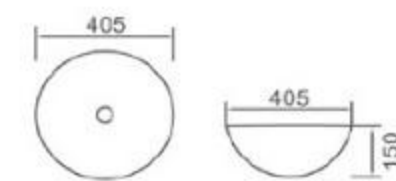

6203-B2

size: 405*405*150mm
above counter mounting