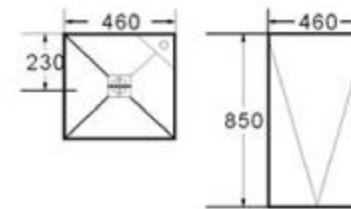

LT002-C5

size: 500*500*830mm
fixing to wall with back

LT002-C6

size: 500*500*830mm
fixing to wall with back

LT003A

size: 460*460*850mm
fixing to wall with back

LT003B

size: 460*460*850mm
fixing to wall with back