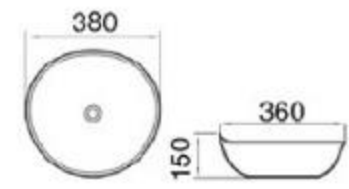

6229-L1

size: 380*360*150mm
above counter mounting