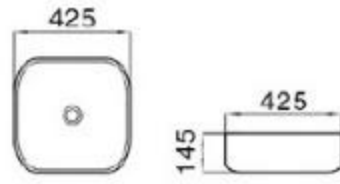

size: 505*405*140mm
above counter mounting

6131-M1

size: 455*325*135mm
above counter mounting

6131-M2

size: 455*325*135mm
above counter mounting

6129-M1

size: 425*425*145mm
above counter mounting

6129-M2