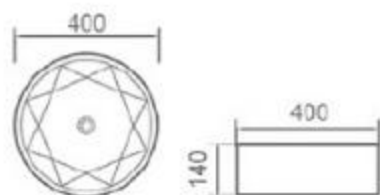

MOPO® / Profession Series Display Art Basin

6182-E1

size: 400*400*140mm
above counter mounting