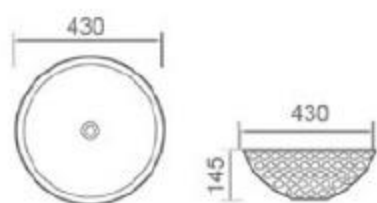

6201-F1

size: 430*430*145mm
above counter mounting