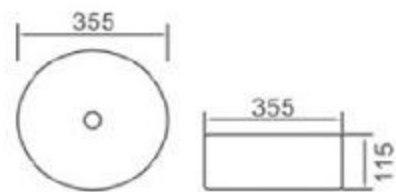

6202-A6

size: 355*355*115mm
above counter mounting