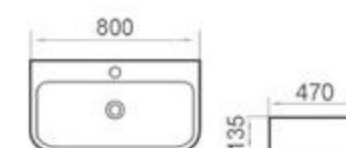

8044

size: 400*400*180mm
above counter mounting

8045

size: 380*380*150mm
above counter mounting

8148

size: 650*380*120mm
above counter mounting

8140

size: 600*350*135mm
above counter mounting

8139

size: 600*445*135mm
above counter mounting

8141

size: 430*390*135mm
above counter mounting

8142

size: 600*470*135mm
above counter mounting

8143

size: 800*470*135mm
above counter mounting