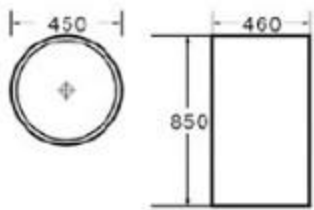

LT023-M1

size: 450*460*850mm
fixing to wall with back

LT023-M2

size: 450*460*850mm
fixing to wall with back

LT023-M3

size: 450*460*850mm
fixing to wall with back

LT023-M4

size: 450*460*850mm
fixing to wall with back