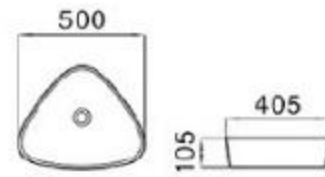

6130-M3

size: 500*405*105mm
above counter mounting