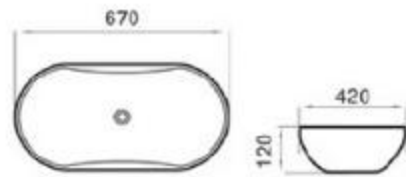

6244-M6

size: 670*420*120mm
above counter mounting