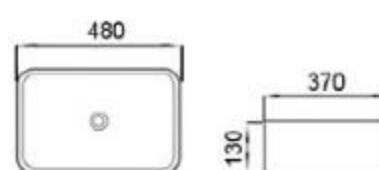

size: 420*420*165mm
above counter mounting

6020-E5

size: 420*420*165mm
above counter mounting

6020-E6

size: 420*420*165mm
above counter mounting

6026-E1

size: 465*465*155mm
above counter mounting

6026-E2

size: 465*465*155mm
above counter mounting

6143-E1

size: 500*365*130mm
above counter mounting

6069-E1

size: 480*370*130mm
above counter mounting

6069-E2

size: 480*370*130mm
above counter mounting

6069-E3

size: 480*370*130mm
above counter mounting

6068-E1

size: 480*370*130mm
above counter mounting

6068-E2

size: 480*370*130mm
above counter mounting

6068-E3

size: 480*370*130mm
above counter mounting

6068-E4