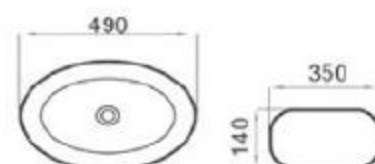

6264-M3

size: 540*430*100mm
above counter mounting

6264-M4

size: 540*430*100mm
above counter mounting

6121A-M1

size: 490*350*140mm
above counter mounting

6121A-M2

size: 490*350*140mm
above counter mounting