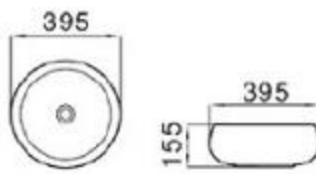

6136-A1

size: 420*420*140mm
above counter mounting

6136-A2

size: 420*420*140mm
above counter mounting

6136-A3

size: 420*420*140mm
above counter mounting

6136-E2

size: 420*420*130mm
above counter mounting

6151-B1

size: 390*390*140mm
above counter mounting

6151-B2

size: 390*390*140mm
above counter mounting

6151-E1

size: 400*400*155mm
above counter mounting

6151-E2

size: 395*395*155mm
above counter mounting

PZ-531-B2

size: 395*395*155mm
above counter mounting

PZ-532-B1

size: 395*395*155mm
above counter mounting

6161-E3

size: 395*395*155mm
above counter mounting

6226-E1

size: 360*360*150mm
above counter mounting