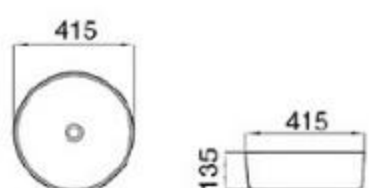

6136-M5

size: 415*415*135mm
above counter mounting