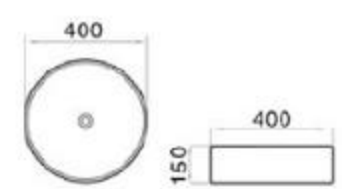

6026A-M1

size: 400*400*150mm
above counter mounting

6026A-M2

size: 400*400*150mm
above counter mounting

6042-M1

size: 400*400*150mm
above counter mounting

6042-M2

size: 400*400*150mm
above counter mounting