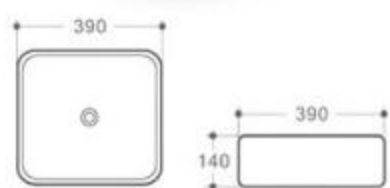

6042-4

size: 400*400*150mm
above counter mounting

6042-1

size: 400*400*150mm
above counter mounting

6042-2

size: 400*400*150mm
above counter mounting

6042-3

size: 400*400*150mm
above counter mounting