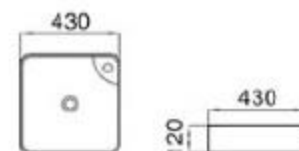

size: 385*385*135mm
above counter mounting

6134-D2

size: 385*385*135mm
above counter mounting

6134-E2

size: 385*385*135mm
above counter mounting

6134-D4

size: 385*385*135mm
above counter mounting

6137-L1