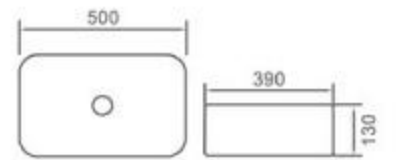

6262-1

size: 390*390*137mm
above counter mounting

6262-2

size: 390*390*137mm
above counter mounting

6262-3

size: 390*390*137mm
above counter mounting

6262-4

size: 390*390*137mm
above counter mounting