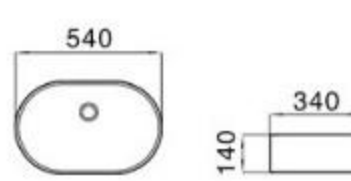

size: 460*460*160mm
above counter mounting

6027

size: 590*390*220mm
above counter mounting

6029

size: 430*430*150mm
above counter mounting

6031

size: 400*400*140mm
above counter mounting

6032

size: 480*480*200mm
above counter mounting

6033

size: 535*440*170mm
above counter mounting

6034

size: 550*355*140mm
above counter mounting

6035

size: 540*340*140mm
above counter mounting

6036

size: 530*310*150mm
above counter mounting

6038

size: 440*440*140mm
above counter mounting

6038A

size: 430*435*160mm
above counter mounting

6039

size: 460*460*180mm
above counter mounting

6041