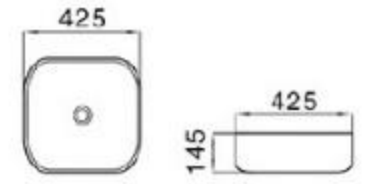

6129-M4

size: 425*425*145mm
above counter mounting