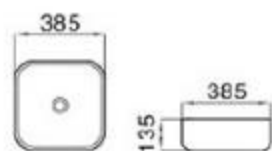

size: 425*425*145mm
above counter mounting

6131-P1

size: 455*325*135mm
above counter mounting

6134-L1

size: 385*385*135mm
above counter mounting

6134-D3

size: 385*385*135mm
above counter mounting

6134-D1

size: 385*385*135mm
above counter mounting

6134-D2

size: 385*385*135mm
above counter mounting

6134-E2

size: 385*385*135mm
above counter mounting

6134-D4

size: 385*385*135mm
above counter mounting

6137-L1

size: 430*430*120mm
above counter mounting

6137-E1

size: 430*430*120mm
above counter mounting

MOPO[®] / Profession Series Display Art Basin

6211-E2

size: 405*405*155mm
above counter mounting

6211-E1

size: 405*405*155mm
above counter mounting