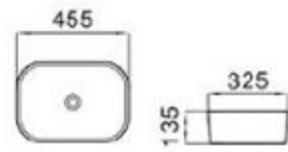

size: 500*390*130mm
above counter mounting

6134-P1

size: 385*385*135mm
above counter mounting

6127-E1

size: 500*390*130mm
above counter mounting

6127-E2

size: 500*390*130mm
above counter mounting

6127-E3

size: 500*390*130mm
above counter mounting

6127-E4

size: 500*390*130mm
above counter mounting

6128-L1

size: 505*405*140mm
above counter mounting

6131-L1

size: 455*325*135mm
above counter mounting

6129-P1

size: 425*425*145mm
above counter mounting

6131-P1

size: 455*325*135mm
above counter mounting

6134-L1

size: 385*385*135mm
above counter mounting

6134-D3

size: 385*385*135mm
above counter mounting

6134-D1