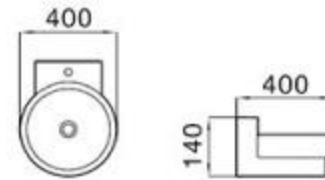

size: 440*440*180mm
above counter mounting

6024

size: 430*430*165mm
above counter mounting

6025

size: 590*380*190mm
above counter mounting

6026

size: 400*400*160mm
460*460*160mm
above counter mounting

6026B

size: 460*460*160mm
above counter mounting

6027

size: 590*390*220mm
above counter mounting

6029

size: 430*430*150mm
above counter mounting

6031

size: 400*400*140mm
above counter mounting

6032