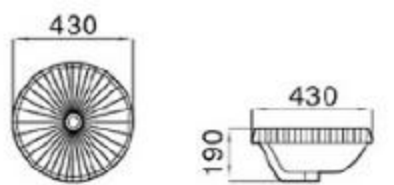

8034-L1

size: 430*430*190mm
above counter mounting