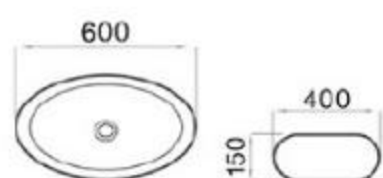

MOPO® / Profession Series Display Art Basin

6121-M1

size: 600*400*150mm
above counter mounting