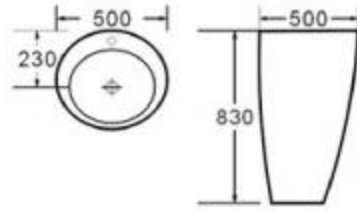

MOPO® / Profession Series Display Pedestal Basin

LT002-C1

size: 500*500*830mm
fixing to wall with back

LT002-C2

size: 500*500*830mm
fixing to wall with back

LT002 C3

size: 500*500*830mm
fixing to wall with back

LT002-C4

size: 500*500*830mm
fixing to wall with back