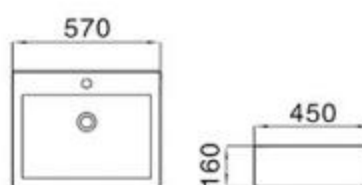

110

size: 520*430*150mm
above counter mounting

111

size: 460*460*160mm
above counter mounting

113

size: 565*455*155mm
above counter mounting

115

size: 410*410*150mm
above counter mounting

122

size: 465*465*150mm
above counter mounting

124

size: 530*410*160mm
above counter mounting

131

size: 570*450*160mm
above counter mounting

149A

size: 545*415*135mm
above counter mounting

size: 460*420*160mm
above counter mounting

502

size: 710*505*210mm
above counter mounting

6001

size: 500*500*170mm
above counter mounting

6003

size: 460*460*165mm
above counter mounting

6004

size: 550*395*170mm
above counter mounting

6004A

size: 550*450*175mm
above counter mounting

6004B

size: 550*395*170mm
above counter mounting

6006

size: 520*460*160mm
above counter mounting

6007A