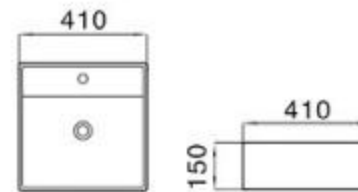

110

size: 520*430*150mm
above counter mounting

111

size: 460*460*160mm
above counter mounting

113

size: 565*455*155mm
above counter mounting

115

size: 410*410*150mm
above counter mounting

122

size: 465*465*150mm
above counter mounting

124

size: 530*410*160mm
above counter mounting

131

size: 570*450*160mm
above counter mounting

149A

size: 545*415*135mm
above counter mounting

size: 460*420*160mm
above counter mounting

502

size: 710*505*210mm
above counter mounting

6001

size: 500*500*170mm
above counter mounting

6003

size: 460*460*165mm
above counter mounting

6004

size: 550*395*170mm
above counter mounting

6004A

size: 550*450*175mm
above counter mounting

6004B

size: 550*395*170mm
above counter mounting

6006

size: 520*460*160mm
above counter mounting

6007A