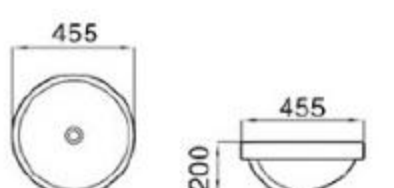

size: 430*430*120mm
above counter mounting

6137-E1

size: 430*430*120mm
above counter mounting

MOPO[®] / Profession Series Display Art Basin

6211-E2

size: 405*405*155mm
above counter mounting

6211-E1

size: 405*405*155mm
above counter mounting

6229-L2

size: 380*360*150mm
above counter mounting

6229-L1

size: 380*360*150mm
above counter mounting

8034-L1

size: 430*430*190mm
above counter mounting

8033-L1

size: 580*420*195mm
above counter mounting

8014-E1

size: 600*400*185mm
above counter mounting

8014-E2

size: 600*400*185mm
above counter mounting

8003-E1

size: 455*455*200mm
above counter mounting

8009-E1

size: 475*475*200mm
above counter mounting