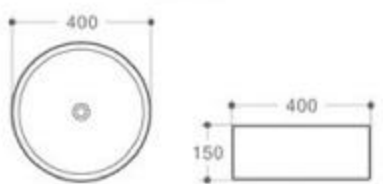

6042-1

size: 400*400*150mm
above counter mounting