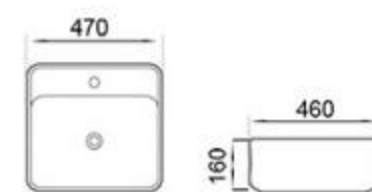

6214

size: 470*460*160mm
above counter mounting