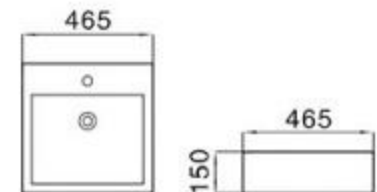

110

size: 520*430*150mm
above counter mounting

111

size: 460*460*160mm
above counter mounting

113

size: 565*455*155mm
above counter mounting

115

size: 410*410*150mm
above counter mounting

122

size: 465*465*150mm
above counter mounting

124

size: 530*410*160mm
above counter mounting

131

size: 570*450*160mm
above counter mounting

149A

size: 545*415*135mm
above counter mounting

size: 460*420*160mm
above counter mounting

502

size: 710*505*210mm
above counter mounting

6001

size: 500*500*170mm
above counter mounting

6003

size: 460*460*165mm
above counter mounting

6004

size: 550*395*170mm
above counter mounting

6004A

size: 550*450*175mm
above counter mounting

6004B

size: 550*395*170mm
above counter mounting

6006

size: 520*460*160mm
above counter mounting

6007A