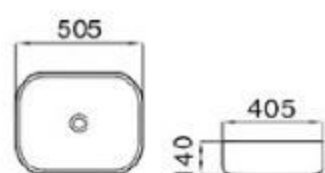

6069-M3

size: 480*370*130mm
above counter mounting

6069-M4

size: 480*370*130mm
above counter mounting

MOPO[®] / Profession Series Display Art Basin

6128-M1

size: 505*405*140mm
above counter mounting

6128-M2