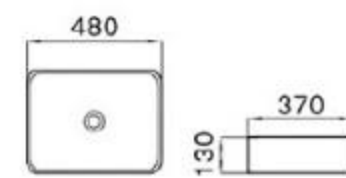

6069-M4

size: 480*370*130mm
above counter mounting