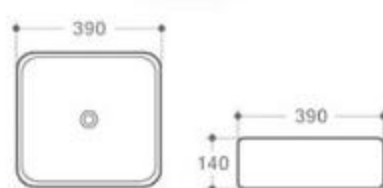

6134-4

size: 390*390*140mm
above counter mounting