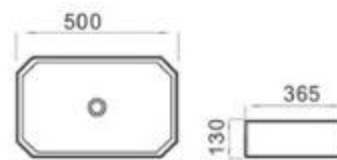

122

size: 465*465*150mm
above counter mounting

124

size: 530*410*160mm
above counter mounting

131

size: 570*450*160mm
above counter mounting

149A

size: 545*415*135mm
above counter mounting

151

size: 700*460*160mm
800*460*160mm
above counter mounting

MOPO®

152

size: 510*400*150mm
above counter mounting

153

size: 400*425*155mm
above counter mounting

154

size: 450*450*140mm
above counter mounting

6139

size: 415*415*135mm
above counter mounting

6140

size: 560*385*150mm
above counter mounting

6141

size: 515*305*120mm
above counter mounting

6142

size: 490*370*130mm
above counter mounting

6143

size: 500*365*130mm
above counter mounting

6145

size: 605*355*115mm
above counter mounting

6146

size: 600*425*135mm
above counter mounting

6150