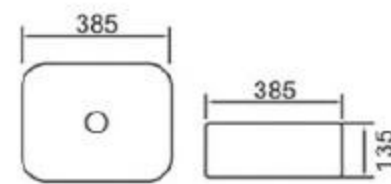

6120-E2

size: 590*405*145mm
480*350*145mm
above counter mounting

153-E1

size: 400*425*155mm
above counter mounting

6134-E1

size: 385*385*135mm
above counter mounting

6184-E1

size: 570*375*130mm
above counter mounting

6084-E1

size: 575*380*145mm
above counter mounting

MOPO[®] / Profession Series Display Art Basin

6121-E1

size: 600*400*150mm
above counter mounting

6121-E2

size: 600*400*150mm
above counter mounting

6121-E3

size: 600*400*150mm
above counter mounting

6121A-E1

size: 480*340*150mm
above counter mounting

6121A-S1

size: 480*340*150mm
above counter mounting

6121-E4

size: 600*400*150mm
above counter mounting

6127-P1

size: 500*390*130mm
above counter mounting

6134-P1

size: 385*385*135mm
above counter mounting

6127-E1

size: 500*390*130mm
above counter mounting

6127-E2

size: 500*390*130mm
above counter mounting

6127-E3