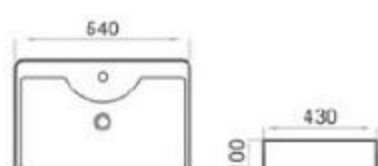

MOPO® / Profession Series Display Art Basin

6264-M1

size: 540*430*100mm
above counter mounting