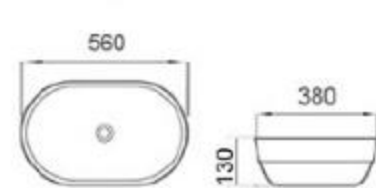

6138-E1

size: 450*450*140mm
above counter mounting

6138-L1

size: 450*450*140mm
above counter mounting

6188-D1

size: 455*455*155mm
above counter mounting

6188-D2

size: 455*455*155mm
above counter mounting

6150-E1

size: 600*410*150mm
above counter mounting

6150-E2

size: 600*410*150mm
above counter mounting

6204-D1

size: 440*440*130mm
above counter mounting

6205-D1

size: 560*380*130mm
above counter mounting

MOPO[®] / Profession Series Display Art Basin

6020-E1

size: 420*420*165mm
above counter mounting

6020-E2

size: 420*420*165mm
above counter mounting

6020-E3

size: 420*420*165mm
above counter mounting

6020-E4