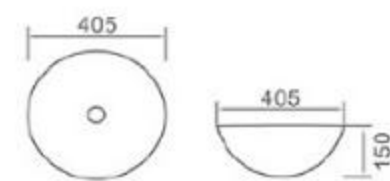

size: 355*355*115mm
above counter mounting

6202-A6

size: 355*355*115mm
above counter mounting

6202-A7

size: 355*355*115mm
above counter mounting

6202-A8

size: 355*355*115mm
above counter mounting

6203-B1