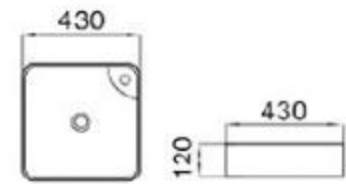

6137-M4

size: 430*430*120mm
above counter mounting