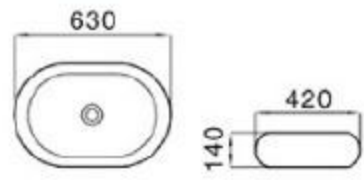

size: 440*440*140mm
above counter mounting

6186-M2

size: 440*440*140mm
above counter mounting

6186-M3

size: 440*440*140mm
above counter mounting

6186-M4

size: 440*440*140mm
above counter mounting

6048-M1