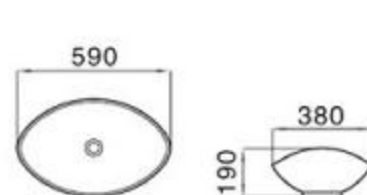

size: 550*395*170mm
above counter mounting

6004A

size: 550*450*175mm
above counter mounting

6004B

size: 550*395*170mm
above counter mounting

6006

size: 520*460*160mm
above counter mounting

6007A

MOPO[®] / Profession Series Display Art Basin

6011

size: 410*410*180mm
above counter mounting

6012

size: 420*450*150mm
above counter mounting

6018

size: 400*400*160mm
above counter mounting

6019

size: 420*420*180mm
above counter mounting

6020

size: 420*420*165mm
above counter mounting

6021

size: 420*420*170mm
above counter mounting

6022

size: 425*425*170mm
above counter mounting

6023

size: 440*440*180mm
above counter mounting

6024

size: 430*430*165mm
above counter mounting

6025

size: 590*380*190mm
above counter mounting

6026

size: 400*400*160mm
460*460*160mm
above counter mounting

6026B