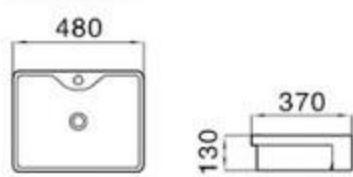

6067

size: 480*370*130mm
above counter mounting