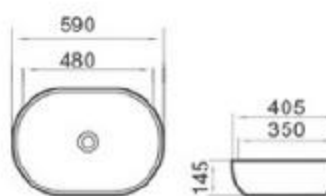

size: 465*465*155mm
above counter mounting

6143-E1

size: 500*365*130mm
above counter mounting

6069-E1

size: 480*370*130mm
above counter mounting

6069-E2

size: 480*370*130mm
above counter mounting

6069-E3

size: 480*370*130mm
above counter mounting

6068-E1

size: 480*370*130mm
above counter mounting

6068-E2

size: 480*370*130mm
above counter mounting

6068-E3

size: 480*370*130mm
above counter mounting

6068-E4

size: 480*370*130mm
above counter mounting

6120A-P1

size: 590*405*145mm
480*350*145mm
above counter mounting

6120A-E1

size: 590*405*145mm
480*350*145mm
above counter mounting

6120-E1

size: 590*405*145mm
480*350*145mm
above counter mounting

6120-E2

size: 590*405*145mm
480*350*145mm
above counter mounting

153-E1

size: 400*425*155mm
above counter mounting

6134-E1

size: 385*385*135mm
above counter mounting

6184-E1

size: 570*375*130mm
above counter mounting