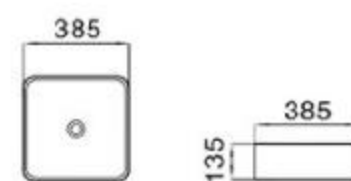

size: 455*325*135mm
above counter mounting

6131-M4

size: 455*325*135mm
above counter mounting

6134-M1

size: 385*385*135mm
above counter mounting

6134-M2

size: 385*385*135mm
above counter mounting

6134-M3