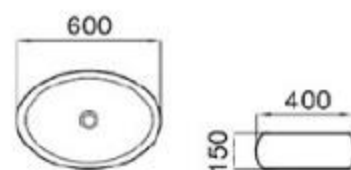

6084-E1

size: 575*380*145mm
above counter mounting

MOPO[®] / Profession Series Display Art Basin

6121-E1

size: 600*400*150mm
above counter mounting

6121-E2

size: 600*400*150mm
above counter mounting

6121-E3