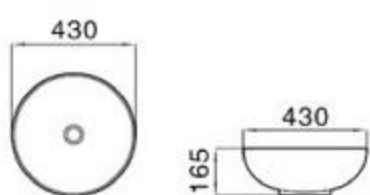

size: 550*395*170mm
above counter mounting

6004A

size: 550*450*175mm
above counter mounting

6004B

size: 550*395*170mm
above counter mounting

6006

size: 520*460*160mm
above counter mounting

6007A

MOPO[®] / Profession Series Display Art Basin

6011

size: 410*410*180mm
above counter mounting

6012

size: 420*450*150mm
above counter mounting

6018

size: 400*400*160mm
above counter mounting

6019

size: 420*420*180mm
above counter mounting

6020

size: 420*420*165mm
above counter mounting

6021

size: 420*420*170mm
above counter mounting

6022

size: 425*425*170mm
above counter mounting

6023

size: 440*440*180mm
above counter mounting

6024

size: 430*430*165mm
above counter mounting

6025

size: 590*380*190mm
above counter mounting

6026

size: 400*400*160mm
460*460*160mm
above counter mounting

6026B