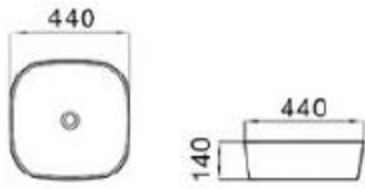

6186-M3

size: 440*440*140mm
above counter mounting