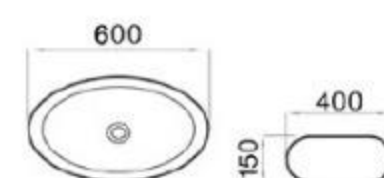

6121-M12

size: 600*400*150mm
above counter mounting