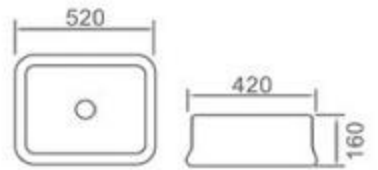

6252

size: 520*420*160mm
above counter mounting