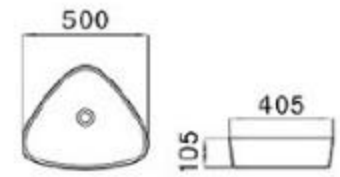

6130-M4

size: 500*405*105mm
above counter mounting