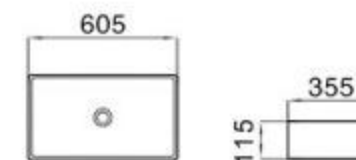

**6135**

size: 415*415*125mm
above counter mounting

**6136**

size: 415*415*135mm
above counter mounting

MOPO[®] / Profession Series Display Art Basin

6137

size: 430*430*120mm
above counter mounting

6138

size: 450*450*140mm
above counter mounting

6139

size: 415*415*135mm
above counter mounting

6140

size: 560*385*150mm
above counter mounting

6141

size: 515*305*120mm
above counter mounting

6142

size: 490*370*130mm
above counter mounting

6143

size: 500*365*130mm
above counter mounting

6145

size: 605*355*115mm
above counter mounting

6146

size: 600*425*135mm
above counter mounting

6150