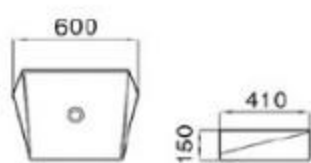

PZ-531-B2

size: 395*395*155mm
above counter mounting

PZ-532-B1

size: 395*395*155mm
above counter mounting

6161-E3

size: 395*395*155mm
above counter mounting

6226-E1

size: 360*360*150mm
above counter mounting

6138-E1

size: 450*450*140mm
above counter mounting

6138-L1

size: 450*450*140mm
above counter mounting

6188-D1

size: 455*455*155mm
above counter mounting

6188-D2

size: 455*455*155mm
above counter mounting

6150-E1

size: 600*410*150mm
above counter mounting

6150-E2

size: 600*410*150mm
above counter mounting

6204-D1

size: 440*440*130mm
above counter mounting

6205-D1

size: 560*380*130mm
above counter mounting