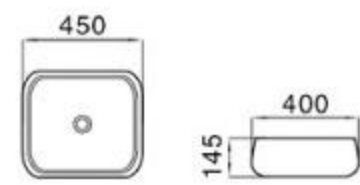

6132

size: 450*400*145mm
above counter mounting