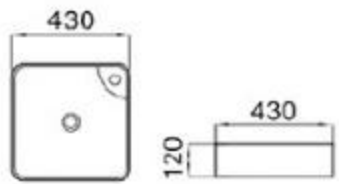

6137-M1

size: 430*430*120mm
above counter mounting