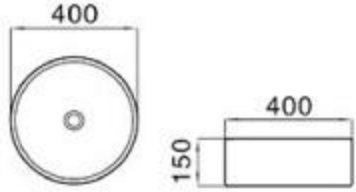

MOPO® / Profession Series Display Art Basin

6042

size: 400*400*150mm
above counter mounting