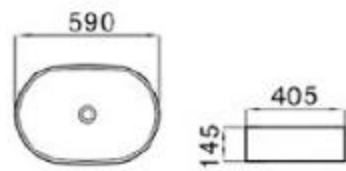

6036-M2

size: 530*310*150mm
above counter mounting

6119-M1

size: 670*440*150mm
above counter mounting

6117-M1

size: 590*400*140mm
above counter mounting

6120-M1

size: 590*405*145mm
above counter mounting