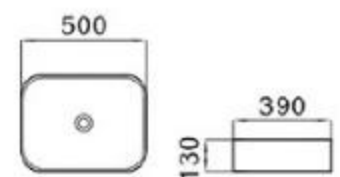

6127-M8

size: 500*390*130mm
above counter mounting