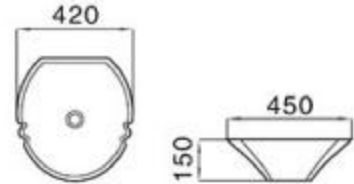

6012

size: 420*450*150mm
above counter mounting