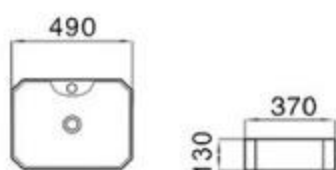

122

size: 465*465*150mm
above counter mounting

124

size: 530*410*160mm
above counter mounting

131

size: 570*450*160mm
above counter mounting

149A

size: 545*415*135mm
above counter mounting

151

size: 700*460*160mm
800*460*160mm
above counter mounting

MOPO®

152

size: 510*400*150mm
above counter mounting

153

size: 400*425*155mm
above counter mounting

154

size: 450*450*140mm
above counter mounting

6139

size: 415*415*135mm
above counter mounting

6140

size: 560*385*150mm
above counter mounting

6141

size: 515*305*120mm
above counter mounting

6142

size: 490*370*130mm
above counter mounting

6143

size: 500*365*130mm
above counter mounting

6145

size: 605*355*115mm
above counter mounting

6146

size: 600*425*135mm
above counter mounting

6150