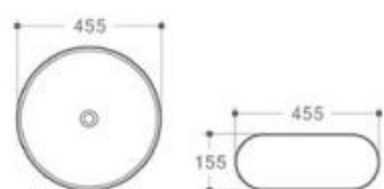

8014-E1

size: 600*400*185mm
above counter mounting

8014-E2

size: 600*400*185mm
above counter mounting

8003-E1

size: 455*455*200mm
above counter mounting

8009-E1

size: 475*475*200mm
above counter mounting

8003-E2

size: 460*460*195mm
above counter mounting

8030-E1

size: 610*400*160mm
above counter mounting

6227

size: 360x360x150mm
above counter mounting

Touching Colors

MOPO[®] / Profession Series Display Art Basin