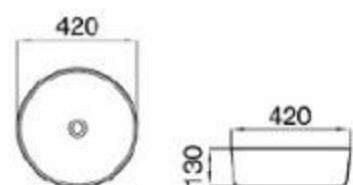

size: 405*405*150mm
above counter mounting

6203-B2

size: 405*405*150mm
above counter mounting

6203-E1

size: 405*405*150mm
above counter mounting

6203-B3

size: 405*405*150mm
above counter mounting

MOPO[®] / Profession Series Display Art Basin