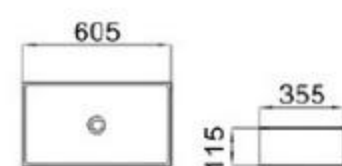

size: 385*385*135mm
above counter mounting

6134-M4

size: 385*385*135mm
above counter mounting

6145-M1

size: 605*355*115mm
above counter mounting

6145-M2

size: 605*355*115mm
above counter mounting

6145-M3