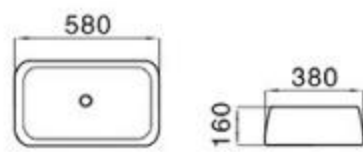

122

size: 465*465*150mm
above counter mounting

124

size: 530*410*160mm
above counter mounting

131

size: 570*450*160mm
above counter mounting

149A

size: 545*415*135mm
above counter mounting

size: 450*450*120mm
above counter mounting

6115

size: 600*380*130mm
above counter mounting

6115A

size: 700*380*130mm
above counter mounting

6117

size: 590*400*140mm
above counter mounting

6117A

size: 605*410*160mm
above counter mounting

6119

size: 670*440*150mm
above counter mounting

6120

size: 480*350*145mm
590*405*145mm
above counter mounting

6121

size: 490*350*150mm
600*400*150mm
above counter mounting

6123

size: 490*490*170mm
above counter mounting

6124

size: 425*425*165mm
above counter mounting

**6125**

size: 580*380*160mm
above counter mounting

**6125A**

size: 410*410*160mm
above counter mounting