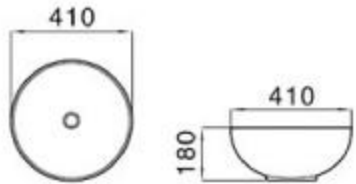

size: 460*420*160mm
above counter mounting

502

size: 710*505*210mm
above counter mounting

6001

size: 500*500*170mm
above counter mounting

6003

size: 460*460*165mm
above counter mounting

6004

size: 550*395*170mm
above counter mounting

6004A

size: 550*450*175mm
above counter mounting

6004B

size: 550*395*170mm
above counter mounting

6006

size: 520*460*160mm
above counter mounting

6007A

size: 390*390*270mm
above counter mounting

6009

size: 525*370*135mm
above counter mounting

This typical eastern ceramic basin shows the historical culture and spirit.

Have
many
fascinating
washing
basins

Have many fascinating washing basins

MOPO[®] / Profession Series Display Art Basin

6011

size: 410*410*180mm
above counter mounting

6012

size: 420*450*150mm
above counter mounting

6018

size: 400*400*160mm
above counter mounting

6019