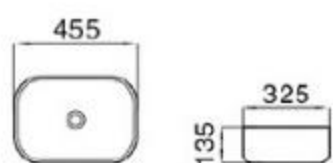

MOPO® / Profession Series Display Art Basin

6131-M1

size: 455*325*135mm
above counter mounting