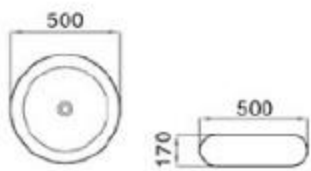

6001-M1

size: 500*500*170mm
above counter mounting