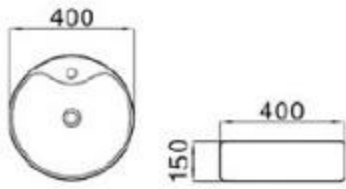

6024-M1

size: 430*430*165mm
above counter mounting

6024-M2

size: 430*430*165mm
above counter mounting

6024-M3

size: 430*430*165mm
above counter mounting

6024-M4

size: 430*430*165mm
above counter mounting