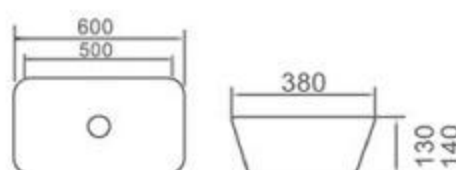

6256 / 6257

size: 500*380*130mm
600*380*140mm
above counter mounting