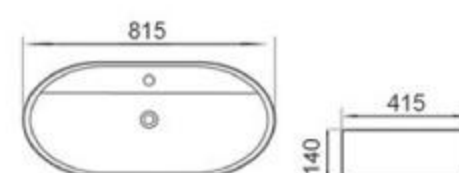

122

size: 465*465*150mm
above counter mounting

124

size: 530*410*160mm
above counter mounting

131

size: 570*450*160mm
above counter mounting

149A

size: 545*415*135mm
above counter mounting

151

size: 700*460*160mm
800*460*160mm
above counter mounting

MOPO®

152

size: 510*400*150mm
above counter mounting

153

size: 400*425*155mm
above counter mounting

154

size: 455*455*155mm
above counter mounting

531

size: 320*320*150mm
above counter mounting

6206

size: 425*265*140mm
above counter mounting

MOPO[®] / Profession Series Display Art Basin

6207

size: 600*415*140mm
above counter mounting

6208

size: 615*415*140mm
above counter mounting

6209

size: 810*400*140mm
above counter mounting

6210

size: 815*415*140mm
above counter mounting

6211

size: 405*405*155mm
above counter mounting