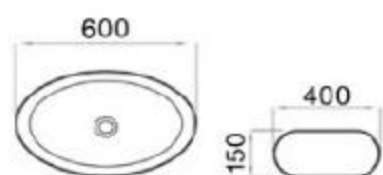

6121-M5

size: 600*400*150mm
above counter mounting