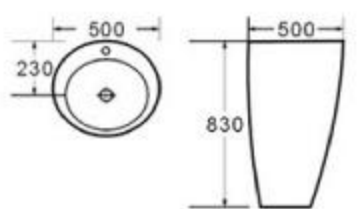

LT002-C5

size: 500*500*830mm
fixing to wall with back

LT002-C6

size: 500*500*830mm
fixing to wall with back

LT003A

size: 460*460*850mm
fixing to wall with back

LT003B

size: 460*460*850mm
fixing to wall with back