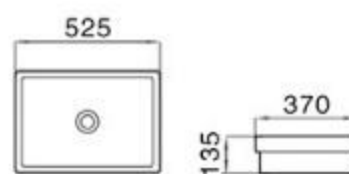

110

size: 520*430*150mm
above counter mounting

111

size: 460*460*160mm
above counter mounting

113

size: 565*455*155mm
above counter mounting

115

size: 410*410*150mm
above counter mounting

size: 460*420*160mm
above counter mounting

502

size: 710*505*210mm
above counter mounting

6001

size: 500*500*170mm
above counter mounting

6003

size: 460*460*165mm
above counter mounting

6004

size: 550*395*170mm
above counter mounting

6004A

size: 550*450*175mm
above counter mounting

6004B

size: 550*395*170mm
above counter mounting

6006

size: 520*460*160mm
above counter mounting

6007A

size: 390*390*270mm
above counter mounting

6009

size: 525*370*135mm
above counter mounting

This typical eastern ceramic basin shows the historical culture and spirit.

Have
many
fascinating
washing
basins

Have many fascinating washing basins