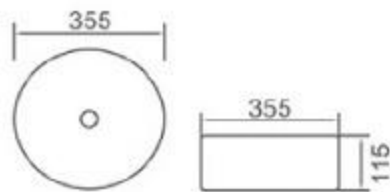

size: 355*355*115mm
above counter mounting

6258-E1

size: 360*360*120mm
above counter mounting

6235-E1

size: 360*360*180mm
above counter mounting

6261-E1

size: 430*430*170mm
above counter mounting

6202-A2

size: 355*355*115mm
above counter mounting

6202-A1

size: 355*355*115mm
above counter mounting

6202-A3

size: 355*355*115mm
above counter mounting

6202-A4

size: 355*355*115mm
above counter mounting

6202-A5