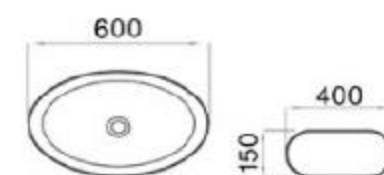

6121-M8

size: 600*400*150mm
above counter mounting