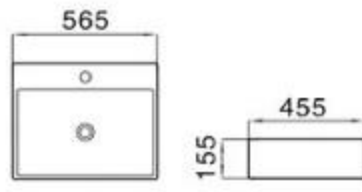

	Shangri-La	
Westin	case	Hilton
Four Points	Kempinski	

MOPO[®] / Profession Series Display Art Basin

104

size: 430*450*130mm
above counter mounting

106

size: 560*460*150mm
above counter mounting

108

size: 525*415*145mm
above counter mounting

110

size: 520*430*150mm
above counter mounting

111

size: 460*460*160mm
above counter mounting

113

size: 565*455*155mm
above counter mounting

115

size: 410*410*150mm
above counter mounting

122

size: 465*465*150mm
above counter mounting

124

size: 530*410*160mm
above counter mounting

131

size: 570*450*160mm
above counter mounting

149A

size: 545*415*135mm
above counter mounting

size: 550*395*170mm
above counter mounting

6004A

size: 550*450*175mm
above counter mounting

6004B

size: 550*395*170mm
above counter mounting

6006

size: 520*460*160mm
above counter mounting

6007A