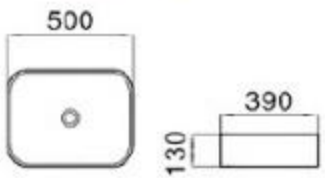

6130-M2

size: 500*405*105mm
above counter mounting

6130-M3

size: 500*405*105mm
above counter mounting

6130-M4

size: 500*405*105mm
above counter mounting

6127-M1

size: 500*390*130mm
above counter mounting