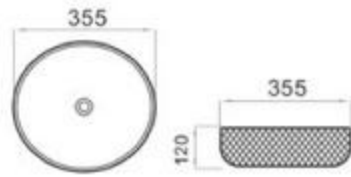

6216

size: 430*305*130mm
above counter mounting

6217

size: 345*345*130mm
above counter mounting

6218

size: 420*375*130mm
above counter mounting

6219

size: 420*425*130mm
above counter mounting