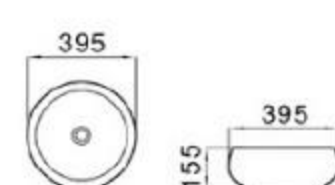

6136-A1

size: 420*420*140mm
above counter mounting

6136-A2

size: 420*420*140mm
above counter mounting

6136-A3

size: 420*420*140mm
above counter mounting

6136-E2

size: 420*420*130mm
above counter mounting

6151-B1

size: 390*390*140mm
above counter mounting

6151-B2

size: 390*390*140mm
above counter mounting

6151-E1

size: 400*400*155mm
above counter mounting

6151-E2

size: 395*395*155mm
above counter mounting

PZ-531-B2

size: 395*395*155mm
above counter mounting

PZ-532-B1

size: 395*395*155mm
above counter mounting

6161-E3

size: 395*395*155mm
above counter mounting

6226-E1

size: 360*360*150mm
above counter mounting