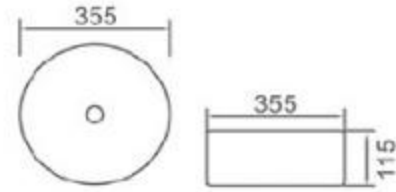

size: 355*355*115mm
above counter mounting

6258-E1

size: 360*360*120mm
above counter mounting

6235-E1

size: 360*360*180mm
above counter mounting

6261-E1

size: 430*430*170mm
above counter mounting

6202-A2

size: 355*355*115mm
above counter mounting

6202-A1

size: 355*355*115mm
above counter mounting

6202-A3

size: 355*355*115mm
above counter mounting

6202-A4

size: 355*355*115mm
above counter mounting

6202-A5