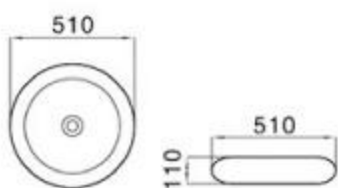

6061

size: 510*510*110mm
above counter mounting