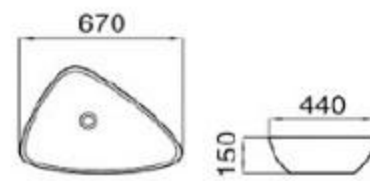

6119-M1

size: 670*440*150mm
above counter mounting