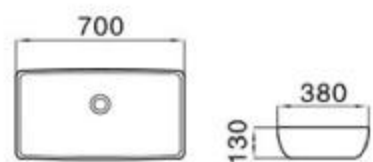

6115A

size: 700*380*130mm
above counter mounting