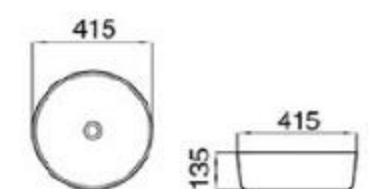

6136-M4

size: 415*415*135mm
above counter mounting