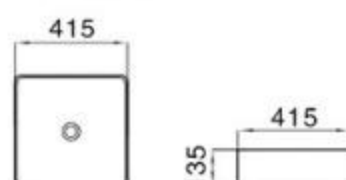

122

size: 465*465*150mm
above counter mounting

124

size: 530*410*160mm
above counter mounting

131

size: 570*450*160mm
above counter mounting

149A

size: 545*415*135mm
above counter mounting

**6131**

size: 455*325*135mm
above counter mounting

**6132**

size: 450*400*145mm
above counter mounting

**6133**

size: 540*420*145mm
above counter mounting

**6134**

size: 385*385*135mm
above counter mounting

**6135**

size: 415*415*125mm
above counter mounting

**6136**

size: 415*415*135mm
above counter mounting

MOPO[®] / Profession Series Display Art Basin

6137

size: 430*430*120mm
above counter mounting

6138

size: 450*450*140mm
above counter mounting

6139

size: 415*415*135mm
above counter mounting

6140

size: 560*385*150mm
above counter mounting

6141

size: 515*305*120mm
above counter mounting

6142