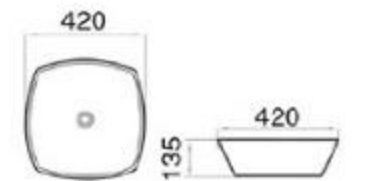

size: 440*440*140mm
above counter mounting

6268-M1

size: 420*420*135mm
above counter mounting

6268-M2

size: 420*420*135mm
above counter mounting

MOPO[®] / Profession Series Display Art Basin

6036-M1

size: 530*310*150mm
above counter mounting