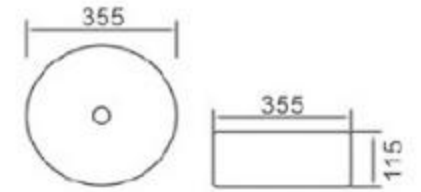

size: 355*355*115mm
above counter mounting

6258-E1

size: 360*360*120mm
above counter mounting

6235-E1

size: 360*360*180mm
above counter mounting

6261-E1

size: 430*430*170mm
above counter mounting

6202-A2

size: 355*355*115mm
above counter mounting

6202-A1

size: 355*355*115mm
above counter mounting

6202-A3

size: 355*355*115mm
above counter mounting

6202-A4

size: 355*355*115mm
above counter mounting

6202-A5