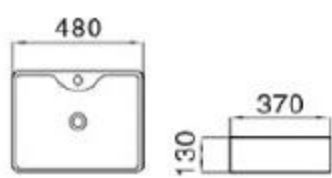

6132-M3

size: 450*400*145mm
above counter mounting

6132-M4

size: 450*400*145mm
above counter mounting

6069-M1

size: 480*370*130mm
above counter mounting

6069-M2

size: 480*370*130mm
above counter mounting