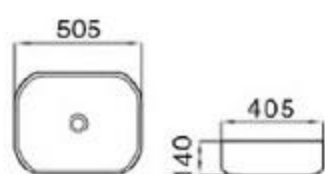

size: 505*405*140mm
above counter mounting

6128-M7

size: 505*405*140mm
above counter mounting

6128A-M8

size: 505*405*140mm
above counter mounting

6128-M9

size: 505*405*140mm
above counter mounting

6128-M10