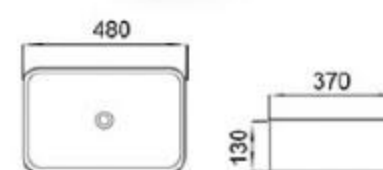

size: 420*420*165mm
above counter mounting

6020-E5

size: 420*420*165mm
above counter mounting

6020-E6

size: 420*420*165mm
above counter mounting

6026-E1

size: 465*465*155mm
above counter mounting

6026-E2

size: 465*465*155mm
above counter mounting

6143-E1

size: 500*365*130mm
above counter mounting

6069-E1

size: 480*370*130mm
above counter mounting

6069-E2

size: 480*370*130mm
above counter mounting

6069-E3