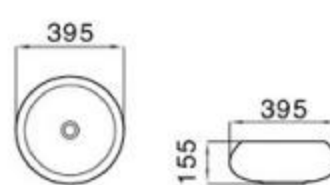

151

size: 700*460*160mm
800*460*160mm
above counter mounting

MOPO®

152

size: 510*400*150mm
above counter mounting

153

size: 400*425*155mm
above counter mounting

154

size: 450*450*140mm
above counter mounting

6139

size: 415*415*135mm
above counter mounting

6140

size: 560*385*150mm
above counter mounting

6141

size: 515*305*120mm
above counter mounting

6142

size: 490*370*130mm
above counter mounting

6143

size: 500*365*130mm
above counter mounting

6145

size: 605*355*115mm
above counter mounting

6146

size: 600*425*135mm
above counter mounting

6150

size: 600*410*150mm
above counter mounting

6151

size: 395*395*155mm
above counter mounting

6152

size: 450*460*140mm
above counter mounting

6153

size: 465*465*195mm
above counter mounting

6156