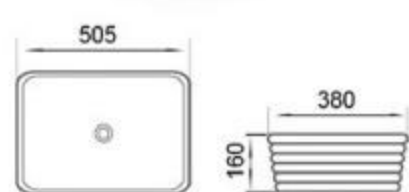

151

size: 700*460*160mm
800*460*160mm
above counter mounting

MOPO®

152

size: 510*400*150mm
above counter mounting

153

size: 400*425*155mm
above counter mounting

154

6208

size: 615*415*140mm
above counter mounting

6209

size: 810*400*140mm
above counter mounting

6210

size: 815*415*140mm
above counter mounting

6211

size: 405*405*155mm
above counter mounting