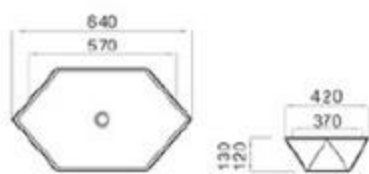

6242-M1

size: 570*370*120mm
640*420*130mm
above counter mounting