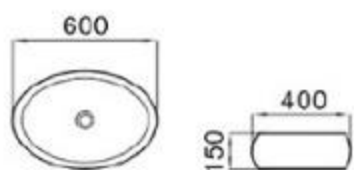

MOPO® / Profession Series Display Art Basin

6121-E1

size: 600*400*150mm
above counter mounting