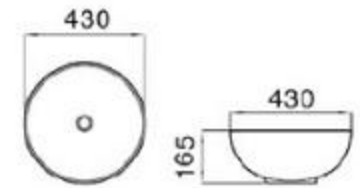

6024-M1

size: 430*430*165mm
above counter mounting

6024-M2

size: 430*430*165mm
above counter mounting

6024-M3

size: 430*430*165mm
above counter mounting

6024-M4

size: 430*430*165mm
above counter mounting