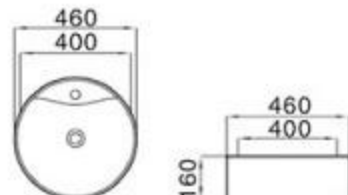

size: 550*395*170mm
above counter mounting

6004A

size: 550*450*175mm
above counter mounting

6004B

size: 550*395*170mm
above counter mounting

6006

size: 520*460*160mm
above counter mounting

6007A

size: 420*420*180mm
above counter mounting

6020

size: 420*420*165mm
above counter mounting

6021

size: 420*420*170mm
above counter mounting

6022

size: 425*425*170mm
above counter mounting

6023

size: 440*440*180mm
above counter mounting

6024

size: 430*430*165mm
above counter mounting

6025

size: 590*380*190mm
above counter mounting

6026

size: 400*400*160mm
460*460*160mm
above counter mounting

6026B

size: 460*460*160mm
above counter mounting

6027

size: 590*390*220mm
above counter mounting

6029

size: 430*430*150mm
above counter mounting

6031

size: 400*400*140mm
above counter mounting

6032