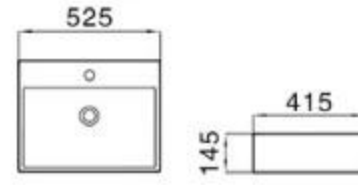

	Shangri-La	
Westin	case	Hilton
Four Points	Kempinski	

MOPO[®] / Profession Series Display Art Basin

104

size: 430*450*130mm
above counter mounting

106

size: 560*460*150mm
above counter mounting

108

size: 525*415*145mm
above counter mounting

110

size: 520*430*150mm
above counter mounting

111

size: 460*460*160mm
above counter mounting

113

size: 565*455*155mm
above counter mounting

115

size: 410*410*150mm
above counter mounting

size: 460*420*160mm
above counter mounting

502

size: 710*505*210mm
above counter mounting

6001

size: 500*500*170mm
above counter mounting

6003

size: 460*460*165mm
above counter mounting

6004

size: 550*395*170mm
above counter mounting

6004A

size: 550*450*175mm
above counter mounting

6004B

size: 550*395*170mm
above counter mounting

6006

size: 520*460*160mm
above counter mounting

6007A