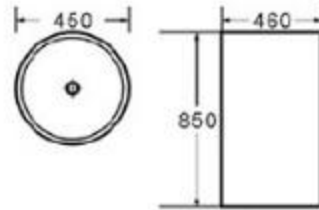

LT023-M1

size: 450*460*850mm
fixing to wall with back

LT023-M2

size: 450*460*850mm
fixing to wall with back

LT023-M3

size: 450*460*850mm
fixing to wall with back

LT023-M4

size: 450*460*850mm
fixing to wall with back