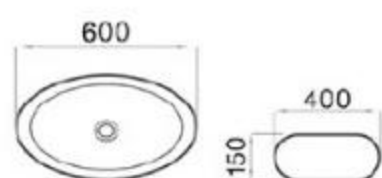

To search
for life
of high
quality

To search for life of high quality.

MOPO[®] / Profession Series Display Art Basin

6121-M1

size: 600*400*150mm
above counter mounting

6121-M2

size: 600*400*150mm
above counter mounting