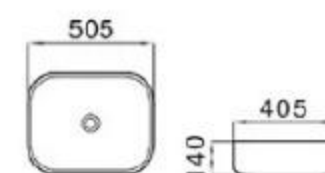

6128-M4

size: 505*405*140mm
above counter mounting