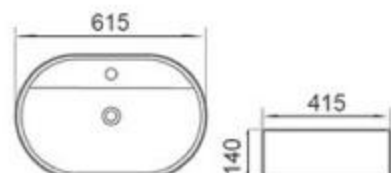

151

size: 700*460*160mm
800*460*160mm
above counter mounting

MOPO®

152

size: 510*400*150mm
above counter mounting

153

size: 400*425*155mm
above counter mounting

154

size: 575*385*140mm
above counter mounting

6185

size: 715*410*145mm
above counter mounting

6186

size: 440*440*140mm
above counter mounting

6187

size: 510*510*120mm
above counter mounting

6188

size: 455*455*155mm
above counter mounting

531

size: 320*320*150mm
above counter mounting

6206

size: 425*265*140mm
above counter mounting

MOPO[®] / Profession Series Display Art Basin

6207

size: 600*415*140mm
above counter mounting

6208

size: 615*415*140mm
above counter mounting

6209

size: 810*400*140mm
above counter mounting

6210

size: 815*415*140mm
above counter mounting

6211

size: 405*405*155mm
above counter mounting