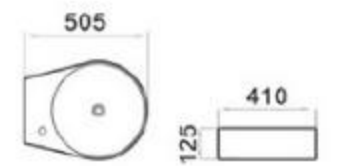

6263-M1

size: 505*410*125mm
above counter mounting

6263-M2

size: 505*410*125mm
above counter mounting

6263-M3

size: 505*410*125mm
above counter mounting

6263-M4

size: 505*410*125mm
above counter mounting