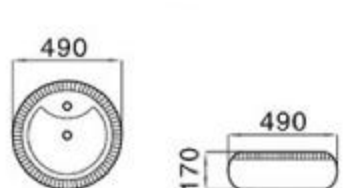

122

size: 465*465*150mm
above counter mounting

124

size: 530*410*160mm
above counter mounting

131

size: 570*450*160mm
above counter mounting

149A

size: 545*415*135mm
above counter mounting

151

size: 700*460*160mm
800*460*160mm
above counter mounting

MOPO®

152

size: 510*400*150mm
above counter mounting

153

size: 400*425*155mm
above counter mounting

154

size: 550*395*170mm
above counter mounting

6004A

size: 550*450*175mm
above counter mounting

6004B

size: 550*395*170mm
above counter mounting

6006

size: 520*460*160mm
above counter mounting

6007A

size: 605*410*160mm
above counter mounting

6119

size: 670*440*150mm
above counter mounting

6120

size: 480*350*145mm
590*405*145mm
above counter mounting

6121

size: 490*350*150mm
600*400*150mm
above counter mounting