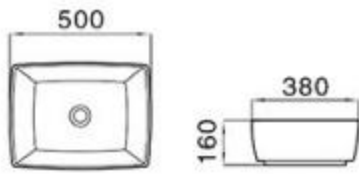

size: 480*480*200mm
above counter mounting

6033

size: 535*440*170mm
above counter mounting

6034

size: 550*355*140mm
above counter mounting

6035

size: 540*340*140mm
above counter mounting

6036

size: 530*310*150mm
above counter mounting

6038

size: 440*440*140mm
above counter mounting

6038A

size: 430*435*160mm
above counter mounting

6039

size: 460*460*180mm
above counter mounting

6041

size: 500*430*200mm
above counter mounting

MOPO[®] / Profession Series Display Art Basin

6042

size: 400*400*150mm
above counter mounting

6048

size: 630*420*140mm
above counter mounting

6049A

size: 545*355*160mm
above counter mounting

6050

size: 450*375*180mm
above counter mounting

6051

size: 500*380*160mm
above counter mounting

6052

size: 480*330*140mm
above counter mounting

6053

size: 600*400*140mm
above counter mounting