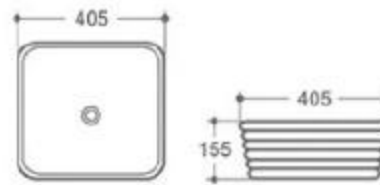

6211-M1

size: 405*405*155mm
above counter mounting