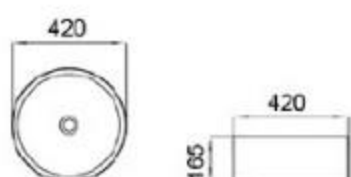

6020-E2

size: 420*420*165mm
above counter mounting