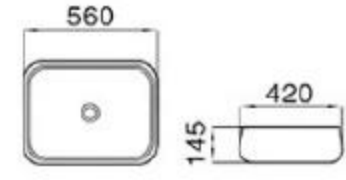

size: 630*420*140mm
above counter mounting

6048-M2

size: 630*420*140mm
above counter mounting

6133-M1

size: 560*420*145mm
above counter mounting

6133-M2

size: 560*420*145mm
above counter mounting

6188-M1