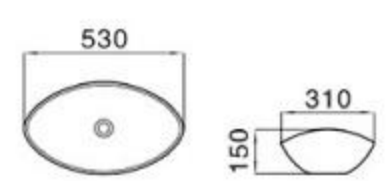

size: 550*395*170mm
above counter mounting

6004A

size: 550*450*175mm
above counter mounting

6004B

size: 550*395*170mm
above counter mounting

6006

size: 520*460*160mm
above counter mounting

6007A

size: 460*460*160mm
above counter mounting

6027

size: 590*390*220mm
above counter mounting

6029

size: 430*430*150mm
above counter mounting

6031

size: 400*400*140mm
above counter mounting

6032

size: 480*480*200mm
above counter mounting

6033

size: 535*440*170mm
above counter mounting

6034

size: 550*355*140mm
above counter mounting

6035

size: 540*340*140mm
above counter mounting

6036

size: 530*310*150mm
above counter mounting

6038

size: 440*440*140mm
above counter mounting

6038A

size: 430*435*160mm
above counter mounting

6039

size: 460*460*180mm
above counter mounting

6041