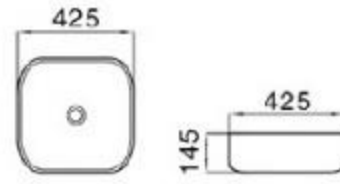

6129-M3

size: 425*425*145mm
above counter mounting