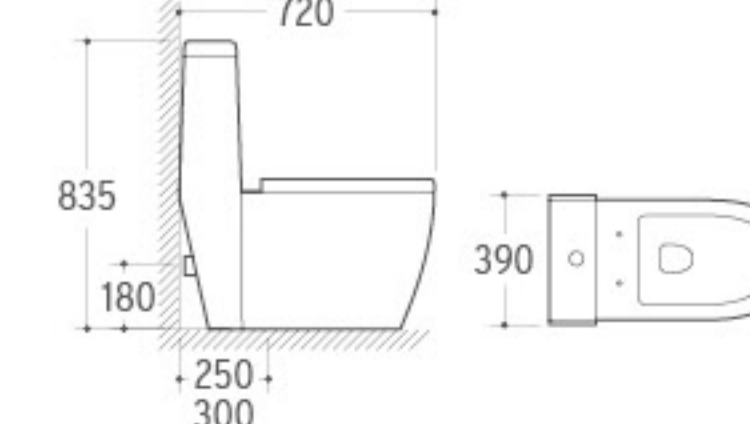

8225
Washdown/Siphonic One-piece Toilet
Size: 700x390x780mm
P-trap: 180mm Roughing-in
S-trap: 250/300mm Roughing-in