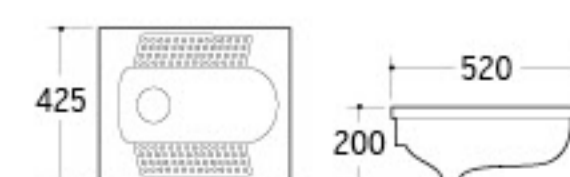

SP-026

Squat Pan
Size: 520x425x200mm
Gravity-fed flushing system