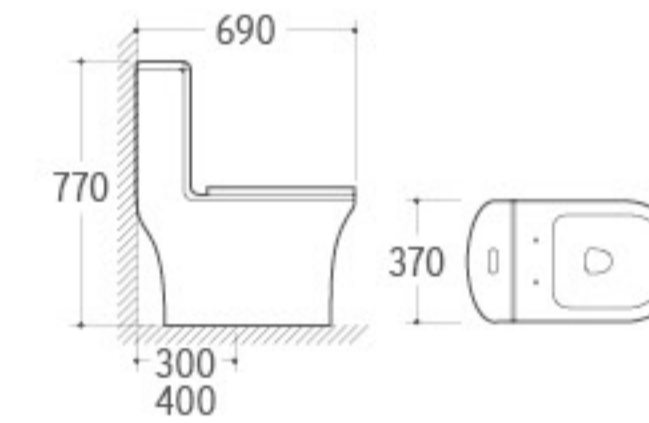

807
Siphonic One-piece Toilet
Size: 720x365x655mm
S-trap: 300/400mm Roughing-in