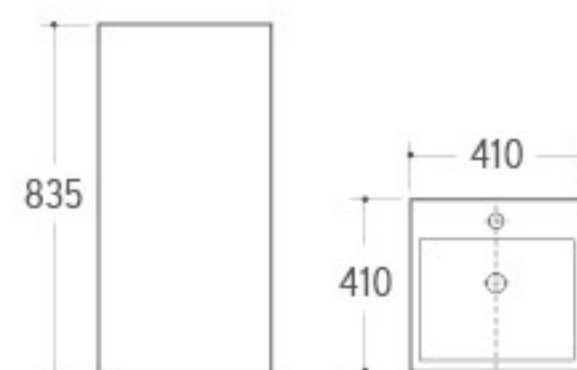

G-027

Pedestal Basin
Size: 410x410x905mm
Fixing to wall with back