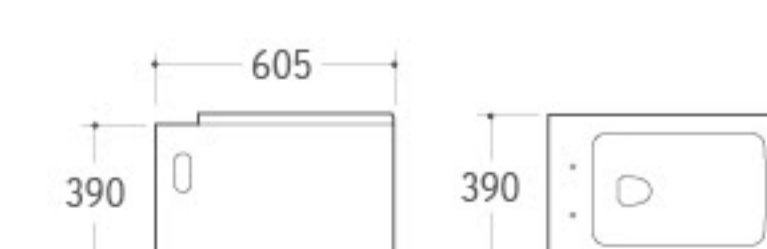

WALL HUNG TOILET

The personalized sanitary ware leads the entrie theme, simple and bright line draw out enjoyable and charming life.

CONCISE