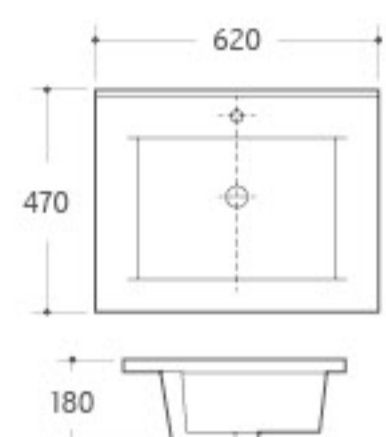

TB014-75
Cabinet Basin
Size: 750x470x180mm
Above counter mounting