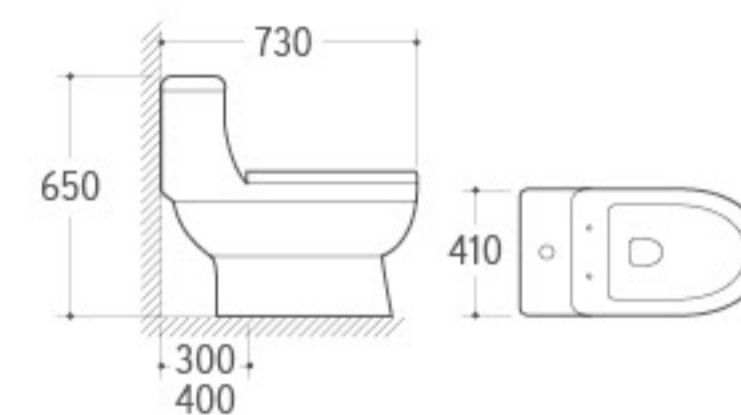

8258
Washdown/Siphonic One-piece Toilet
Size: 685x380x745mm
P-trap: 180mm Roughing-in
S-trap: 250/300/400mm Roughing-in