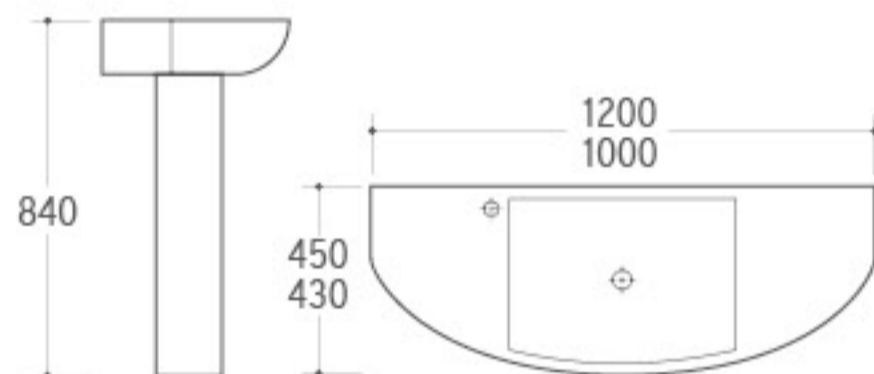

3038

Pedestal Basin
Size: 1200x450x840mm
Size: 1000x430x840mm
Fixing to wall with back