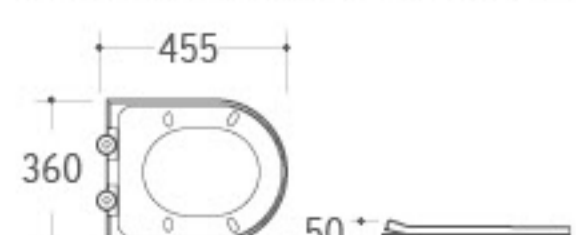

SC065-2

Material: PP
 Size: 455x360x50mm
 Adjustable distance
 Between fixing hole(A): 125-170mm
 Adjustable length(B): 445-490mm
 Quick release hinge

SC065-3

Material: PP
 Size: 455x360x50mm
 Adjustable distance
 Between fixing hole(A): 125-170mm
 Adjustable length(B): 445-490mm
 Stainless steel hinge (Big size/Small size)

SC065-4

Material: PP
 Size: 455x360x50mm
 Adjustable distance
 Between fixing hole(A): 125-170mm
 Adjustable length(B): 445-490mm
 Stainless steel hinge (Big size/Small size)

SC065-5

Material: UF
 Size: 455x360x50mm
 Adjustable distance
 Between fixing hole(A): 125-170mm
 Adjustable length(B): 445-490mm
 Stainless steel hinge (Big size/Small size)