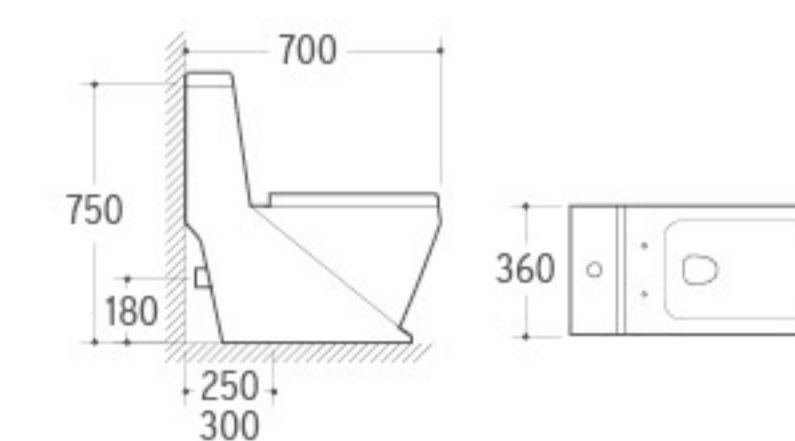

8278
Washdown/Siphonic One-piece Toilet
Size: 740x500x690mm
P-trap: 180mm Roughing-in
S-trap: 250/300mm Roughing-in