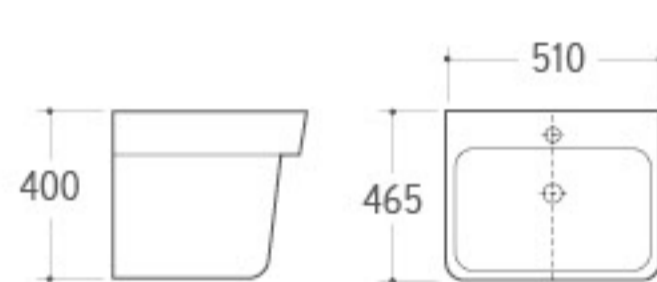

SWB-004

Wall-hung Basin
Size: 400x420x155mm
Wall-hung installation

WB-044

Wall-hung Basin
Size: 490x350x340mm
Wall-hung installation

WB-045

Wall-hung Basin
Size: 510x465x400mm
Wall-hung installation

WB-047

Wall-hung Basin
Size: 555x480x360mm
Wall-hung installation