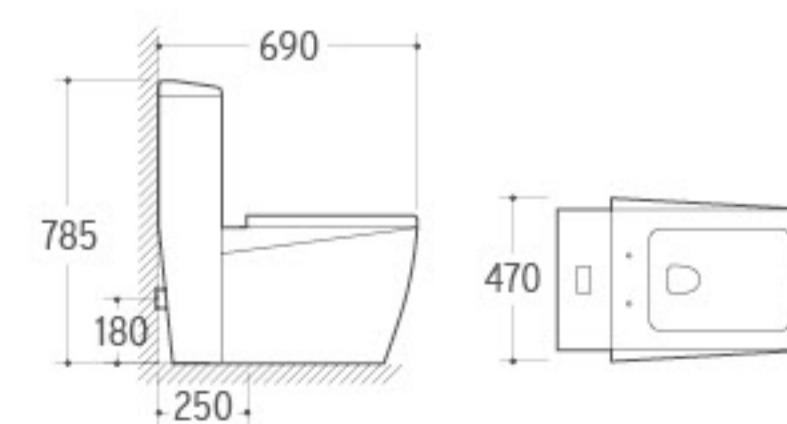

8210
Washdown One-piece Toilet
Size: 755x365x770mm
P-trap: 180mm Roughing-in
S-trap: 250mm Roughing-in