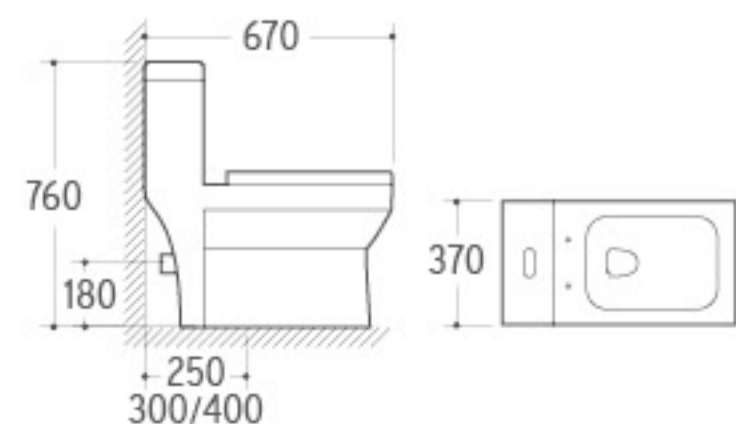

8218
Washdown/Siphonic One-piece Toilet
Size: 670x375x760mm
P-trap: 180mm Roughing-in
S-trap: 250/300/400mm Roughing-in