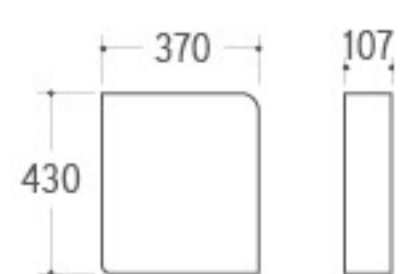

PT-021
Water tank
Size: 380x120x430mm