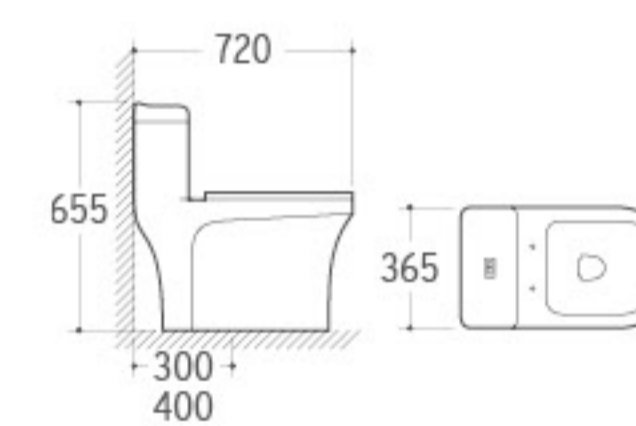

3022RG
Pedestal Basin
Size: 565x455x855mm
Fixing to wall with back