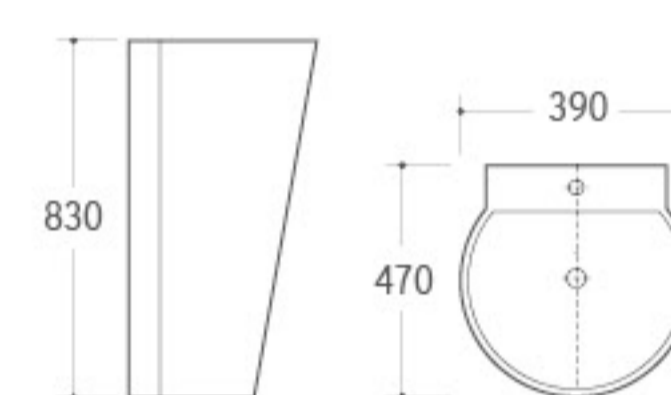

G-025

Pedestal Basin
Size: 365x280x820mm
Fixing to wall with back