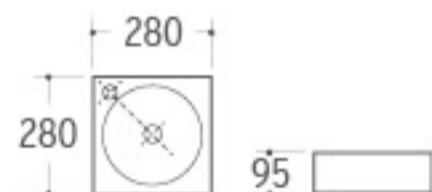

SWB-015
Wall-hung Basin
Size: 280x280x95mm
Wall-hung installation