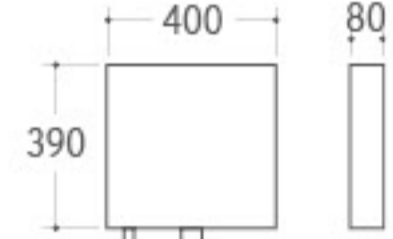

PT-019
Water tank
Size: 375x118x402mm