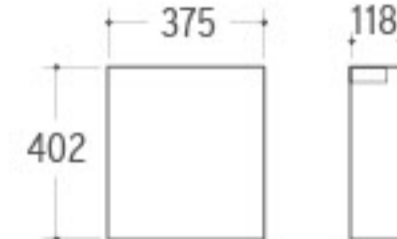

8273
Washdown One-piece Toilet
Size: 500x285x530mm
P-trap: 120mm Roughing-in
S-trap: 200/300mm Roughing-in