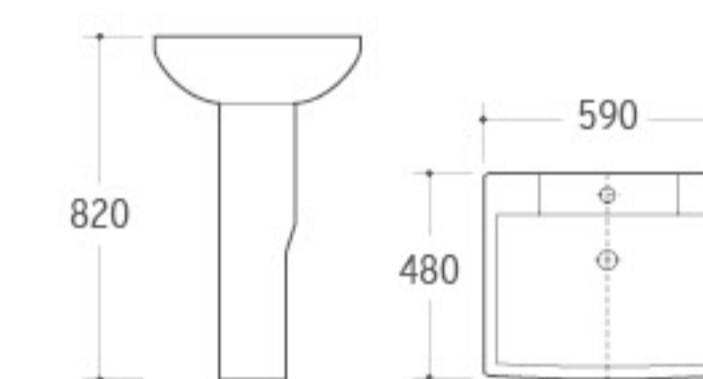

3016
Pedestal Basin
Size: 580x440x830mm
Fixing to wall with back

3017
Pedestal Basin
Size: 560x470x850mm
Fixing to wall with back

3021
Pedestal Basin
Size: 640x510x820mm
Fixing to wall with back

3023
Pedestal Basin
Size: 590x480x820mm
Fixing to wall with back