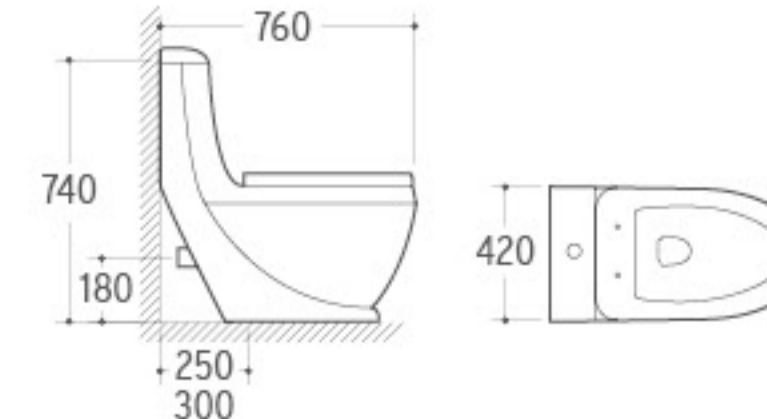

3032P
Pedestal Basin
Size: 660x520x890mm
Fixing to wall with back