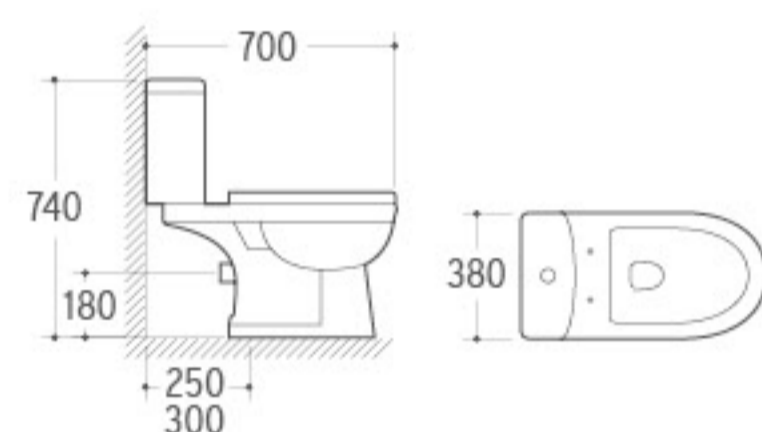

2015

Washdown Two-piece Toilet
Size: 700x380x740mm
P-trap: 180mm Roughing-in
S-trap: 250/300mm Roughing-in

ZJ8115G

Siphonic One Piece Toilet
Size: 720x360x765mm
S-trap: 300mm Roughing-in