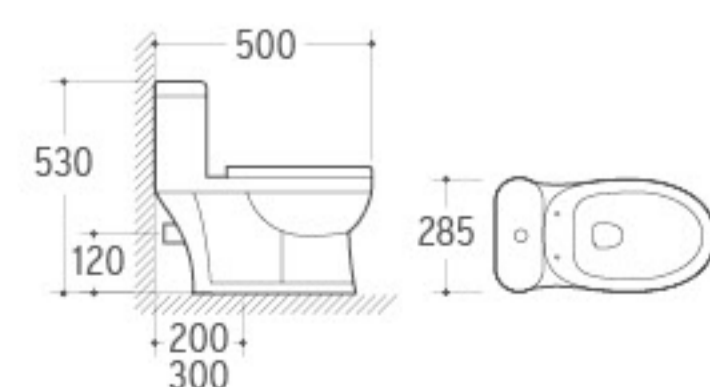

8273OR

Washdown One-piece Toilet
Size: 500x285x530mm
P-trap: 120mm Roughing-in
S-trap: 200/300mm Roughing-in

GT-016

1. 550x70x130mm
2. 315x70x120mm
3. 180x60x105mm
4. 205x80x105mm
5. 70x65x100mm
6. 115x70x70mm