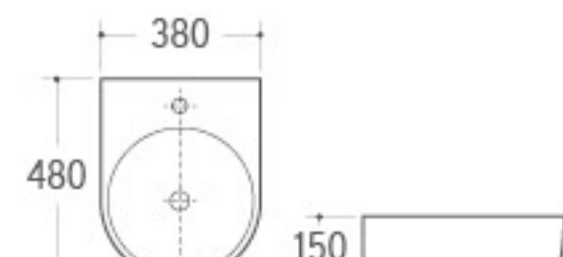

Wall-hung Basin
Size: 470x460x370mm
Wall-hung installation

WB-052

Wall-hung Basin
Size: 520x440x380mm
Wall-hung installation

SWB-001

Wall-hung Basin
Size: 380x480x150mm
Wall-hung installation

SWB-008

Wall-hung Basin
Size: 405x285x125mm
Wall-hung installation