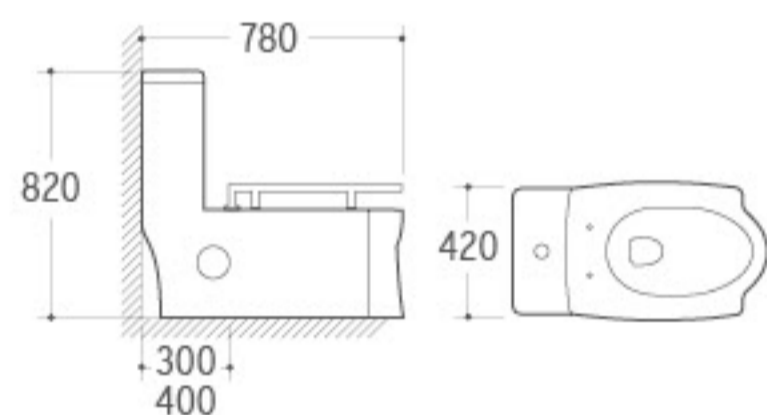

802
Siphonic One-piece Toilet
Size: 650x340x685mm
S-trap: 300/400mm Roughing-in