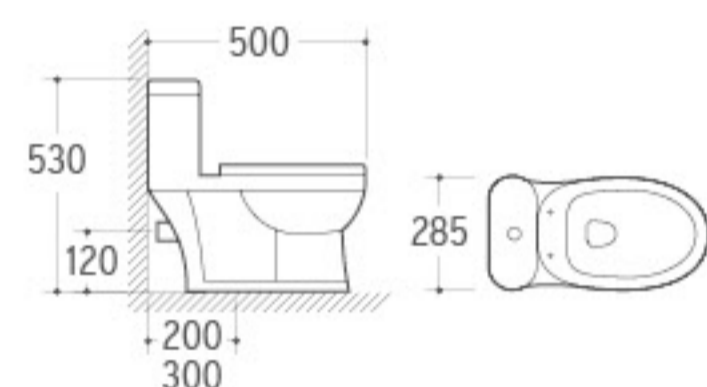

8273Y

Washdown One-piece Toilet
Size: 500x285x530mm
P-trap: 120mm Roughing-in
S-trap: 200/300mm Roughing-in