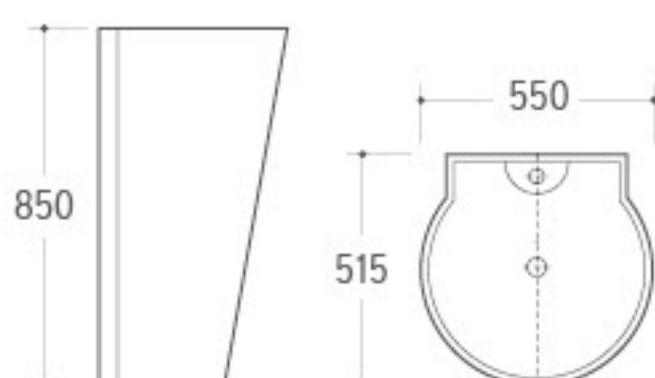

G-002

Pedestal Basin
Size: 550x515x850mm
Fixing to wall with back