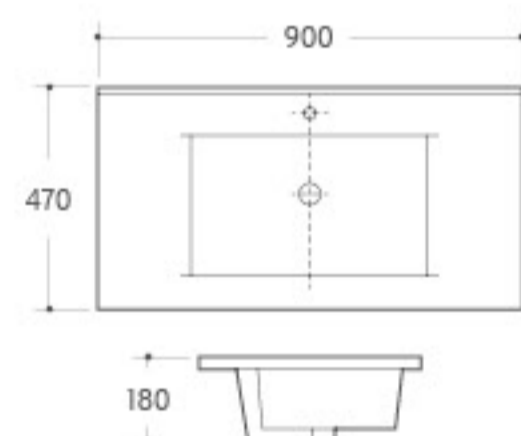

TB015-80
Cabinet Basin
Size: 815x365x135mm
Above counter mounting