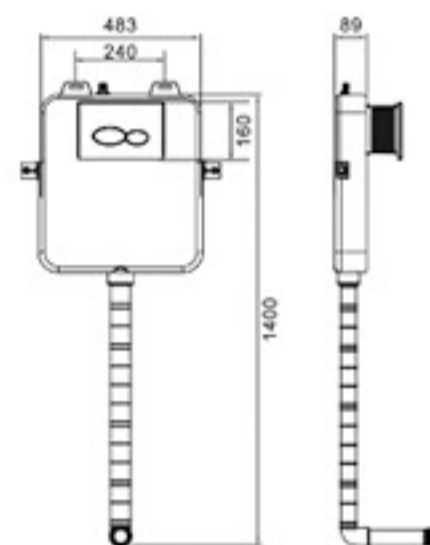

WT-004
Concealed Cistern
Size: 580x80x1180mm
Fixing to wall with back