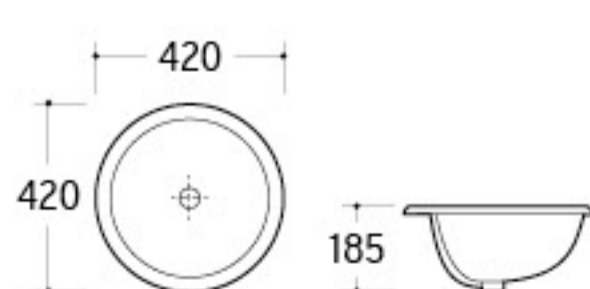

UB-010
Under Counter Basin
Size: 520x390x180mm

AB-011
Above Counter Basin
Size: 500x455x185mm
Above counter mounting

AB-012
Above Counter Basin
Size: 560x470x200mm
Above counter mounting

AB-013
Above Counter Basin
Size: 420x420x185mm
Above counter mounting