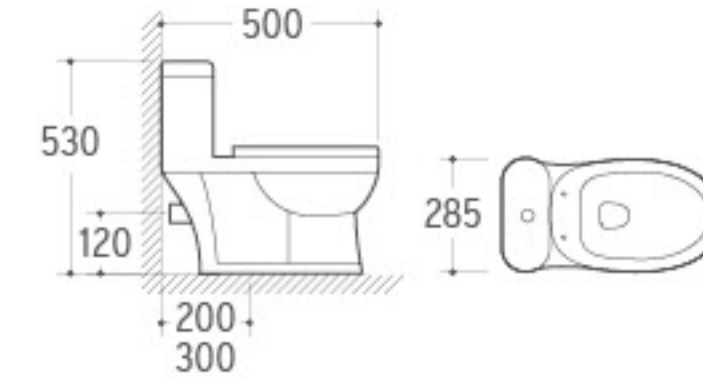

3026F
Pedestal Basin
Size: 430x340x500mm
Fixing to wall with back