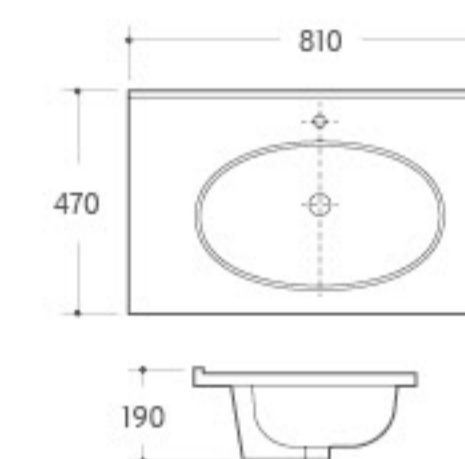

TB013-80

Cabinet Basin
Size: 810x470x190mm
Above counter mounting