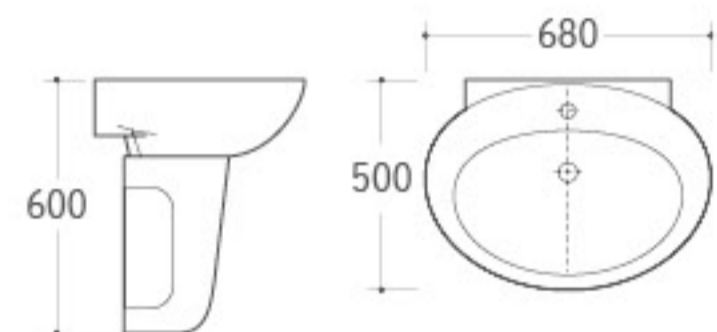

WB-021
Wall-hung Basin
Size: 515x450x480mm
Wall-hung installation