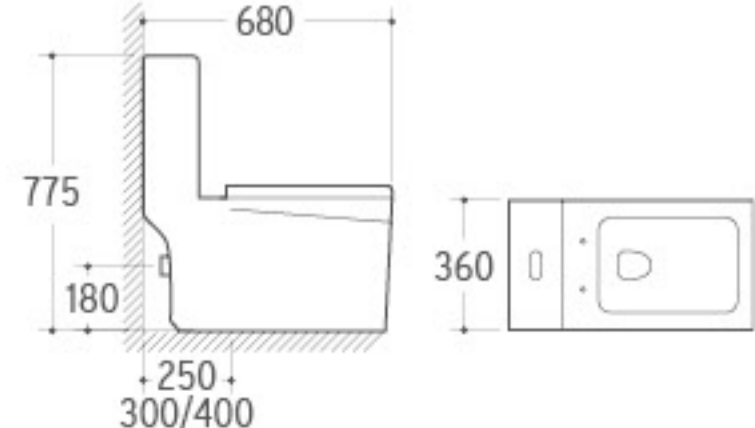

8201
Washdown One-piece Toilet
Size: 630x350x750mm
P-trap: 180mm Roughing-in
S-trap: 250/300mm Roughing-in