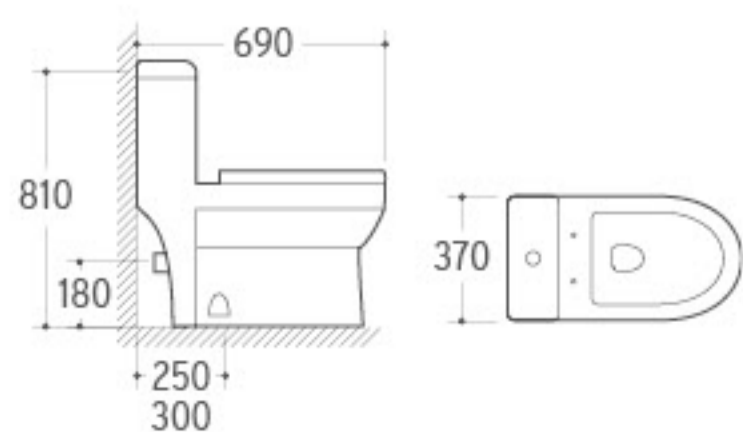

PJ17104
Pedestal Basin
Size: 600x460x830mm
Fixing to wall with back