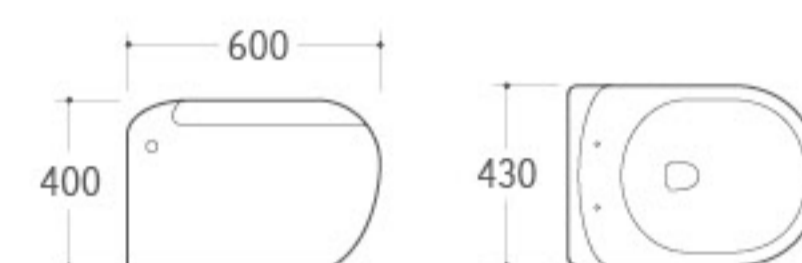

WH-002
Wall-hung Toilet
Size: 570x350x330mm
P-trap: 180mm Roughing-in