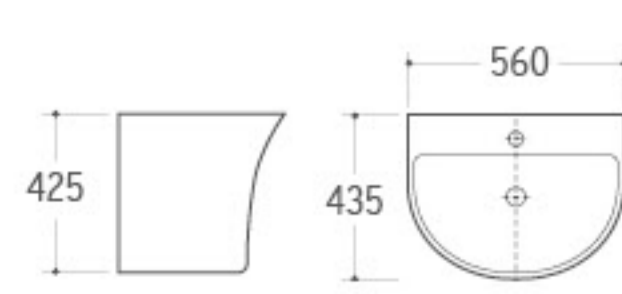

WB-025
Wall-hung Basin
Size: 550x470x490mm
Wall-hung installation

WB-026
Wall-hung Basin
Size: 600x485x430mm
Wall-hung installation

WB-028
Wall-hung Basin
Size: 560x450x400mm
Wall-hung installation

WB-036
Wall-hung Basin
Size: 560x435x425mm
Wall-hung installation