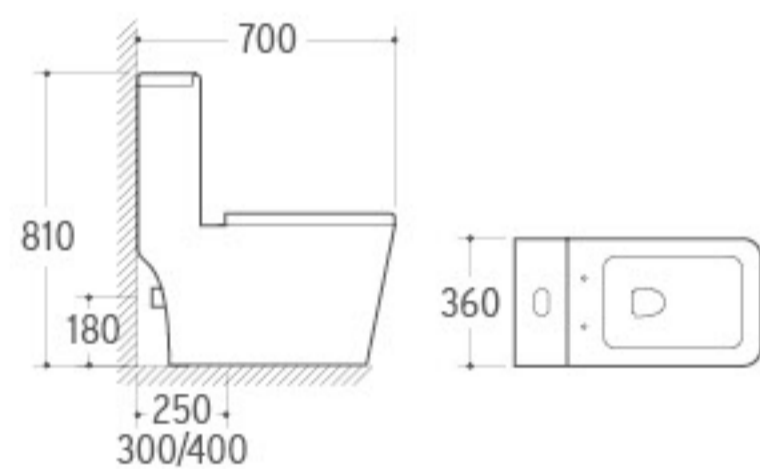

8213
Washdown/Siphonic One-piece Toilet
Size: 680x370x840mm
P-trap: 180mm Roughing-in
S-trap: 250/300mm Roughing-in