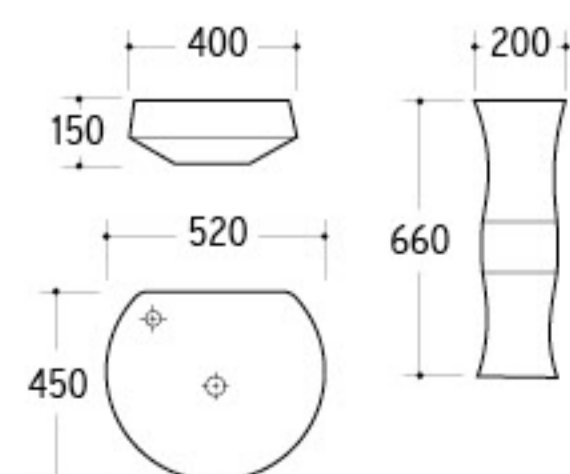

D-076
Art Basin
Size: 480x320x140mm
Above counter mounting

D-077
Art Basin
Size: 400x400x155mm
Above counter mounting

D-078
Art Basin
Size: 425x425x145mm
Above counter mounting

TS-003
Hand-made Pedestal Basin
Full Set Size: 520x450x810mm
Basin Size: 400x400x150mm
Plate Size: 520x450x10mm
Pedestal Size: 200x200x660mm
Fixing to wall with back