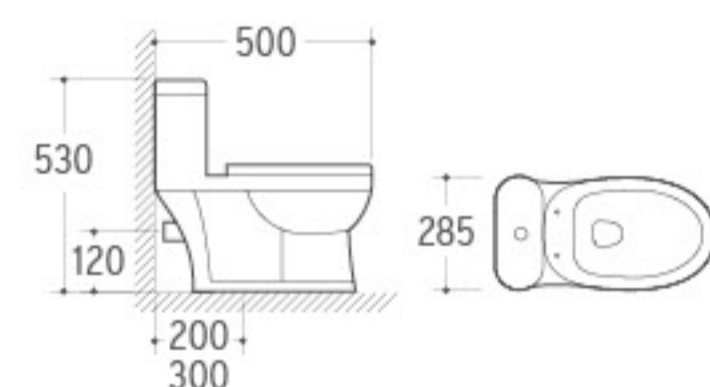

8273BL

Washdown One-piece Toilet
Size: 500x285x530mm
P-trap: 120mm Roughing-in
S-trap: 200/300mm Roughing-in