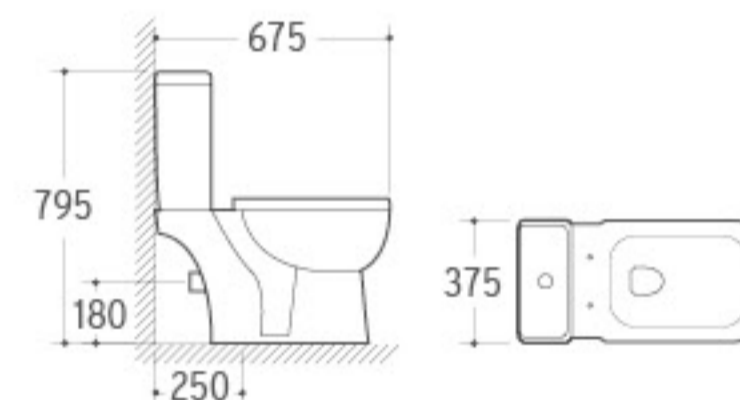

3015

Pedestal Basin
 Size: 580x460x850mm
 Fixing to wall with back

007

Bidet
 Size: 590x350x400mm
 Fixing to wall with back

2010

Washdown Two-piece Toilet
 Size: 675x375x795mm
 P-trap: 180mm Roughing-in
 S-trap: 250mm Roughing-in