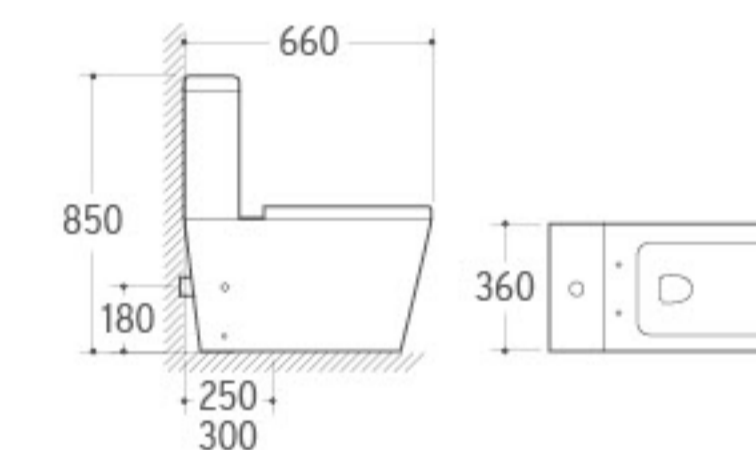

2003
Washdown Two-piece Toilet
Size: 705x400x810mm
P-trap: 180mm Roughing-in
S-trap: 250mm Roughing-in