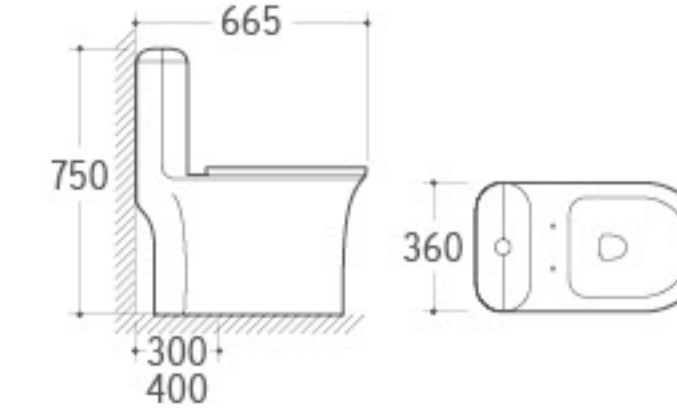

822
Siphonic One-piece Toilet
Size: 720x360x765mm
S-trap: 300/400mm Roughing-in