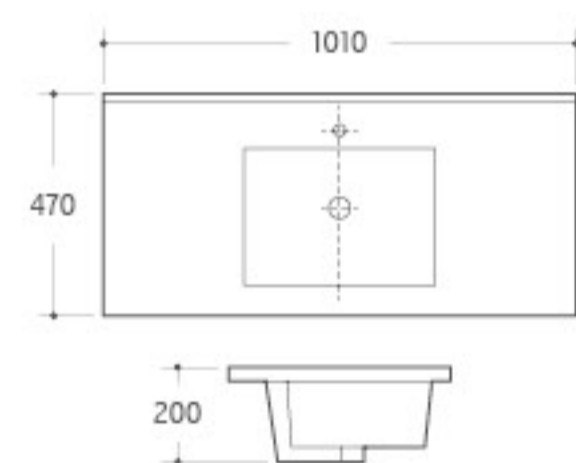

TB012-100

Cabinet Basin
Size: 1010x470x200mm
Mounting above cabinet