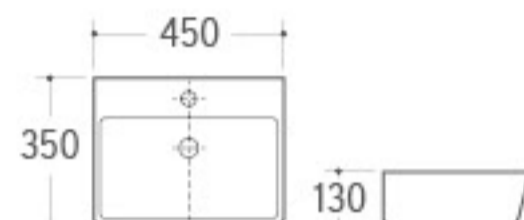

SWB-013
Wall-hung Basin
Size: 450x350x130mm
Wall-hung installation