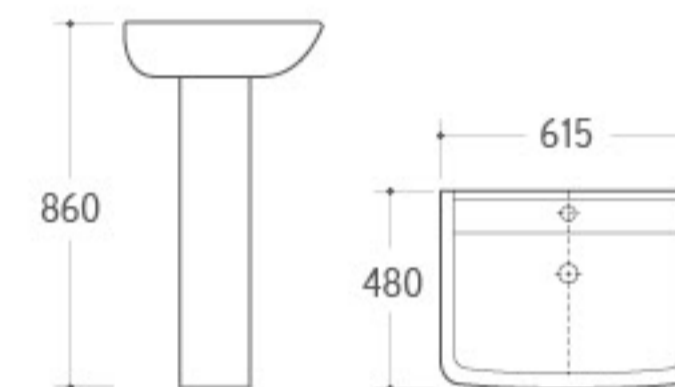

3008

Pedestal Basin
Size: 615x480x860mm
Fixing to wall with back