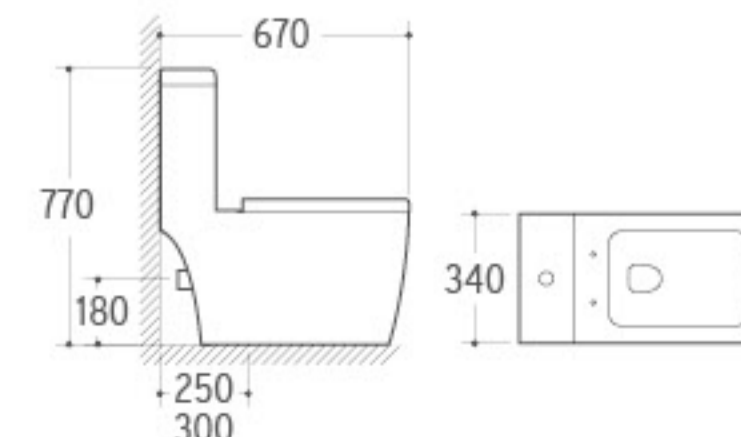

8267
Siphonic One-piece Toilet
Size: 720x395x695mm
S-trap: 250/300/400mm Roughing-in