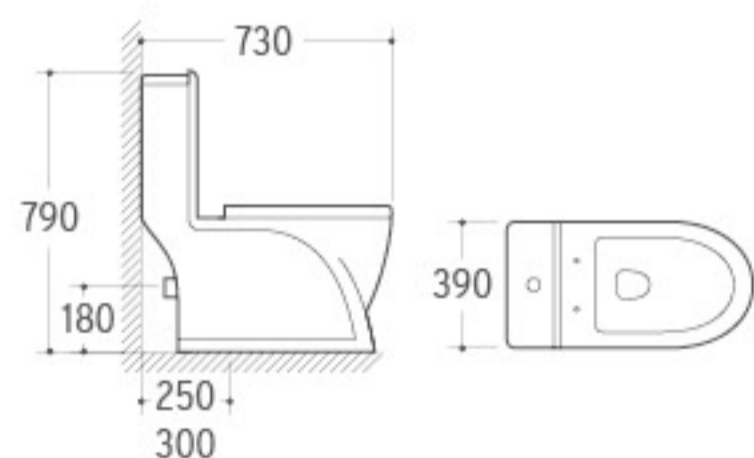

8227
Washdown/Siphonic One-piece Toilet
Size: 690x370x815mm
P-trap: 180mm Roughing-in
S-trap: 200/250/300mm Roughing-in