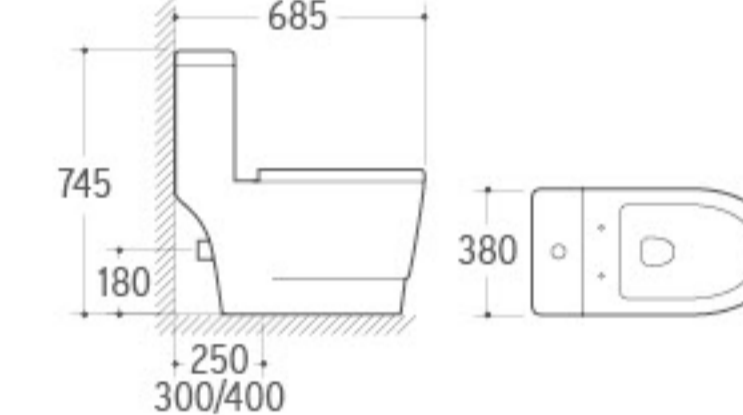

8259
Washdown/Siphonic One-piece Toilet
Size: 680x370x780mm
P-trap: 180mm Roughing-in
S-trap: 250/300/400mm Roughing-in