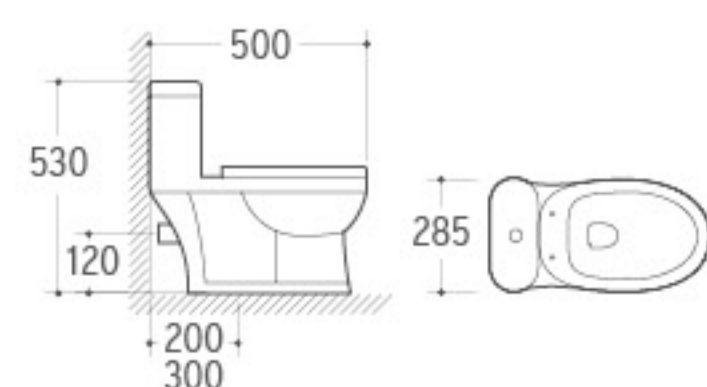

8273P

Washdown One-piece Toilet
Size: 500x285x530mm
P-trap: 120mm Roughing-in
S-trap: 200/300mm Roughing-in