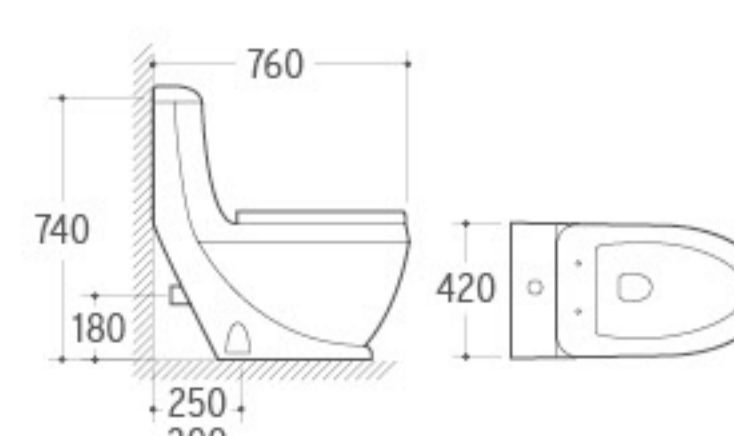

**3011**

Pedestal Basin
 Size: 610x500x835mm
 Fixing to wall with back

**019**

Bidet
 Size: 550x375x415mm
 Fixing to wall with back

**8236**

Washdown One-piece Toilet
 Size: 760x420x740mm
 P-trap: 180mm Roughing-in
 S-trap: 250/300mm Roughing-in

**3032**

Pedestal Basin
 Size: 660x520x890mm
 Fixing to wall with back

**036**

Bidet
 Size: 635x420x485mm
 Fixing to wall with back

ONE PIECE TOILET

DEDUCTIVE BEAUTY

Outstanding appearance, it is a beautiful scenery inside your house it brings you unlimited enjoyment.