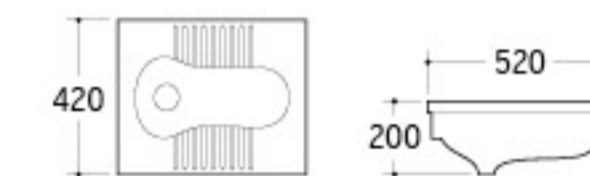

SP-004

Squat Pan
Size: 520x420x200mm
Gravity-fed flushing system