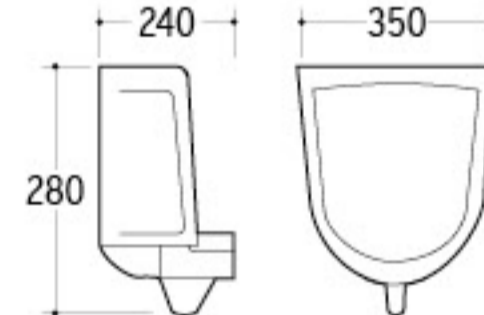

UP-024

Urinal
Size: 360x300x460mm
Wall-hung installation

UP-025

Urinal
Size: 330x290x480mm
Wall-hung installation

UP-026

Urinal
Size: 350x240x280mm
Wall-hung installation

Our eye-sight towards fashion brings sensitivity and creation into sanitary wares, and build up new manner in brief, bright and smart style.