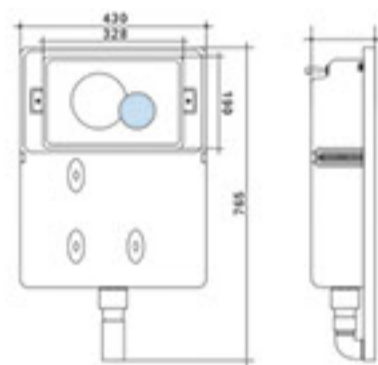

WT-002
Concealed Cistern
Size: 480x120x990mm
Fixing to wall with back