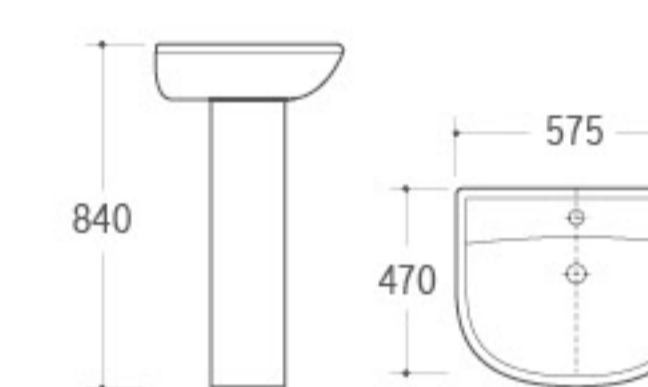

**3002**

Pedestal Basin
 Size: 580x480x875mm
 Fixing to wall with back

**3003**

Pedestal Basin
 Size: 565x410x800mm
 Fixing to wall with back

**3008**

Pedestal Basin
 Size: 615x480x860mm
 Fixing to wall with back

**3009**

Pedestal Basin
 Size: 550x440x840mm
 Fixing to wall with back

**3010**

Pedestal Basin
 Size: 575x470x840mm
 Fixing to wall with back

**3004**

Pedestal Basin
 Size: 550x470x890mm
 Fixing to wall with back