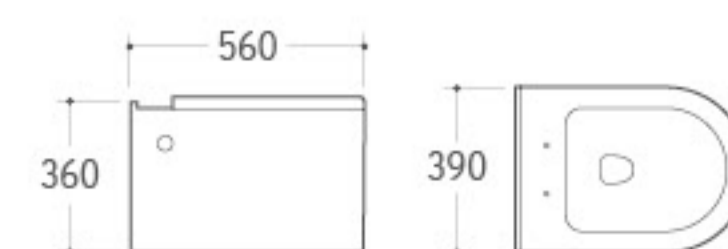

WH-008
Wall-hung Toilet
Size: 550x350x365mm
P-trap: 180mm Roughing-in