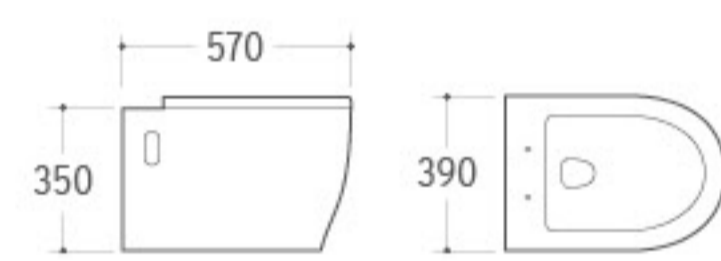

WH-013

Wall-hung Toilet
Size: 490x370x390mm
P-trap: 180mm Roughing-in

WH-014

Wall-hung Toilet
Size: 545x360x370mm
P-trap: 180mm Roughing-in

WH-015

Wall-hung Toilet
Size: 570x390x350mm
P-trap: 180mm Roughing-in