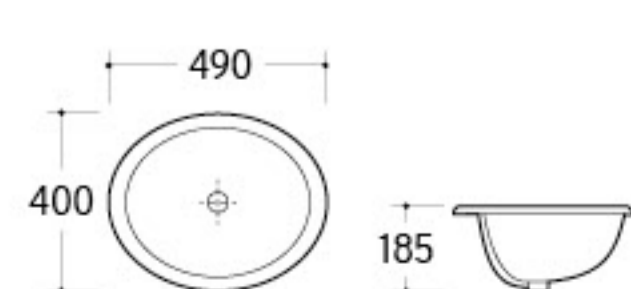

AB-014
Above Counter Basin
Size: 490x400x185mm
Above counter mounting