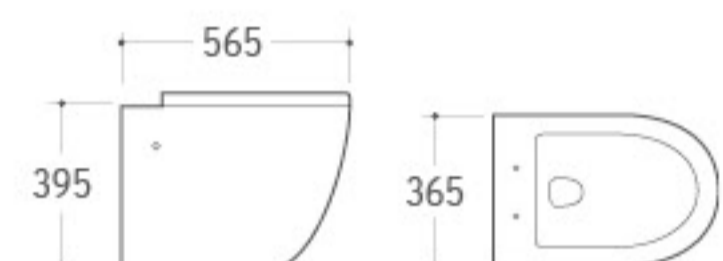

WH-009
Wall-hung Toilet
Size: 605x390x390mm
P-trap: 180mm Roughing-in

WH-010

Wall-hung Toilet
Size: 550x365x380mm
P-trap: 180mm Roughing-in

WH-011

Wall-hung Toilet
Size: 565x365x395mm
P-trap: 180mm Roughing-in