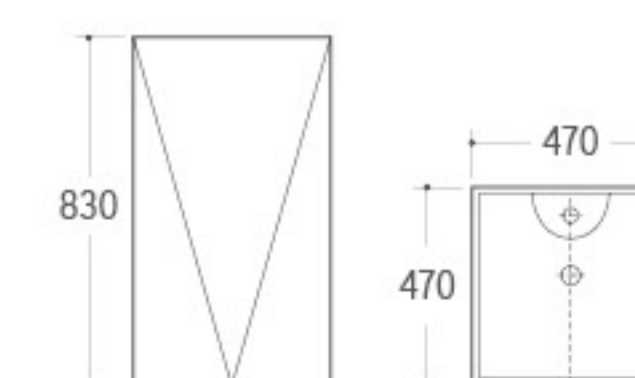

**G-012**

Pedestal Basin
Size: 450x460x970mm
Fixing to wall with back

**G-013**

Pedestal Basin
Size: 515x445x850mm
Fixing to wall with back

**G-016**

Pedestal Basin
Size: 470x470x830mm
Fixing to wall with back