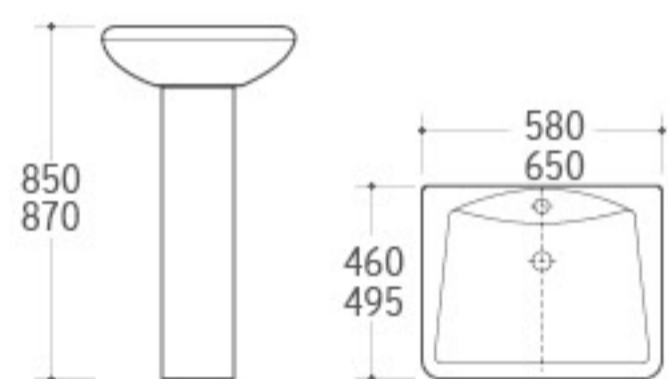

**3013**

Pedestal Basin
 Size: 680x500x820mm
 Fixing to wall with back

**3014**

Pedestal Basin
 Size: 665x505x860mm
 Fixing to wall with back

3015
Pedestal Basin
Size: 580x460x850mm
Size: 650x495x870mm
Fixing to wall with back