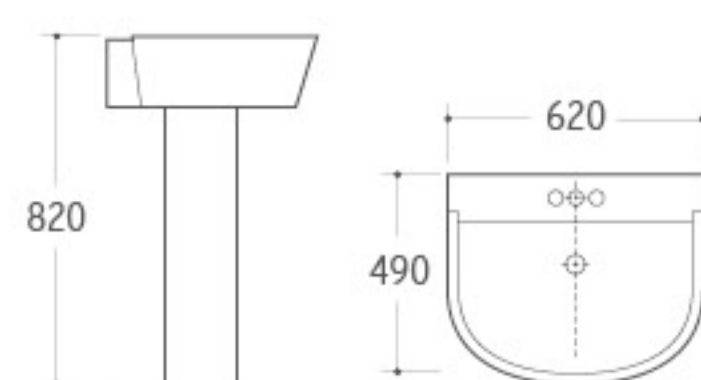

3024
Pedestal Basin
Size: 600x460x840mm
Fixing to wall with back

3018
Pedestal Basin
Size: 830x550x830mm
Fixing to wall with back

3019
Pedestal Basin
Size: 600x460x830mm
Fixing to wall with back

3020
Pedestal Basin
Size: 620x490x820mm
Fixing to wall with back