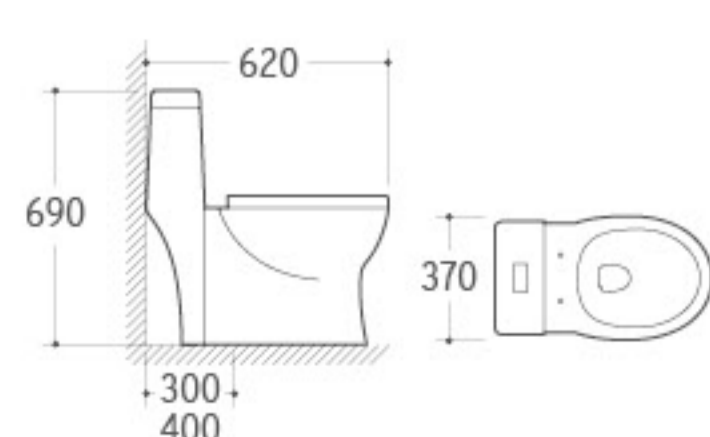

8254
Siphonic One-piece Toilet
Size: 630x360x730mm
S-trap: 300/400mm Roughing-in