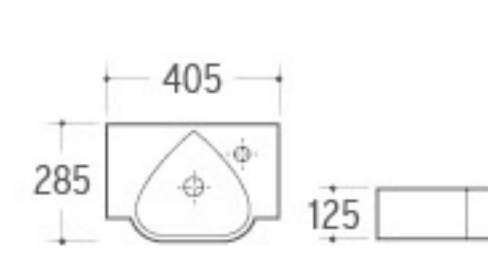

Wall-hung Basin
Size: 470x460x370mm
Wall-hung installation

WB-052

Wall-hung Basin
Size: 520x440x380mm
Wall-hung installation

SWB-001

Wall-hung Basin
Size: 380x480x150mm
Wall-hung installation

SWB-008

Wall-hung Basin
Size: 405x285x125mm
Wall-hung installation