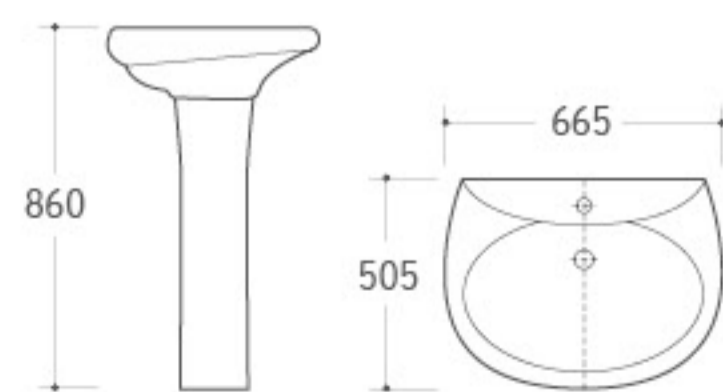

3014

Pedestal Basin
Size: 665x505x860mm
Fixing to wall with back

008

Bidet
Size: 590x360x420mm
Fixing to wall with back