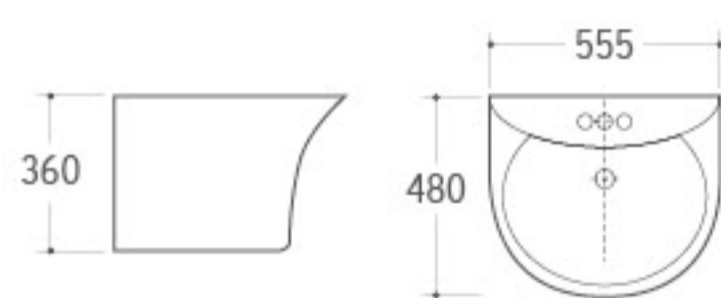

SWB-004

Wall-hung Basin
Size: 400x420x155mm
Wall-hung installation

WB-044

Wall-hung Basin
Size: 490x350x340mm
Wall-hung installation

WB-045

Wall-hung Basin
Size: 510x465x400mm
Wall-hung installation

WB-047

Wall-hung Basin
Size: 555x480x360mm
Wall-hung installation