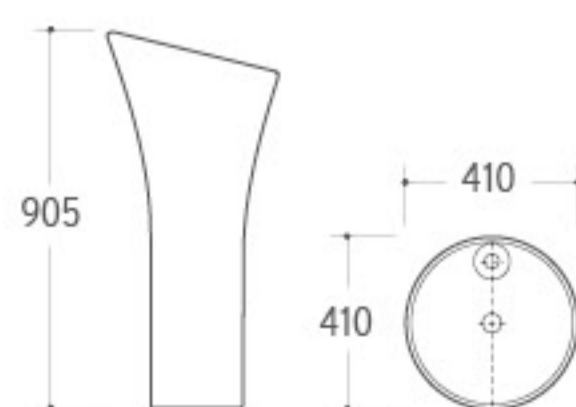

PERSONALITY UNIQUE CHARM

Tough broken line outlines unique charm and personality. Novel color creates relaxed mood and joy. Wash basin with exaggerated shape has great visual impact. The whole series exudes the charm and vitality of youth.