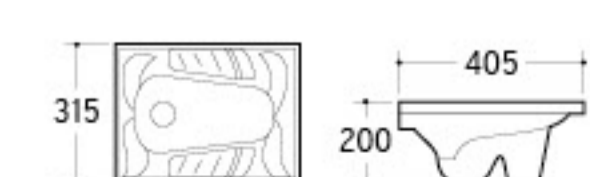

SP-026

Squat Pan
Size: 520x425x200mm
Gravity-fed flushing system

SP-026S

Squat Pan
Size: 520x425x240mm
Gravity-fed flushing system

SP-027

Squat Pan
Size: 405x315x200mm
Gravity-fed flushing system

SP-012

Squat Pan
Size: 620x380x250mm
Gravity-fed flushing system