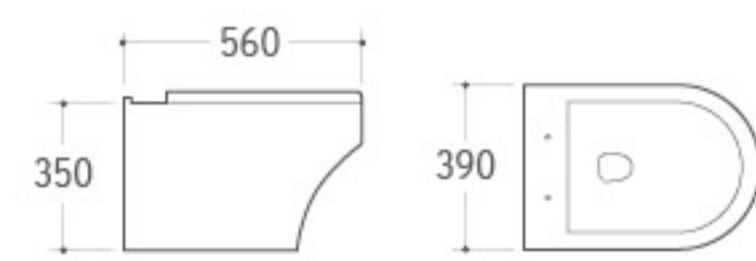

WH-019

Wall-hung Toilet
Size: 555x355x365mm
P-trap: 180mm Roughing-in