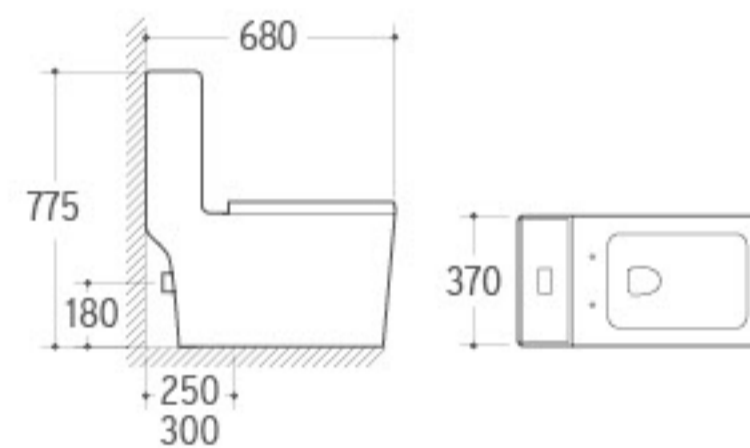

ST8280GF

Washdown/Siphonic One Piece Toilet
Size: 680x370x775mm
P-trap: 180mm Roughing-in
S-trap: 250/300mm Roughing-in