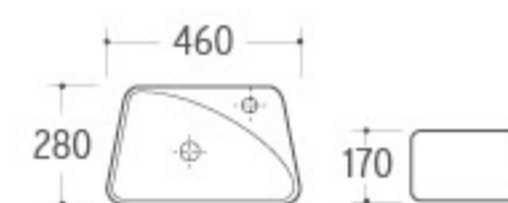

SWB-022
Wall-hung Basin
Size: 460x280x170mm
Wall-hung installation