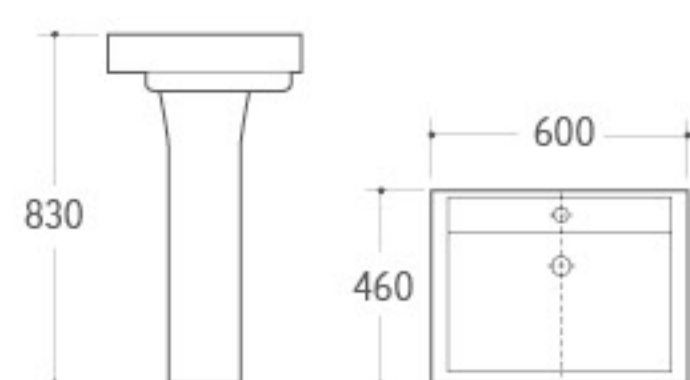

3020
Pedestal Basin
Size: 620x490x820mm
Fixing to wall with back