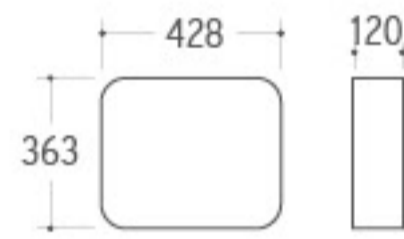

PT-018
Water tank
Size: 400x80x390mm