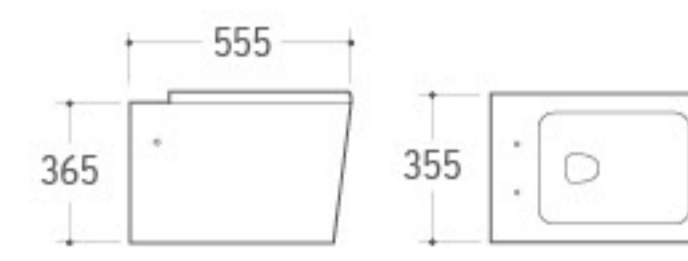

WH-020

Wall-hung Toilet
Size: 560x370x350mm
P-trap: 180mm Roughing-in