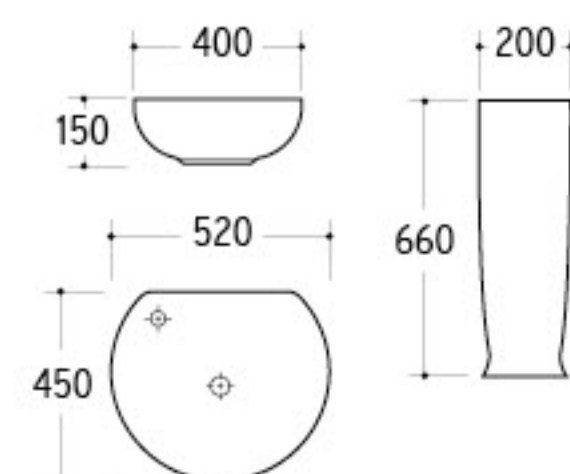

TS-004
Hand-made Pedestal Basin
Full Set Size: 520x450x810mm
Basin Size: 400x400x150mm
Plate Size: 520x450x10mm
Pedestal Size: 200x200x660mm
Fixing to wall with back