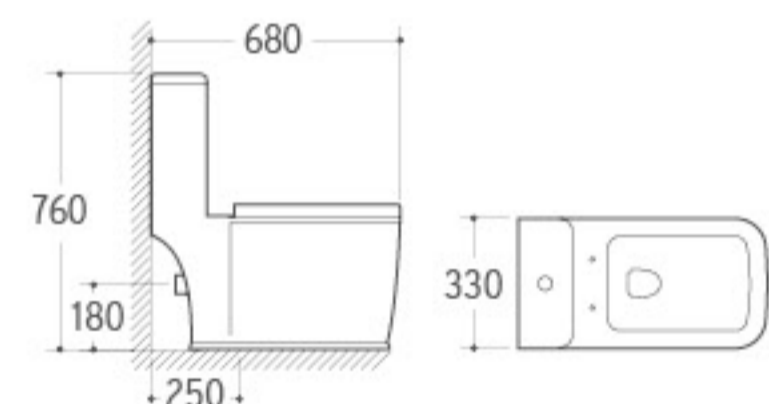

8283
Washdown One-piece Toilet
Size: 680x360x750mm
P-trap: 180mm Roughing-in
S-trap: 250mm Roughing-in