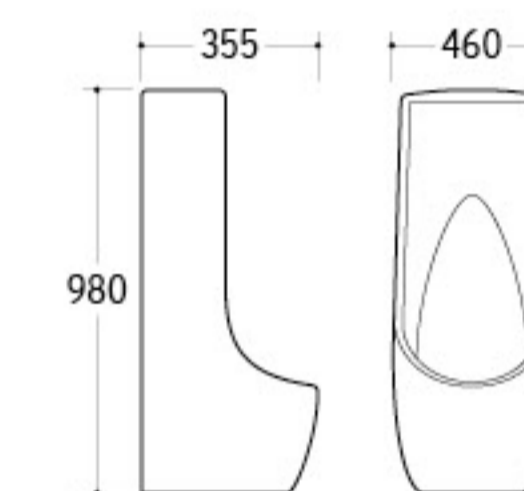

UP-013

Urinal
Size: 460x355x980mm
Fixing to wall with back