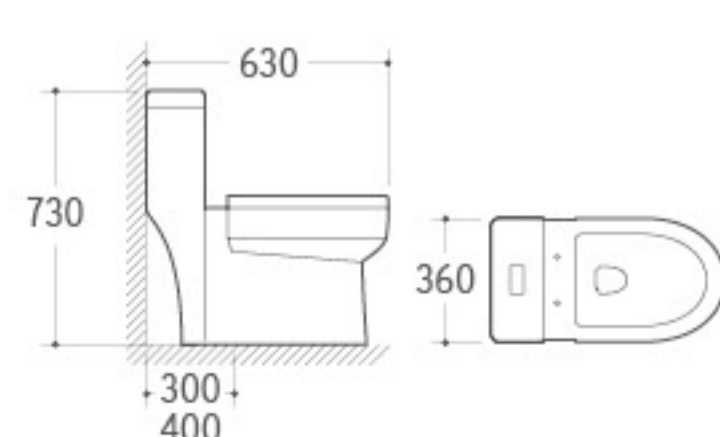

8262
Washdown/Siphonic One-piece Toilet
Size: 670x340x770mm
P-trap: 180mm Roughing-in
S-trap: 250/300mm Roughing-in