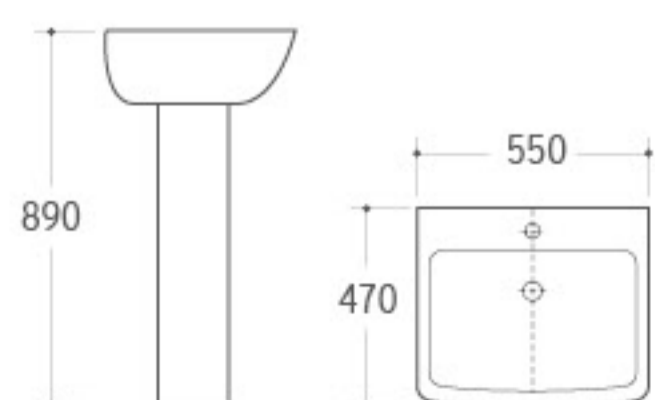

3004

Pedestal Basin
Size: 550x470x890mm
Fixing to wall with back