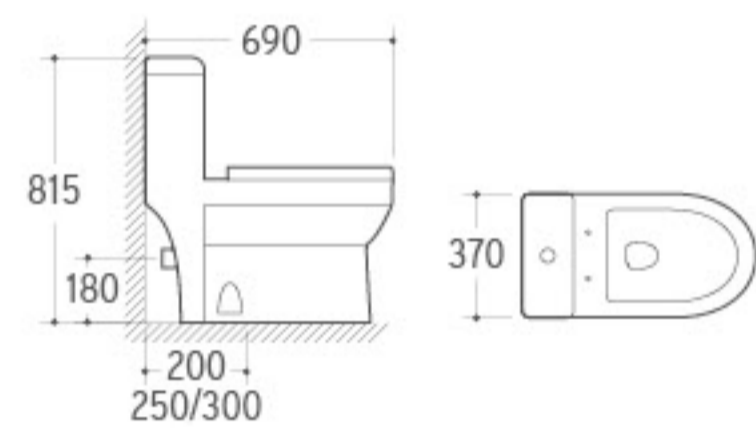

8230
Washdown/Siphonic One-piece Toilet
Size: 670x370x700mm
P-trap: 180mm Roughing-in
S-trap: 250/300mm Roughing-in