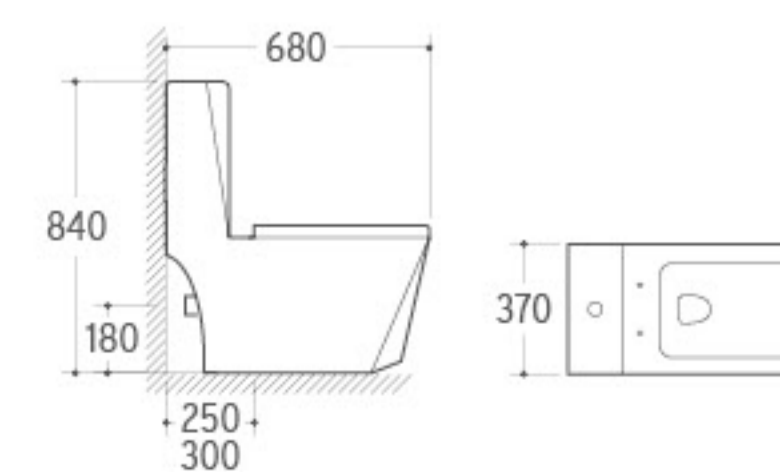

8213

Washdown/Siphonic One-piece Toilet
Size: 680x370x840mm
P-trap: 180mm Roughing-in
S-trap: 250/300mm Roughing-in