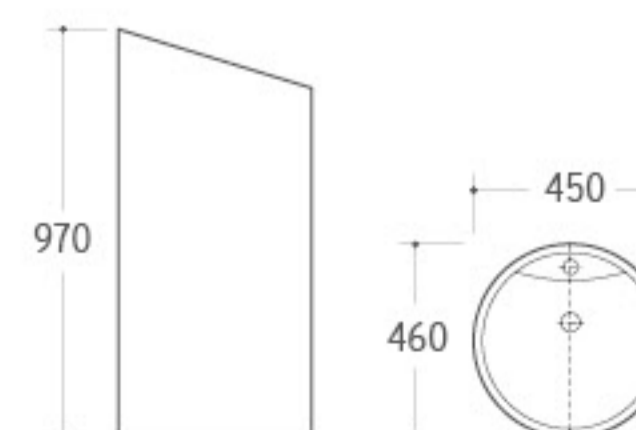

G-012

Pedestal Basin
Size: 450x460x970mm
Fixing to wall with back