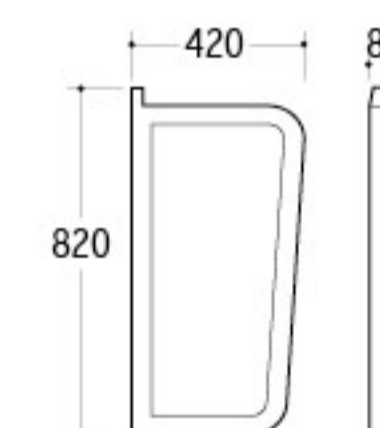

UP-009

Urinal
Size: 480x320x720mm
Wall-hung installation

UP-010

Urinal
Size: 400x330x630mm
Wall-hung installation

UP-011

Urinal
Size: 325x300x690mm
Wall-hung installation

UP-012

Urinal
Size: 420x80x820mm
Wall-hung installation