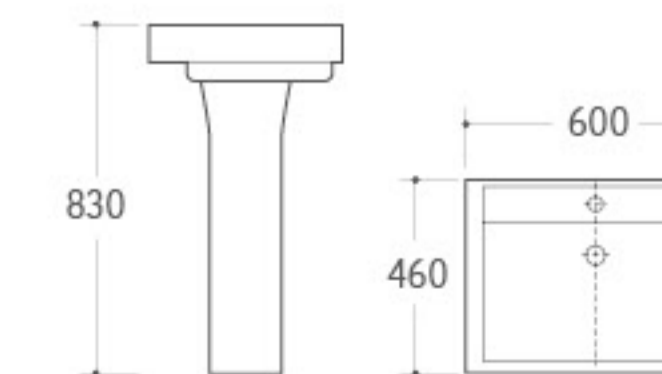

5013PB

Pedestal Basin
Size: 600x460x830mm
Fixing to wall with back