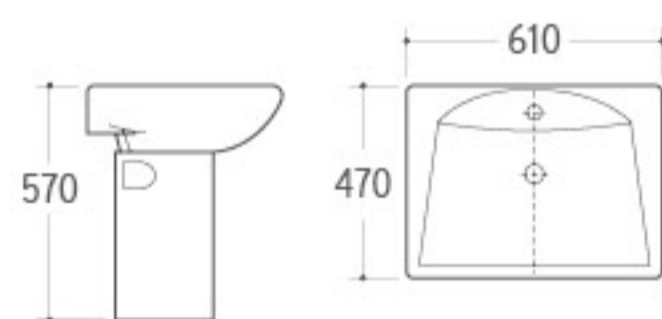

WB-023
Wall-hung Basin
Size: 500x410x540mm
Wall-hung installation