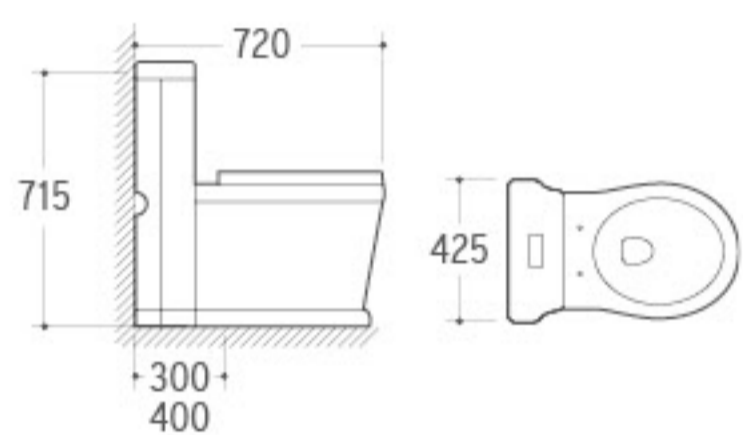

3044
Pedestal Basin
Size: 610x490x805mm
Fixing to wall with back