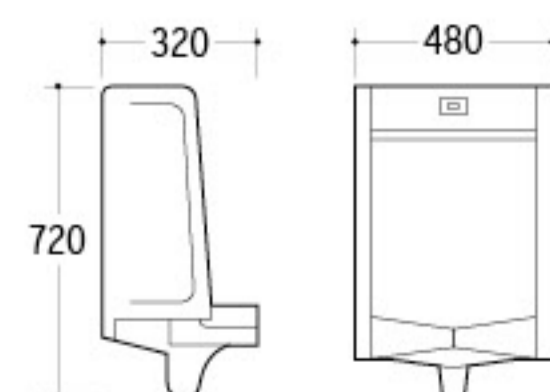

UP-004

Urinal
Size: 340x320x630mm
Wall-hung installation

UP-005

Urinal
Size: 390x335x820mm
Wall-hung installation

UP-006

Urinal
Size: 390x370x790mm
Wall-hung installation

UP-007

Urinal
Size: 410x315x630mm
Wall-hung installation

UP-009

Urinal
Size: 480x320x720mm
Wall-hung installation

UP-010

Urinal
Size: 400x330x630mm
Wall-hung installation

UP-011

Urinal
Size: 325x300x690mm
Wall-hung installation

UP-012

Urinal
Size: 420x80x820mm
Wall-hung installation