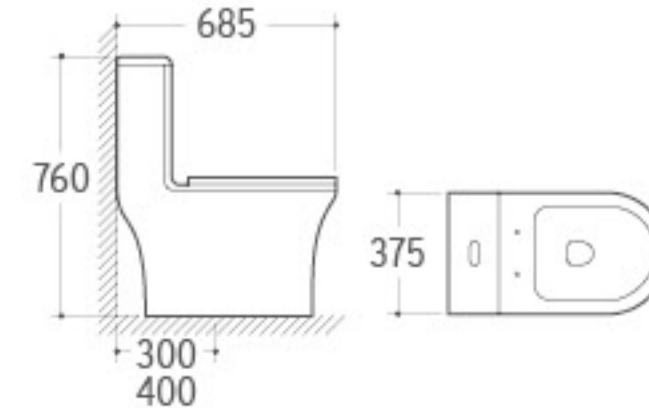

821
Siphonic One-piece Toilet
Size: 665x360x750mm
S-trap: 300/400mm Roughing-in