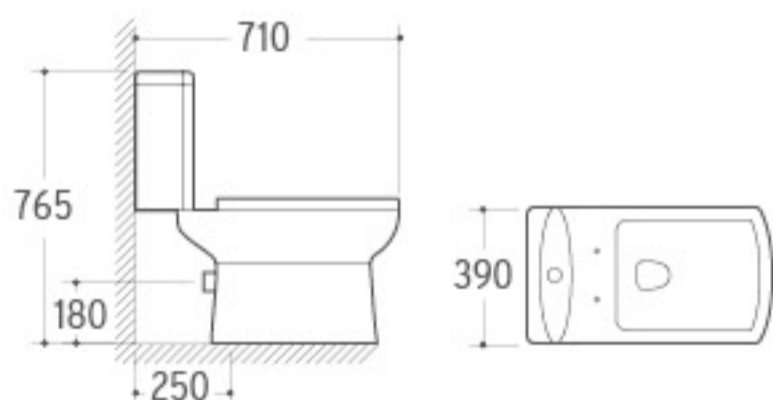

BEAUTY CURRENT

Rhythm of space originates from the design inspiration; everlasting beauty flows in the plain lines and common life is pregnant with the lofty ideas.

2007

Washdown Two-piece Toilet
 Size: 710x390x765mm
 P-trap: 180mm Roughing-in
 S-trap: 250mm Roughing-in