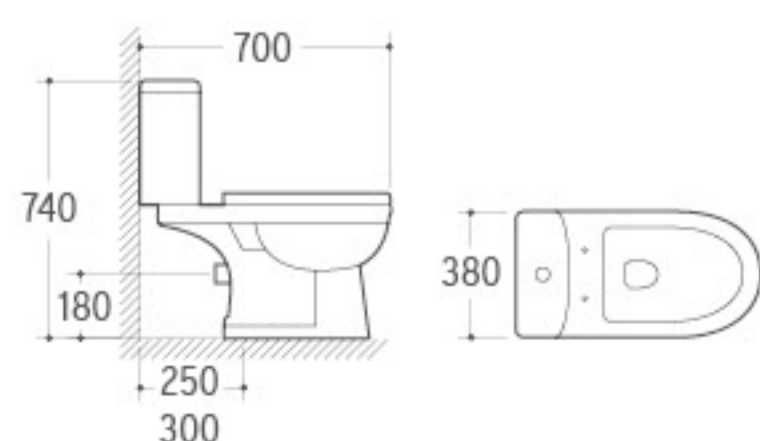

3009
Pedestal Basin
Size: 550x440x840mm
Fixing to wall with back