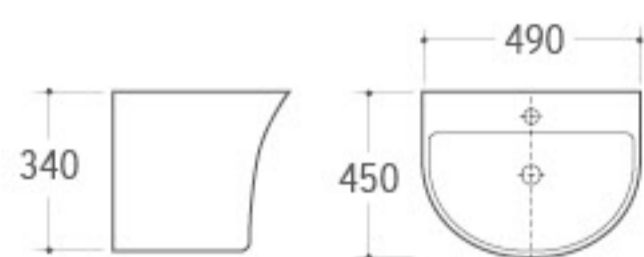

Wall-hung Basin
Size: 490x450x340mm
Wall-hung installation

WB-043