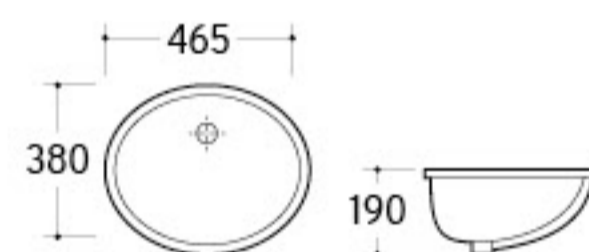

UB-002
Under Counter Basin
Size: 650x450x190mm

UB-004
Under Counter Basin
Size: 490x410x195mm

UB-007
Under Counter Basin
Size: 415x335x190mm

UB-008
Under Counter Basin
Size: 465x380x190mm

UB-009
Under Counter Basin
Size: 470x350x180mm