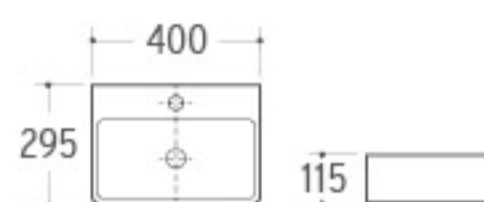

SWB-009

Wall-hung Basin
Size: 490x250x120mm
Wall-hung installation

SWB-010

Wall-hung Basin
Size: 430x300x130mm
Wall-hung installation

SWB-011
Wall-hung Basin
Size: 270x435x120mm
Wall-hung installation

SWB-012
Wall-hung Basin
Size: 400x295x115mm
Wall-hung installation