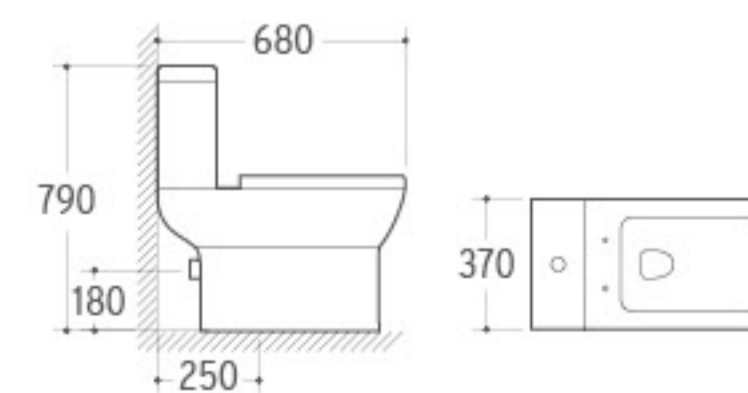

2007
Washdown Two-piece Toilet
Size: 710x390x765mm
P-trap: 180mm Roughing-in
S-trap: 250mm Roughing-in