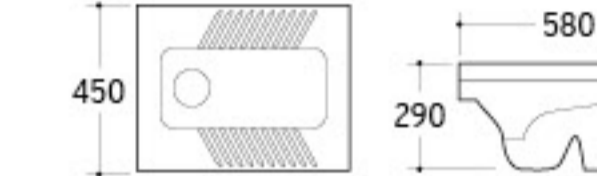

SP-005S

Squat Pan
Size: 580x450x290mm
Gravity-fed flushing system