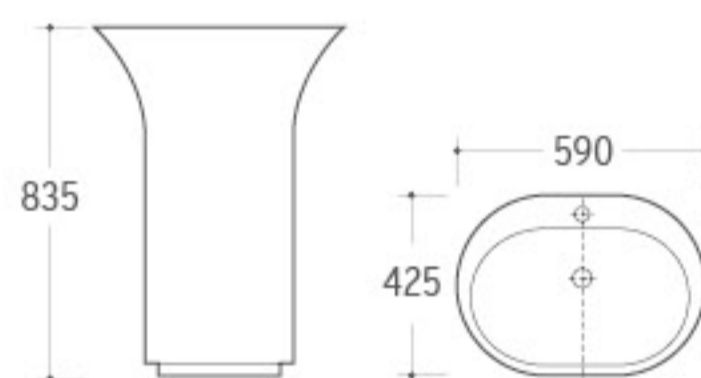

G-028

Pedestal Basin
Size: 410x410x840mm
Fixing to wall with back