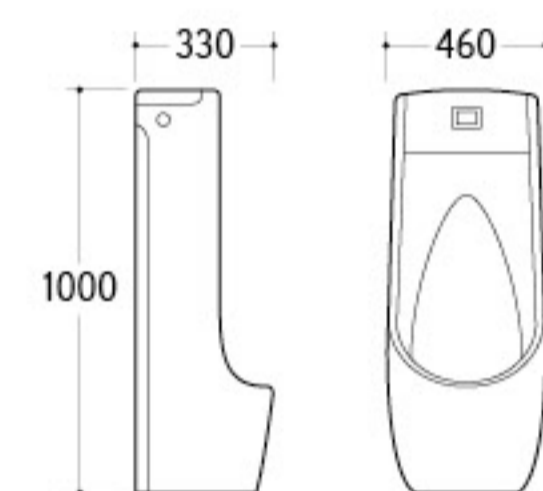

T603A
Flush Valve
For Squatting pan/Urinal
Material: Copper/Stainless steel

UP-001

Urinal
Size: 430x370x1050mm
Fixing to wall with back

UP-002

Urinal
Size: 400x360x1000mm
Fixing to wall with back

UP-003

Urinal
Size: 460x330x1000mm
Fixing to wall with back