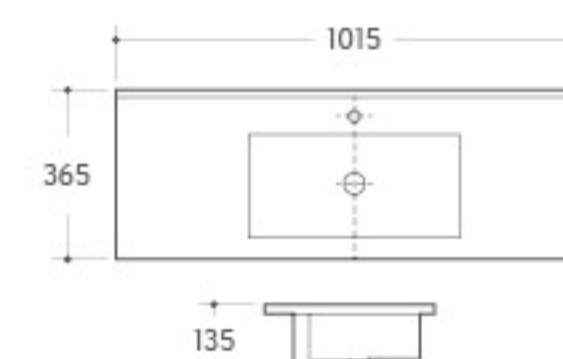

TB015-90
Cabinet Basin
Size: 915x365x135mm
Above counter mounting

TB014-100
Cabinet Basin
Size: 1000x470x180mm
Above counter mounting

TB014-120
Cabinet Basin
Size: 1210x470x180mm
Above counter mounting

TB015-100
Cabinet Basin
Size: 1015x365x135mm
Above counter mounting