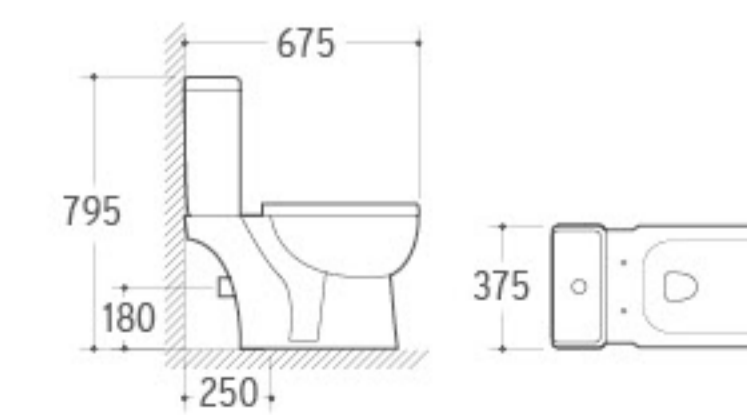

WB-044
Wall-hung Basin
Size: 490x450x340mm
Wall-hung installation