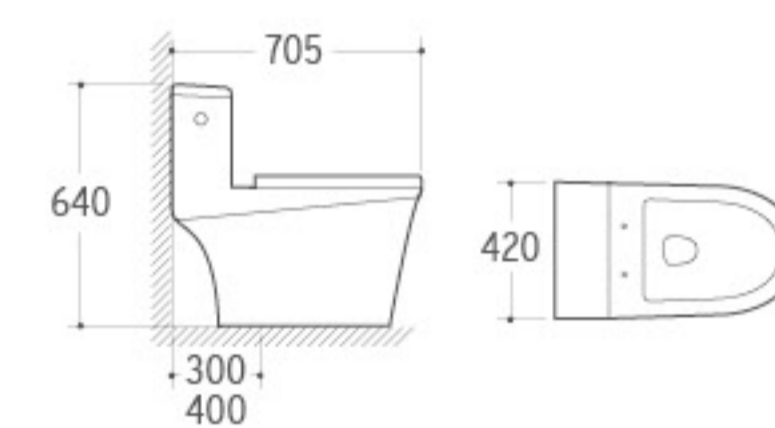

831
Siphonic One-piece Toilet
Size: 720x390x765mm
S-trap: 300/400mm Roughing-in