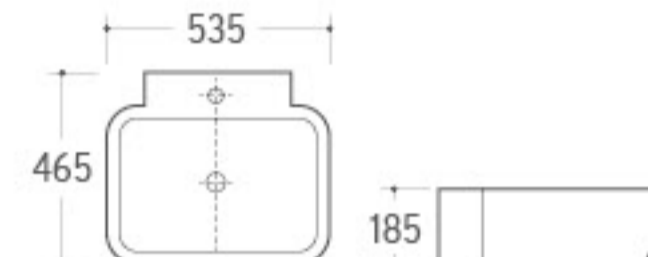

Wall-hung Basin
Size: 490x450x340mm
Wall-hung installation

WB-043

Wall-hung Basin
Size: 530x440x360mm
Wall-hung installation

SWB-002

Wall-hung Basin
Size: 535x465x185mm
Wall-hung installation

SWB-003

Wall-hung Basin
Size: 430x445x155mm
Wall-hung installation