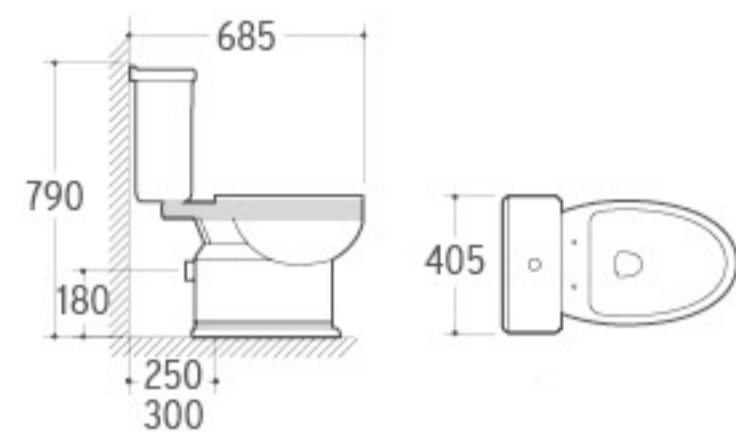

2014

Washdown Two-piece Toilet
Size: 685x405x790mm
P-trap: 180mm Roughing-in
S-trap: 250/300mm Roughing-in