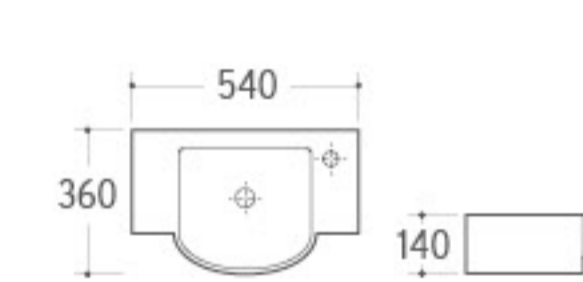

SWB-005

Wall-hung Basin
Size: 555x395x120mm
Wall-hung installation

SWB-006

Wall-hung Basin
Size: 345x330x120mm
Wall-hung installation

SWB-007

Wall-hung Basin
Size: 540x360x140mm
Wall-hung installation

WB-046