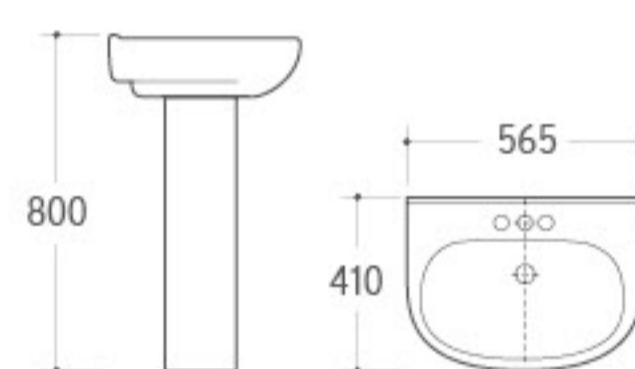

3003

Pedestal Basin
Size: 565x410x800mm
Fixing to wall with back