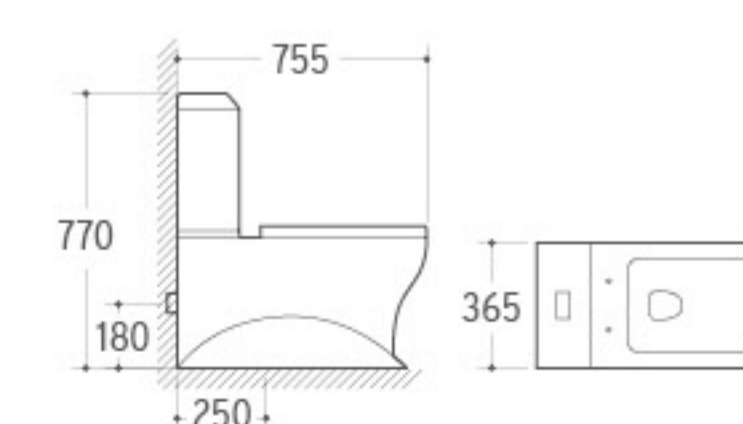

8211
Washdown/Siphonic One-piece Toilet
Size: 670x355x810mm
P-trap: 180mm Roughing-in
S-trap: 250/300mm Roughing-in