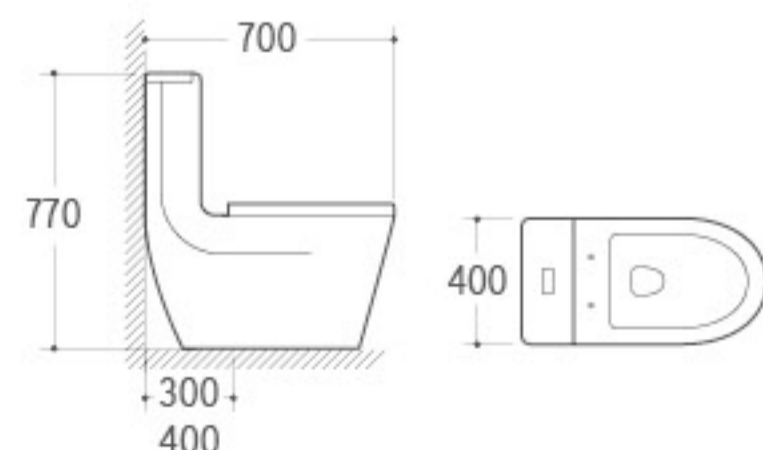

815
Siphonic One-piece Toilet
Size: 660x360x730mm
S-trap: 300/400mm Roughing-in