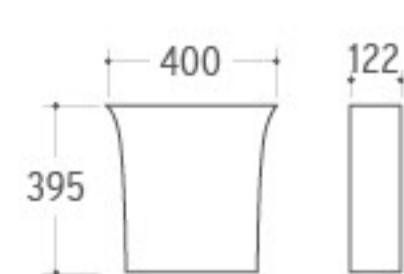

8273F
Washdown One-piece Toilet
Size: 500x285x530mm
P-trap: 120mm Roughing-in
S-trap: 200/300mm Roughing-in