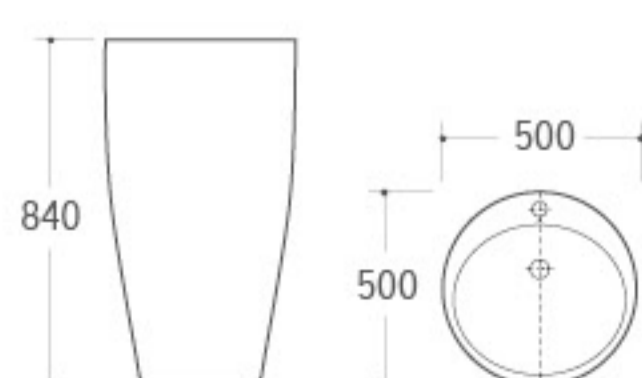

G-004

Pedestal Basin
Size: 500x500x840mm
Fixing to wall with back