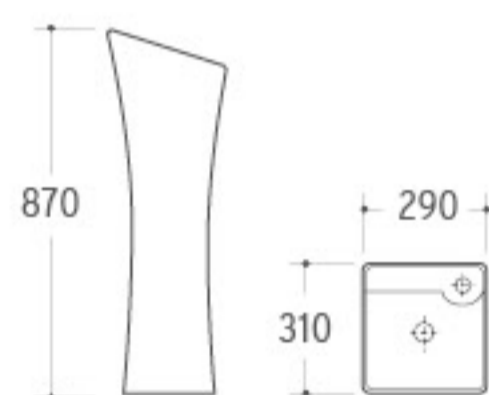

G-023

Pedestal Basin
Size: 410x410x905mm
Fixing to wall with back