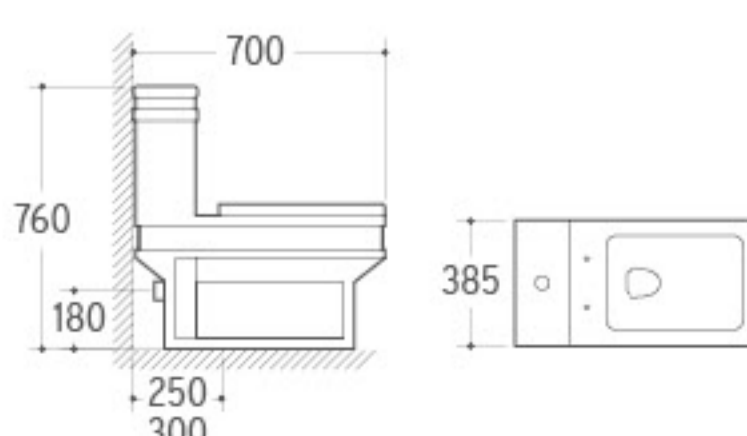

8219

Washdown One-piece Toilet
Size: 700x385x760mm
P-trap: 180mm Roughing-in
S-trap: 250/300mm Roughing-in