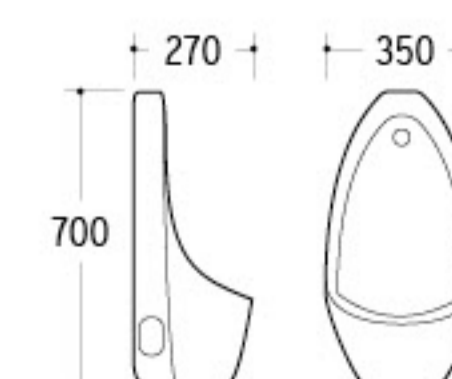

UP-013

Urinal
Size: 460x355x980mm
Fixing to wall with back

UP-015

Urinal
Size: 290x250x485mm
Wall-hung installation

UP-017

Urinal
Size: 375x320x680mm
Wall-hung installation

UP-018

Urinal
Size: 350x270x700mm
Wall-hung installation