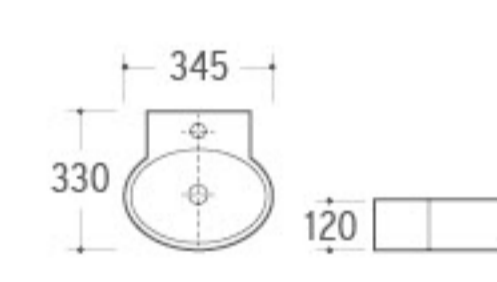

Wall-hung Basin
Size: 345x330x120mm
Wall-hung installation

SWB-007