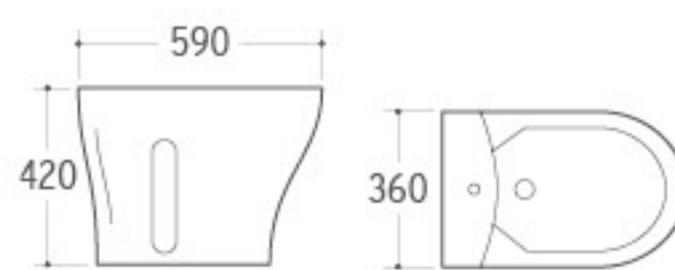

2007

Washdown Two-piece Toilet
Size: 710x390x765mm
P-trap: 180mm Roughing-in
S-trap: 250mm Roughing-in

3015

Pedestal Basin
Size: 580x460x850mm
Fixing to wall with back

007

Bidet
Size: 590x350x400mm
Fixing to wall with back

2010

Washdown Two-piece Toilet
Size: 675x375x795mm
P-trap: 180mm Roughing-in
S-trap: 250mm Roughing-in

3008

Pedestal Basin
Size: 615x480x860mm
Fixing to wall with back

010

Bidet
Size: 550x355x410mm
Fixing to wall with back

2008

Washdown Two-piece Toilet
Size: 670x375x820mm
P-trap: 180mm Roughing-in
S-trap: 250mm Roughing-in

3014

Pedestal Basin
Size: 665x505x860mm
Fixing to wall with back

008

Bidet
Size: 590x360x420mm
Fixing to wall with back

2011

Washdown Two-piece Toilet
Size: 780x380x790mm
P-trap: 180mm Roughing-in
S-trap: 250mm Roughing-in

3017

Pedestal Basin
Size: 560x470x850mm
Fixing to wall with back

011

Bidet
Size: 540x370x390mm
Fixing to wall with back