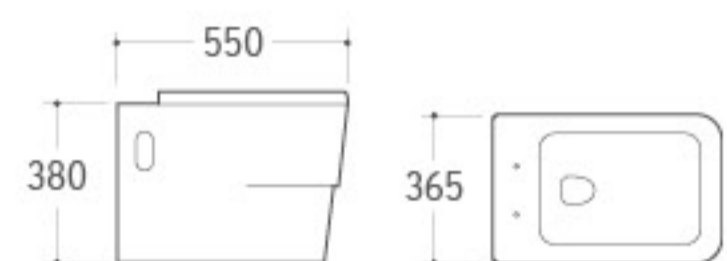

WH-011

Wall-hung Toilet
Size: 565x365x395mm
P-trap: 180mm Roughing-in