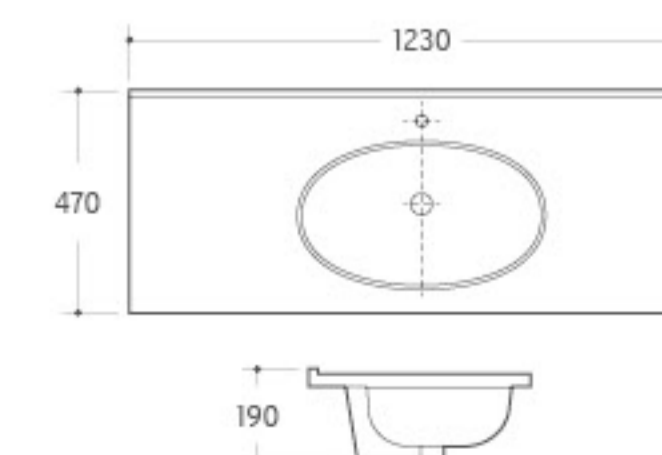

TB013-120

Cabinet Basin
Size: 1230x470x190mm
Above counter mounting