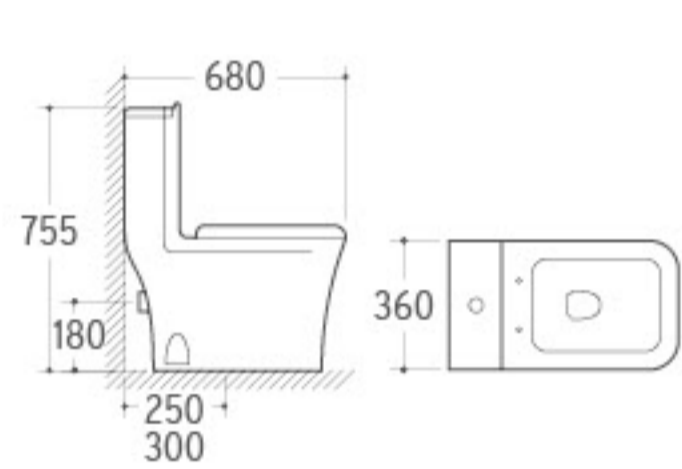

8219
Washdown One-piece Toilet
Size: 700x385x760mm
P-trap: 180mm Roughing-in
S-trap: 250/300mm Roughing-in