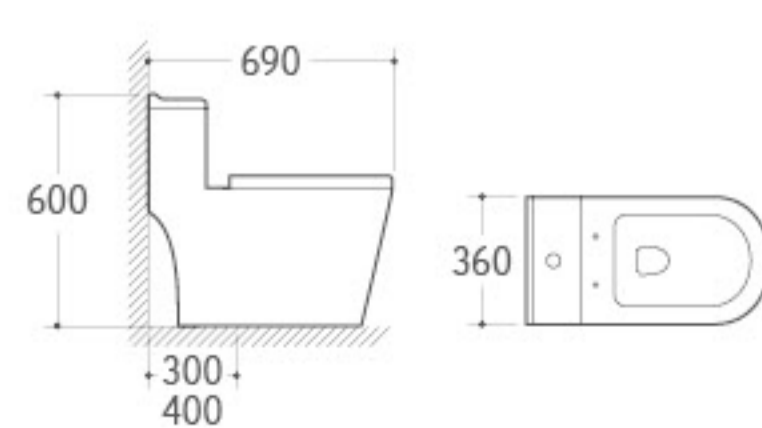

832
Siphonic One-piece Toilet
Size: 710x380x740mm
S-trap: 300/400mm Roughing-in