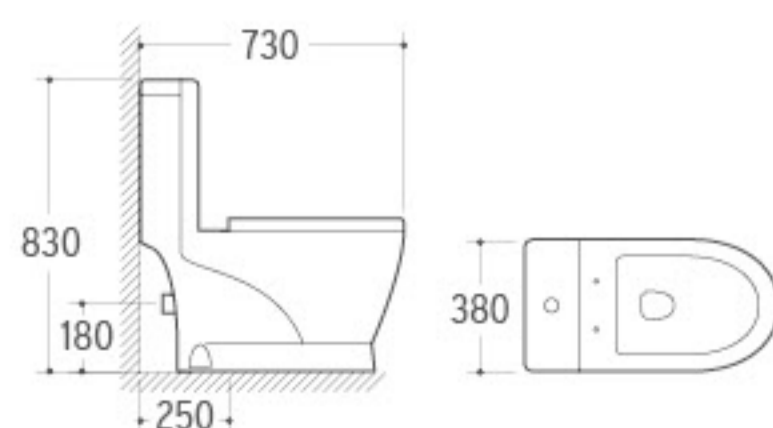

8232
Washdown/Siphonic One-piece Toilet
Size: 690x370x750mm
P-trap: 180mm Roughing-in
S-trap: 250/300mm Roughing-in