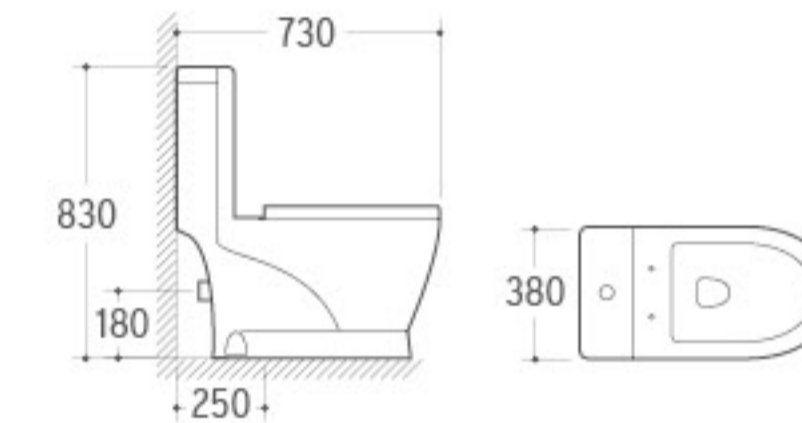

ST8280P

Washdown/Siphonic One Piece Toilet
 Size: 680x370x775mm
 P-trap: 180mm Roughing-in
 S-trap: 250/300mm Roughing-in

5004Y

Washdown One-piece Toilet
 Size: 730x380x830mm
 P-trap: 180mm Roughing-in
 S-trap: 250mm Roughing-in