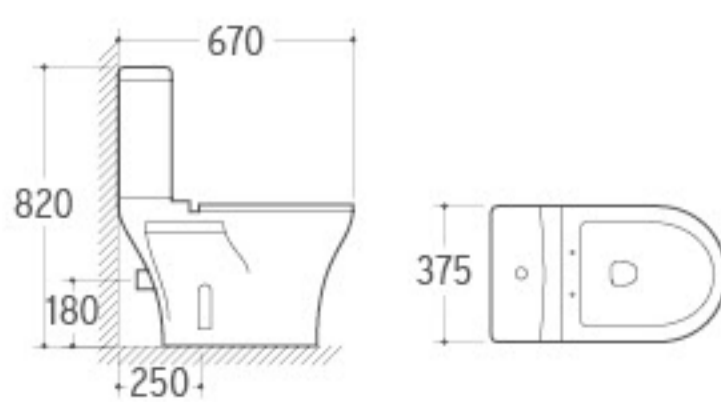

3008

Pedestal Basin
 Size: 615x480x860mm
 Fixing to wall with back

010

Bidet
 Size: 550x355x410mm
 Fixing to wall with back

2008

Washdown Two-piece Toilet
 Size: 670x375x820mm
 P-trap: 180mm Roughing-in
 S-trap: 250mm Roughing-in