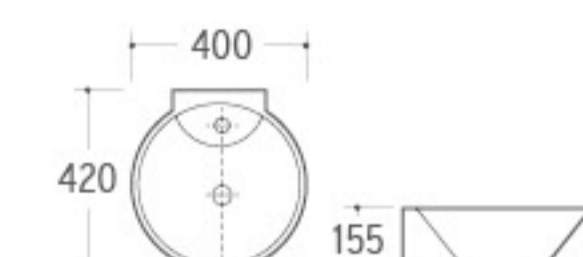

Wall-hung Basin
Size: 400x420x155mm
Wall-hung installation

WB-044