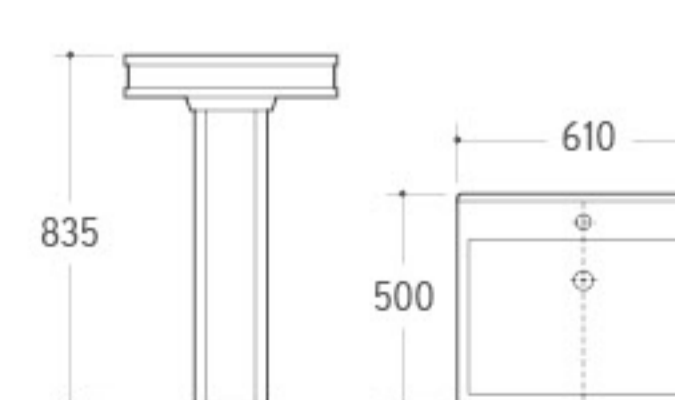

3011

Pedestal Basin
Size: 610x500x835mm
Fixing to wall with back