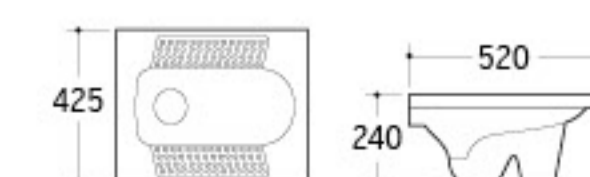

SP-026S

Squat Pan
Size: 520x425x240mm
Gravity-fed flushing system