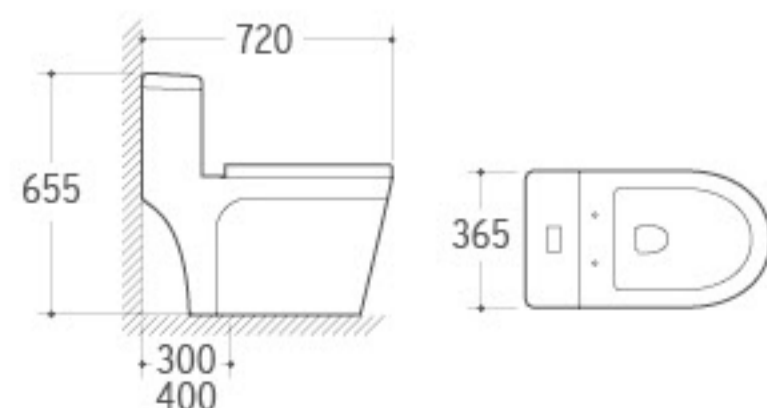

811
Siphonic One-piece Toilet
Size: 700x400x770mm
S-trap: 300/400mm Roughing-in