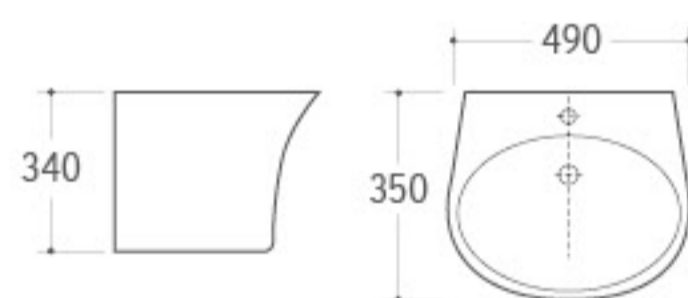

Wall-hung Basin
Size: 490x350x340mm
Wall-hung installation

WB-045