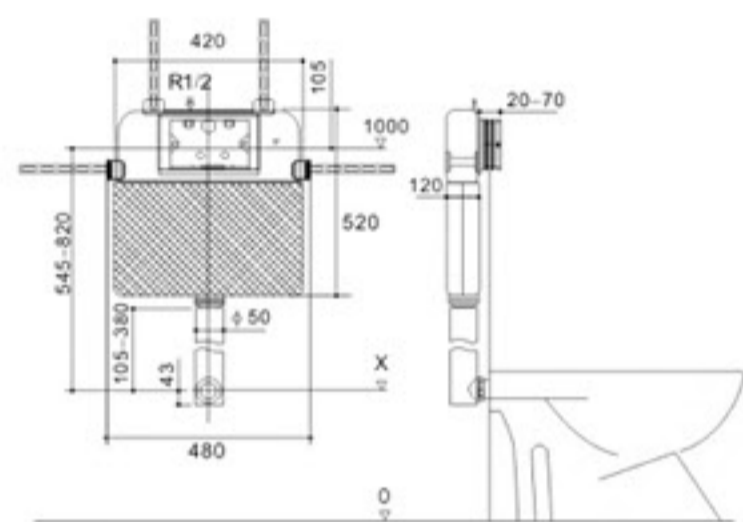

WT-003
Concealed Cistern
Size: 483x89x1400mm
Fixing to wall with back