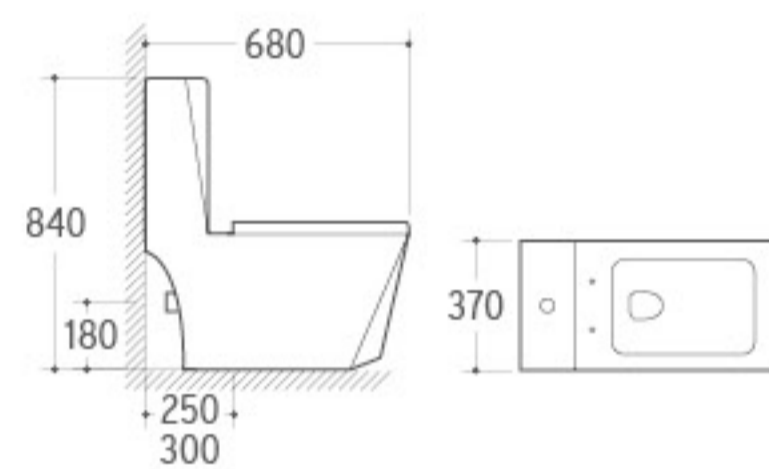

8214
Washdown/Siphonic One-piece Toilet
Size: 680x360x755mm
P-trap: 180mm Roughing-in
S-trap: 250/300mm Roughing-in