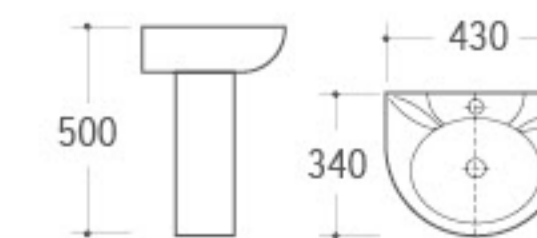

PT-021
Water tank
Size: 380x120x430mm

PT-022
Water tank
Size: 400x122x395mm

8273F
Washdown One-piece Toilet
Size: 500x285x530mm
P-trap: 120mm Roughing-in
S-trap: 200/300mm Roughing-in

3026F
Pedestal Basin
Size: 430x340x500mm
Fixing to wall with back