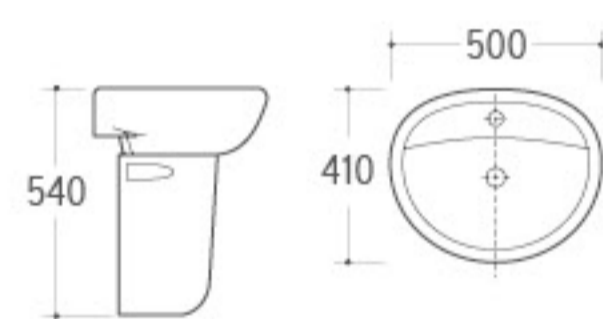

WB-053
Wall-hung Basin
Size: 570x430x400mm
Wall-hung installation

WB-029
Wall-hung Basin
Size: 590x430x400mm
Wall-hung installation

WB-022
Wall-hung Basin
Size: 610x470x570mm
Wall-hung installation

WB-023
Wall-hung Basin
Size: 500x410x540mm
Wall-hung installation