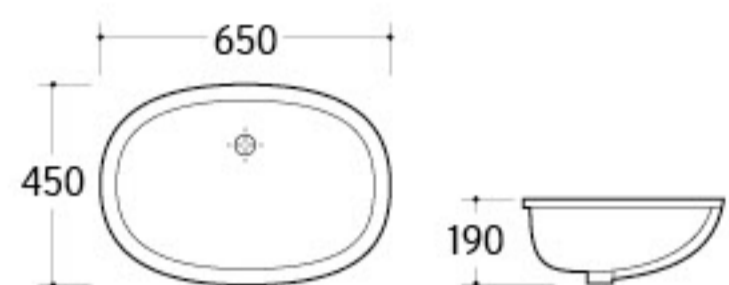

UB-002
Under Counter Basin
Size: 650x450x190mm