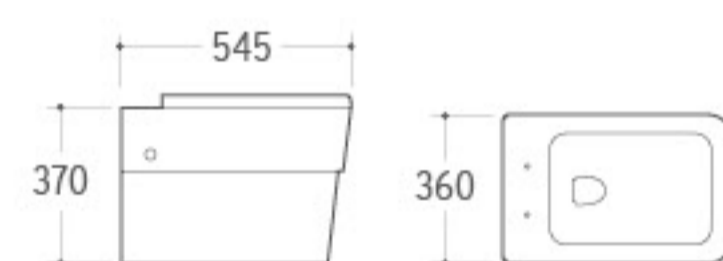

WH-015

Wall-hung Toilet
Size: 570x390x350mm
P-trap: 180mm Roughing-in