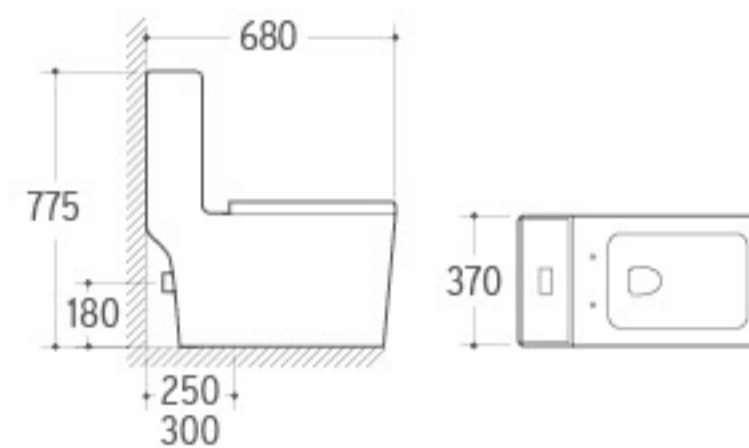

ST8280P

Washdown/Siphonic One Piece Toilet
Size: 680x370x775mm
P-trap: 180mm Roughing-in
S-trap: 250/300mm Roughing-in