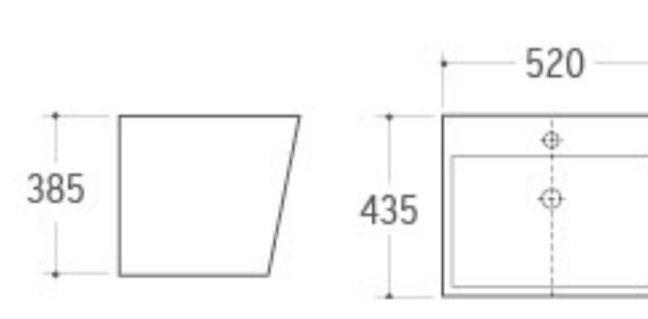

WB-032
Wall-hung Basin
Size: 550x430x400mm
Wall-hung installation