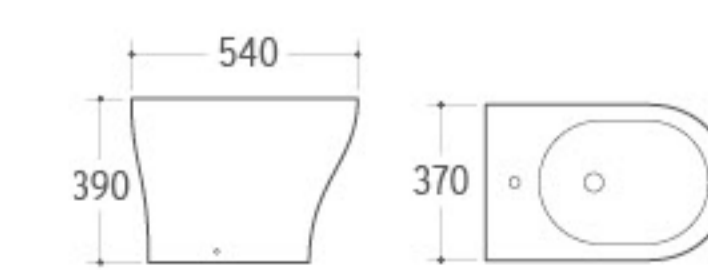

2007

Washdown Two-piece Toilet
Size: 710x390x765mm
P-trap: 180mm Roughing-in
S-trap: 250mm Roughing-in

3015

Pedestal Basin
Size: 580x460x850mm
Fixing to wall with back

007

Bidet
Size: 590x350x400mm
Fixing to wall with back

2010

Washdown Two-piece Toilet
Size: 675x375x795mm
P-trap: 180mm Roughing-in
S-trap: 250mm Roughing-in

3008

Pedestal Basin
Size: 615x480x860mm
Fixing to wall with back

010

Bidet
Size: 550x355x410mm
Fixing to wall with back

2008

Washdown Two-piece Toilet
Size: 670x375x820mm
P-trap: 180mm Roughing-in
S-trap: 250mm Roughing-in

3014

Pedestal Basin
Size: 665x505x860mm
Fixing to wall with back

008

Bidet
Size: 590x360x420mm
Fixing to wall with back

2011

Washdown Two-piece Toilet
Size: 780x380x790mm
P-trap: 180mm Roughing-in
S-trap: 250mm Roughing-in

3017

Pedestal Basin
Size: 560x470x850mm
Fixing to wall with back

011

Bidet
Size: 540x370x390mm
Fixing to wall with back