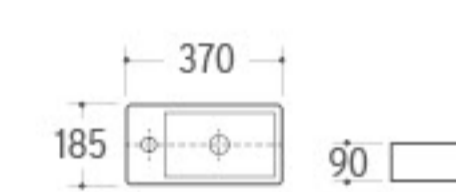

SWB-014
Wall-hung Basin
Size: 360x250x105mm
Wall-hung installation

SWB-015
Wall-hung Basin
Size: 280x280x95mm
Wall-hung installation

SWB-018
Wall-hung Basin
Size: 420x380x185mm
Wall-hung installation

SWB-025
Wall-hung Basin
Size: 370x185x90mm
Wall-hung installation