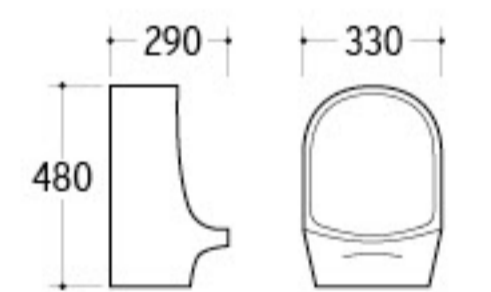

UP-024

Urinal
Size: 360x300x460mm
Wall-hung installation

UP-025

Urinal
Size: 330x290x480mm
Wall-hung installation

UP-026

Urinal
Size: 350x240x280mm
Wall-hung installation

Our eye-sight towards fashion brings sensitivity and creation into sanitary wares, and build up new manner in brief, bright and smart style.