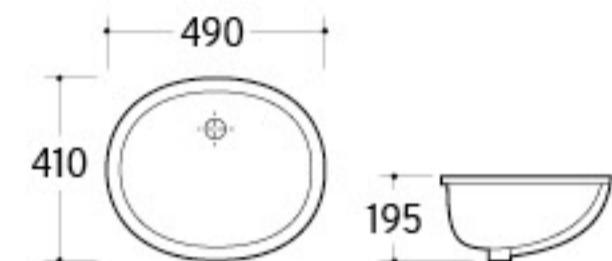

UB-004
Under Counter Basin
Size: 490x410x195mm