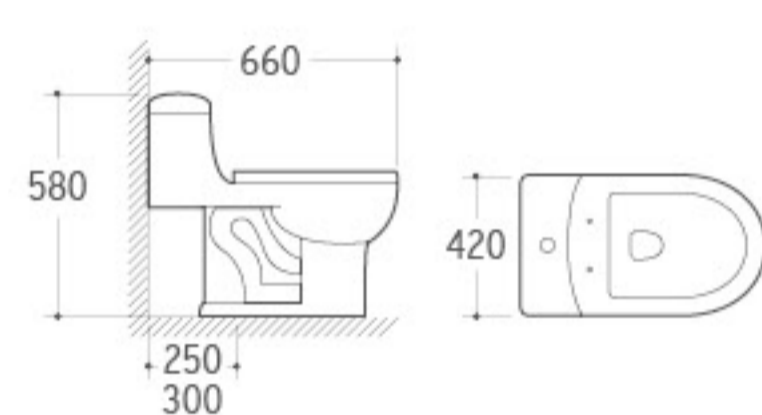

8255B
Siphonic One-piece Toilet
Size: 730x410x650mm
S-trap: 300/400mm Roughing-in