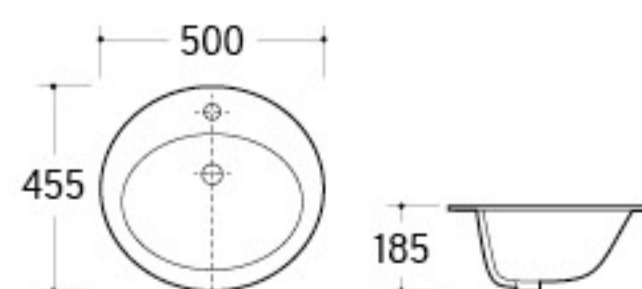

AB-011
Above Counter Basin
Size: 500x455x185mm
Above counter mounting