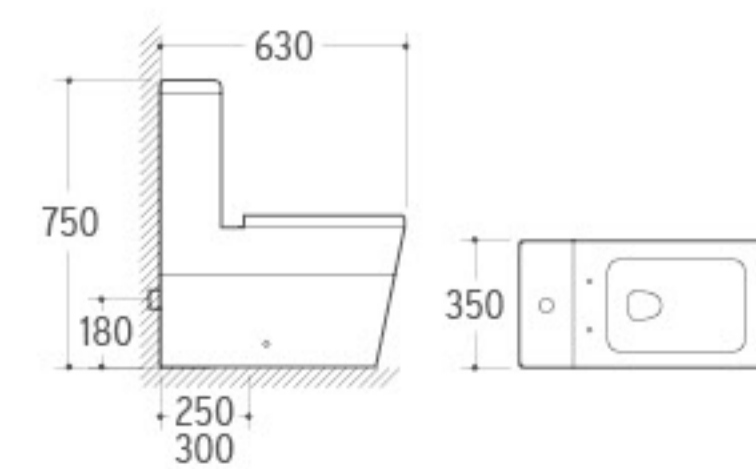

8209
Washdown One-piece Toilet
Size: 690x470x785mm
P-trap: 180mm Roughing-in
S-trap: 250mm Roughing-in