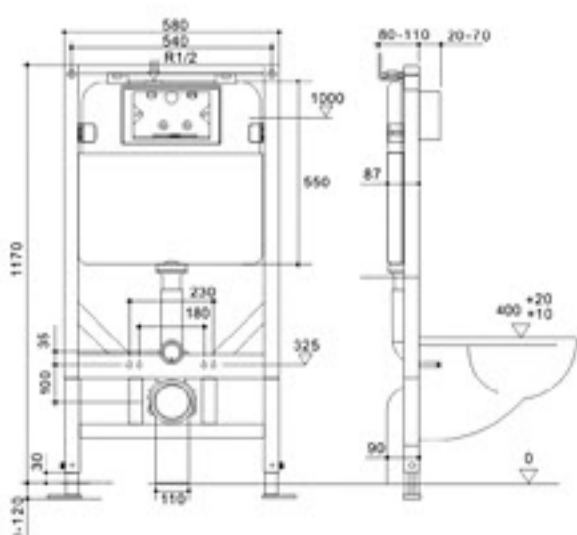

WT-002
Concealed Cistern
Size: 480x120x990mm
Fixing to wall with back

WT-003
Concealed Cistern
Size: 483x89x1400mm
Fixing to wall with back

WT-004
Concealed Cistern
Size: 580x80x1180mm
Fixing to wall with back