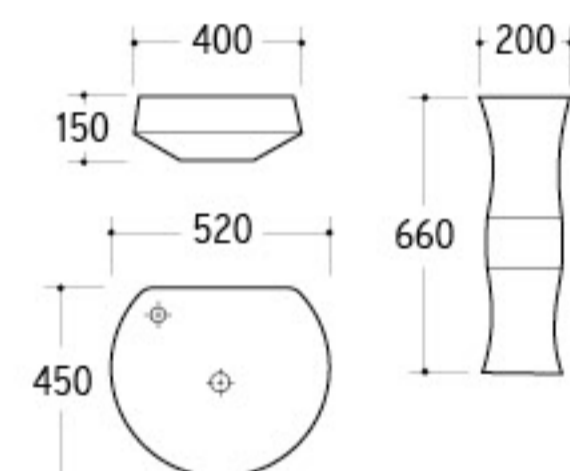

TS-002
Hand-made Pedestal Basin
Full Set Size: 520x450x810mm
Basin Size: 400x400x150mm
Plate Size: 520x450x10mm
Pedestal Size: 200x200x660mm
Fixing to wall with back

D-075
Art Basin
Size: 425x425x145mm
Above counter mounting