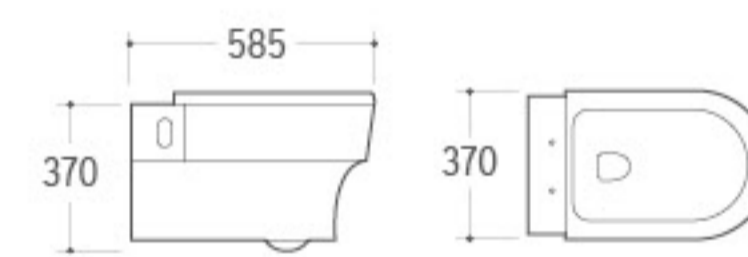

WH-005
Wall-hung Toilet
Size: 560x380x390mm
P-trap: 180mm Roughing-in