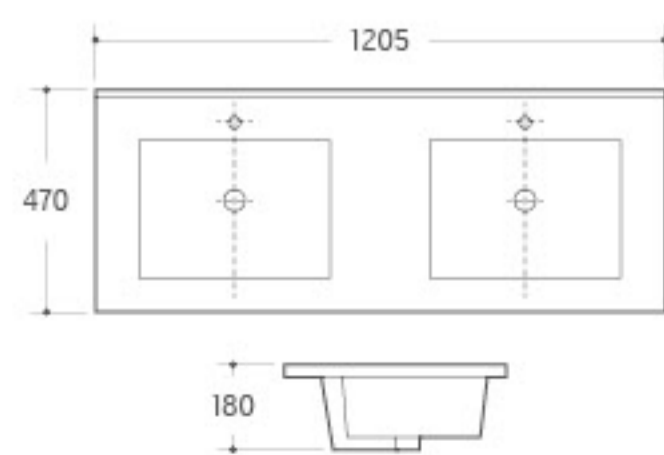

TB012-120S

Cabinet Basin
Size: 1205x470x180mm
Mounting above cabinet