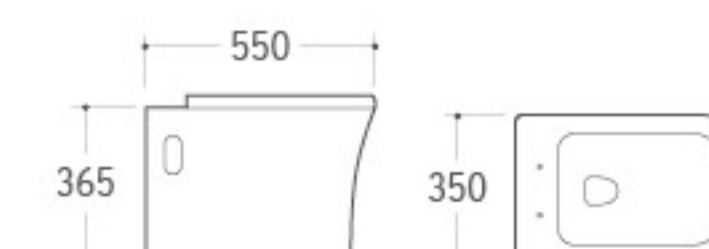

WH-009
Wall-hung Toilet
Size: 605x390x390mm
P-trap: 180mm Roughing-in