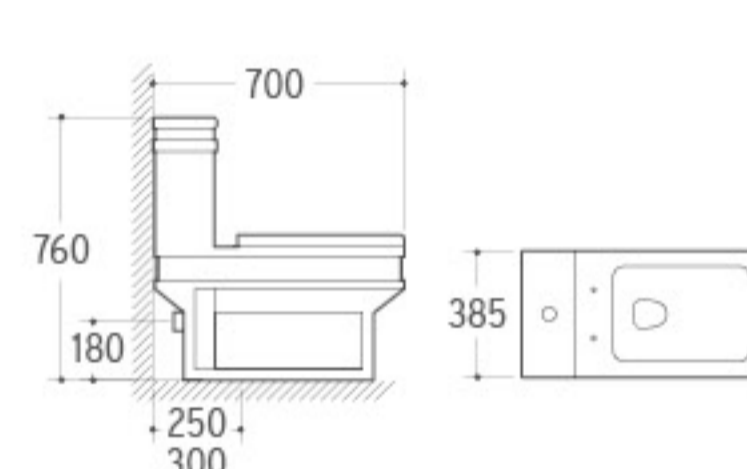

8220
Washdown/Siphonic One-piece Toilet
Size: 715x450x650mm
P-trap: 180mm Roughing-in
S-trap: 250/300mm Roughing-in