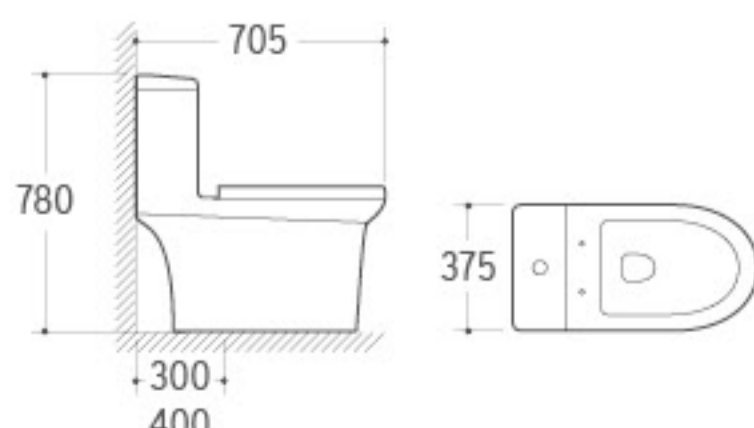

827
Siphonic One-piece Toilet
Size: 740x360x750mm
S-trap: 300/400mm Roughing-in