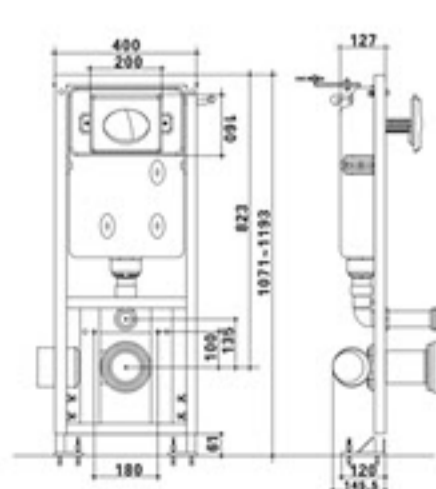

IN-001
Automatic One-piece Toilet
Size: 725x420x618mm
S-trap: 300mm Roughing-in