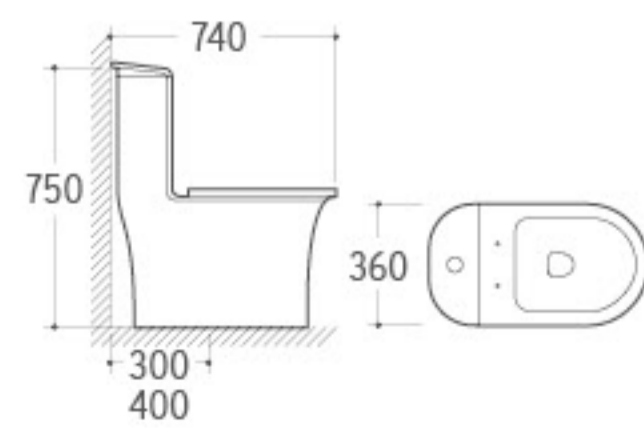

828
Siphonic One-piece Toilet
Size: 690x360x600mm
S-trap: 300/400mm Roughing-in