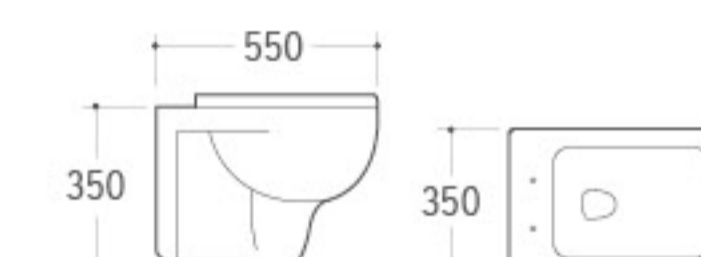

WH-007
Wall-hung Toilet
Size: 560x390x360mm
P-trap: 180mm Roughing-in