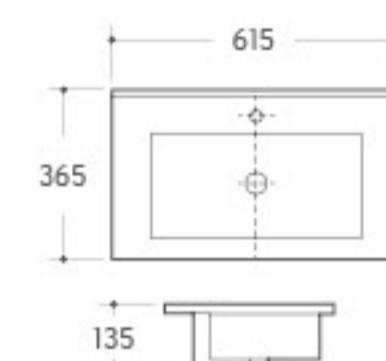

Cabinet Basin
Size: 1230x470x190mm
Above counter mounting

TB014-60
Cabinet Basin
Size: 620x470x180mm
Above counter mounting

TB014-75
Cabinet Basin
Size: 750x470x180mm
Above counter mounting

TB015-60
Cabinet Basin
Size: 615x365x135mm
Above counter mounting