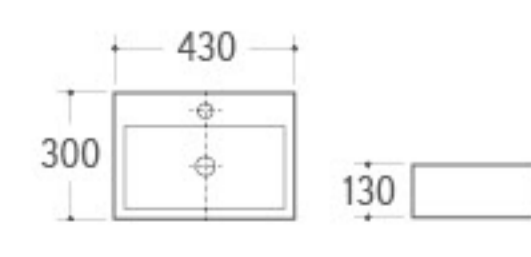

Wall-hung Basin
Size: 430x300x130mm
Wall-hung installation