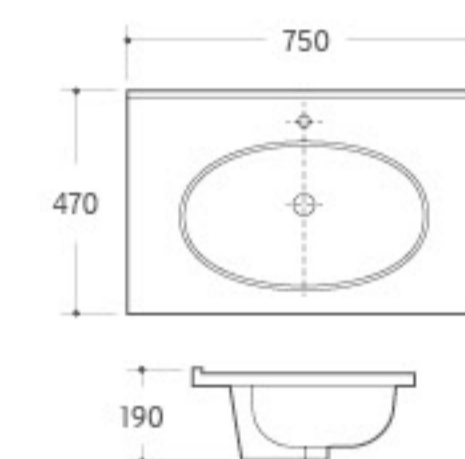

TB013-75

Cabinet Basin
Size: 750x470x190mm
Above counter mounting