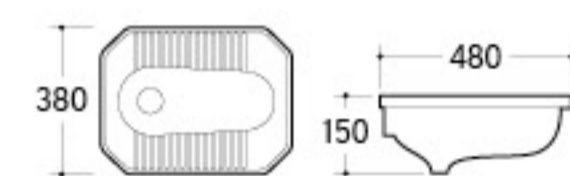

SP-001

Squat Pan
Size: 480x380x150mm
Gravity-fed flushing system