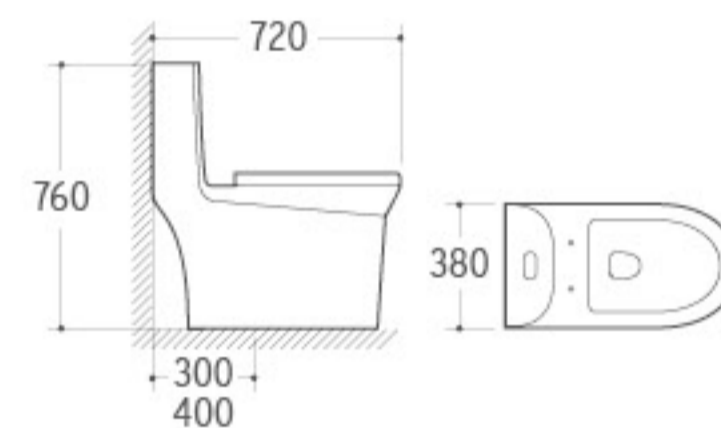

830
Siphonic One-piece Toilet
Size: 705x420x640mm
S-trap: 300/400mm Roughing-in