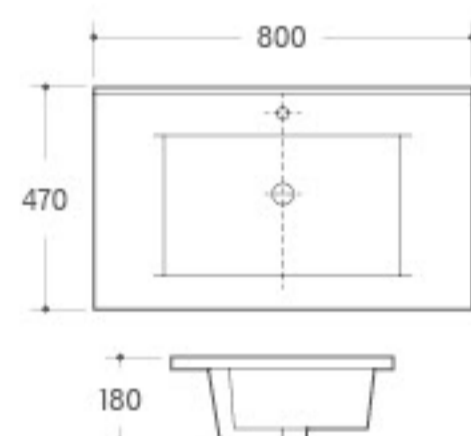

TB014-90
Cabinet Basin
Size: 900x470x180mm
Above counter mounting