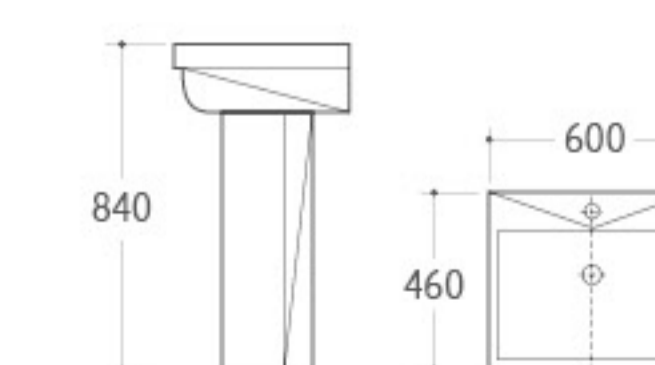

3024

Pedestal Basin
Size: 600x460x840mm
Fixing to wall with back