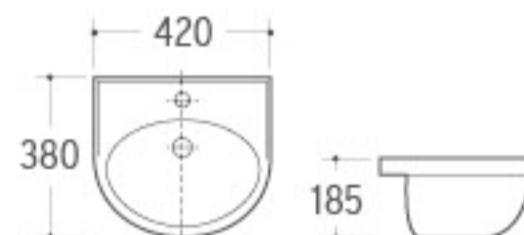

SWB-018
Wall-hung Basin
Size: 420x380x185mm
Wall-hung installation