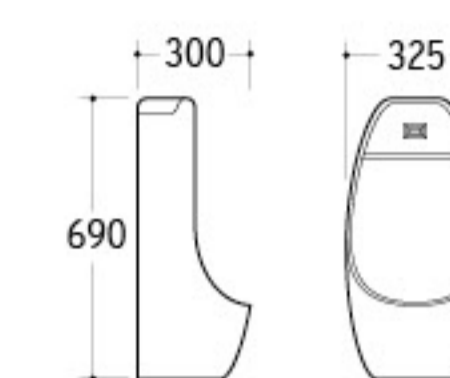

UP-009

Urinal
Size: 480x320x720mm
Wall-hung installation

UP-010

Urinal
Size: 400x330x630mm
Wall-hung installation

UP-011

Urinal
Size: 325x300x690mm
Wall-hung installation

UP-012

Urinal
Size: 420x80x820mm
Wall-hung installation