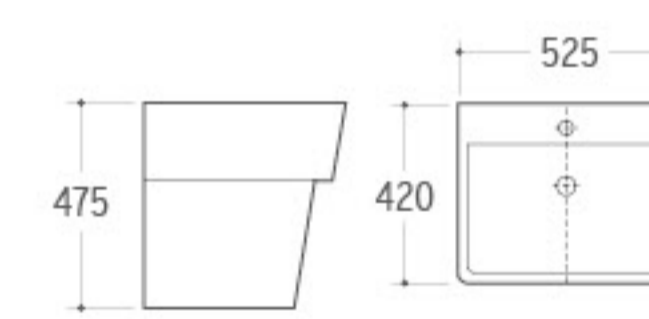

WB-024
Wall-hung Basin
Size: 610x475x450mm
Wall-hung installation

WB-031
Wall-hung Basin
Size: 520x435x385mm
Wall-hung installation

WB-032
Wall-hung Basin
Size: 550x430x400mm
Wall-hung installation

WB-033
Wall-hung Basin
Size: 525x420x475mm
Wall-hung installation