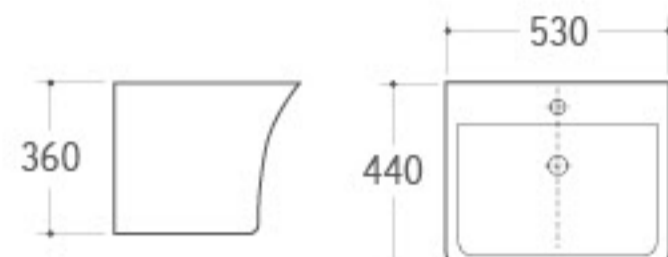

Wall-hung Basin
Size: 530x440x360mm
Wall-hung installation

SWB-002