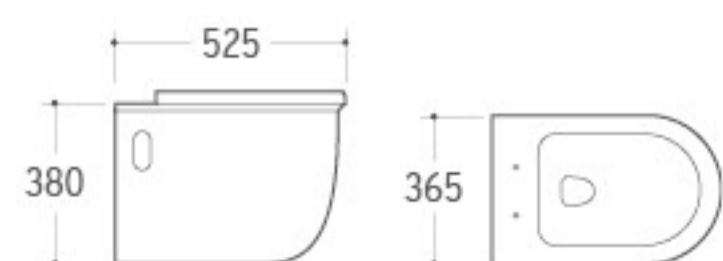

WH-018

Wall-hung Toilet
Size: 560x365x345mm
P-trap: 180mm Roughing-in