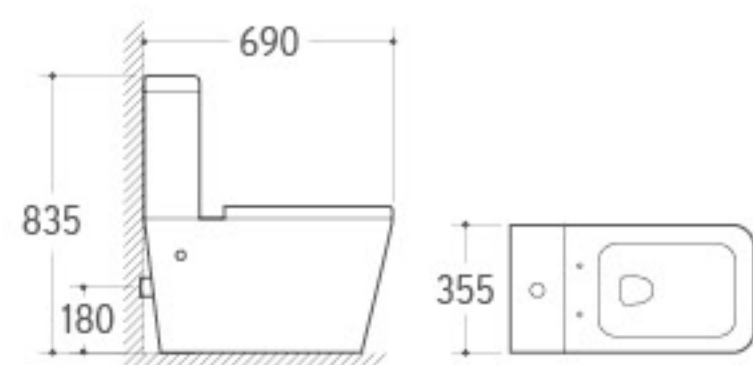

2016

Washdown Two-piece Toilet
Size: 690x355x835mm
P-trap: 180mm Roughing-in