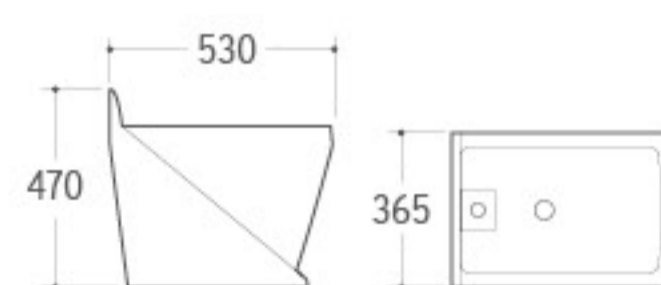

8208

Washdown One-piece Toilet
Size: 700x360x750mm
P-trap: 180mm Roughing-in
S-trap: 250/300mm Roughing-in

3023

Pedestal Basin
Size: 590x480x820mm
Fixing to wall with back

208

Bidet
Size: 530x365x470mm
Fixing to wall with back

8231

Washdown One-piece Toilet
Size: 730x380x830mm
P-trap: 180mm Roughing-in
S-trap: 250mm Roughing-in

3020

Pedestal Basin
Size: 620x490x820mm
Fixing to wall with back

031

Bidet
Size: 600x380x390mm
Fixing to wall with back

8219

Washdown One-piece Toilet
Size: 700x385x760mm
P-trap: 180mm Roughing-in
S-trap: 250/300mm Roughing-in

3011

Pedestal Basin
Size: 610x500x835mm
Fixing to wall with back

019

Bidet
Size: 550x375x415mm
Fixing to wall with back

8236

Washdown One-piece Toilet
Size: 760x420x740mm
P-trap: 180mm Roughing-in
S-trap: 250/300mm Roughing-in

3032

Pedestal Basin
Size: 660x520x890mm
Fixing to wall with back

036

Bidet
Size: 635x420x485mm
Fixing to wall with back