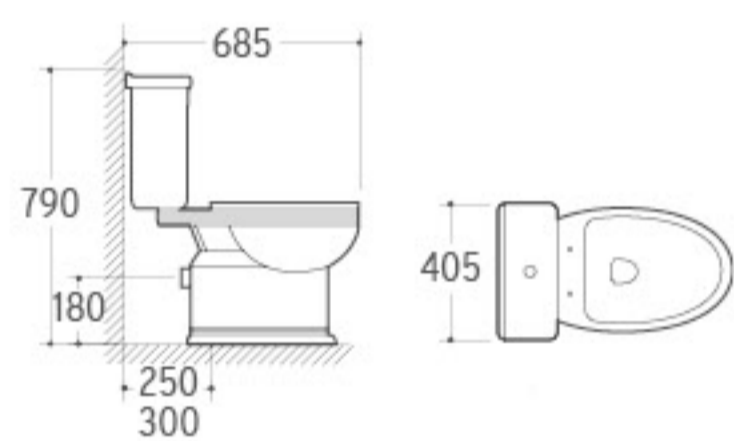

3017

Pedestal Basin
 Size: 560x470x850mm
 Fixing to wall with back

011

Bidet
 Size: 540x370x390mm
 Fixing to wall with back

2014
Washdown Two-piece Toilet
Size: 685x405x790mm
P-trap: 180mm Roughing-in
S-trap: 250/300mm Roughing-in