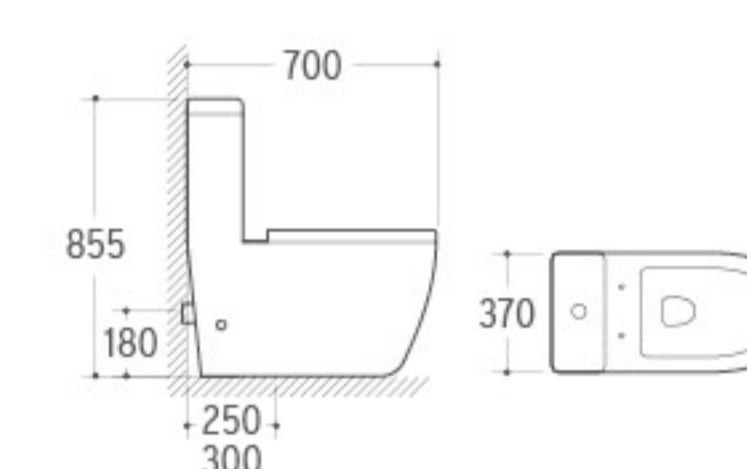

8215
Washdown/Siphonic One-piece Toilet
Size: 700x380x755mm
P-trap: 180mm Roughing-in
S-trap: 250/300mm Roughing-in