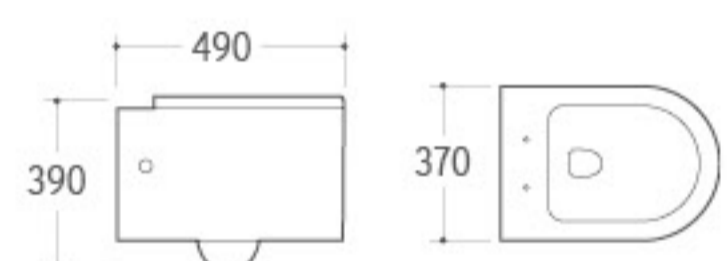

WH-014

Wall-hung Toilet
Size: 545x360x370mm
P-trap: 180mm Roughing-in