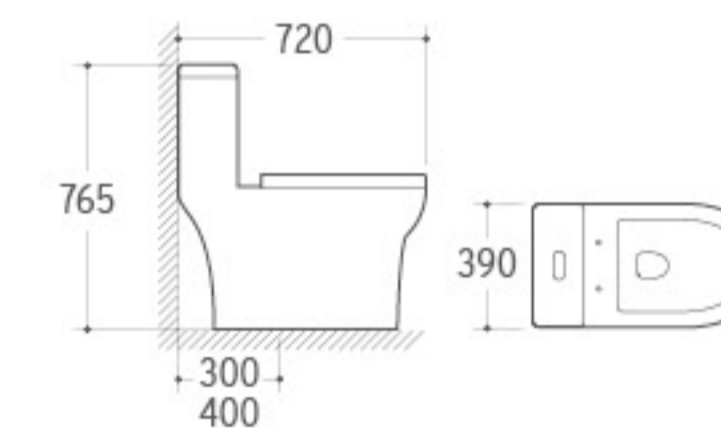

826
Siphonic One-piece Toilet
Size: 705x375x780mm
S-trap: 300/400mm Roughing-in