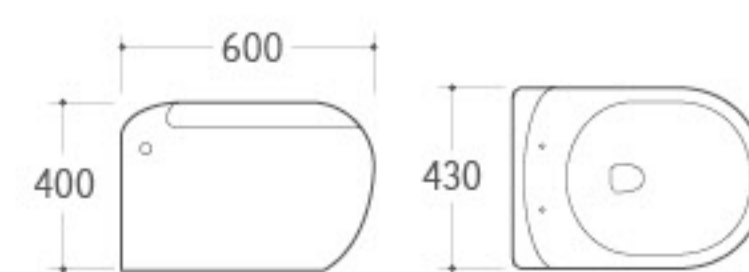

WH-001

Wall-hung Toilet
Size: 600x430x400mm
Outlet diameter: 100mm
Back against the wall to install