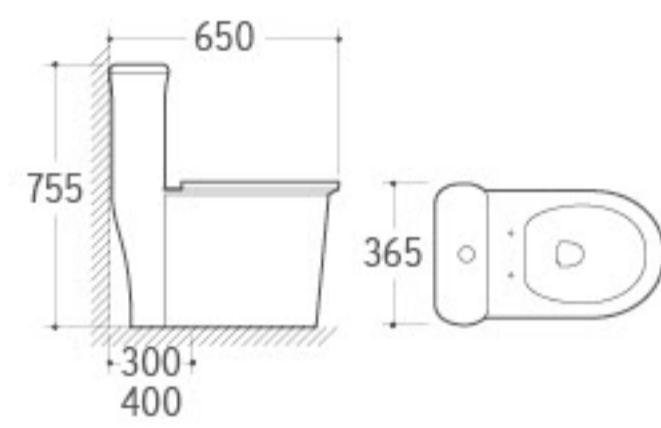

829
Siphonic One-piece Toilet
Size: 720x380x760mm
S-trap: 300/400mm Roughing-in