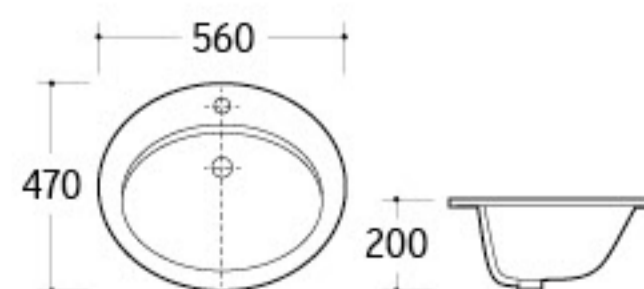

AB-012
Above Counter Basin
Size: 560x470x200mm
Above counter mounting