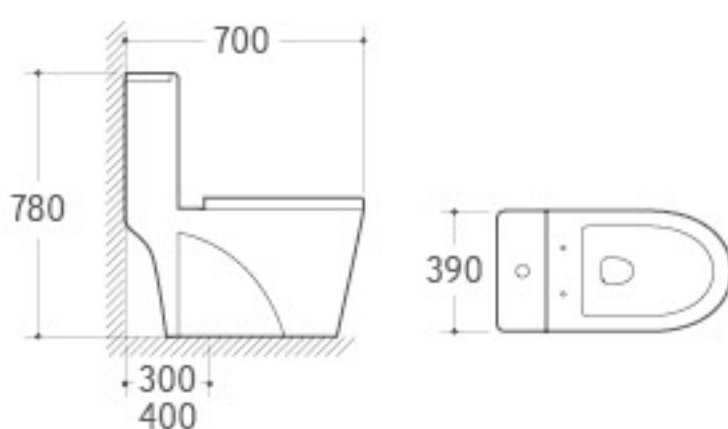

ST8280RD

Washdown/Siphonic One Piece Toilet
Size: 680x370x775mm
P-trap: 180mm Roughing-in
S-trap: 250/300mm Roughing-in

ST8280GF

Washdown/Siphonic One Piece Toilet
Size: 680x370x775mm
P-trap: 180mm Roughing-in
S-trap: 250/300mm Roughing-in

ST8280P

Washdown/Siphonic One Piece Toilet
Size: 680x370x775mm
P-trap: 180mm Roughing-in
S-trap: 250/300mm Roughing-in

5004Y

Washdown One-piece Toilet
Size: 730x380x830mm
P-trap: 180mm Roughing-in
S-trap: 250mm Roughing-in

5004PY

Pedestal Basin
Size: 600x460x830mm
Fixing to wall with back

8225H

Super-swirling Siphonic One-piece Toilet
Size: 700x390x780mm
S-trap: 300/400mm Roughing-in

3022H

Pedestal Basin
Size: 565x455x855mm
Fixing to wall with back

5013B

Washdown/Siphonic One-piece Toilet
Size: 690x370x810mm
P-trap: 180mm Roughing-in
S-trap: 250/300/400mm Roughing-in

5013PB

Pedestal Basin
Size: 600x460x830mm
Fixing to wall with back