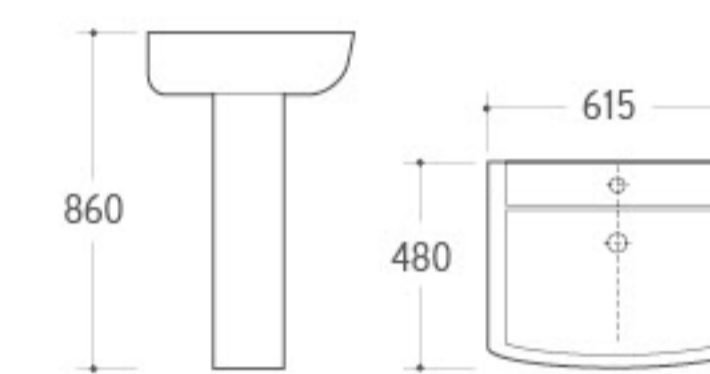

3008

Pedestal Basin
Size: 615x480x860mm
Fixing to wall with back

010

Bidet
Size: 550x355x410mm
Fixing to wall with back