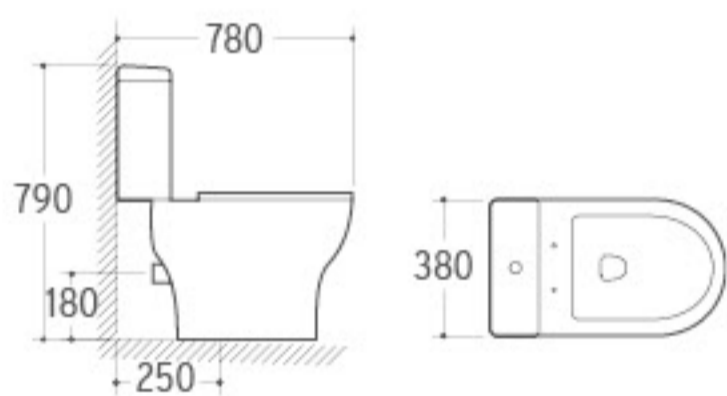

2011

Washdown Two-piece Toilet
Size: 780x380x790mm
P-trap: 180mm Roughing-in
S-trap: 250mm Roughing-in