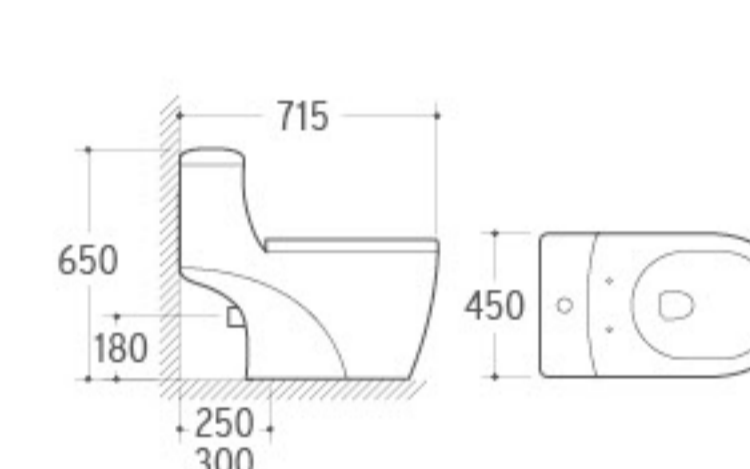

8221
Washdown/Siphonic One-piece Toilet
Size: 700x370x855mm
P-trap: 180mm Roughing-in
S-trap: 250/300mm Roughing-in