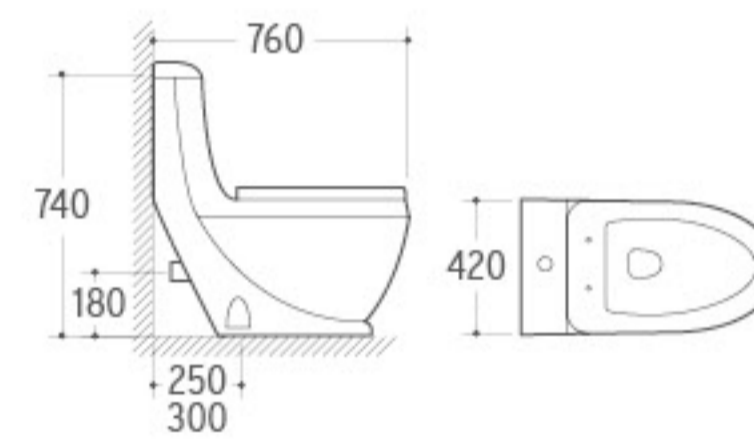

8237
Washdown One-piece Toilet
Size: 750x410x710mm
P-trap: 180mm Roughing-in
S-trap: 250/300mm Roughing-in