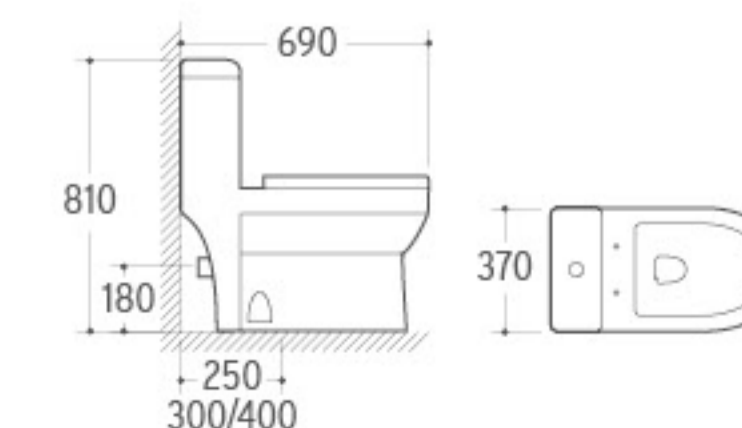

5013B

Washdown/Siphonic One-piece Toilet
Size: 690x370x810mm
P-trap: 180mm Roughing-in
S-trap: 250/300/400mm Roughing-in