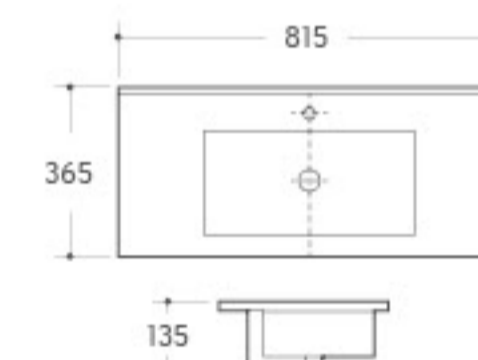

TB015-70
Cabinet Basin
Size: 715x365x135mm
Above counter mounting

TB014-80
Cabinet Basin
Size: 800x470x180mm
Above counter mounting

TB014-90
Cabinet Basin
Size: 900x470x180mm
Above counter mounting

TB015-80
Cabinet Basin
Size: 815x365x135mm
Above counter mounting