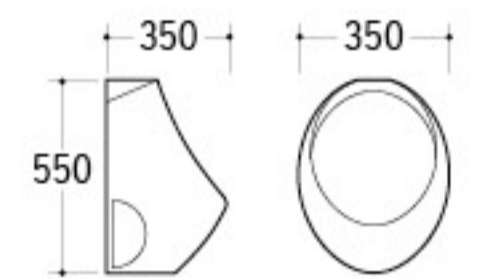

UP-024

Urinal
Size: 360x300x460mm
Wall-hung installation

UP-025

Urinal
Size: 330x290x480mm
Wall-hung installation

UP-026

Urinal
Size: 350x240x280mm
Wall-hung installation

Our eye-sight towards fashion brings sensitivity and creation into sanitary wares, and build up new manner in brief, bright and smart style.