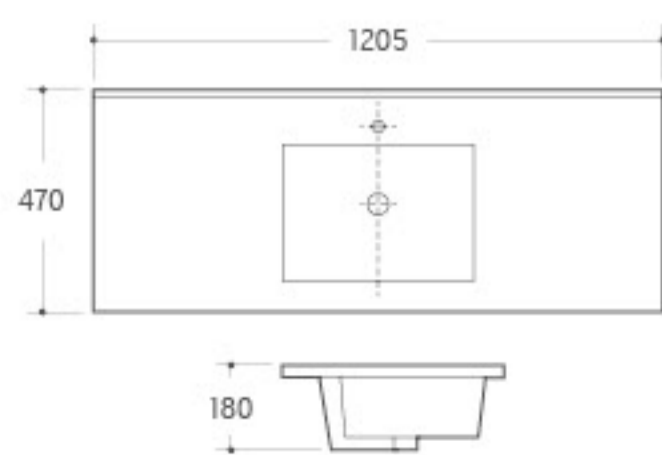

TB012-120

Cabinet Basin
Size: 1205x470x180mm
Mounting above cabinet