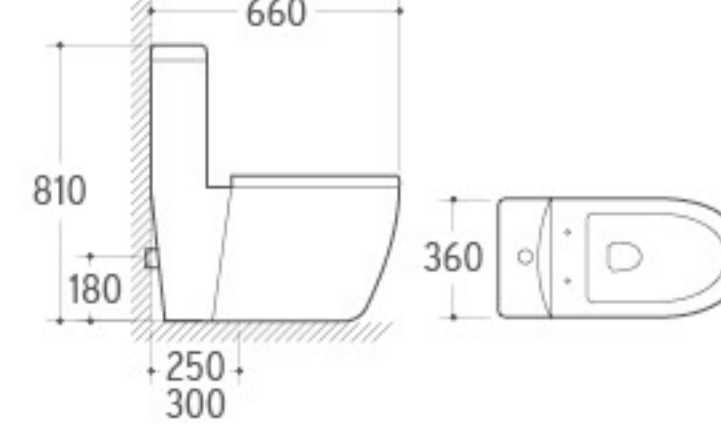

8223
Washdown/Siphonic One-piece Toilet
Size: 720x390x835mm
P-trap: 180mm Roughing-in
S-trap: 250/300mm Roughing-in