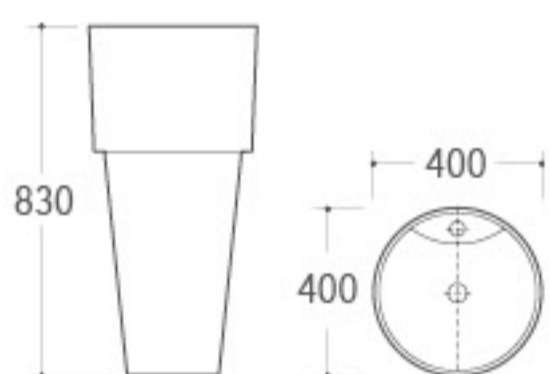

3036

Pedestal Basin
Size: 400x400x830mm
Fixing to wall with back