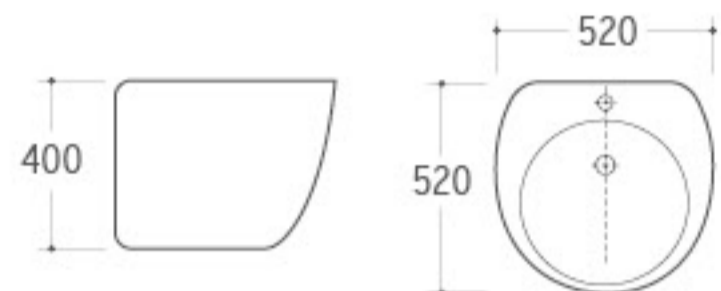

WB-037
Wall-hung Basin
Size: 570x450x390mm
Wall-hung installation

WB-038
Wall-hung Basin
Size: 525x440x380mm
Wall-hung installation

WB-039

Wall-hung Basin
Size: 520x520x400mm
Wall-hung installation

WB-042