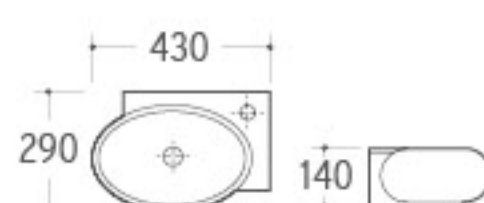

SWB-020
Wall-hung Basin
Size: 430x290x140mm
Wall-hung installation