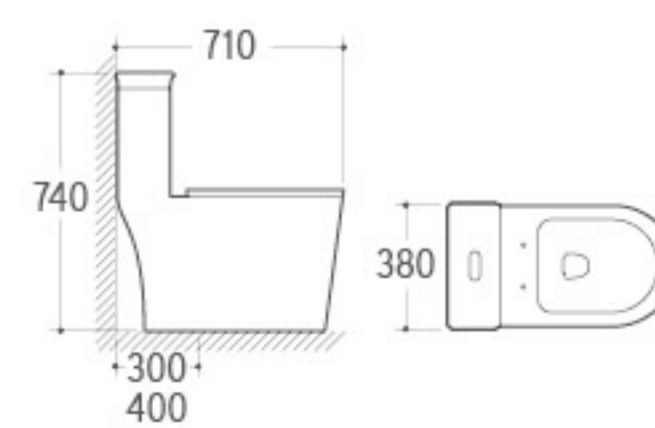

833
Siphonic One-piece Toilet
Size: 610x350x750mm
S-trap: 300/400mm Roughing-in