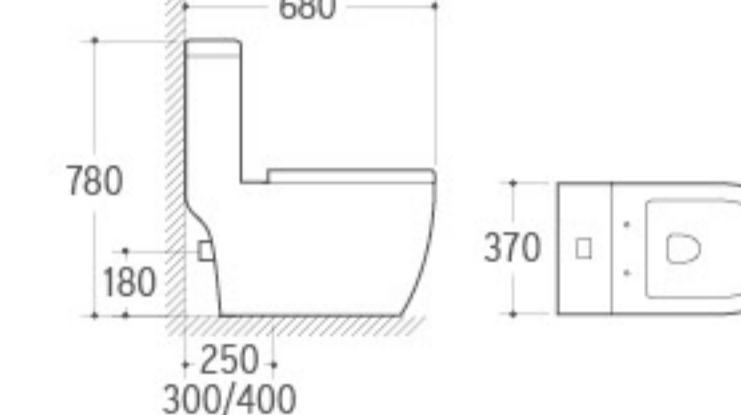

8249
Siphonic One-piece Toilet
Size: 680x380x780mm
S-trap: 300/400mm Roughing-in