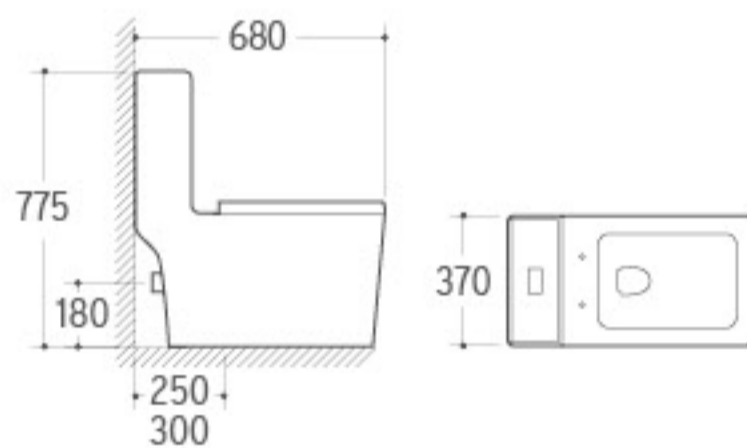

ST8280RD

Washdown/Siphonic One Piece Toilet
Size: 680x370x775mm
P-trap: 180mm Roughing-in
S-trap: 250/300mm Roughing-in