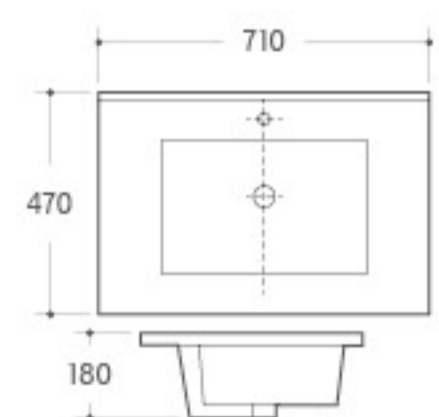

TB012-70

Cabinet Basin
Size: 710x470x180mm
Mounting above cabinet