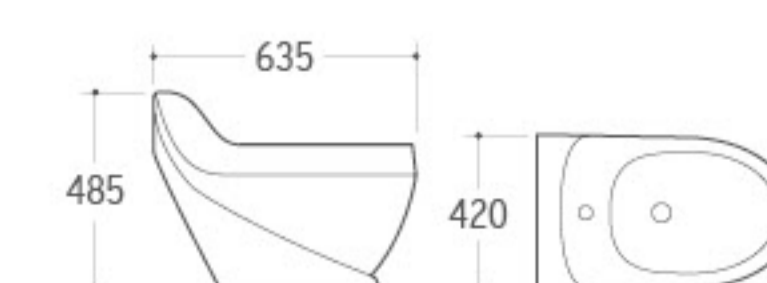

**3032**

Pedestal Basin
 Size: 660x520x890mm
 Fixing to wall with back

**036**

Bidet
 Size: 635x420x485mm
 Fixing to wall with back

ONE PIECE TOILET

DEDUCTIVE BEAUTY

Outstanding appearance, it is a beautiful scenery inside your house it brings you unlimited enjoyment.