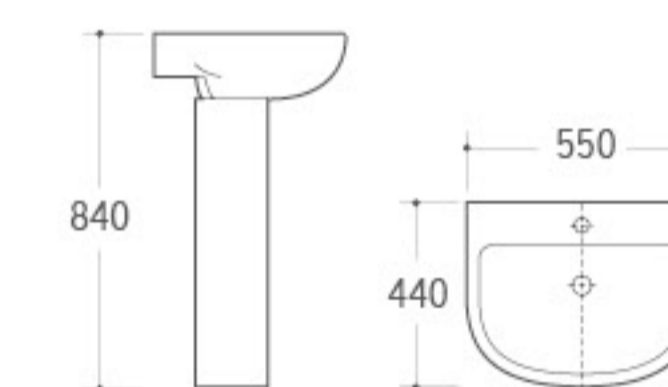

3009

Pedestal Basin
Size: 550x440x840mm
Fixing to wall with back