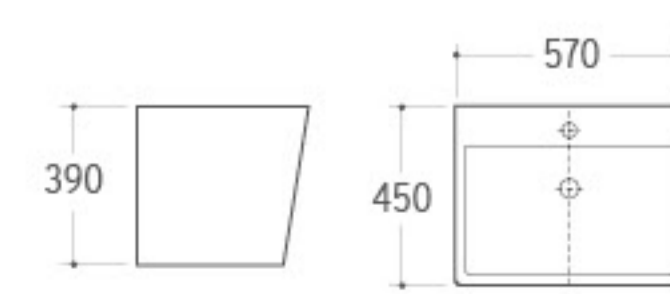

WB-038
Wall-hung Basin
Size: 525x440x380mm
Wall-hung installation