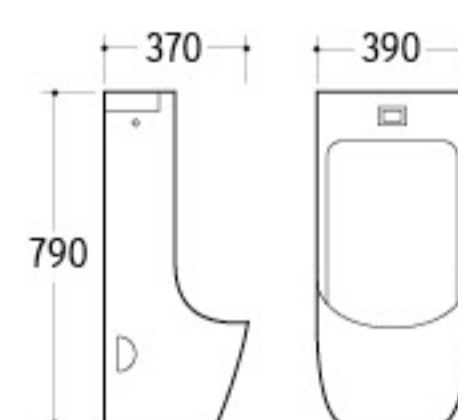

UP-004

Urinal
Size: 340x320x630mm
Wall-hung installation

UP-005

Urinal
Size: 390x335x820mm
Wall-hung installation

UP-006

Urinal
Size: 390x370x790mm
Wall-hung installation

UP-007

Urinal
Size: 410x315x630mm
Wall-hung installation