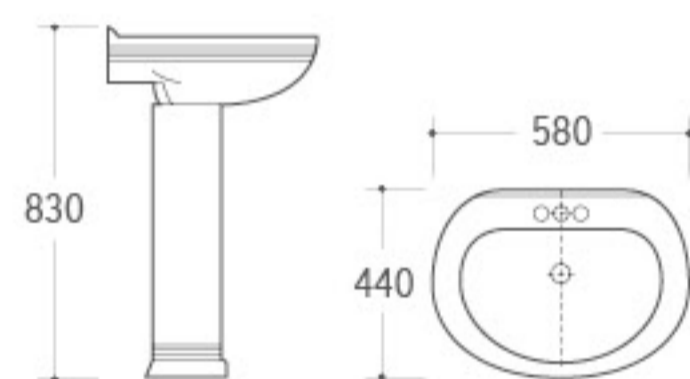

3017
Pedestal Basin
Size: 560x470x850mm
Fixing to wall with back