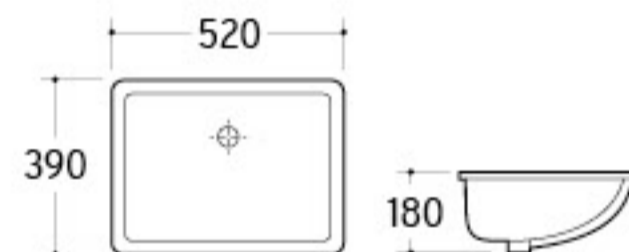

UB-010
Under Counter Basin
Size: 520x390x180mm