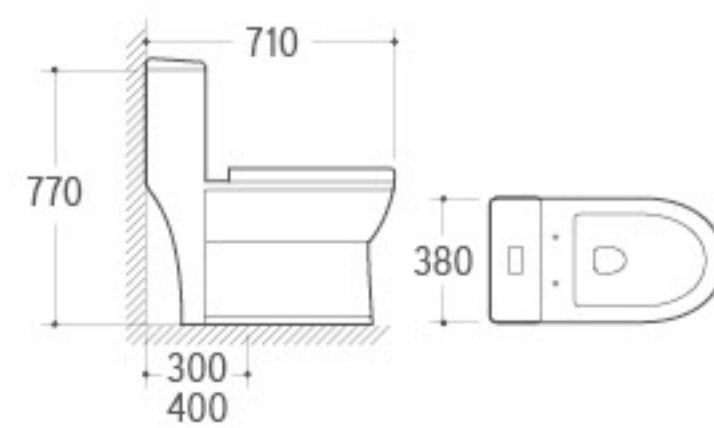

8239
Washdown/Siphonic One-piece Toilet
Size: 650x345x730mm
P-trap: 180mm Roughing-in
S-trap: 250/300mm Roughing-in