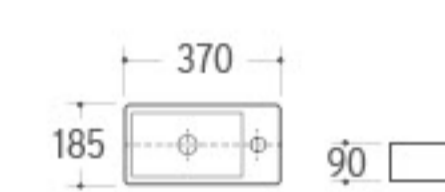

SWB-026
Wall-hung Basin
Size: 370x185x90mm
Wall-hung installation