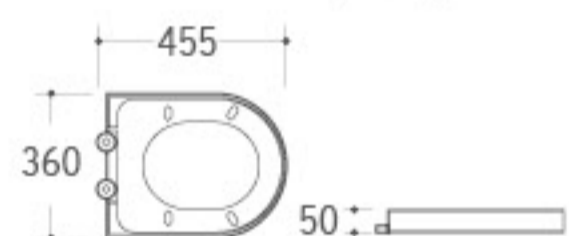

T-825B
P-trap into S-trap
300mm

T825C
P-trap into S-trap
250mm

SC065-1

Material: PP
 Size: 455x360x50mm
 Adjustable distance
 Between fixing hole(A): 125-170mm
 Adjustable length(B): 445-490mm
 Quick release hinge

SC065-2

Material: PP
 Size: 455x360x50mm
 Adjustable distance
 Between fixing hole(A): 125-170mm
 Adjustable length(B): 445-490mm
 Quick release hinge

SC065-3

Material: PP
 Size: 455x360x50mm
 Adjustable distance
 Between fixing hole(A): 125-170mm
 Adjustable length(B): 445-490mm
 Stainless steel hinge (Big size/Small size)