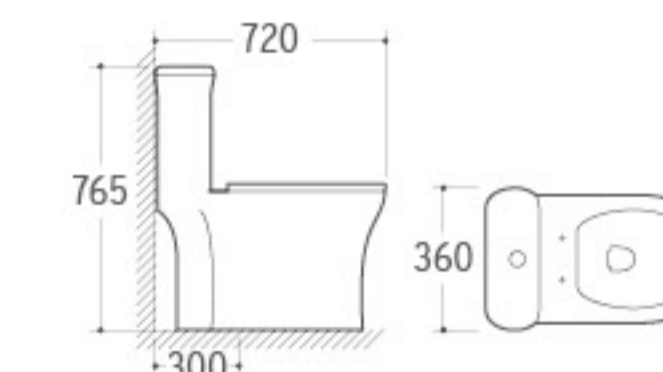

2011

Washdown Two-piece Toilet
Size: 780x380x790mm
P-trap: 180mm Roughing-in
S-trap: 250mm Roughing-in

2014

Washdown Two-piece Toilet
Size: 685x405x790mm
P-trap: 180mm Roughing-in
S-trap: 250/300mm Roughing-in

2015

Washdown Two-piece Toilet
Size: 700x380x740mm
P-trap: 180mm Roughing-in
S-trap: 250/300mm Roughing-in

ZJ8115G

Siphonic One Piece Toilet
Size: 720x360x765mm
S-trap: 300mm Roughing-in

2016

Washdown Two-piece Toilet
Size: 690x355x835mm
P-trap: 180mm Roughing-in

2021

Siphonic Two-piece Toilet
Size: 725x400x790mm
S-trap: 300mm Roughing-in

2020

Siphonic Two-piece Toilet
Size: 690x400x760mm
S-trap: 300mm Roughing-in

ZJ21106

Washdown One-piece Toilet
Size: 760x420x740mm
P-trap: 180mm Roughing-in
S-trap: 250/300mm Roughing-in

PJ21106

Pedestal Basin
Size: 660x520x890mm
Fixing to wall with back