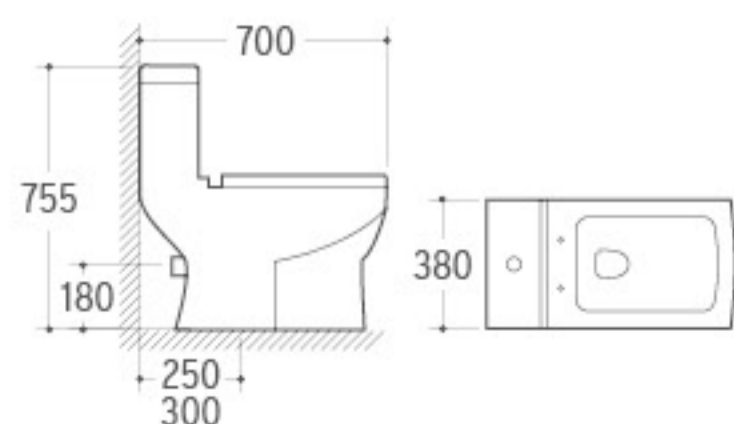

8216
Washdown/Siphonic One-piece Toilet
Size: 670x370x760mm
P-trap: 180mm Roughing-in
S-trap: 250/300/400mm Roughing-in