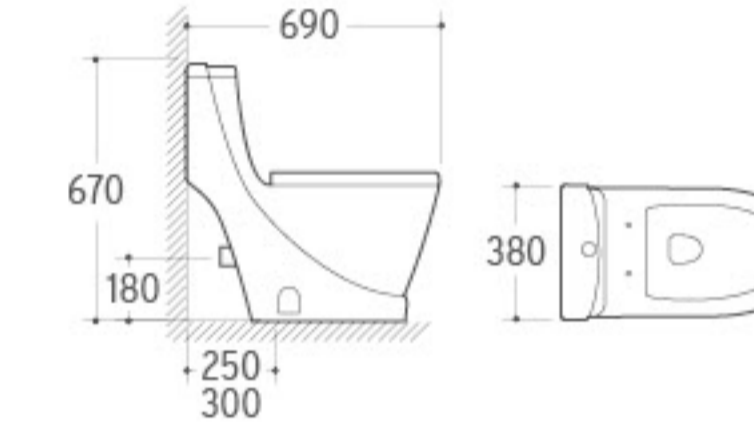

8231
Washdown One-piece Toilet
Size: 730x380x830mm
P-trap: 180mm Roughing-in
S-trap: 250mm Roughing-in