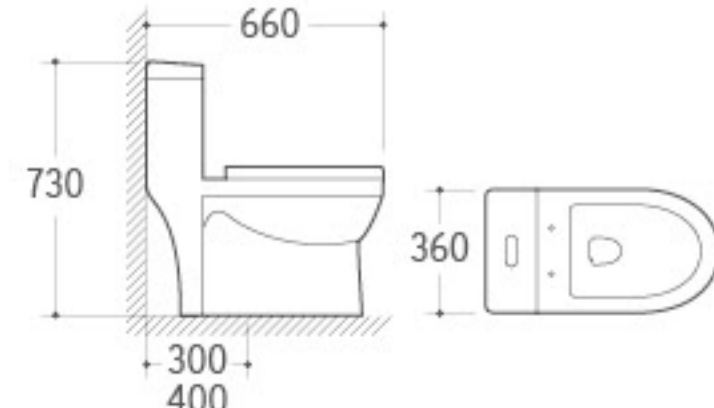

819
Siphonic One-piece Toilet
Size: 685x375x760mm
S-trap: 300/400mm Roughing-in