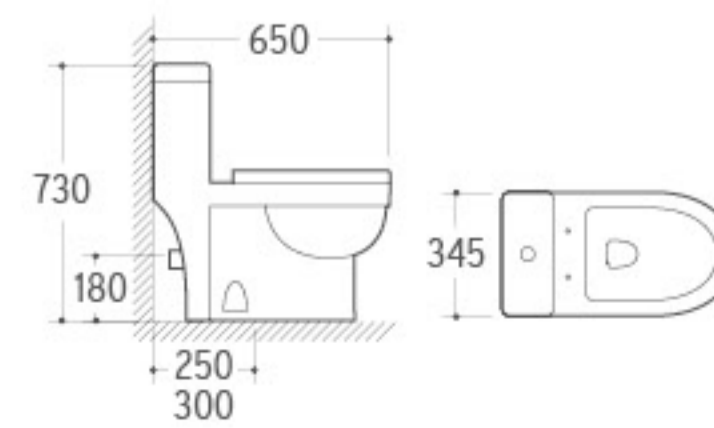

8243
Washdown One-piece Toilet
Size: 700x370x660mm
P-trap: 180mm Roughing-in
S-trap: 250/300mm Roughing-in