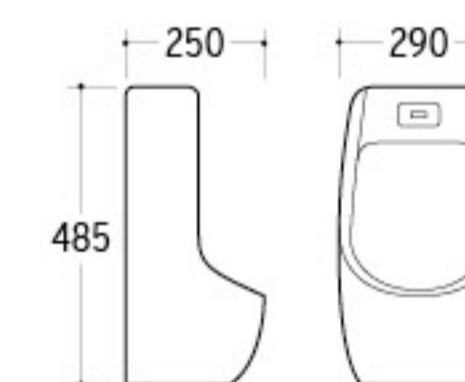

UP-015

Urinal
Size: 290x250x485mm
Wall-hung installation