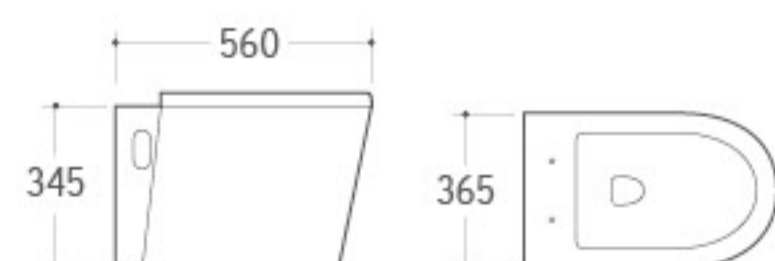

HARMONIOUSLY BRIEF/

The unification and steady esthetic sense is demonstrating the graceful posture in the brief physique, for human one kind simple harmonious and beautiful.

WT-001
Concealed Cistern
Size: 430x765mm
Fixing to wall with back