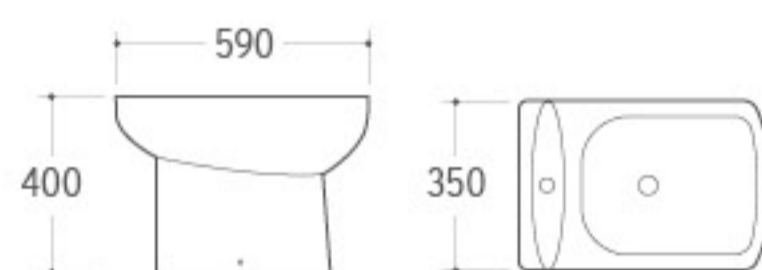

2007

Washdown Two-piece Toilet
Size: 710x390x765mm
P-trap: 180mm Roughing-in
S-trap: 250mm Roughing-in

3015

Pedestal Basin
Size: 580x460x850mm
Fixing to wall with back

007

Bidet
Size: 590x350x400mm
Fixing to wall with back

2010

Washdown Two-piece Toilet
Size: 675x375x795mm
P-trap: 180mm Roughing-in
S-trap: 250mm Roughing-in

3008

Pedestal Basin
Size: 615x480x860mm
Fixing to wall with back

010

Bidet
Size: 550x355x410mm
Fixing to wall with back

2008

Washdown Two-piece Toilet
Size: 670x375x820mm
P-trap: 180mm Roughing-in
S-trap: 250mm Roughing-in

3014

Pedestal Basin
Size: 665x505x860mm
Fixing to wall with back

008

Bidet
Size: 590x360x420mm
Fixing to wall with back

2011

Washdown Two-piece Toilet
Size: 780x380x790mm
P-trap: 180mm Roughing-in
S-trap: 250mm Roughing-in

3017

Pedestal Basin
Size: 560x470x850mm
Fixing to wall with back

011

Bidet
Size: 540x370x390mm
Fixing to wall with back