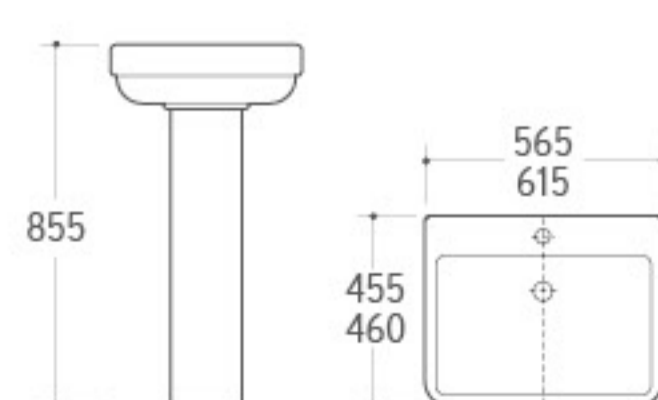

3005

Pedestal Basin
Size: 565x455x855mm
Size: 615x460x855mm
Fixing to wall with back