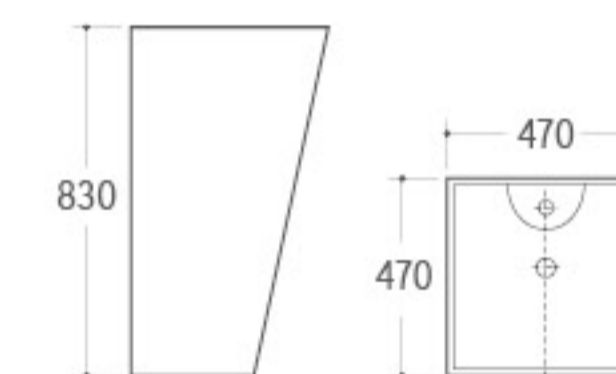

G-008

Pedestal Basin
Size: 470x470x830mm
Fixing to wall with back