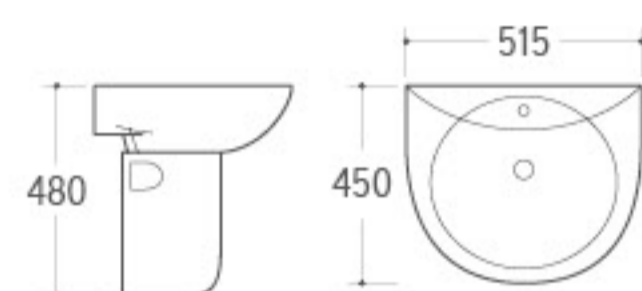

WB-048
Wall-hung Basin
Size: 600x460x500mm
Wall-hung installation