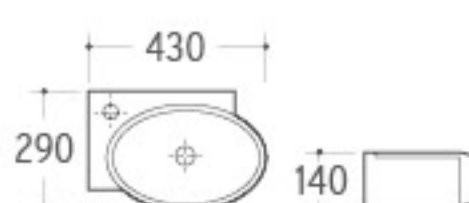

SWB-019
Wall-hung Basin
Size: 430x290x140mm
Wall-hung installation