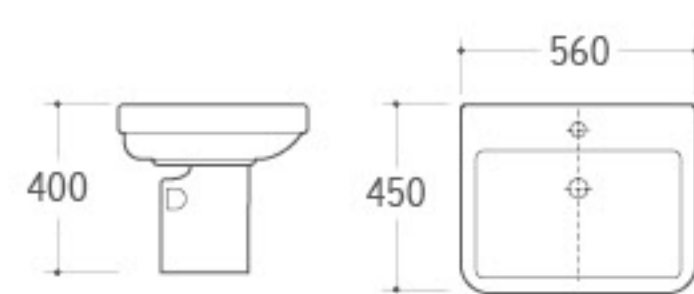

WB-036
Wall-hung Basin
Size: 560x435x425mm
Wall-hung installation