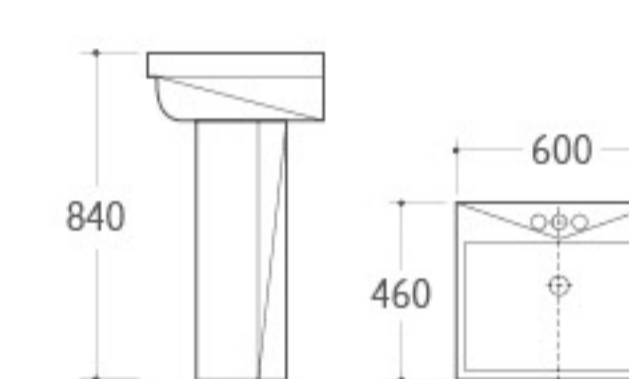

3018
Pedestal Basin
Size: 830x550x830mm
Fixing to wall with back