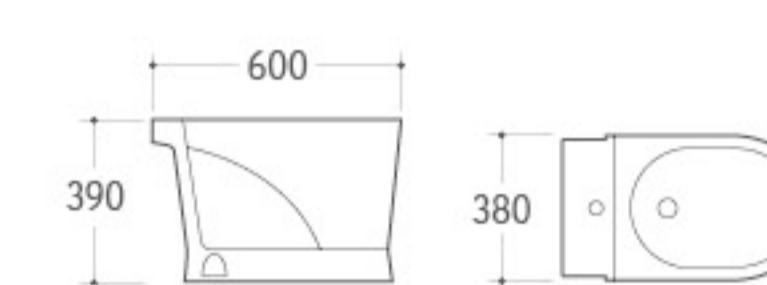

8208

Washdown One-piece Toilet
Size: 700x360x750mm
P-trap: 180mm Roughing-in
S-trap: 250/300mm Roughing-in

3023

Pedestal Basin
Size: 590x480x820mm
Fixing to wall with back

208

Bidet
Size: 530x365x470mm
Fixing to wall with back

8231

Washdown One-piece Toilet
Size: 730x380x830mm
P-trap: 180mm Roughing-in
S-trap: 250mm Roughing-in

3020

Pedestal Basin
Size: 620x490x820mm
Fixing to wall with back

031

Bidet
Size: 600x380x390mm
Fixing to wall with back

8219

Washdown One-piece Toilet
Size: 700x385x760mm
P-trap: 180mm Roughing-in
S-trap: 250/300mm Roughing-in

3011

Pedestal Basin
Size: 610x500x835mm
Fixing to wall with back

019

Bidet
Size: 550x375x415mm
Fixing to wall with back

8236

Washdown One-piece Toilet
Size: 760x420x740mm
P-trap: 180mm Roughing-in
S-trap: 250/300mm Roughing-in

3032

Pedestal Basin
Size: 660x520x890mm
Fixing to wall with back

036

Bidet
Size: 635x420x485mm
Fixing to wall with back