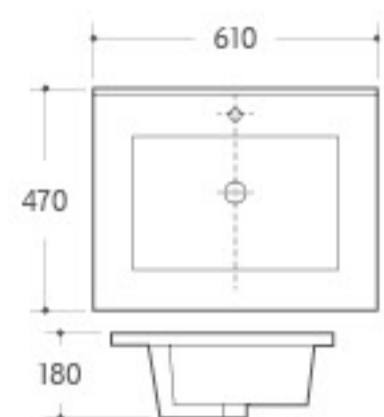

TB012-60

Cabinet Basin
Size: 610x470x180mm
Mounting above cabinet