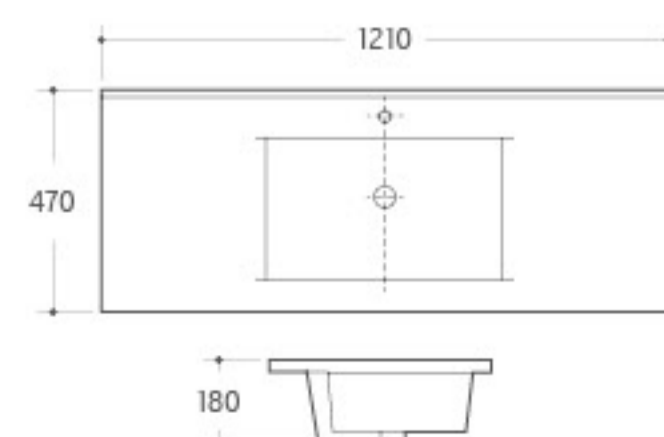

TB014-120
Cabinet Basin
Size: 1210x470x180mm
Above counter mounting