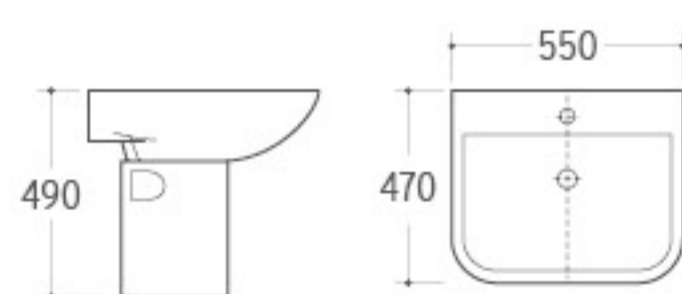

WB-026
Wall-hung Basin
Size: 600x485x430mm
Wall-hung installation