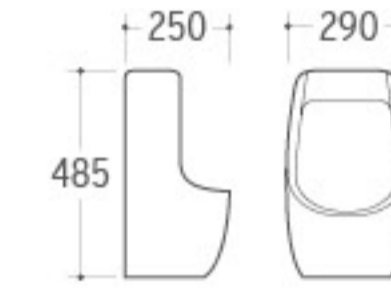

SP-027
Squat Pan
Size: 405x315x200mm
Gravity-fed flushing system