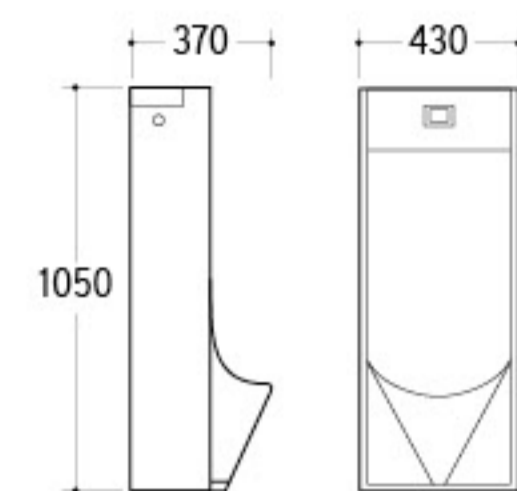

UP-001

Urinal
Size: 430x370x1050mm
Fixing to wall with back