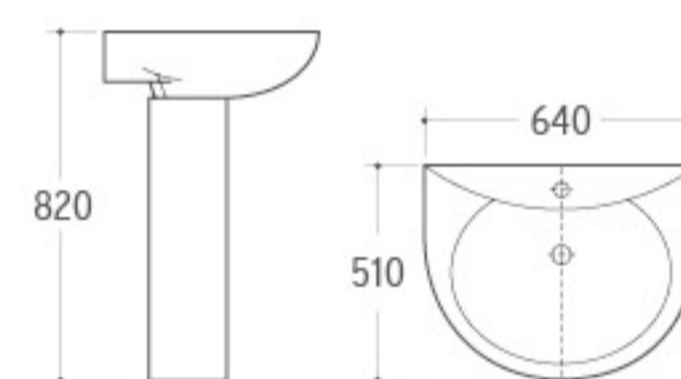

3023
Pedestal Basin
Size: 590x480x820mm
Fixing to wall with back