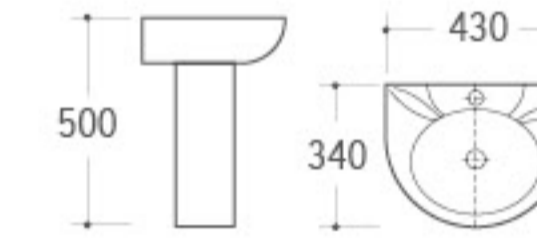

UP-027
Urinal
Size: 290x250x485mm
Wall-hung installation