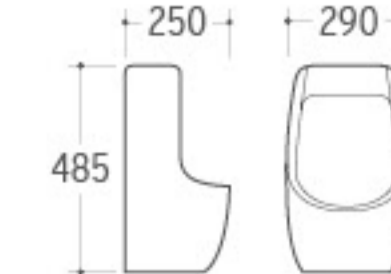

SP-027F
Squat Pan
Size: 405x315x200mm
Gravity-fed flushing system