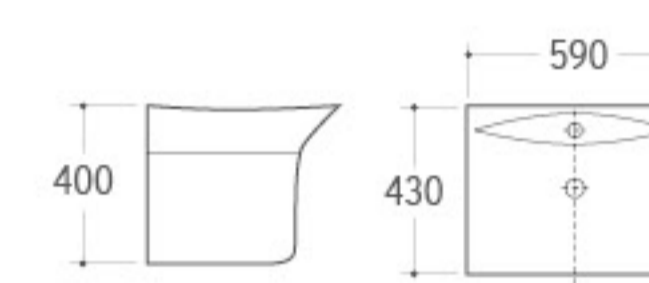

WB-022
Wall-hung Basin
Size: 610x470x570mm
Wall-hung installation