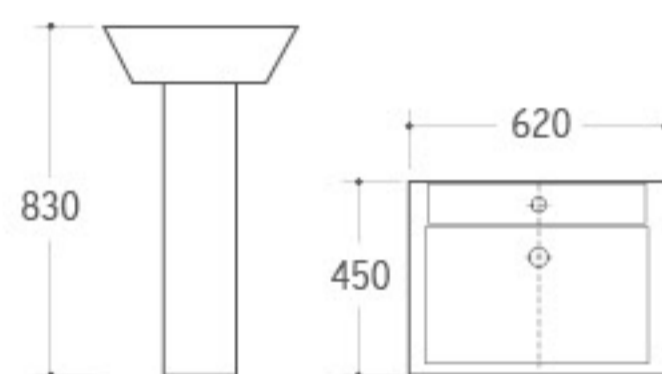

3039

Pedestal Basin
Size: 620x450x830mm
Fixing to wall with back