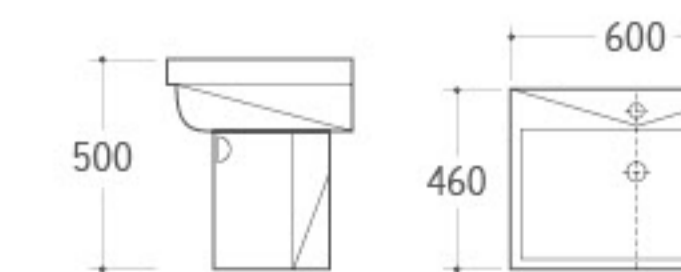

WB-027

Wall-hung Basin
Size: 600x460x500mm
Wall-hung installation