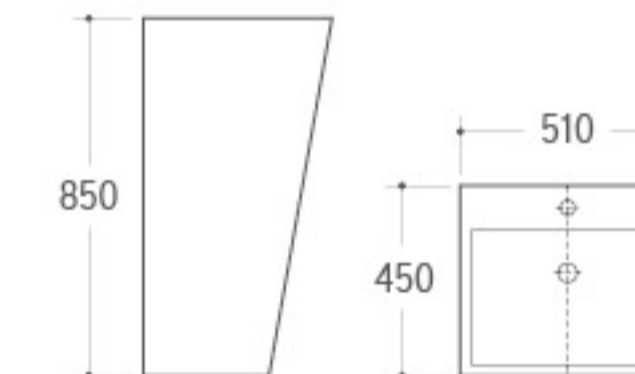

G-011

Pedestal Basin
Size: 510x450x850mm
Fixing to wall with back