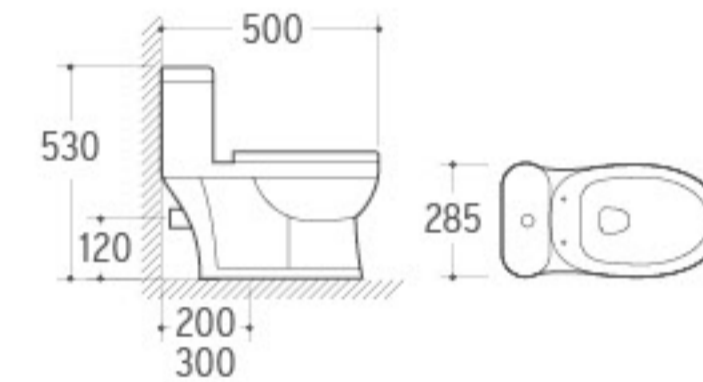

PT-017
Water tank
Size: 428x120x363mm

PT-018
Water tank
Size: 400x80x390mm

PT-019
Water tank
Size: 375x118x402mm

8273
Washdown One-piece Toilet
Size: 500x285x530mm
P-trap: 120mm Roughing-in
S-trap: 200/300mm Roughing-in