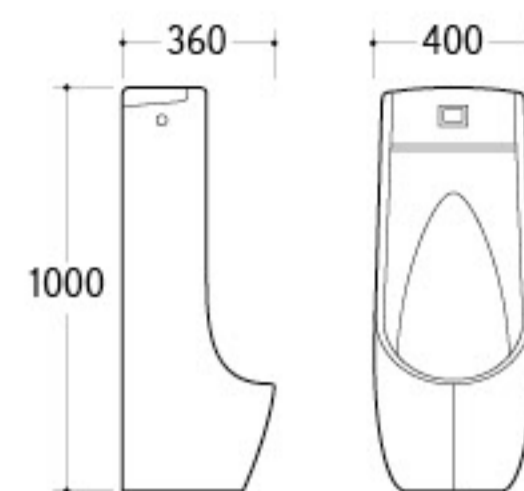

T603A
Flush Valve
For Squatting pan/Urinal
Material: Copper/Stainless steel

UP-001

Urinal
Size: 430x370x1050mm
Fixing to wall with back

UP-002

Urinal
Size: 400x360x1000mm
Fixing to wall with back

UP-003

Urinal
Size: 460x330x1000mm
Fixing to wall with back