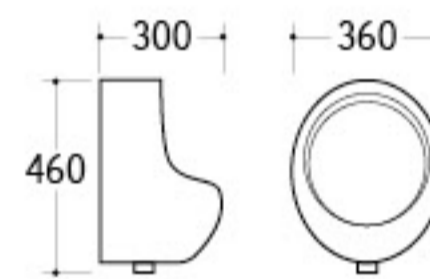

UP-019

Urinal
Size: 480x310x740mm
Wall-hung installation

UP-021

Urinal
Size: 340x310x630mm
Wall-hung installation

UP-022

Urinal
Size: 340x300x690mm
Wall-hung installation

UP-023

Urinal
Size: 350x350x550mm
Wall-hung installation

UP-024

Urinal
Size: 360x300x460mm
Wall-hung installation

UP-025

Urinal
Size: 330x290x480mm
Wall-hung installation

UP-026

Urinal
Size: 350x240x280mm
Wall-hung installation

Our eye-sight towards fashion brings sensitivity and creation into sanitary wares, and build up new manner in brief, bright and smart style.