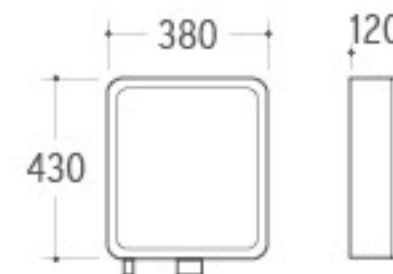

PT-022
Water tank
Size: 400x122x395mm