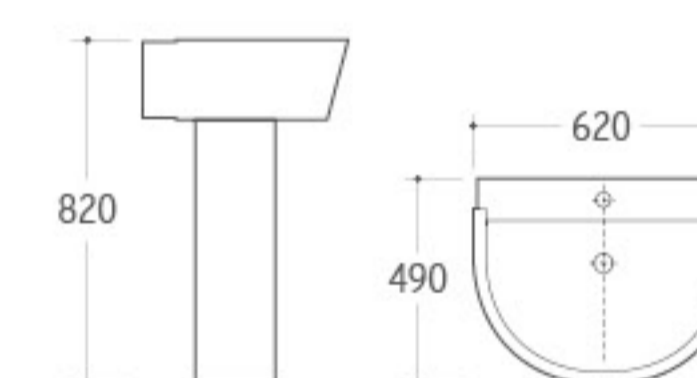

3020

Pedestal Basin
Size: 620x490x820mm
Fixing to wall with back

031

Bidet
Size: 600x380x390mm
Fixing to wall with back