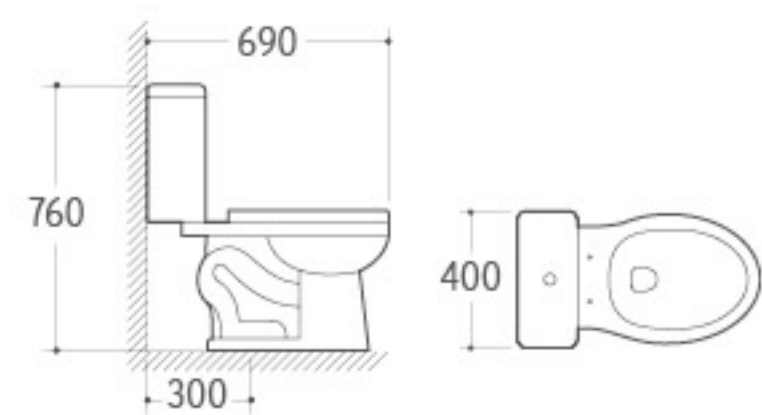

2020

Siphonic Two-piece Toilet
Size: 690x400x760mm
S-trap: 300mm Roughing-in