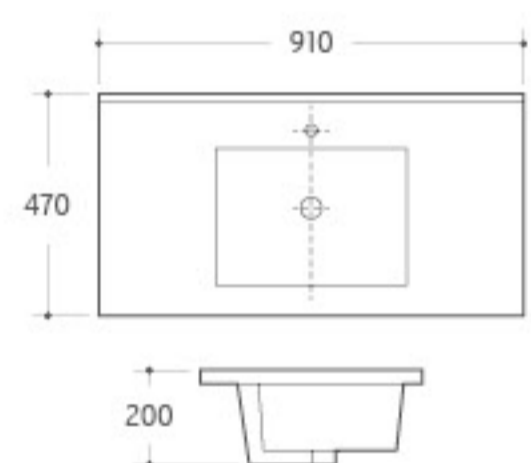

TB012-90

Cabinet Basin
Size: 910x470x200mm
Mounting above cabinet