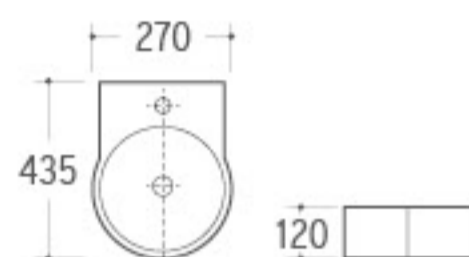

SWB-009

Wall-hung Basin
Size: 490x250x120mm
Wall-hung installation

SWB-010

Wall-hung Basin
Size: 430x300x130mm
Wall-hung installation

SWB-011
Wall-hung Basin
Size: 270x435x120mm
Wall-hung installation

SWB-012
Wall-hung Basin
Size: 400x295x115mm
Wall-hung installation