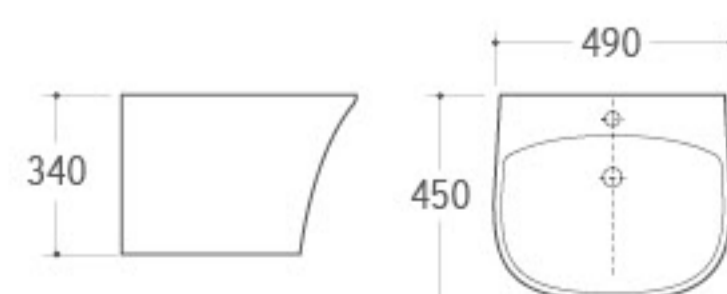

2004
Washdown Two-piece Toilet
Size: 680x370x790mm
P-trap: 180mm Roughing-in
S-trap: 250mm Roughing-in