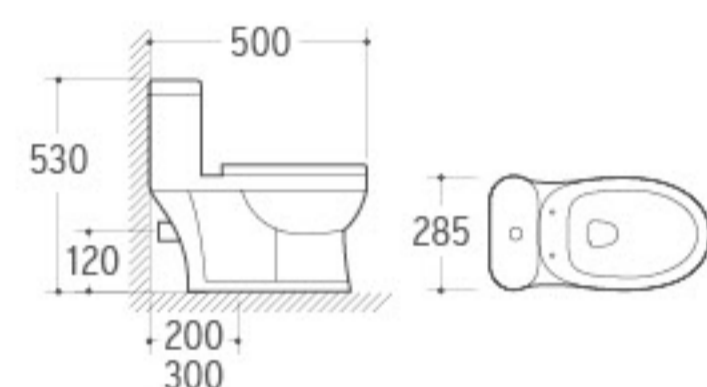

UP-027F
Urinal
Size: 290x250x485mm
Wall-hung installation

SP-027F
Squat Pan
Size: 405x315x200mm
Gravity-fed flushing system

8273G

Washdown One-piece Toilet
 Size: 500x285x530mm
 P-trap: 120mm Roughing-in
 S-trap: 200/300mm Roughing-in