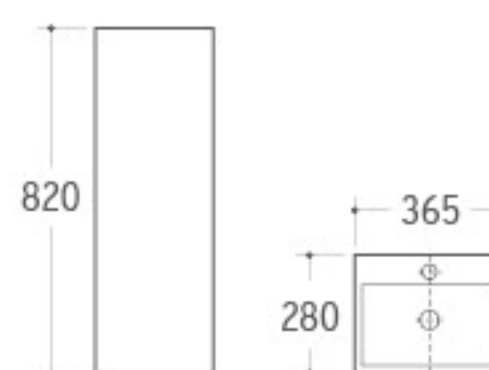

G-026

Pedestal Basin
Size: 410x410x835mm
Fixing to wall with back