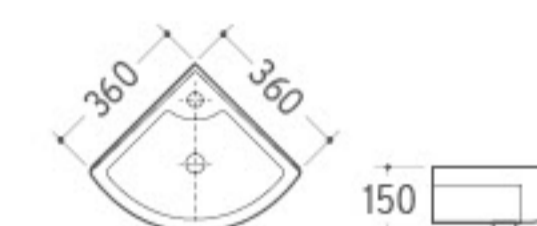

SWB-013
Wall-hung Basin
Size: 450x350x130mm
Wall-hung installation

SWB-022
Wall-hung Basin
Size: 460x280x170mm
Wall-hung installation

SWB-023
Wall-hung Basin
Size: 645x445x210mm
Wall-hung installation

SWB-024
Wall-hung Basin
Size: 360x360x150mm
Wall-hung installation