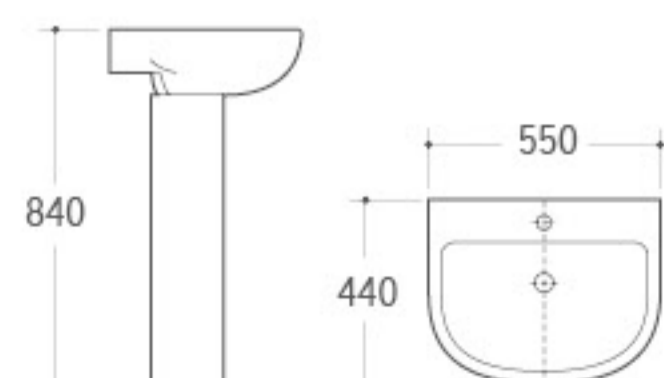

WB-044
Wall-hung Basin
Size: 490x450x340mm
Wall-hung installation