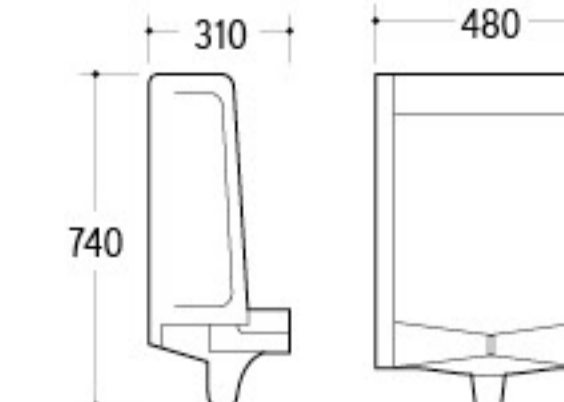

UP-019

Urinal
Size: 480x310x740mm
Wall-hung installation