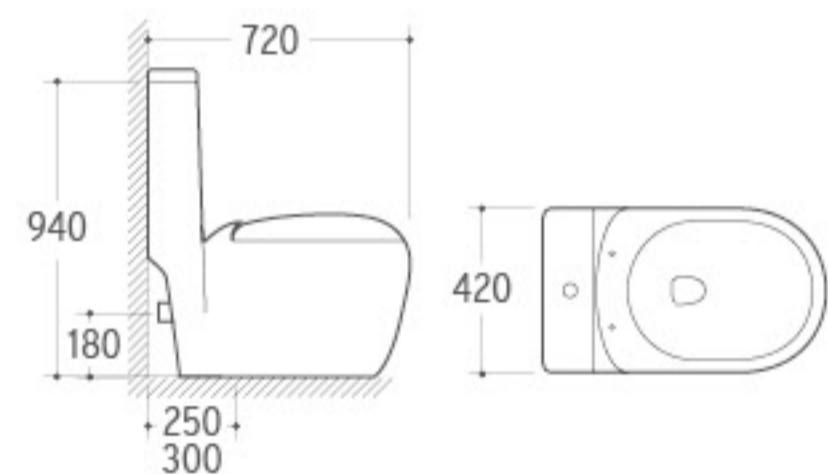

8282
Washdown One-piece Toilet
Size: 680x330x760mm
P-trap: 180mm Roughing-in
S-trap: 250mm Roughing-in