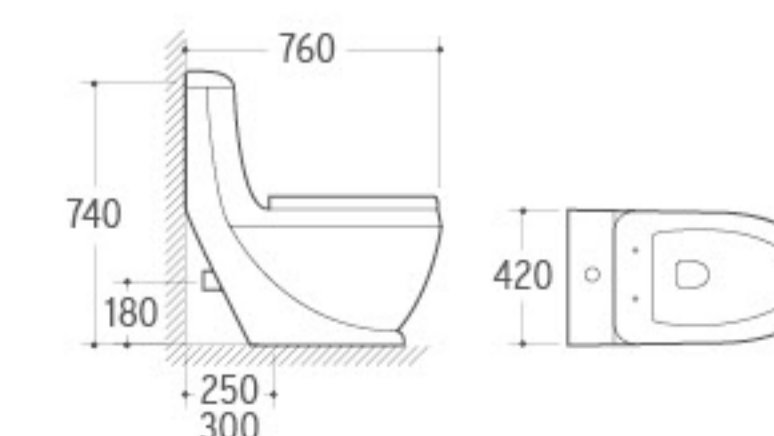

ZJ21106

Washdown One-piece Toilet
Size: 760x420x740mm
P-trap: 180mm Roughing-in
S-trap: 250/300mm Roughing-in