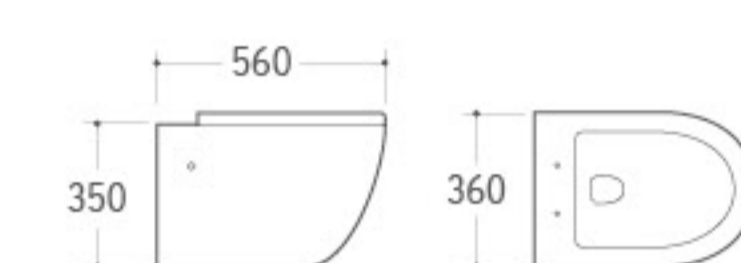

WH-004
Wall-hung Toilet
Size: 585x370x370mm
P-trap: 180mm Roughing-in