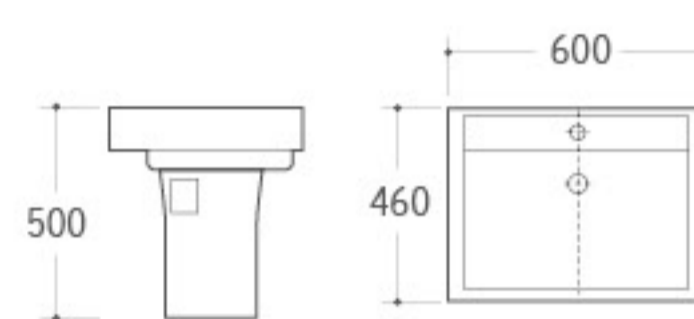

WB-019
Wall-hung Basin
Size: 550x420x480mm
Wall-hung installation

WB-020
Wall-hung Basin
Size: 680x500x600mm
Wall-hung installation

WB-021
Wall-hung Basin
Size: 515x450x480mm
Wall-hung installation

WB-048
Wall-hung Basin
Size: 600x460x500mm
Wall-hung installation