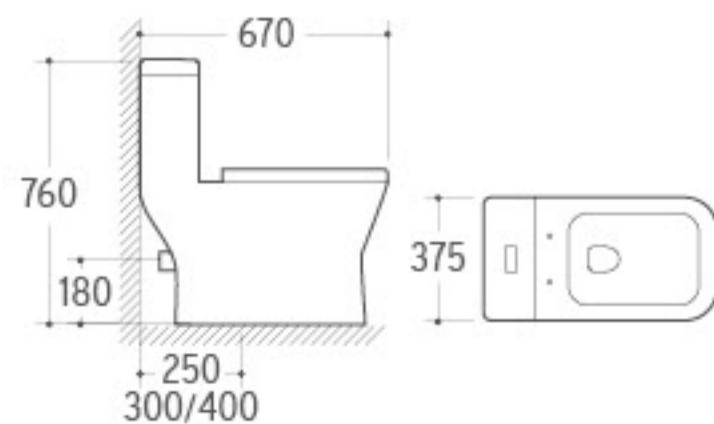

8222
Washdown/Siphonic One-piece Toilet
Size: 660x360x810mm
P-trap: 180mm Roughing-in
S-trap: 250/300mm Roughing-in