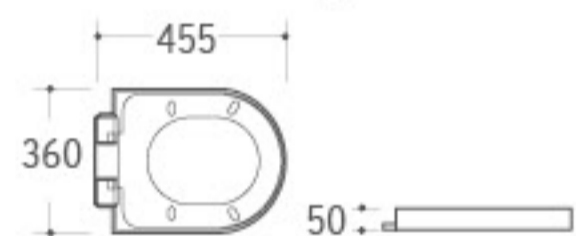

T-825B
P-trap into S-trap
300mm

T825C
P-trap into S-trap
250mm

SC065-1

Material: PP
 Size: 455x360x50mm
 Adjustable distance
 Between fixing hole(A): 125-170mm
 Adjustable length(B): 445-490mm
 Quick release hinge

SC065-2

Material: PP
 Size: 455x360x50mm
 Adjustable distance
 Between fixing hole(A): 125-170mm
 Adjustable length(B): 445-490mm
 Quick release hinge

SC065-3

Material: PP
 Size: 455x360x50mm
 Adjustable distance
 Between fixing hole(A): 125-170mm
 Adjustable length(B): 445-490mm
 Stainless steel hinge (Big size/Small size)