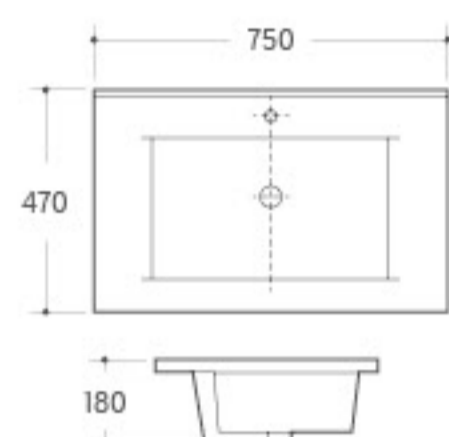

Cabinet Basin
Size: 1230x470x190mm
Above counter mounting

TB014-60
Cabinet Basin
Size: 620x470x180mm
Above counter mounting

TB014-75
Cabinet Basin
Size: 750x470x180mm
Above counter mounting

TB015-60
Cabinet Basin
Size: 615x365x135mm
Above counter mounting