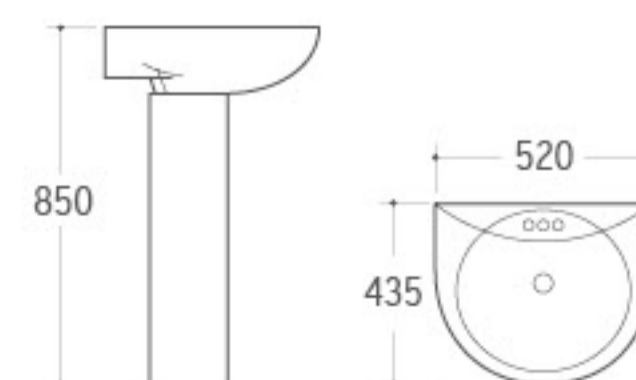

3032
Pedestal Basin
Size: 660x520x890mm
Fixing to wall with back