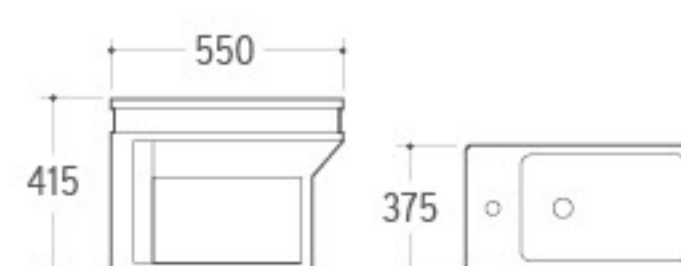

8208

Washdown One-piece Toilet
Size: 700x360x750mm
P-trap: 180mm Roughing-in
S-trap: 250/300mm Roughing-in

3023

Pedestal Basin
Size: 590x480x820mm
Fixing to wall with back

208

Bidet
Size: 530x365x470mm
Fixing to wall with back

8231

Washdown One-piece Toilet
Size: 730x380x830mm
P-trap: 180mm Roughing-in
S-trap: 250mm Roughing-in

3020

Pedestal Basin
Size: 620x490x820mm
Fixing to wall with back

031

Bidet
Size: 600x380x390mm
Fixing to wall with back

8219

Washdown One-piece Toilet
Size: 700x385x760mm
P-trap: 180mm Roughing-in
S-trap: 250/300mm Roughing-in

3011

Pedestal Basin
Size: 610x500x835mm
Fixing to wall with back

019

Bidet
Size: 550x375x415mm
Fixing to wall with back

8236

Washdown One-piece Toilet
Size: 760x420x740mm
P-trap: 180mm Roughing-in
S-trap: 250/300mm Roughing-in

3032

Pedestal Basin
Size: 660x520x890mm
Fixing to wall with back

036

Bidet
Size: 635x420x485mm
Fixing to wall with back