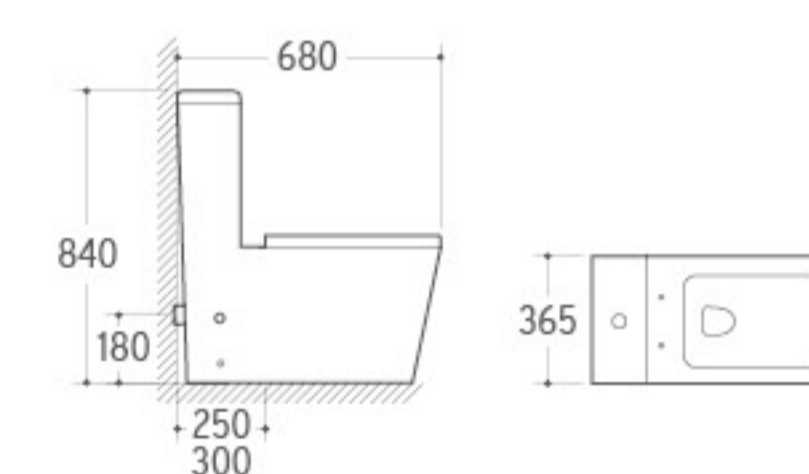

8208
Washdown One-piece Toilet
Size: 700x360x750mm
P-trap: 180mm Roughing-in
S-trap: 250/300mm Roughing-in