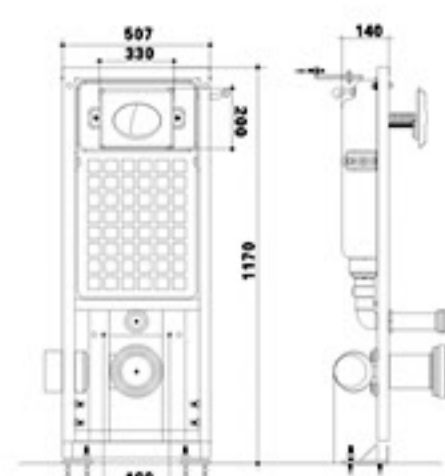

WT-006
Concealed Cistern
Size: 400x127x1071~1193mm
Fixing to wall with back