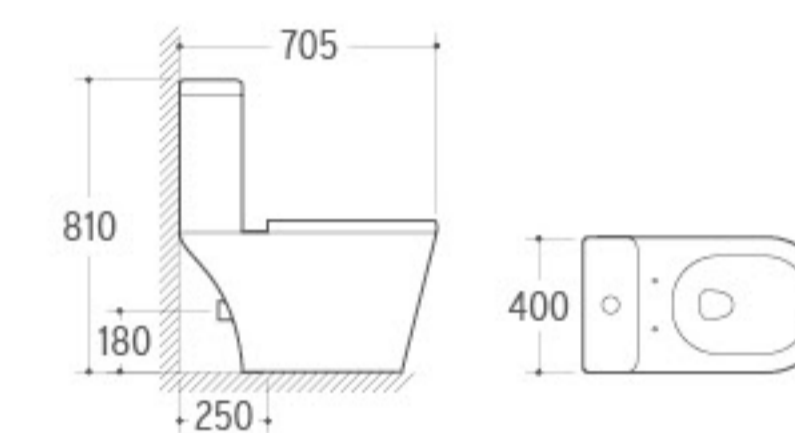

2015
Washdown Two-piece Toilet
Size: 700x380x740mm
P-trap: 180mm Roughing-in
S-trap: 250/300mm Roughing-in