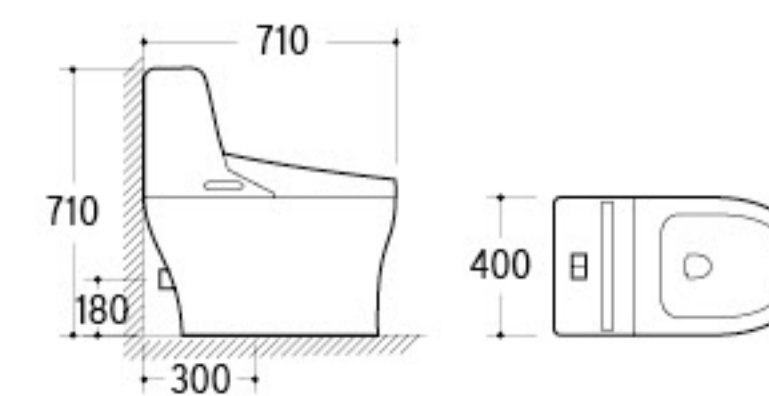

IN-004
Intelligent seat cover
Size: 506x438x173mm