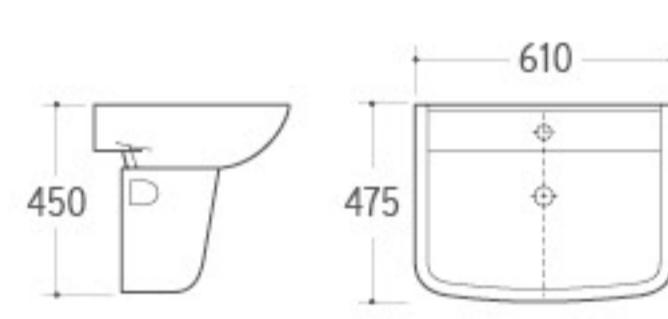

WB-031
Wall-hung Basin
Size: 520x435x385mm
Wall-hung installation