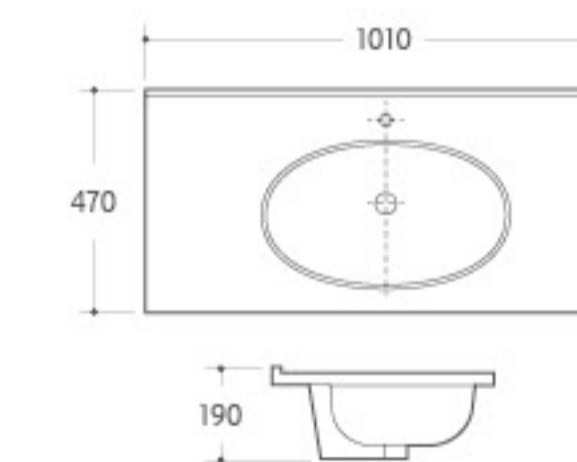

TB013-80

Cabinet Basin
Size: 810x470x190mm
Above counter mounting

TB013-90

Cabinet Basin
Size: 920x470x190mm
Above counter mounting

TB013-100

Cabinet Basin
Size: 1010x470x190mm
Above counter mounting

TB013-120