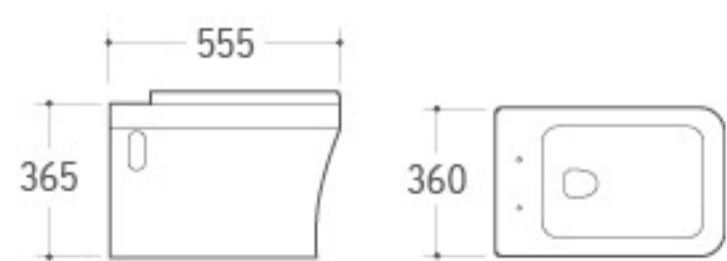

WH-017

Wall-hung Toilet
Size: 525x365x380mm
P-trap: 180mm Roughing-in