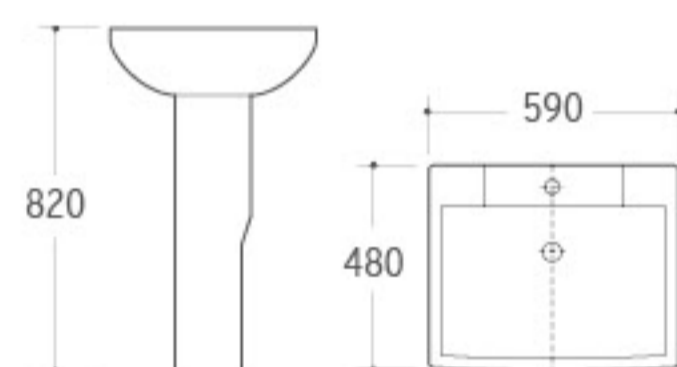

**3024**

Pedestal Basin
 Size: 600x460x840mm
 Fixing to wall with back

**WB-027**

Wall-hung Basin
 Size: 600x460x500mm
 Wall-hung installation

**8208**

Washdown One-piece Toilet
 Size: 700x360x750mm
 P-trap: 180mm Roughing-in
 S-trap: 250/300mm Roughing-in

**3023**

Pedestal Basin
 Size: 590x480x820mm
 Fixing to wall with back

**208**

Bidet
 Size: 530x365x470mm
 Fixing to wall with back

**8231**

Washdown One-piece Toilet
 Size: 730x380x830mm
 P-trap: 180mm Roughing-in
 S-trap: 250mm Roughing-in