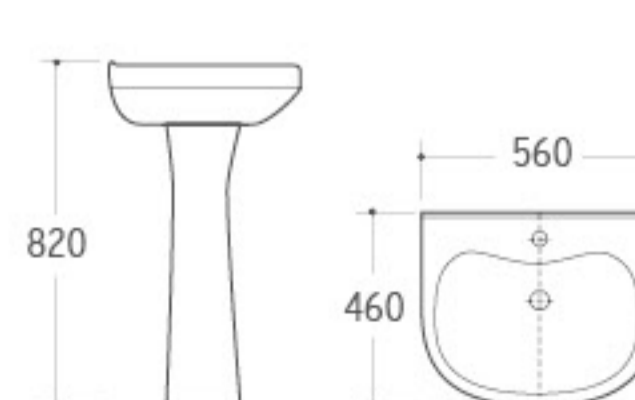

3007

Pedestal Basin
Size: 560x460x820mm
Fixing to wall with back