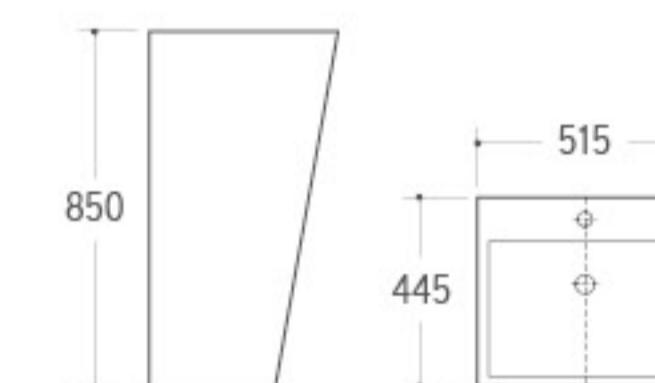

G-011

Pedestal Basin
Size: 515x445x850mm
Fixing to wall with back