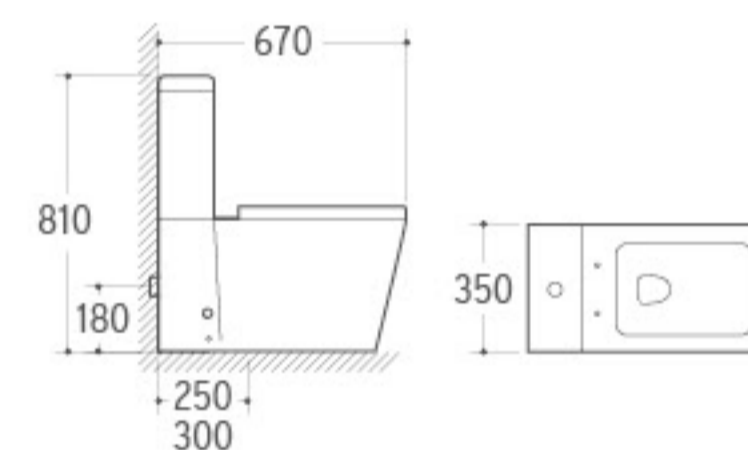

2002
Washdown Two-piece Toilet
Size: 660x360x850mm
P-trap: 180mm Roughing-in
S-trap: 250/300mm Roughing-in