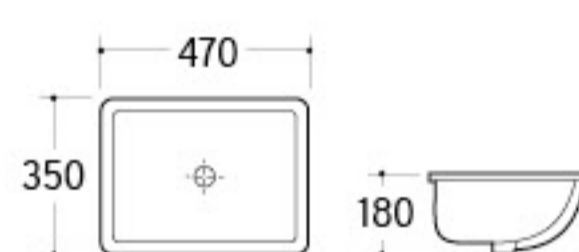

UB-002
Under Counter Basin
Size: 650x450x190mm

UB-004
Under Counter Basin
Size: 490x410x195mm

UB-007
Under Counter Basin
Size: 415x335x190mm

UB-008
Under Counter Basin
Size: 465x380x190mm

UB-009
Under Counter Basin
Size: 470x350x180mm