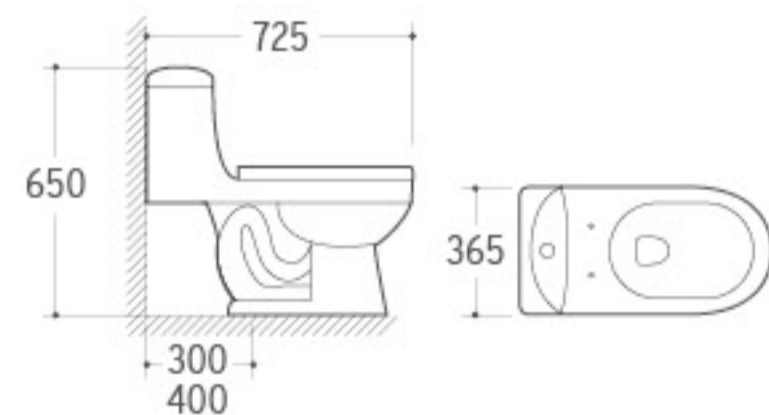

8248
Siphonic One-piece Toilet
Size: 660x420x580mm
S-trap: 250/300mm Roughing-in