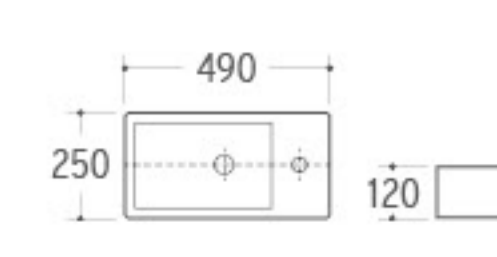

Wall-hung Basin
Size: 490x250x120mm
Wall-hung installation

SWB-010