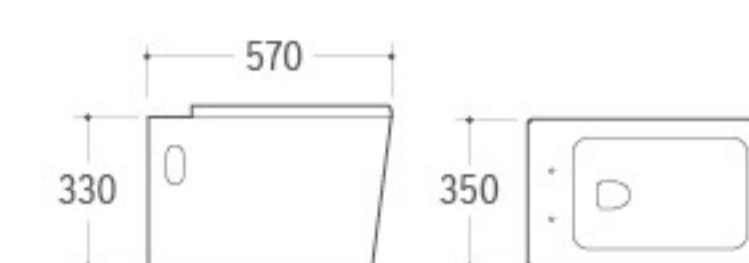

The personalized sanitary ware leads the entrie theme, simple and bright line draw out enjoyable and charming life.

CONCISE

WH-001
Wall-hung Toilet
Size: 600x430x400mm
P-trap: 180mm Roughing-in

WH-002
Wall-hung Toilet
Size: 570x350x330mm
P-trap: 180mm Roughing-in