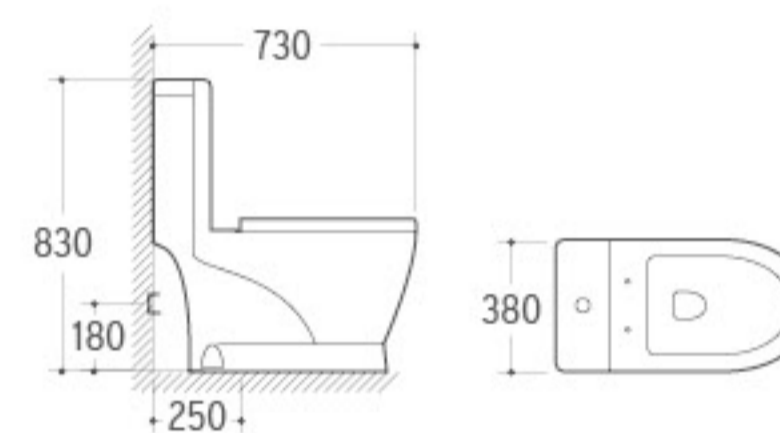

8231

Washdown One-piece Toilet
Size: 730x380x830mm
P-trap: 180mm Roughing-in
S-trap: 250mm Roughing-in