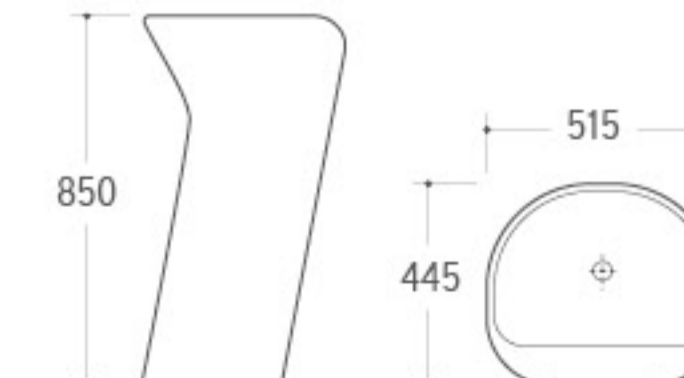

G-013

Pedestal Basin
Size: 515x445x850mm
Fixing to wall with back