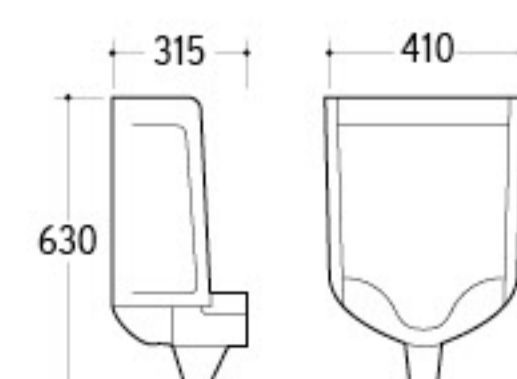

UP-004

Urinal
Size: 340x320x630mm
Wall-hung installation

UP-005

Urinal
Size: 390x335x820mm
Wall-hung installation

UP-006

Urinal
Size: 390x370x790mm
Wall-hung installation

UP-007

Urinal
Size: 410x315x630mm
Wall-hung installation