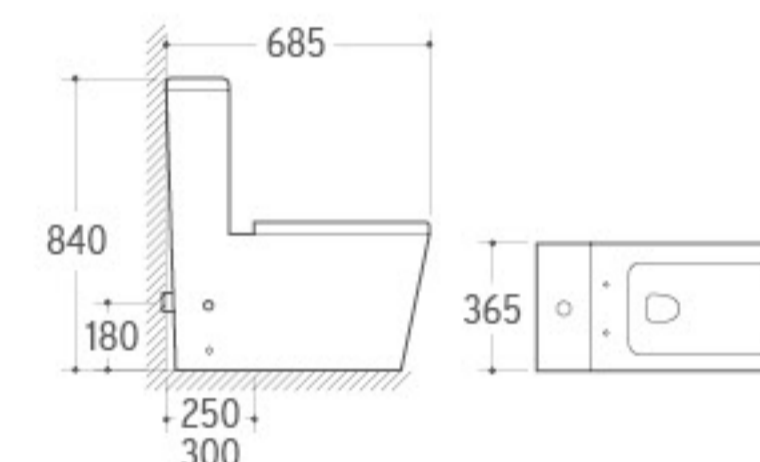

8206

Washdown/Siphonic One-piece Toilet
Size: 685x365x840mm
P-trap: 180mm Roughing-in
S-trap: 250/300mm Roughing-in