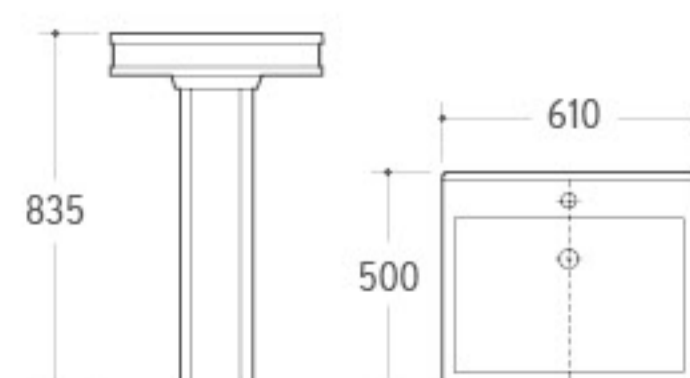

3011

Pedestal Basin
Size: 610x500x835mm
Fixing to wall with back

019

Bidet
Size: 550x375x415mm
Fixing to wall with back