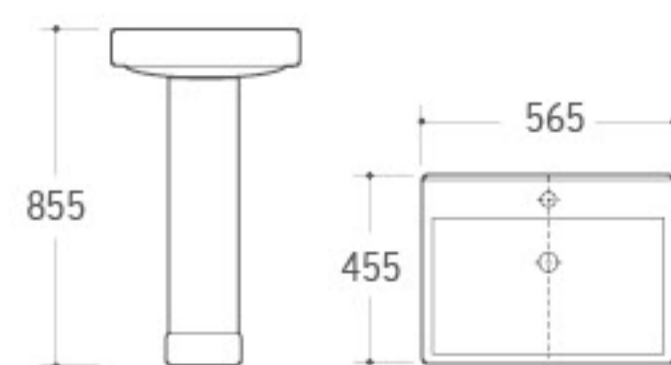

5004PY

Pedestal Basin
 Size: 600x460x830mm
 Fixing to wall with back

8225H

Super-swirling Siphonic One-piece Toilet
 Size: 700x390x780mm
 S-trap: 300/400mm Roughing-in

3022H

Pedestal Basin
 Size: 565x455x855mm
 Fixing to wall with back