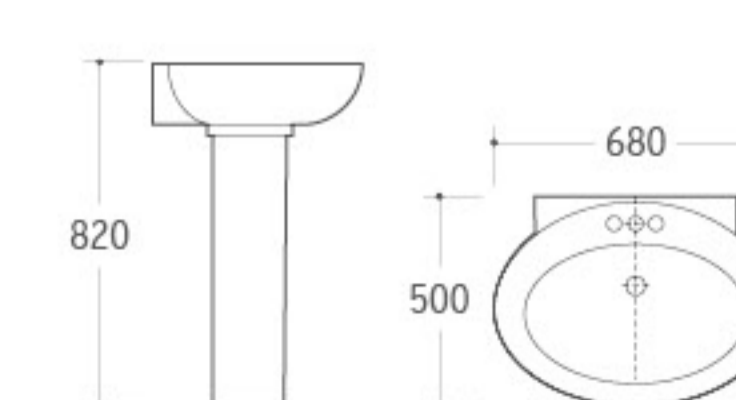

3013

Pedestal Basin
Size: 680x500x820mm
Fixing to wall with back