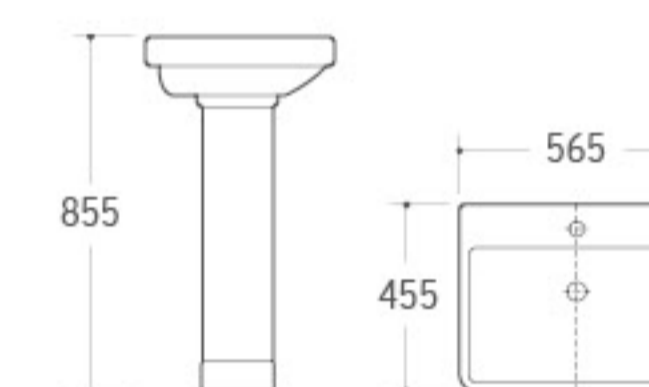

ZJ17104
Washdown/Siphonic One-piece Toilet
Size: 690x370x810mm
P-trap: 180mm Roughing-in
S-trap: 250/300mm Roughing-in