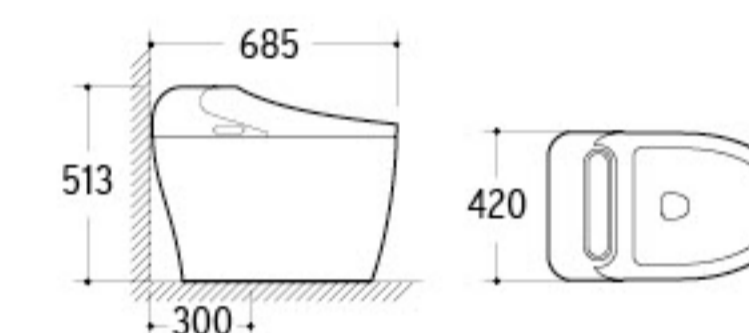

IN-003
Automatic One-piece Toilet
Size: 710x400x710mm
P-trap: 180mm Roughing-in
S-trap: 300mm Roughing-in