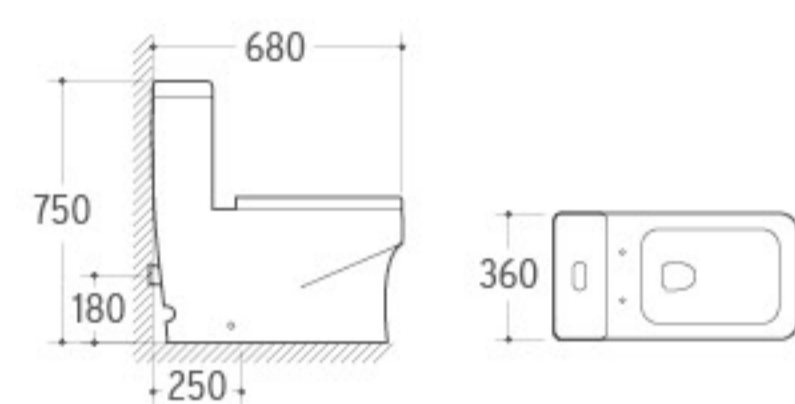

8204
Washdown/Siphonic One-piece Toilet
Size: 710x380x820mm
P-trap: 180mm Roughing-in
S-trap: 250/300mm Roughing-in