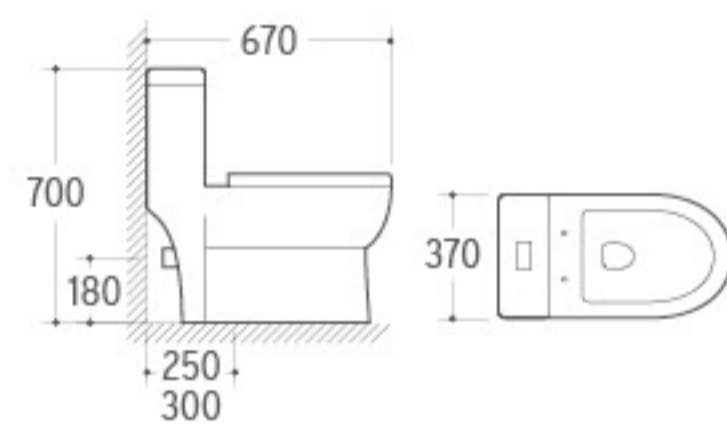

8236
Washdown One-piece Toilet
Size: 760x420x740mm
P-trap: 180mm Roughing-in
S-trap: 250/300mm Roughing-in