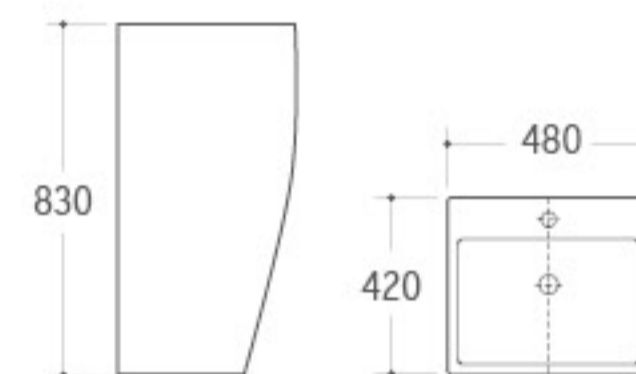

G-007

Pedestal Basin
Size: 480x420x830mm
Fixing to wall with back