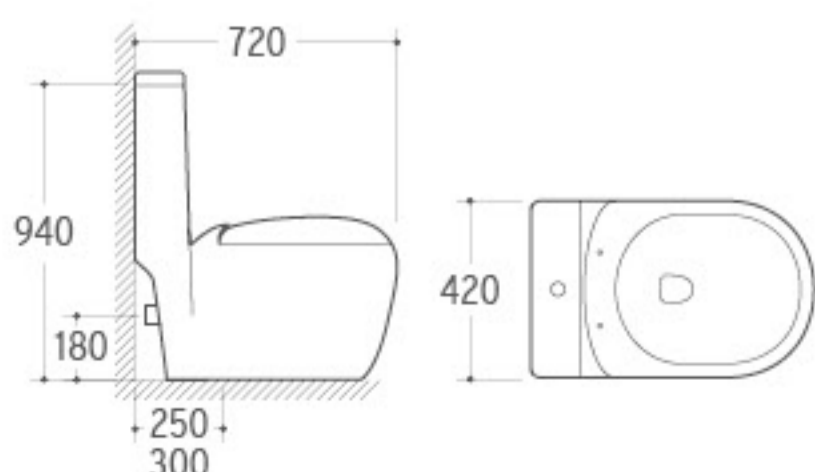

**8206**

Washdown/Siphonic One-piece Toilet
 Size: 685x365x840mm
 P-trap: 180mm Roughing-in
 S-trap: 250/300mm Roughing-in

**G-011**

Pedestal Basin
 Size: 515x445x850mm
 Fixing to wall with back

**WB-031**

Wall-hung Basin
 Size: 510x420x370mm
 Wall-hung installation

**8287**

Washdown One-piece Toilet
 Size: 720x420x940mm
 P-trap: 180mm Roughing-in
 S-trap: 250/300mm Roughing-in

**G-004**

Pedestal Basin
 Size: 500x500x840mm
 Fixing to wall with back