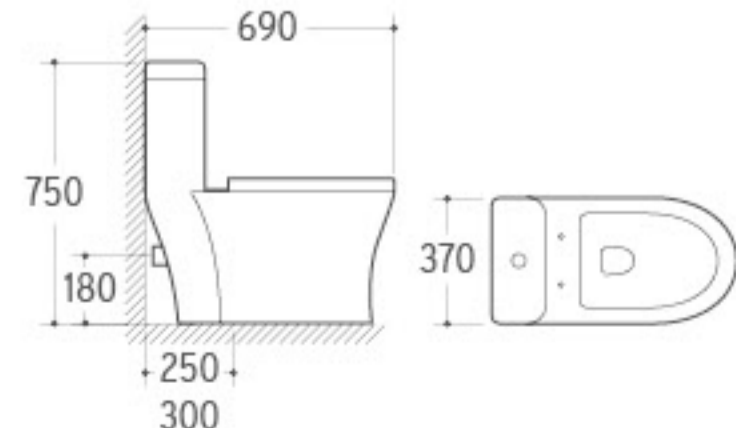

8235
Siphonic One-piece Toilet
Size: 710x380x770mm
S-trap: 300/400mm Roughing-in