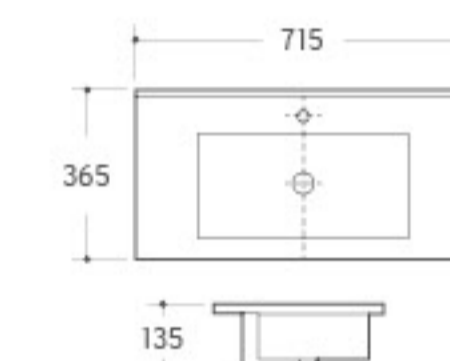

TB014-80
Cabinet Basin
Size: 800x470x180mm
Above counter mounting