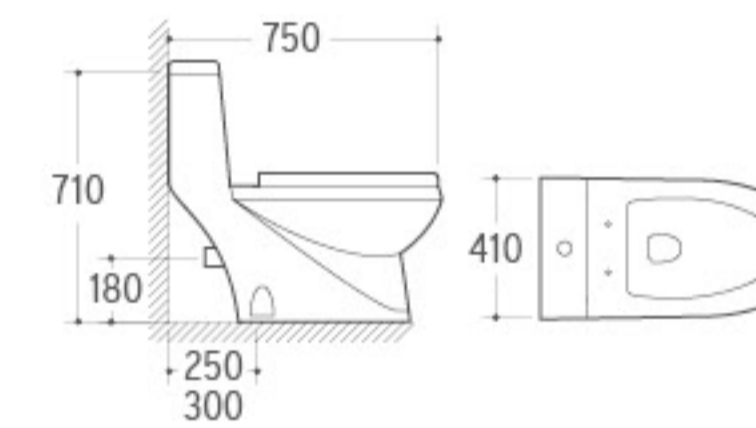

8238
Washdown One-piece Toilet
Size: 690x380x670mm
P-trap: 180mm Roughing-in
S-trap: 250/300mm Roughing-in