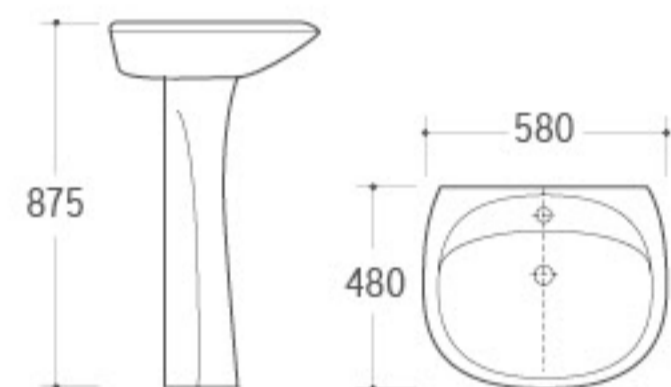

3002

Pedestal Basin
Size: 580x480x875mm
Fixing to wall with back