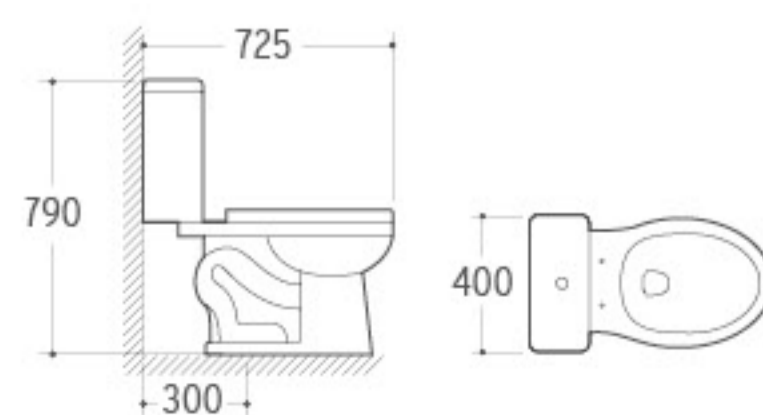

ZJ8115G

Siphonic One Piece Toilet
 Size: 720x360x765mm
 S-trap: 300mm Roughing-in

2016

Washdown Two-piece Toilet
 Size: 690x355x835mm
 P-trap: 180mm Roughing-in

2021

Siphonic Two-piece Toilet
 Size: 725x400x790mm
 S-trap: 300mm Roughing-in