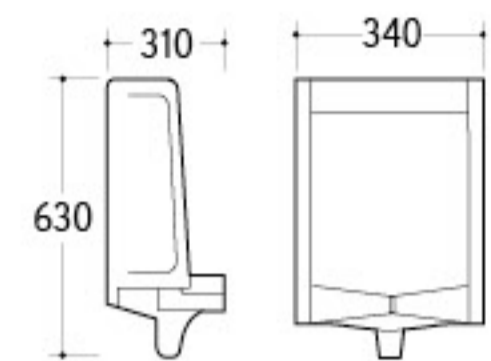

UP-019

Urinal
Size: 480x310x740mm
Wall-hung installation

UP-021

Urinal
Size: 340x310x630mm
Wall-hung installation

UP-022

Urinal
Size: 340x300x690mm
Wall-hung installation

UP-023

Urinal
Size: 350x350x550mm
Wall-hung installation

UP-024

Urinal
Size: 360x300x460mm
Wall-hung installation

UP-025

Urinal
Size: 330x290x480mm
Wall-hung installation

UP-026

Urinal
Size: 350x240x280mm
Wall-hung installation

Our eye-sight towards fashion brings sensitivity and creation into sanitary wares, and build up new manner in brief, bright and smart style.