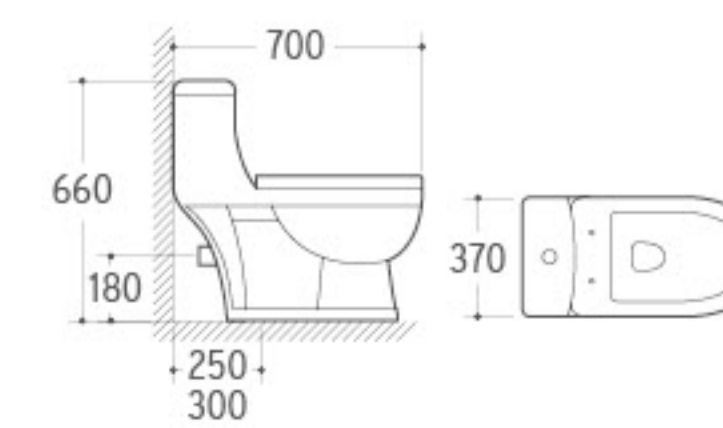

8244
Washdown One-piece Toilet
Size: 690x370x640mm
P-trap: 180mm Roughing-in
S-trap: 250/300mm Roughing-in