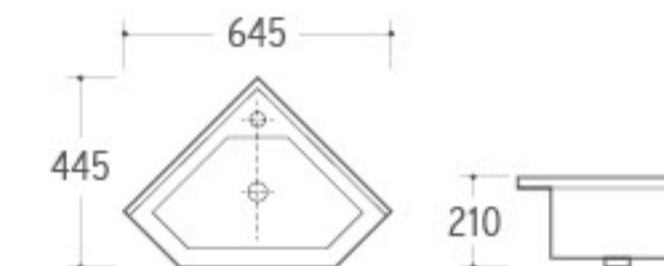

SWB-023
Wall-hung Basin
Size: 645x445x210mm
Wall-hung installation