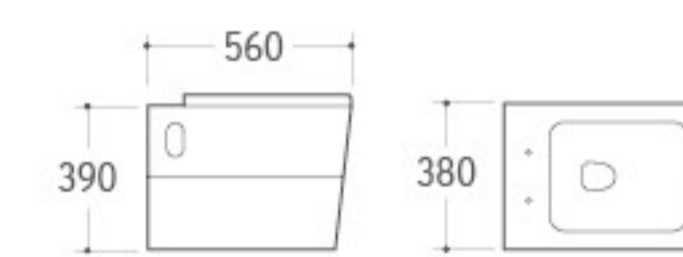

WH-006
Wall-hung Toilet
Size: 550x350x350mm
P-trap: 180mm Roughing-in