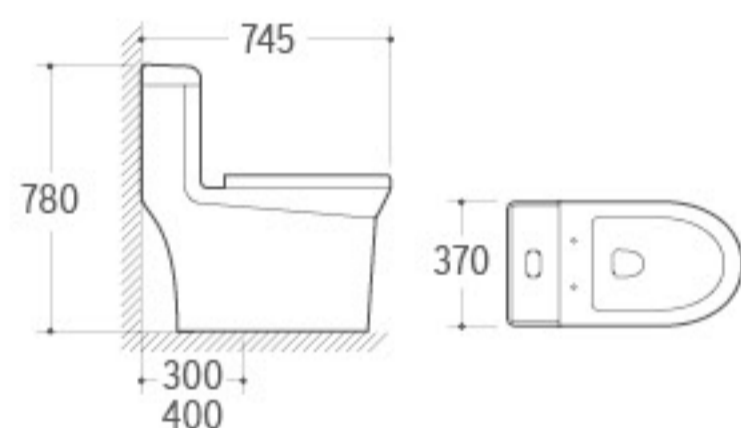

824
Siphonic One-piece Toilet
Size: 700x370x710mm
S-trap: 300/400mm Roughing-in