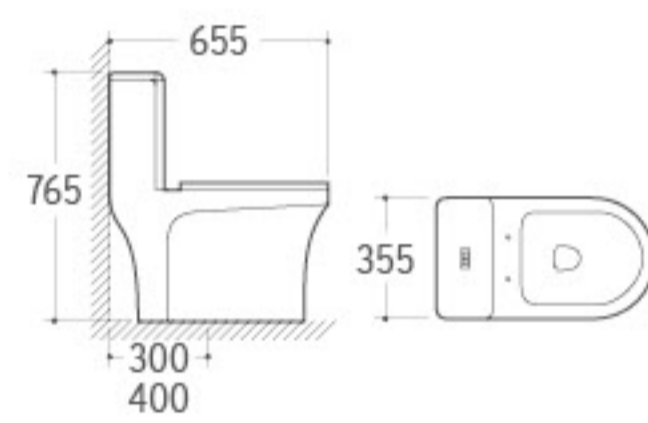

816
Siphonic One-piece Toilet
Size: 705x350x605mm
S-trap: 300/400mm Roughing-in