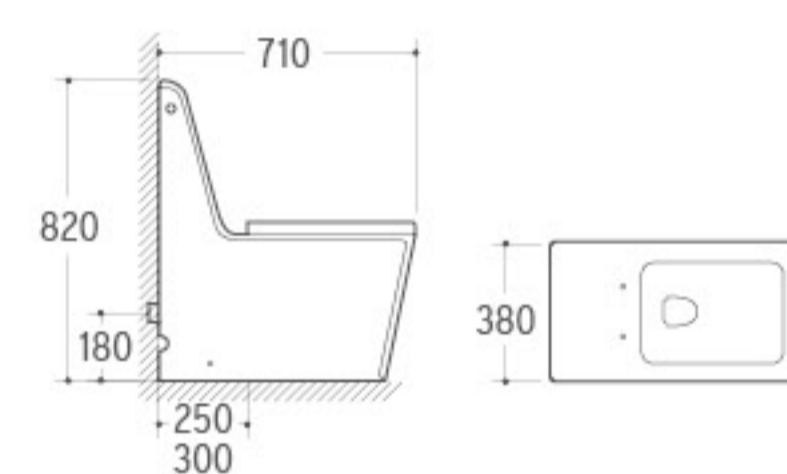

8206
Washdown/Siphonic One-piece Toilet
Size: 680x365x840mm
P-trap: 180mm Roughing-in
S-trap: 250/300mm Roughing-in