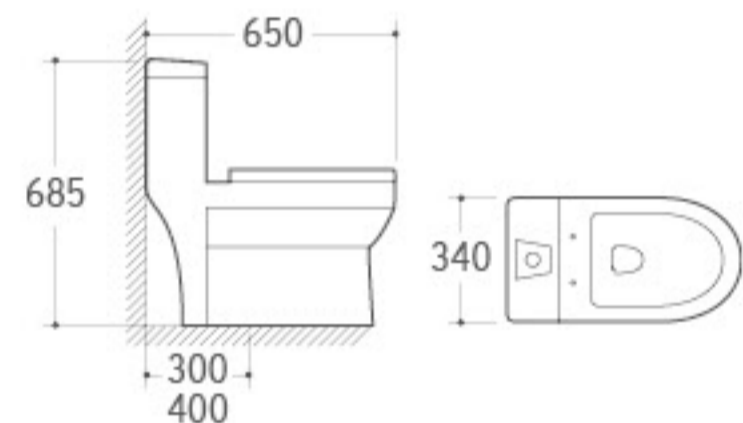

803
Siphonic One-piece Toilet
Size: 655x355x765mm
S-trap: 300/400mm Roughing-in