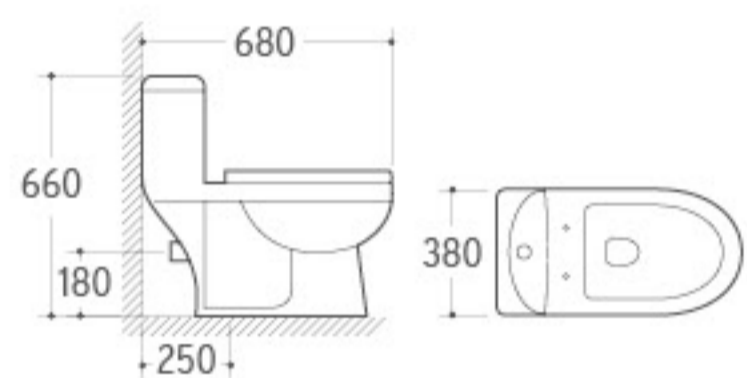

8247
Siphonic One-piece Toilet
Size: 725x365x650mm
S-trap: 300/400mm Roughing-in