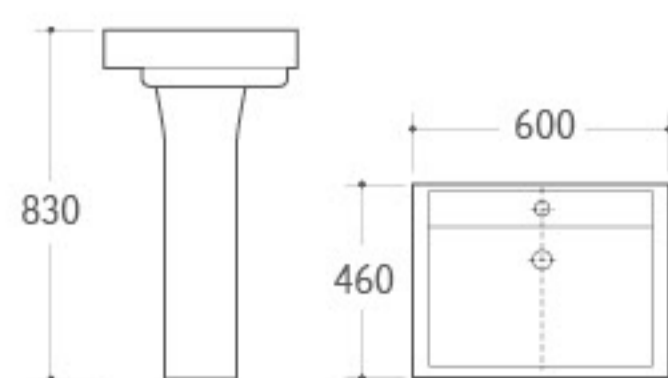

8236P
Washdown One-piece Toilet
Size: 760x420x740mm
P-trap: 180mm Roughing-in
S-trap: 250/300mm Roughing-in