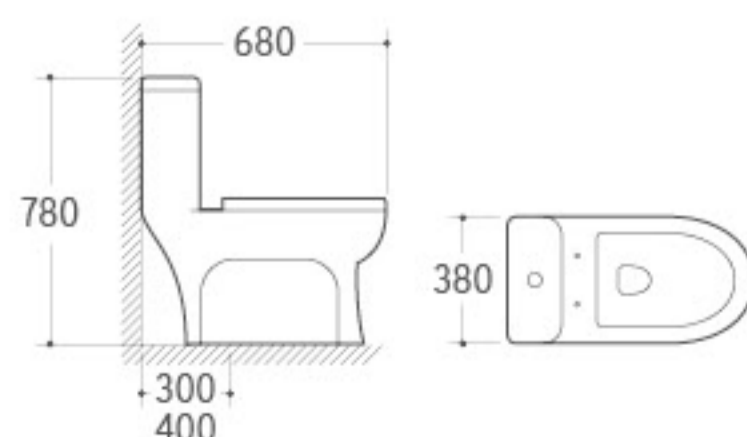

8252
Siphonic One-piece Toilet
Size: 620x370x690mm
S-trap: 300/400mm Roughing-in