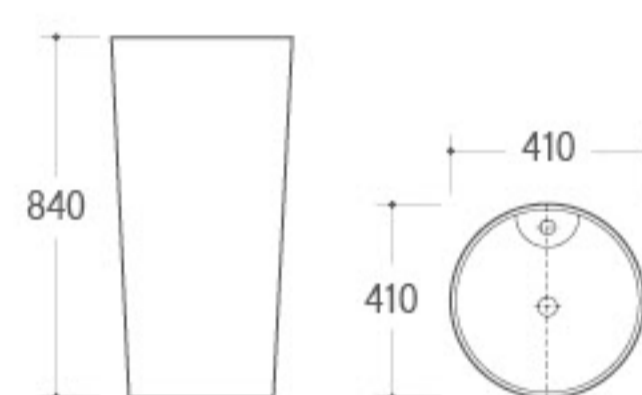

G-029

Pedestal Basin
Size: 390x470x830mm
Fixing to wall with back