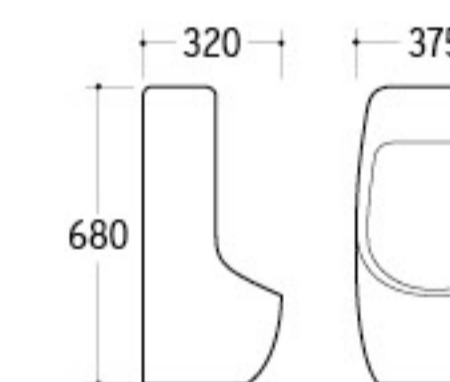

UP-013

Urinal
Size: 460x355x980mm
Fixing to wall with back

UP-015

Urinal
Size: 290x250x485mm
Wall-hung installation

UP-017

Urinal
Size: 375x320x680mm
Wall-hung installation

UP-018

Urinal
Size: 350x270x700mm
Wall-hung installation