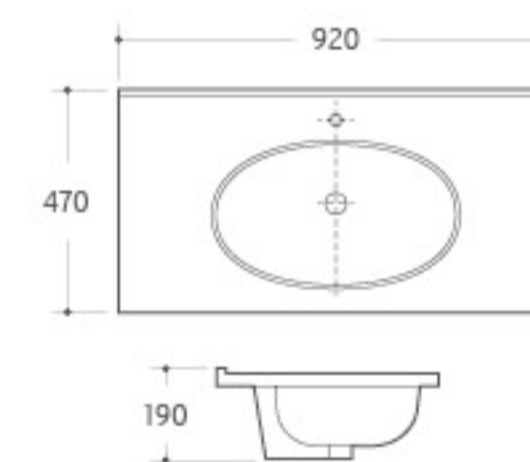

TB013-90

Cabinet Basin
Size: 920x470x190mm
Above counter mounting