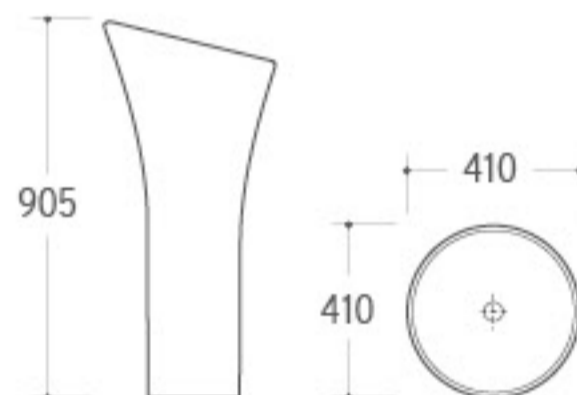

G-024

Pedestal Basin
Size: 590x425x835mm
Fixing to wall with back