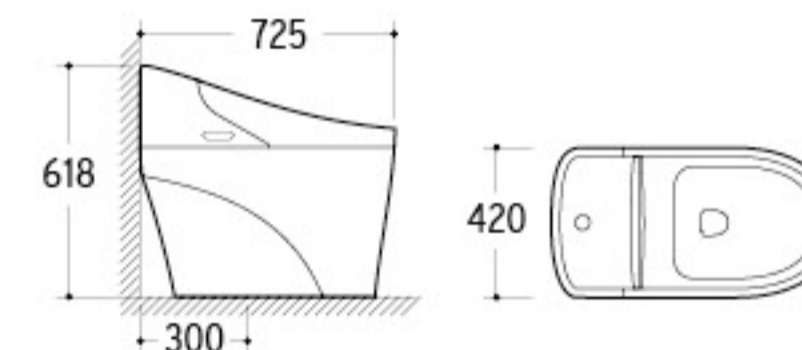

IN-002
Automatic One-piece Toilet
Size: 685x420x513mm
S-trap: 300mm Roughing-in