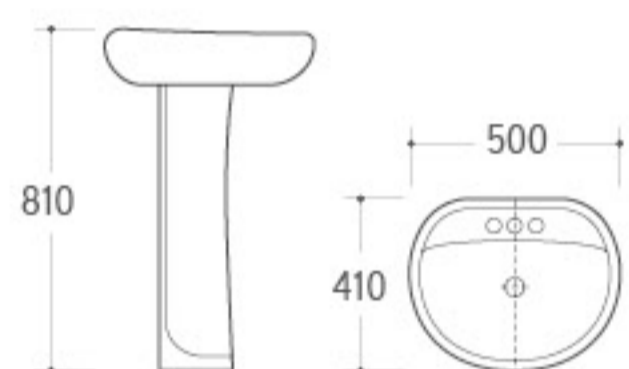

3001

Pedestal Basin
Size: 500x410x810mm
Fixing to wall with back