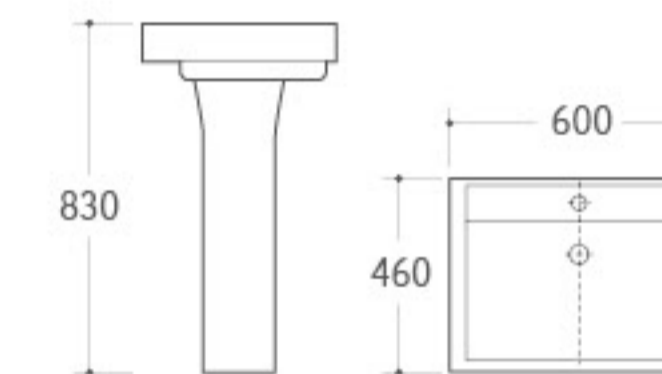

5004PY

Pedestal Basin
Size: 600x460x830mm
Fixing to wall with back

8225H

Super-swirling Siphonic One-piece Toilet
Size: 700x390x780mm
S-trap: 300/400mm Roughing-in