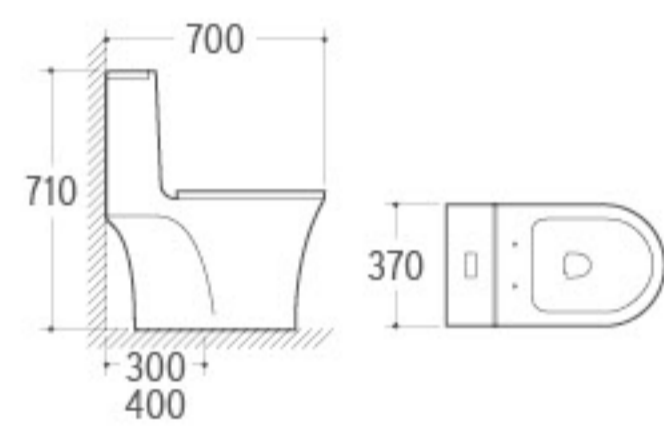

825
Siphonic One-piece Toilet
Size: 650x365x755mm
S-trap: 300/400mm Roughing-in