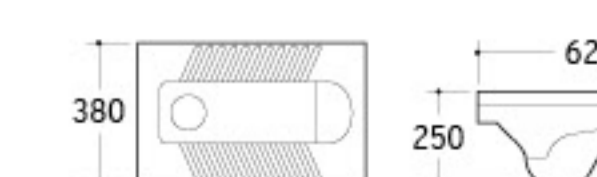

SP-012

Squat Pan
Size: 620x380x250mm
Gravity-fed flushing system