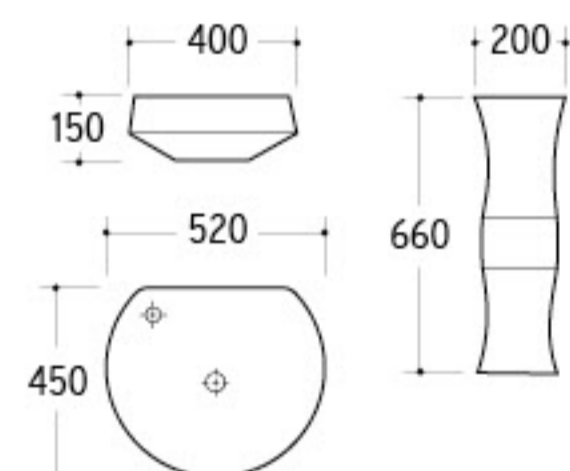

D-072
Art Basin
Size: 600x400x150mm
Above counter mounting

D-073
Art Basin
Size: 600x400x150mm
Above counter mounting

D-074
Art Basin
Size: 540x400x145mm
Above counter mounting

TS-001
Hand-made Pedestal Basin
Full Set Size: 520x450x810mm
Basin Size: 400x400x150mm
Plate Size: 520x450x10mm
Pedestal Size: 200x200x660mm
Fixing to wall with back