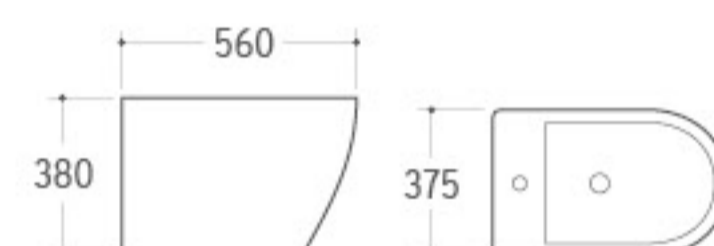

8221

Washdown/Siphonic One-piece Toilet
Size: 700x370x855mm
P-trap: 180mm Roughing-in
S-trap: 250/300mm Roughing-in

WB-052

Wall-hung Basin
Size: 520x440x380mm
Wall-hung installation

021

Bidet
Size: 560x375x380mm
Fixing to wall with back

8206

Washdown/Siphonic One-piece Toilet
Size: 685x365x840mm
P-trap: 180mm Roughing-in
S-trap: 250/300mm Roughing-in

G-011

Pedestal Basin
Size: 515x445x850mm
Fixing to wall with back

WB-031

Wall-hung Basin
Size: 510x420x370mm
Wall-hung installation

8287

Washdown One-piece Toilet
Size: 720x420x940mm
P-trap: 180mm Roughing-in
S-trap: 250/300mm Roughing-in

G-004

Pedestal Basin
Size: 500x500x840mm
Fixing to wall with back

WH-001

Wall-hung Toilet
Size: 600x430x400mm
Outlet diameter: 100mm
Back against the wall to install

8213

Washdown/Siphonic One-piece Toilet
Size: 680x370x840mm
P-trap: 180mm Roughing-in
S-trap: 250/300mm Roughing-in

3024

Pedestal Basin
Size: 600x460x840mm
Fixing to wall with back

WB-027

Wall-hung Basin
Size: 600x460x500mm
Wall-hung installation