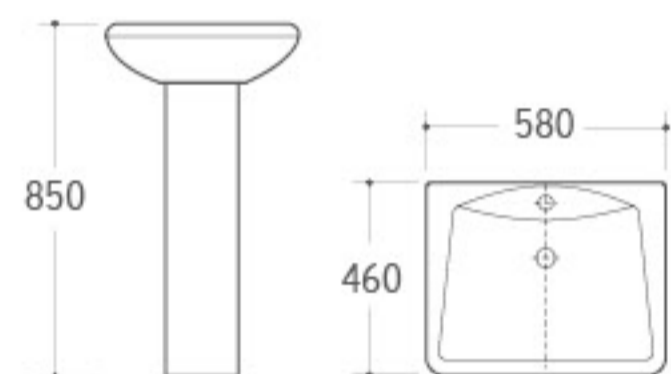

007

Bidet
Size: 590x350x400mm
Fixing to wall with back