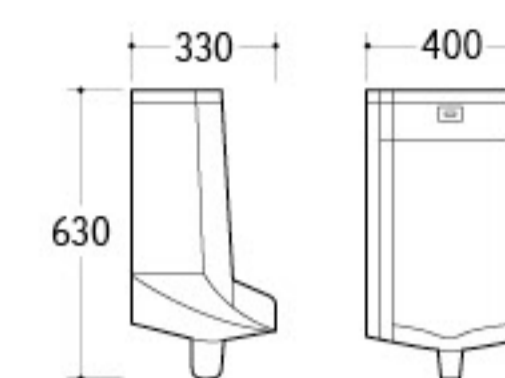

UP-010

Urinal
Size: 400x330x630mm
Wall-hung installation