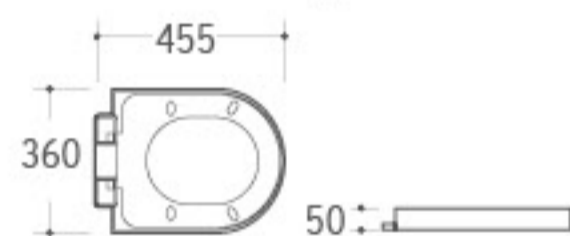

T-825B
P-trap into S-trap
300mm

T825C
P-trap into S-trap
250mm

SC065-1

Material: PP
 Size: 455x360x50mm
 Adjustable distance
 Between fixing hole(A): 125-170mm
 Adjustable length(B): 445-490mm
 Quick release hinge

SC065-2

Material: PP
 Size: 455x360x50mm
 Adjustable distance
 Between fixing hole(A): 125-170mm
 Adjustable length(B): 445-490mm
 Quick release hinge

SC065-3

Material: PP
 Size: 455x360x50mm
 Adjustable distance
 Between fixing hole(A): 125-170mm
 Adjustable length(B): 445-490mm
 Stainless steel hinge (Big size/Small size)