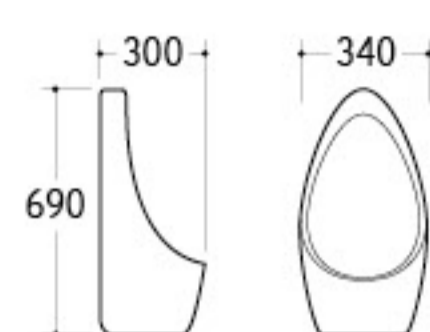

UP-022

Urinal
Size: 340x300x690mm
Wall-hung installation