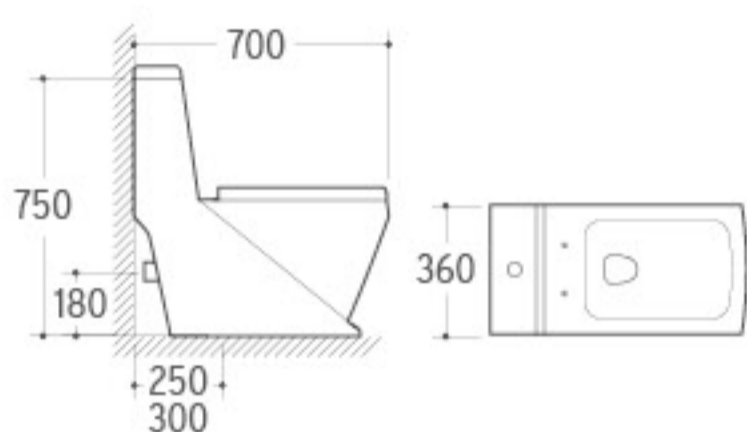

8208

Washdown One-piece Toilet
Size: 700x360x750mm
P-trap: 180mm Roughing-in
S-trap: 250/300mm Roughing-in