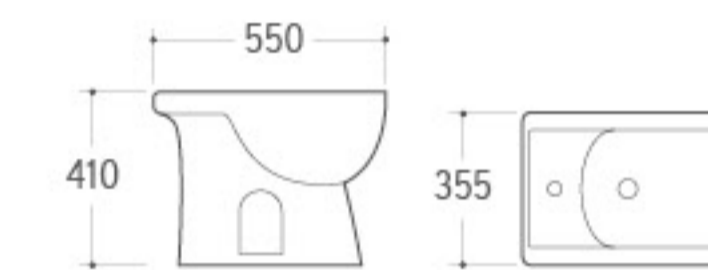

2007

Washdown Two-piece Toilet
Size: 710x390x765mm
P-trap: 180mm Roughing-in
S-trap: 250mm Roughing-in

3015

Pedestal Basin
Size: 580x460x850mm
Fixing to wall with back

007

Bidet
Size: 590x350x400mm
Fixing to wall with back

2010

Washdown Two-piece Toilet
Size: 675x375x795mm
P-trap: 180mm Roughing-in
S-trap: 250mm Roughing-in

3008

Pedestal Basin
Size: 615x480x860mm
Fixing to wall with back

010

Bidet
Size: 550x355x410mm
Fixing to wall with back

2008

Washdown Two-piece Toilet
Size: 670x375x820mm
P-trap: 180mm Roughing-in
S-trap: 250mm Roughing-in

3014

Pedestal Basin
Size: 665x505x860mm
Fixing to wall with back

008

Bidet
Size: 590x360x420mm
Fixing to wall with back

2011

Washdown Two-piece Toilet
Size: 780x380x790mm
P-trap: 180mm Roughing-in
S-trap: 250mm Roughing-in

3017

Pedestal Basin
Size: 560x470x850mm
Fixing to wall with back

011

Bidet
Size: 540x370x390mm
Fixing to wall with back