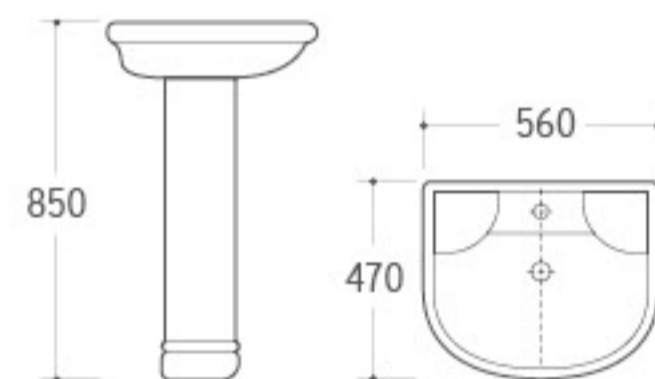

3021
Pedestal Basin
Size: 640x510x820mm
Fixing to wall with back