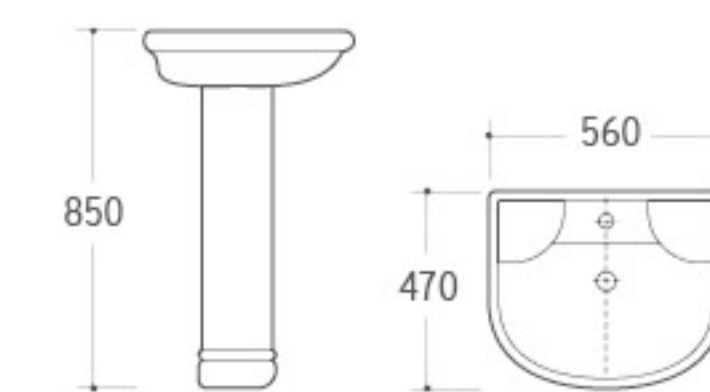

3017

Pedestal Basin
Size: 560x470x850mm
Fixing to wall with back

011

Bidet
Size: 540x370x390mm
Fixing to wall with back