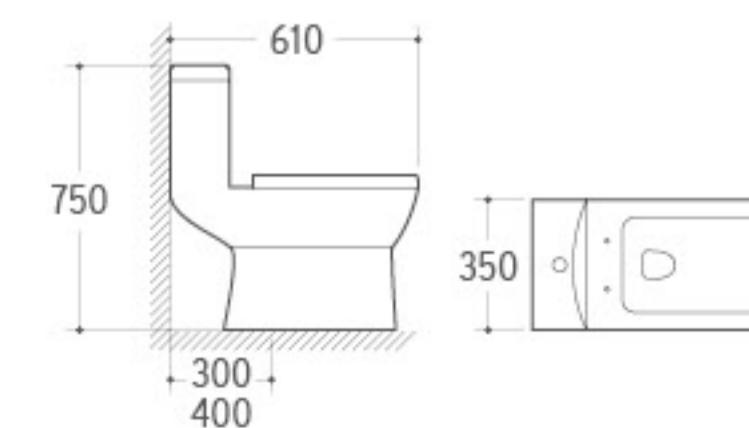

834
Siphonic One-piece Toilet
Size: 700x360x780mm
S-trap: 300/400mm roughing-in