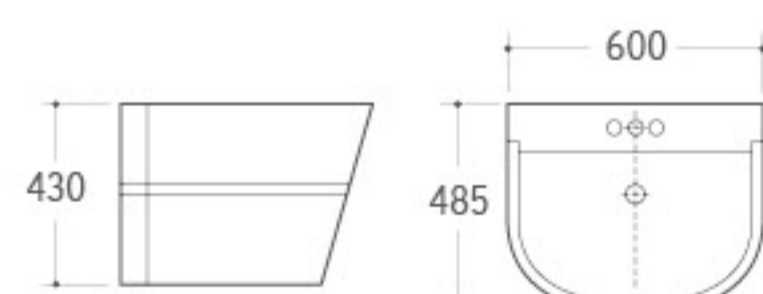

WB-028
Wall-hung Basin
Size: 560x450x400mm
Wall-hung installation