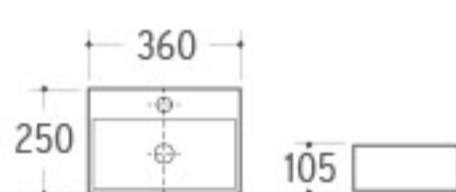

SWB-014
Wall-hung Basin
Size: 360x250x105mm
Wall-hung installation