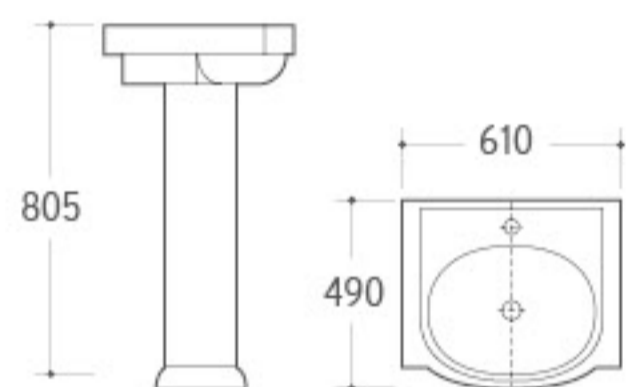

807RG
Siphonic One-piece Toilet
Size: 720x365x655mm
S-trap: 300/400mm Roughing-in