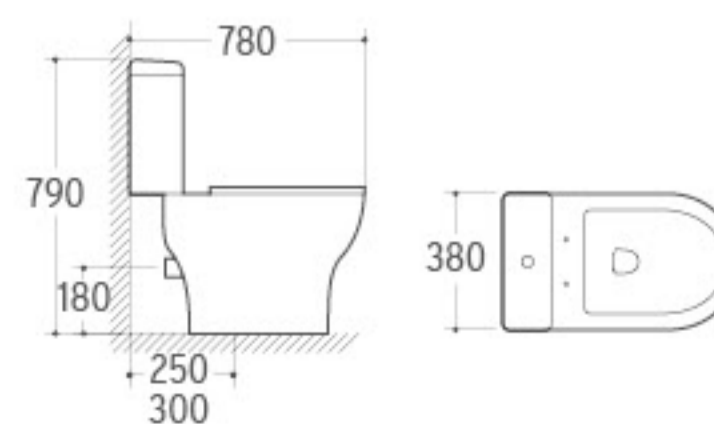

3014

Pedestal Basin
 Size: 665x505x860mm
 Fixing to wall with back

008

Bidet
 Size: 590x360x420mm
 Fixing to wall with back

2011

Washdown Two-piece Toilet
 Size: 780x380x790mm
 P-trap: 180mm Roughing-in
 S-trap: 250mm Roughing-in