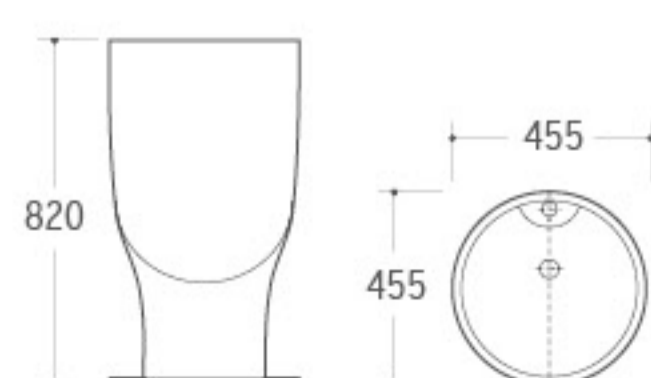

G-003

Pedestal Basin
Size: 455x455x820mm
Fixing to wall with back