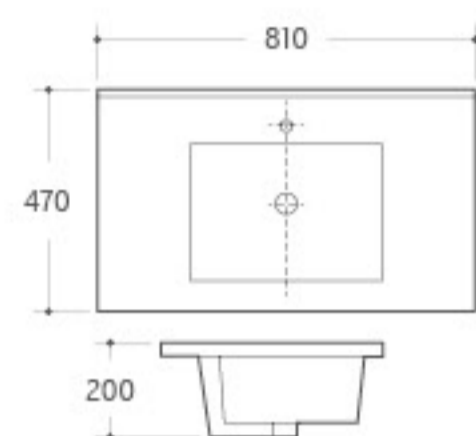

TB012-80

Cabinet Basin
Size: 810x470x200mm
Mounting above cabinet