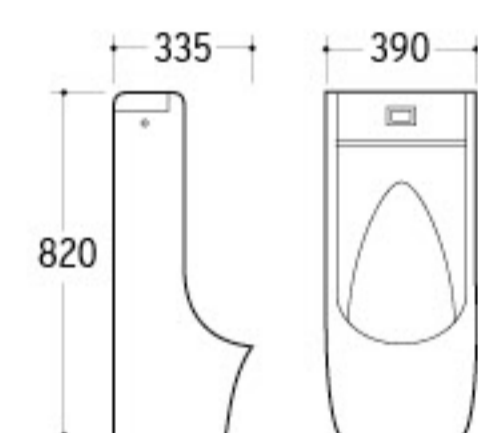

T603A
Flush Valve
For Squatting pan/Urinal
Material: Copper/Stainless steel

UP-001

Urinal
Size: 430x370x1050mm
Fixing to wall with back

UP-002

Urinal
Size: 400x360x1000mm
Fixing to wall with back

UP-003

Urinal
Size: 460x330x1000mm
Fixing to wall with back

UP-004

Urinal
Size: 340x320x630mm
Wall-hung installation

UP-005

Urinal
Size: 390x335x820mm
Wall-hung installation

UP-006

Urinal
Size: 390x370x790mm
Wall-hung installation

UP-007

Urinal
Size: 410x315x630mm
Wall-hung installation