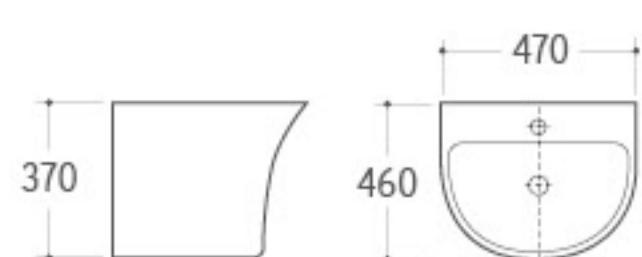

Wall-hung Basin
Size: 470x460x370mm
Wall-hung installation

WB-052