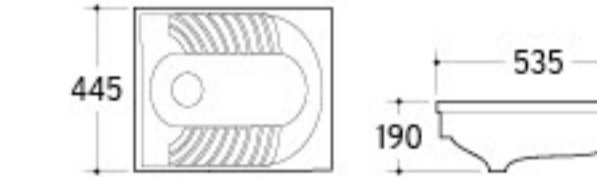

SP-025

Squat Pan
Size: 535x445x190mm
Gravity-fed flushing system