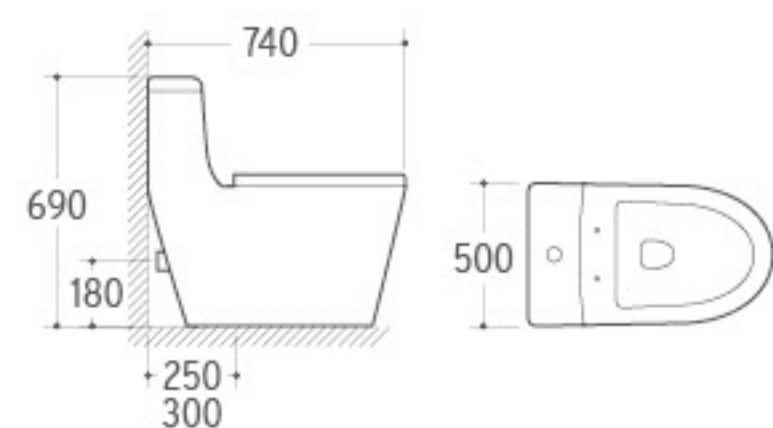

8280
Washdown/Siphonic One-piece Toilet
Size: 680x360x775mm
P-trap: 180mm Roughing-in
S-trap: 250/300/400mm Roughing-in