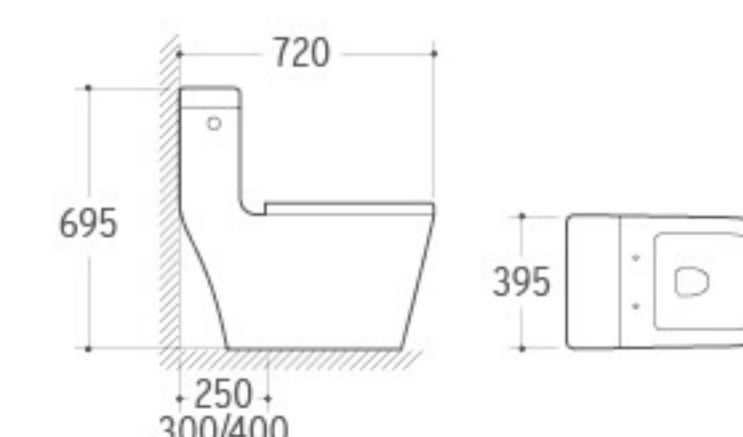

8268
Siphonic One-piece Toilet
Size: 625x355x715mm
S-trap: 300/400mm Roughing-in