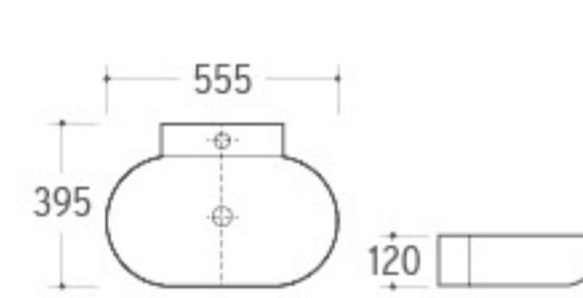

Wall-hung Basin
Size: 555x395x120mm
Wall-hung installation

SWB-006