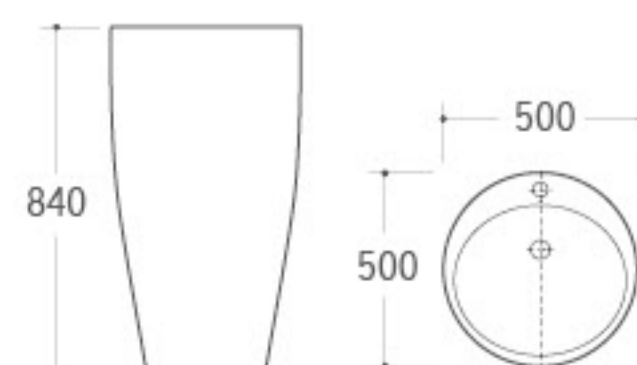

G-004

Pedestal Basin
Size: 500x500x840mm
Fixing to wall with back