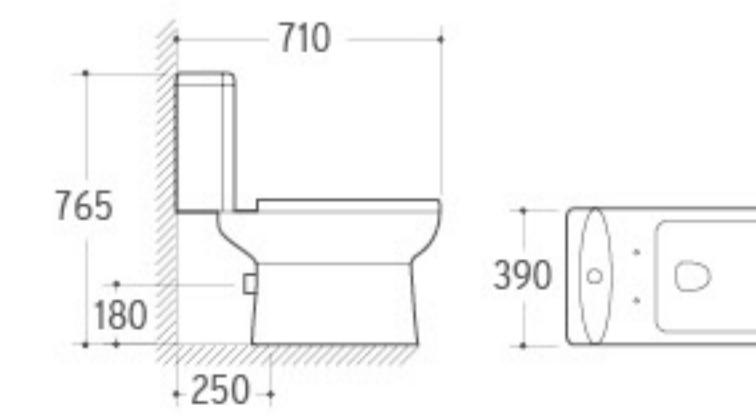

2010
Washdown Two-piece Toilet
Size: 675x375x795mm
P-trap: 180mm Roughing-in
S-trap: 250mm Roughing-in