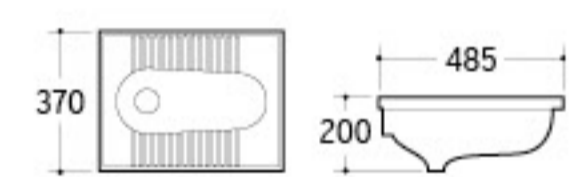

SP-006

Squat Pan
Size: 485x370x200mm
Gravity-fed flushing system