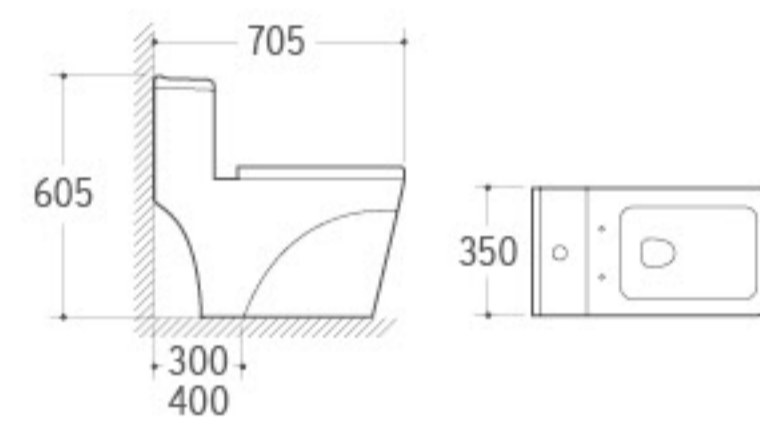

817
Siphonic One-piece Toilet
Size: 640x360x800mm
S-trap: 300/400mm Roughing-in