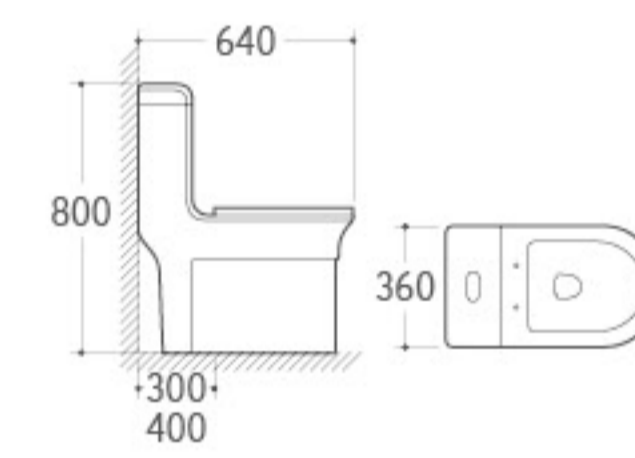

818
Siphonic One-piece Toilet
Size: 690x370x770mm
S-trap: 300/400mm Roughing-in