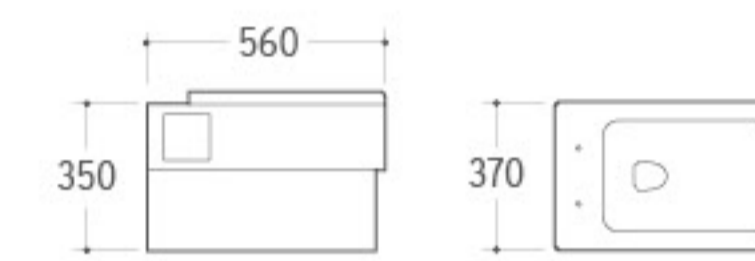

WH-012

Wall-hung Toilet
Size: 560x390x350mm
P-trap: 180mm Roughing-in

WH-019

Wall-hung Toilet
Size: 555x355x365mm
P-trap: 180mm Roughing-in

WH-020

Wall-hung Toilet
Size: 560x370x350mm
P-trap: 180mm Roughing-in