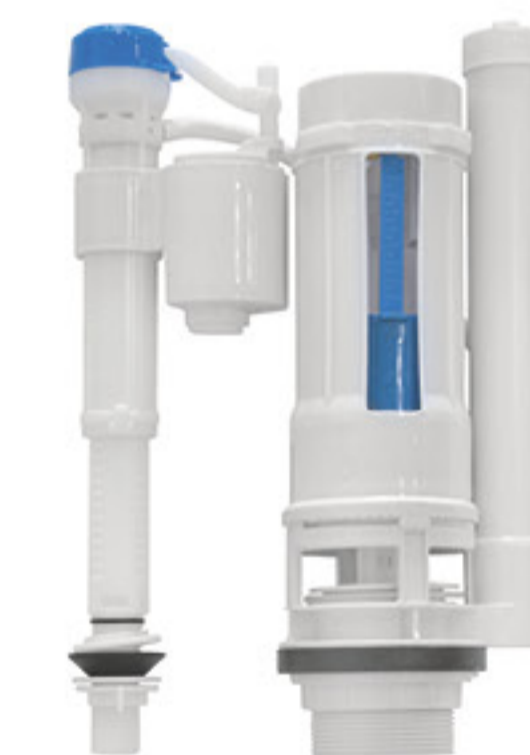

Material: PP
Size: 455x360x50mm
Adjustable distance
Between fixing hole(A): 125-170mm
Adjustable length(B): 445-490mm
Quick release hinge

Material: PP
Size: 455x360x50mm
Adjustable distance
Between fixing hole(A): 125-170mm
Adjustable length(B): 445-490mm
Quick release hinge

Material: PP
Size: 455x360x50mm
Adjustable distance
Between fixing hole(A): 125-170mm
Adjustable length(B): 445-490mm
Stainless steel hinge (Big size/Small size)

Material: PP
Size: 455x360x50mm
Adjustable distance
Between fixing hole(A): 125-170mm
Adjustable length(B): 445-490mm
Stainless steel hinge (Big size/Small size)

Material: UF
Size: 455x360x50mm
Adjustable distance
Between fixing hole(A): 125-170mm
Adjustable length(B): 445-490mm
Stainless steel hinge (Big size/Small size)

Material: UF
Size: 460x360x35mm
Adjustable distance
Between fixing hole(A): 140-170mm
Adjustable length(B): 450-475mm
Stainless steel hinge (Big size/Small size)

1 year quality guarantee

CREATING VALUE

Every piece of our product is a kind of art work, a kind of culture, and a kind of life style.

3 years quality guarantee

FT-002T

WDI

5 years quality guarantee

Sample pictures just as reference.