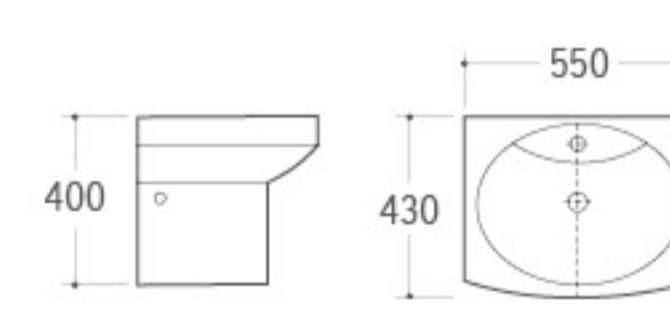

WB-033
Wall-hung Basin
Size: 525x420x475mm
Wall-hung installation