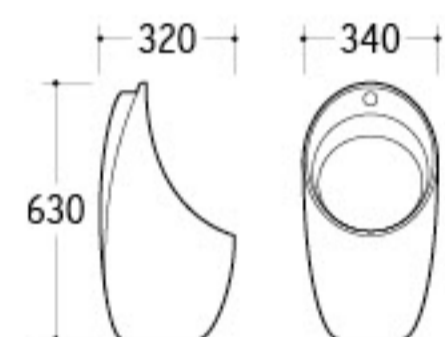

UP-004

Urinal
Size: 340x320x630mm
Wall-hung installation