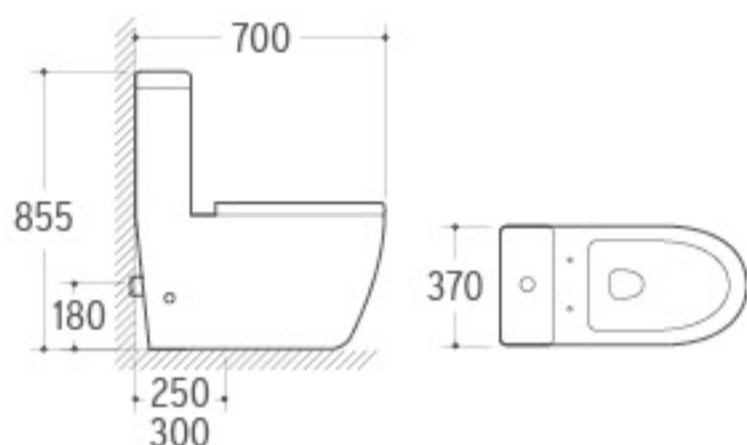

8221

Washdown/Siphonic One-piece Toilet
Size: 700x370x855mm
P-trap: 180mm Roughing-in
S-trap: 250/300mm Roughing-in