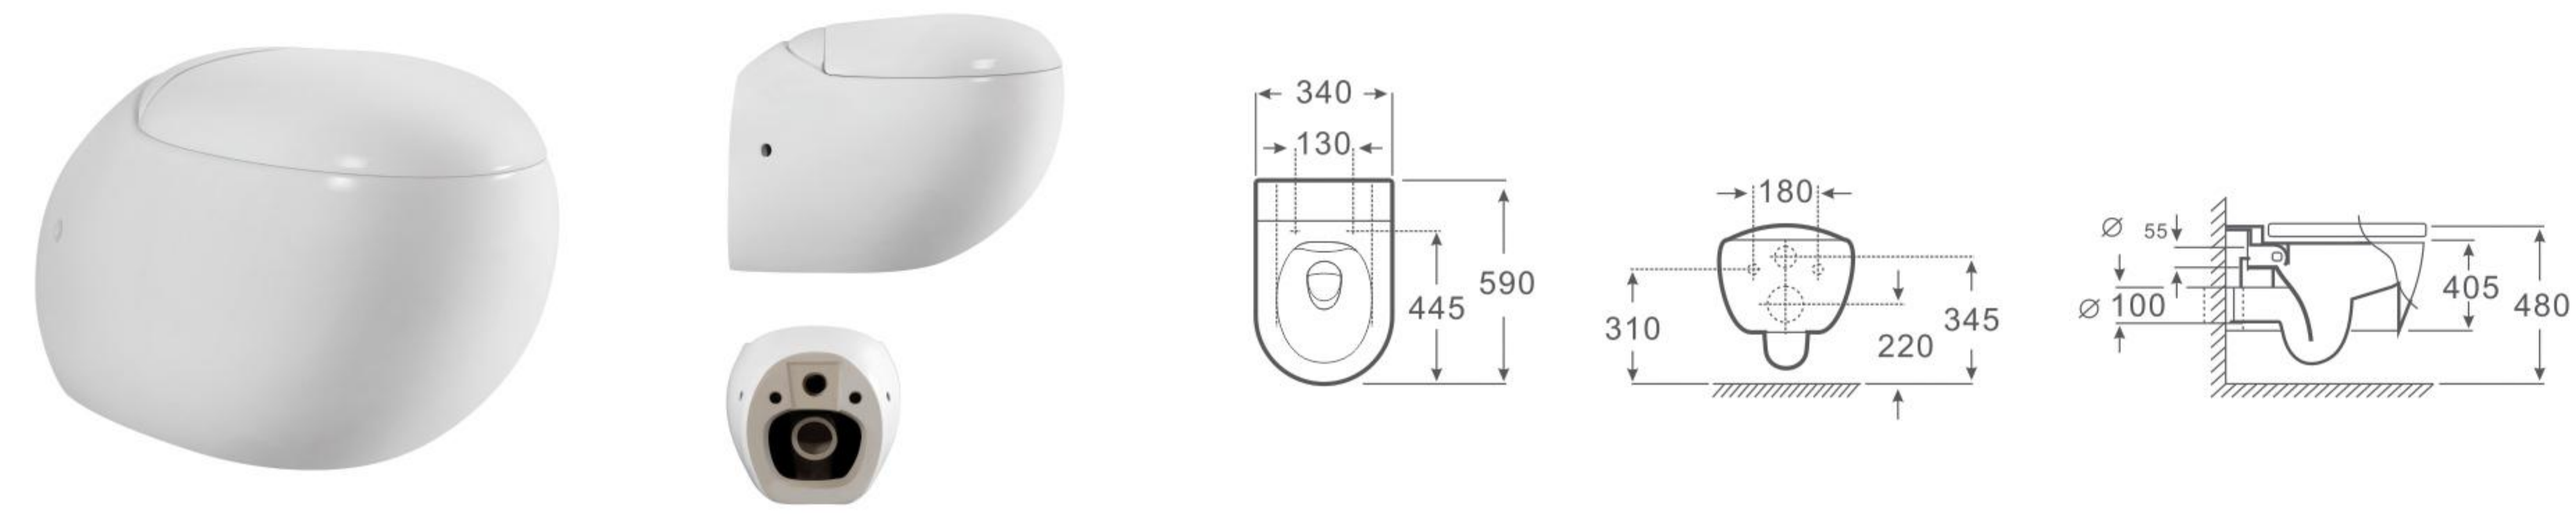

型号 / Model	品名 / Product Name	尺寸 / Size	横排污距离 / P-trap
MP-138	直冲式挂墙座便器 Washdown wall-hung closet	590 x 340 x 405mm	180mm